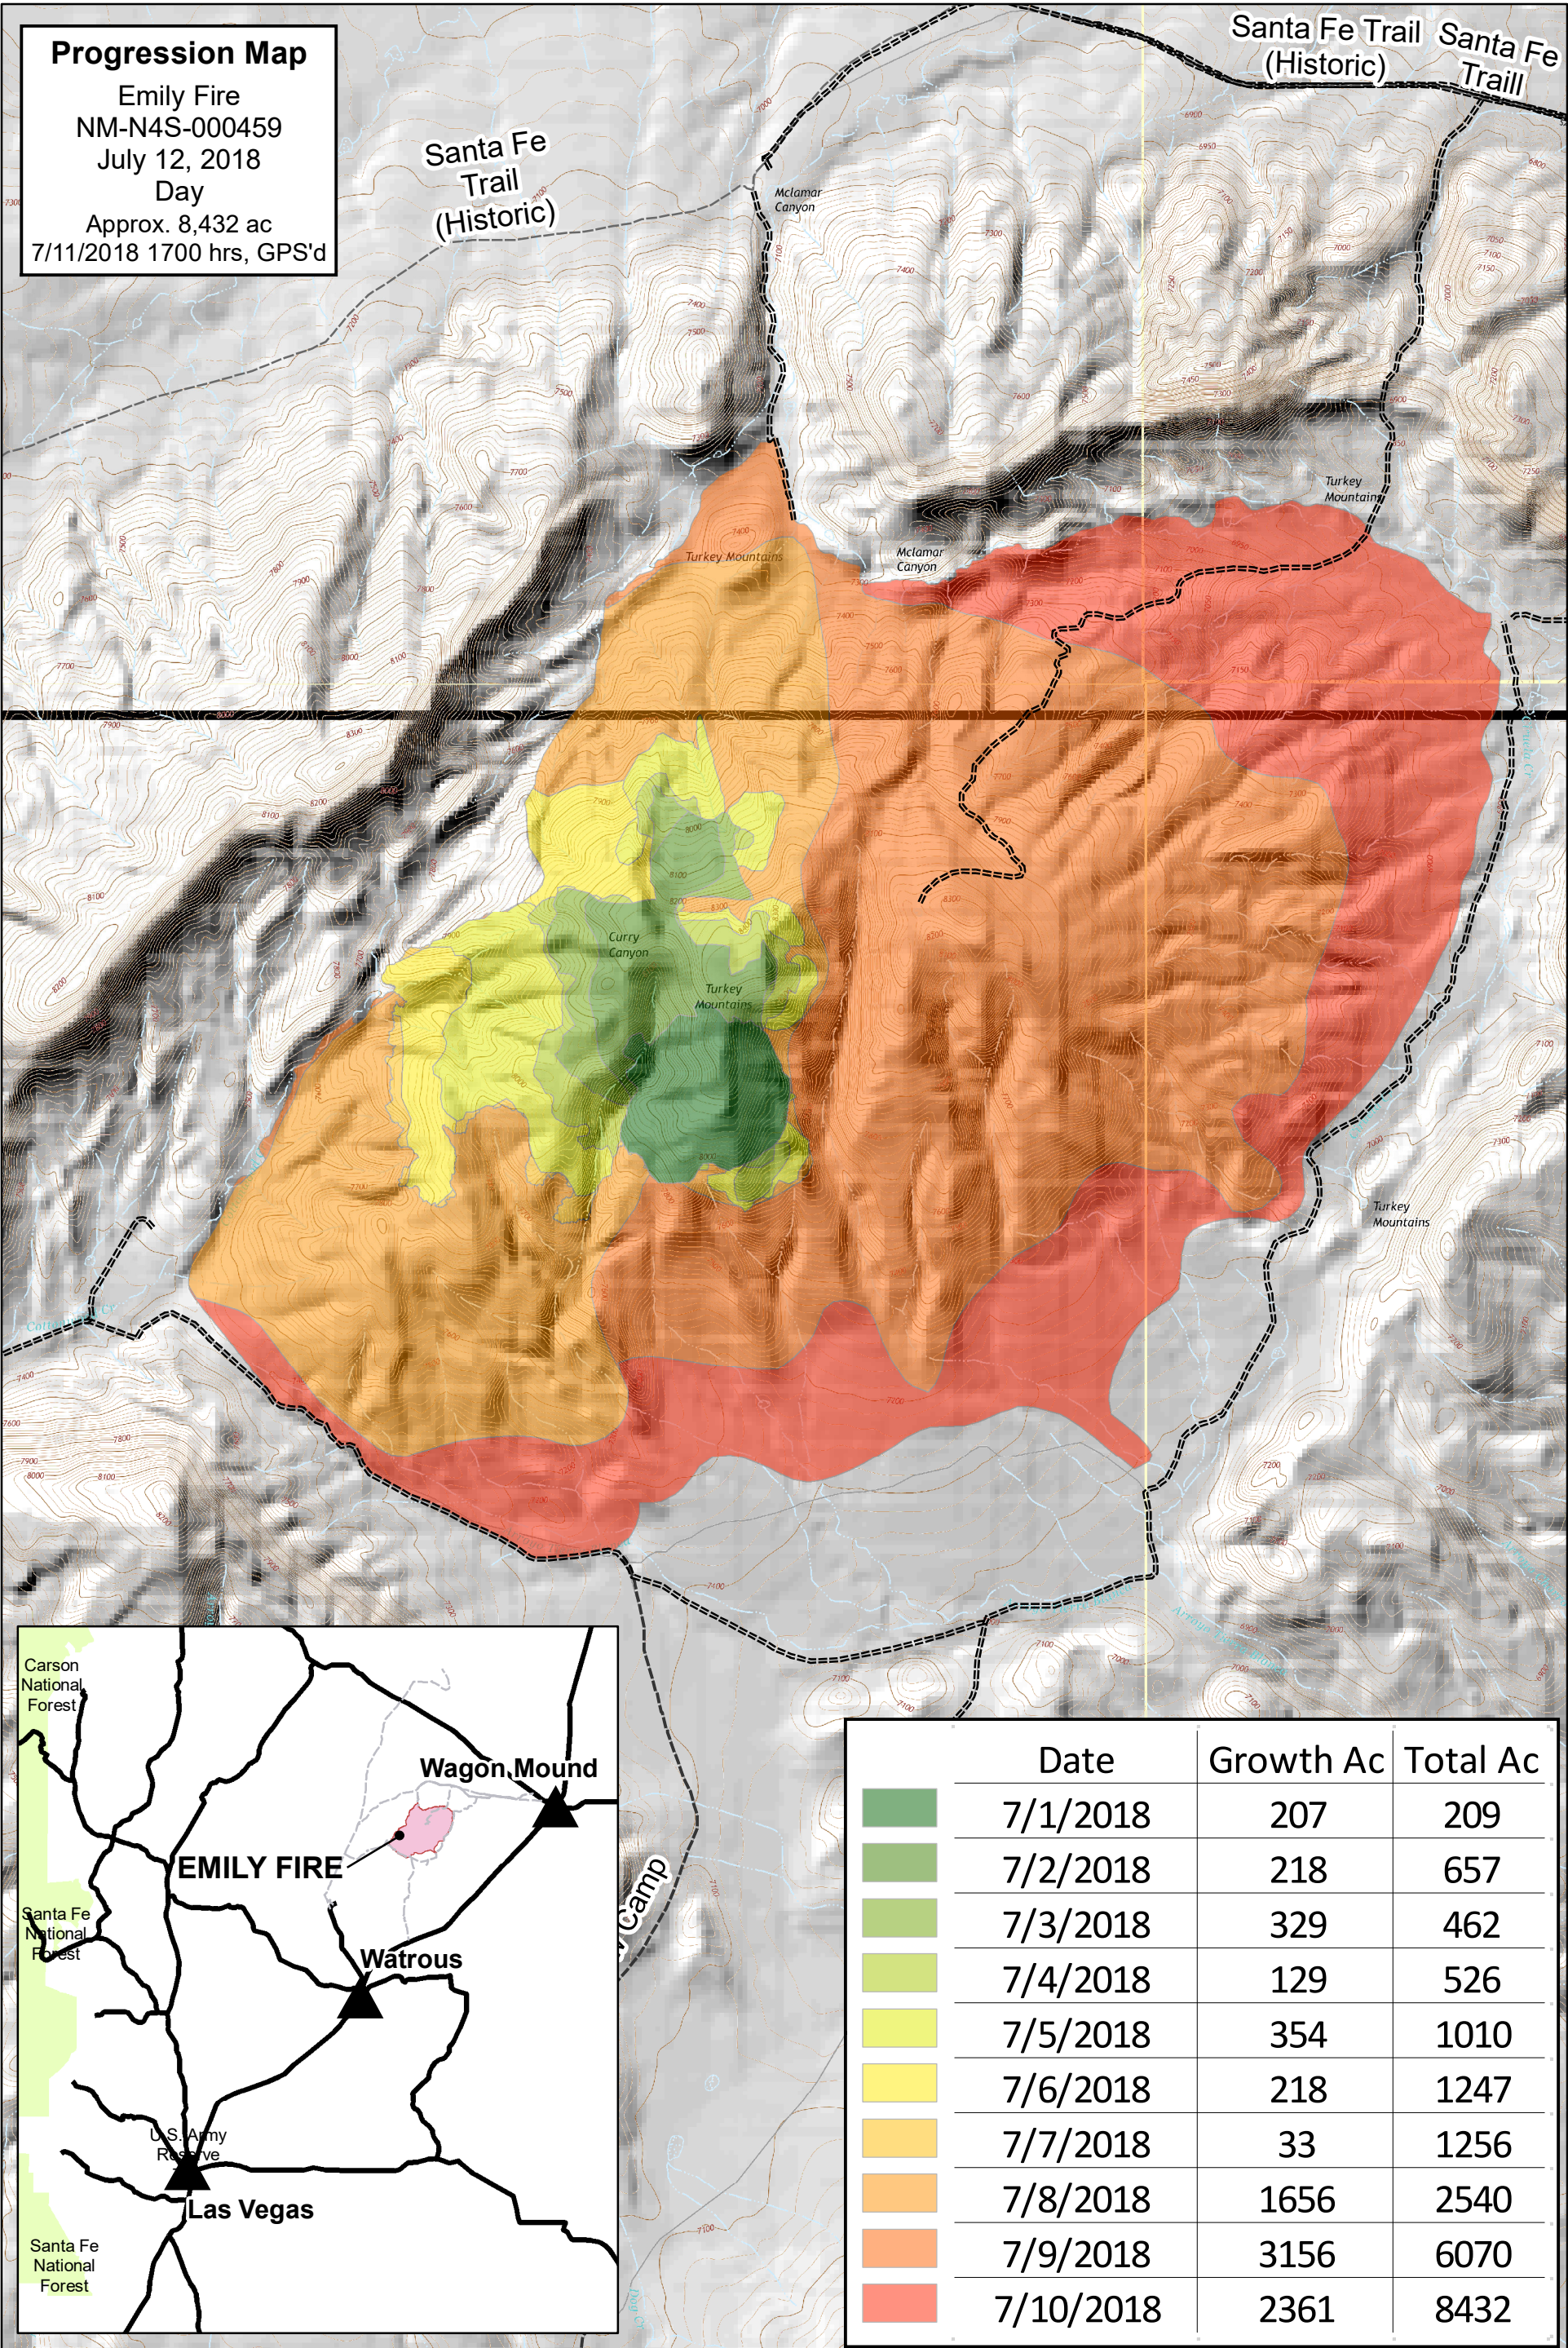

Progression Map
 Emily Fire
 NM-N4S-000459
 July 12, 2018
 Day
 Approx. 8,432 ac
 7/11/2018 1700 hrs, GPS'd

	Date	Growth Ac	Total Ac
	7/1/2018	207	209
	7/2/2018	218	657
	7/3/2018	329	462
	7/4/2018	129	526
	7/5/2018	354	1010
	7/6/2018	218	1247
	7/7/2018	33	1256
	7/8/2018	1656	2540
	7/9/2018	3156	6070
	7/10/2018	2361	8432

jo
 7/11/2018
 5:30:02 PM
 Datum: NAD83

0 0.5 1 Miles

1:38,000

Incident Roads ----- Service
 ===== Residential ----- Trail