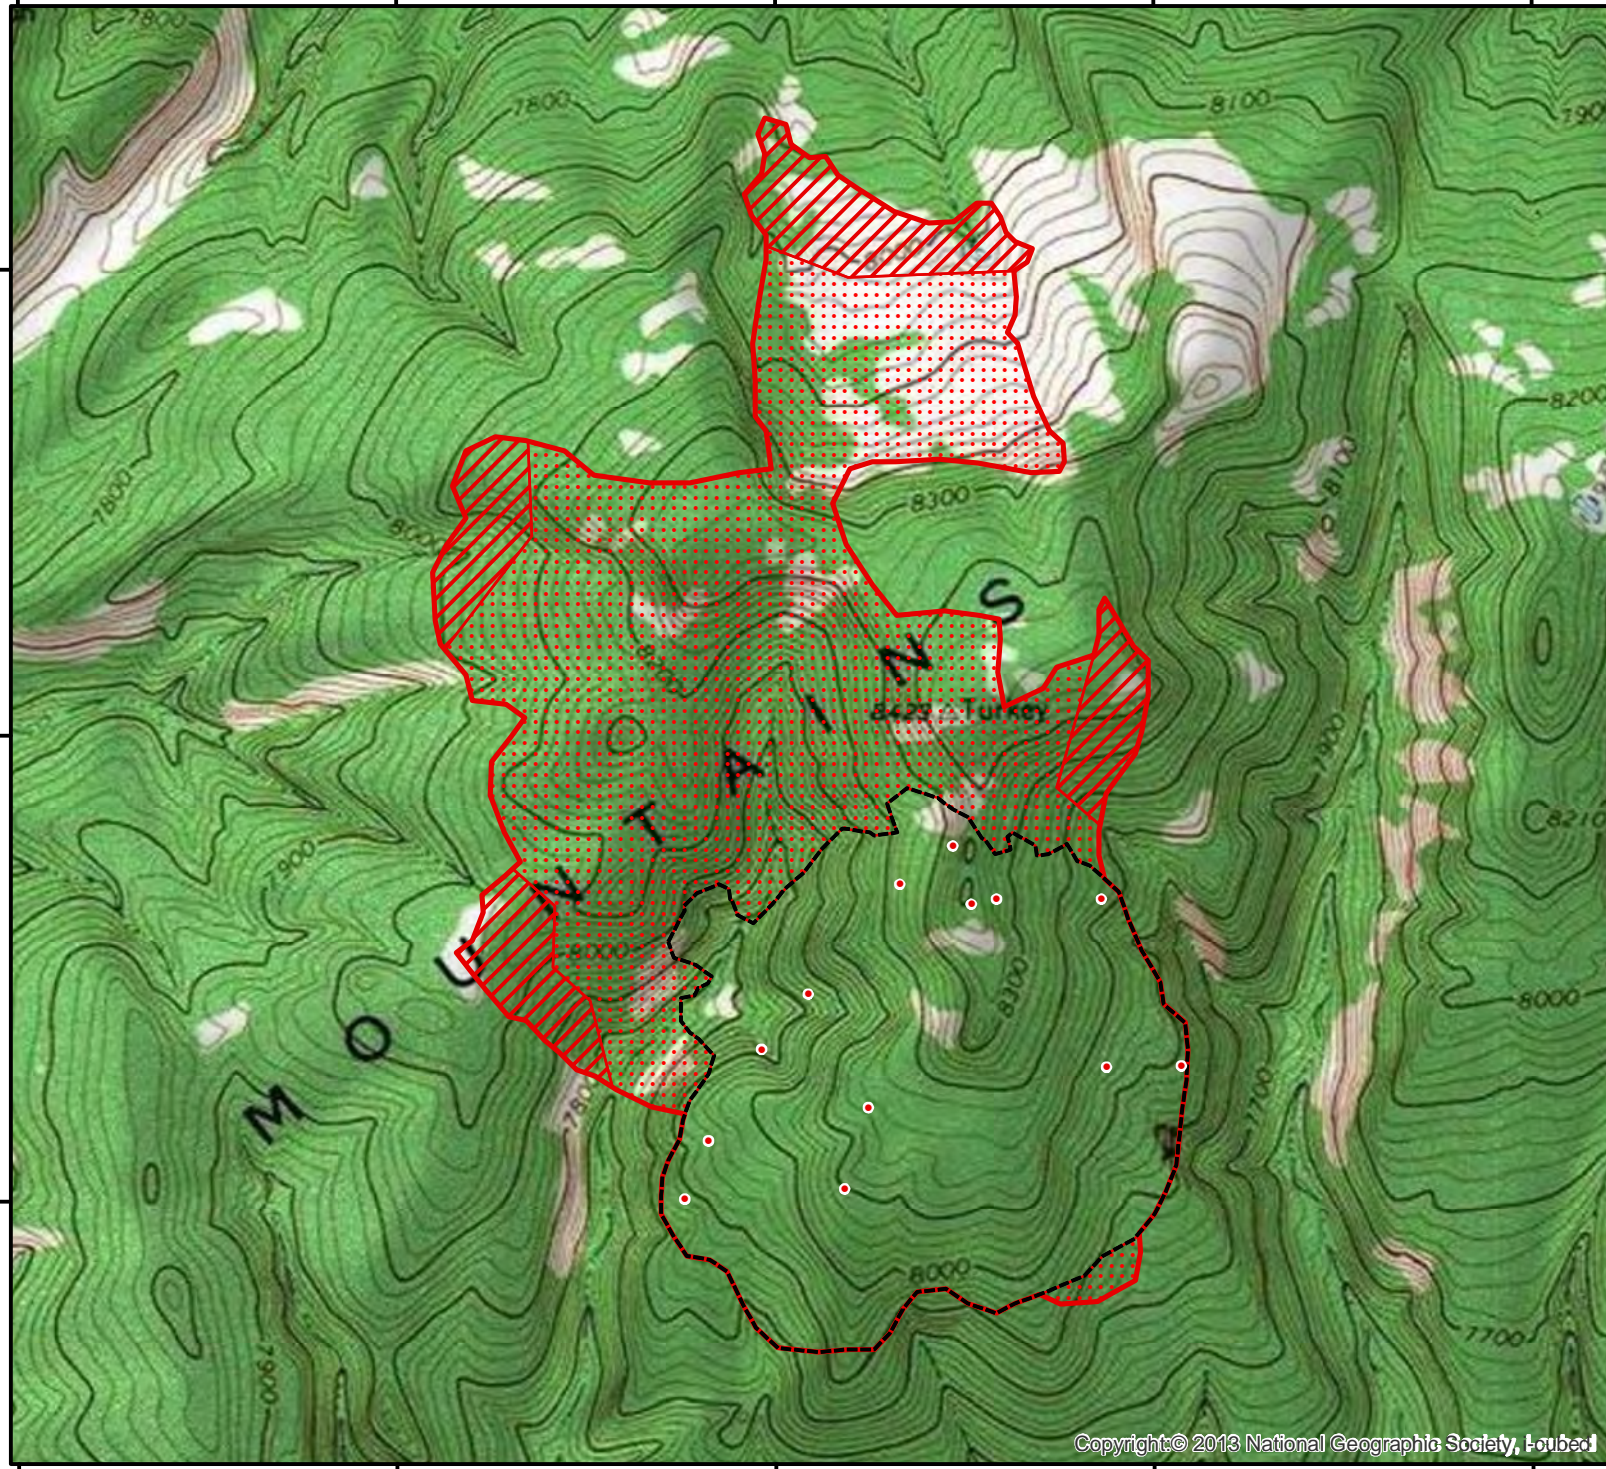

104°55'30"W 104°55'0"W 104°54'30"W 104°54'0"W 104°53'30"W

35°59'30"N

35°59'0"N

35°58'30"N

104°55'30"W 104°55'0"W 104°54'30"W 104°54'0"W 104°53'30"W

INFRARED MAP

Emily

NM-N4S-000459

Interpreted (IR) Acres: 527

July 3, 2018 @ 0149 MDT

IRIN: Cheron Ferland

Nad83 UTM Zone 13

- Isolated Heat
- Previous Heat Perimeter
- Heat Perimeter
- Intense Heat
- Scattered Heat

Copyright © 2013 National Geographic Society, Inc.