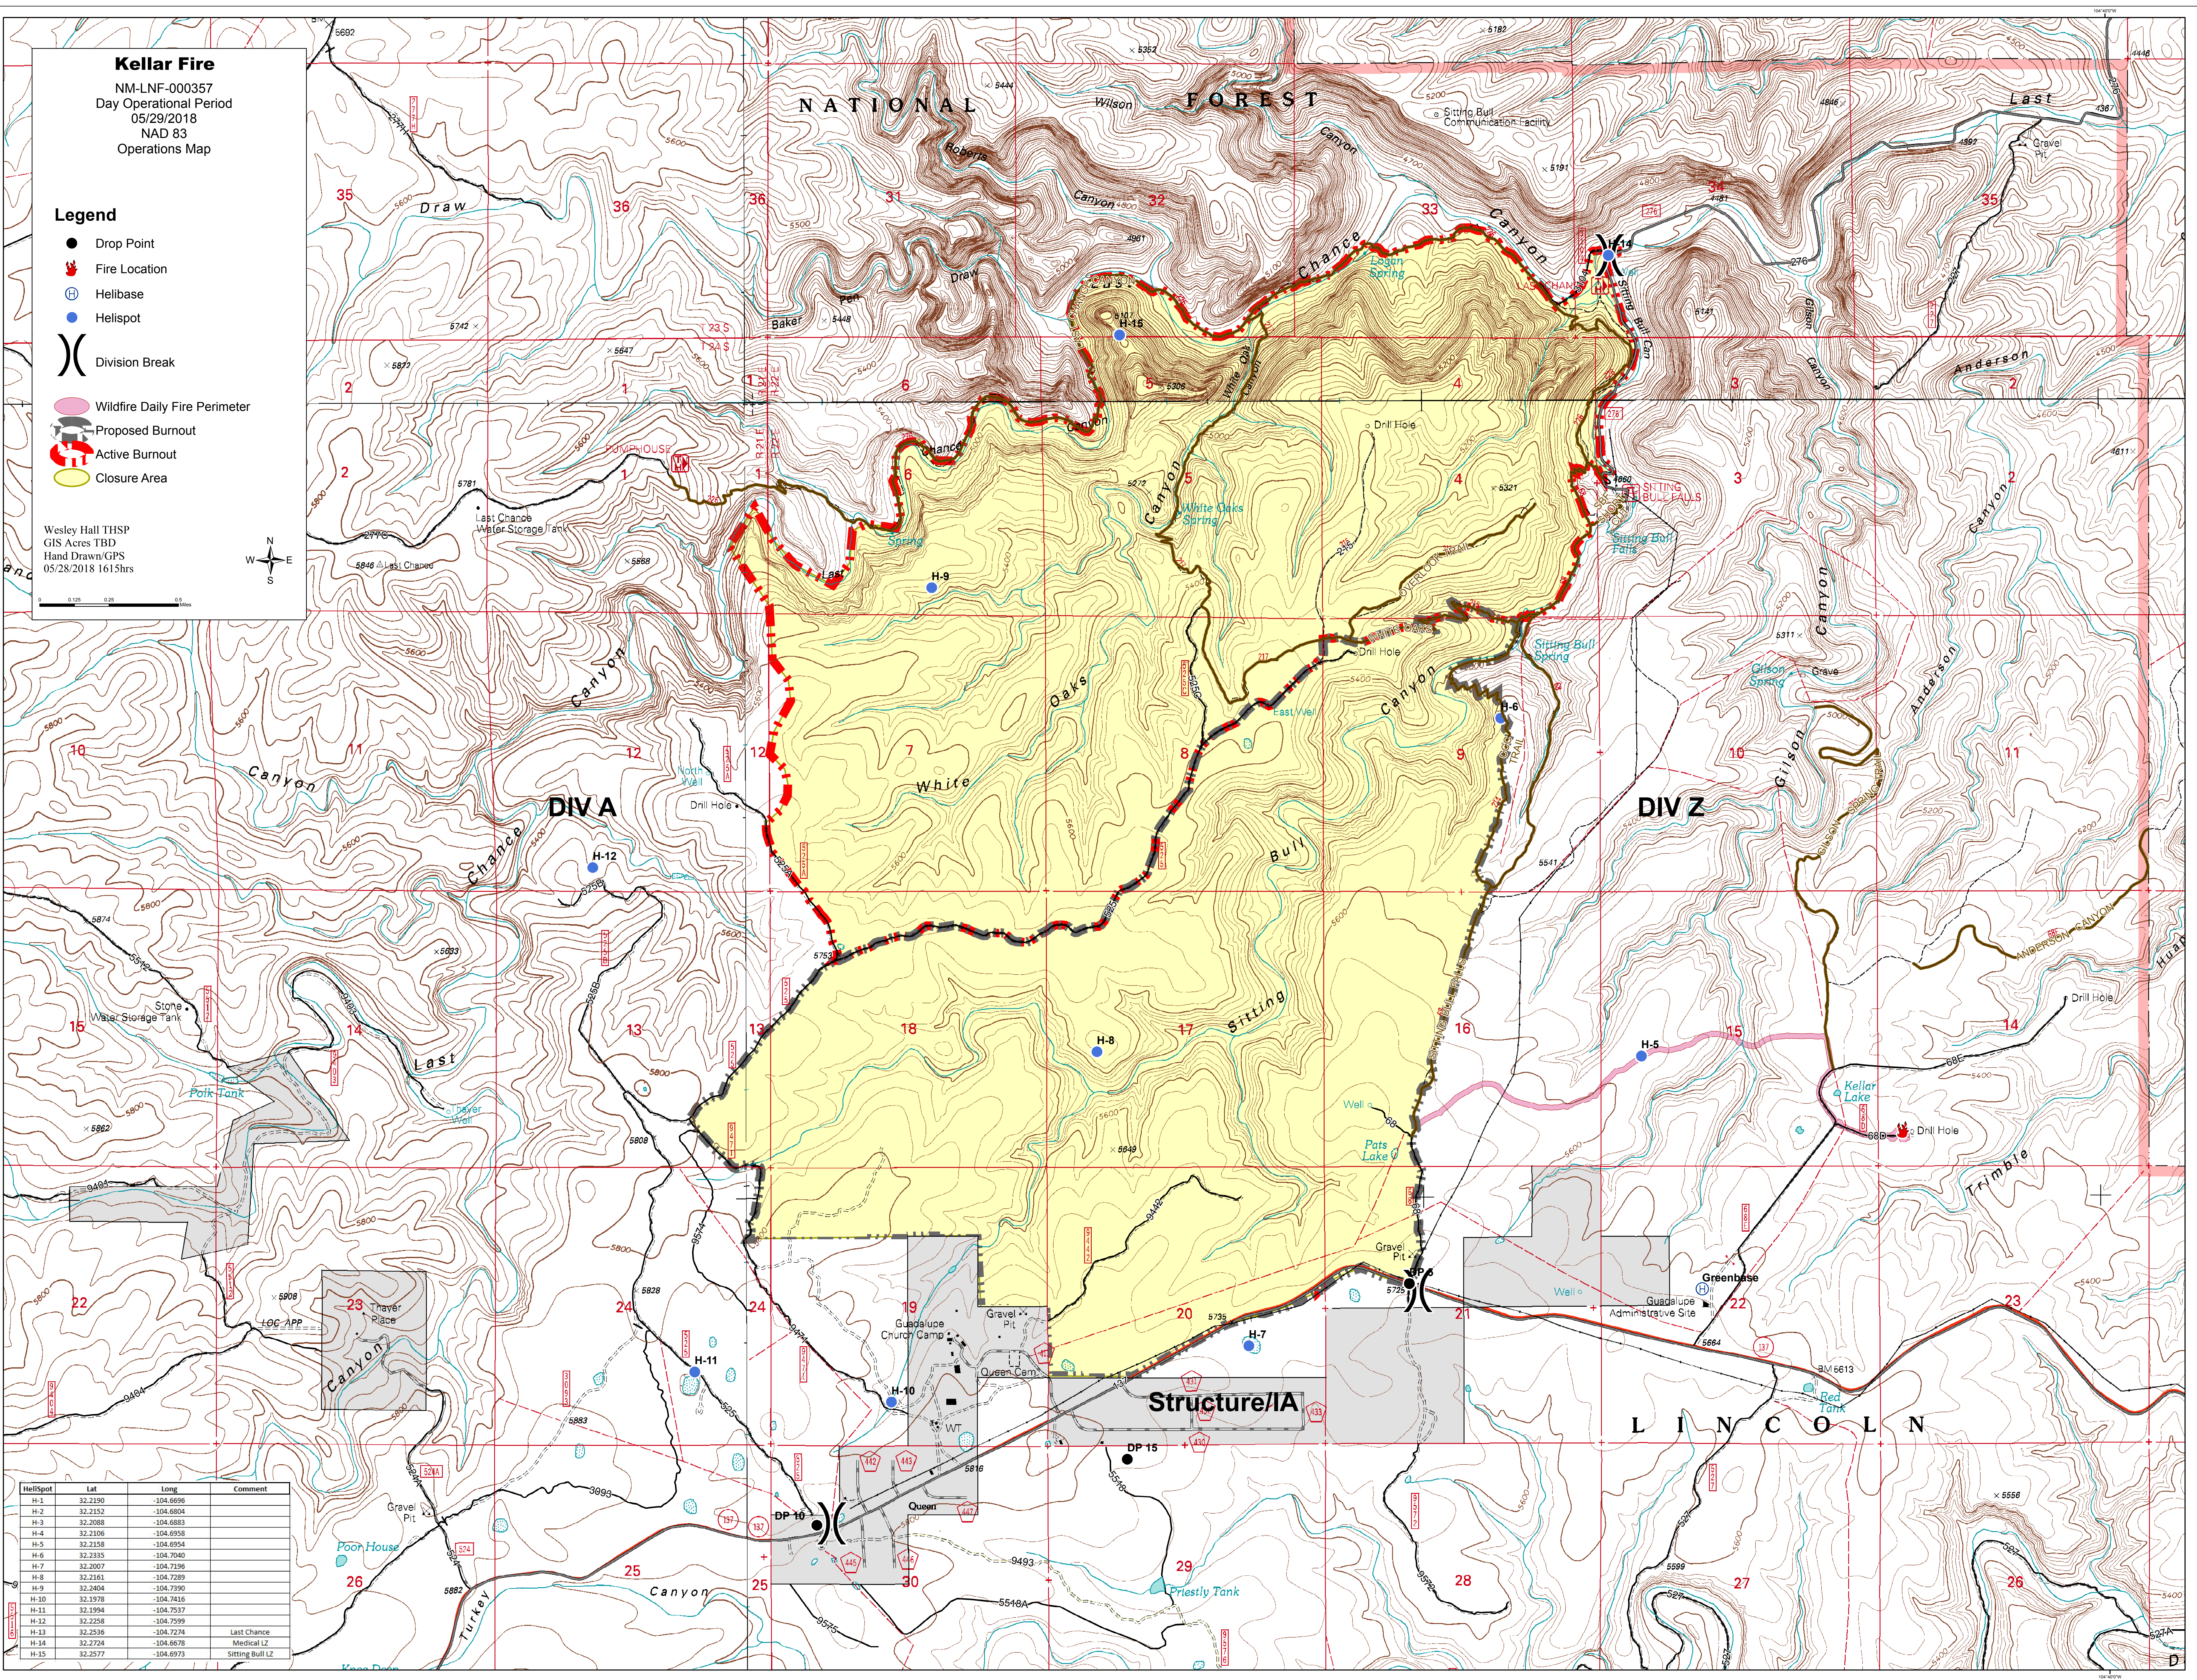

# Kellar Fire

NM-LNF-000357  
 Day Operational Period  
 05/29/2018  
 NAD 83  
 Operations Map

## Legend

- Drop Point
- 🔥 Fire Location
- ⊕ Helibase
- Helispot
- ( ) Division Break
- 🔴 Wildfire Daily Fire Perimeter
- 🔴 Proposed Burnout
- 🔴 Active Burnout
- 🟡 Closure Area

Wesley Hall THSP  
 GIS Acres TBD  
 Hand Drawn/GPS  
 05/28/2018 1615hrs

Helispot	Lat	Long	Comment
H-1	32.2190	-104.6696	
H-2	32.2152	-104.6804	
H-3	32.2088	-104.6883	
H-4	32.2106	-104.6958	
H-5	32.2158	-104.6954	
H-6	32.2335	-104.7040	
H-7	32.2007	-104.7196	
H-8	32.2161	-104.7289	
H-9	32.2404	-104.7390	
H-10	32.1978	-104.7416	
H-11	32.1994	-104.7537	
H-12	32.2258	-104.7599	
H-13	32.2536	-104.7274	Last Chance
H-14	32.2724	-104.6678	Medical LZ
H-15	32.2577	-104.6973	Sitting Bull LZ