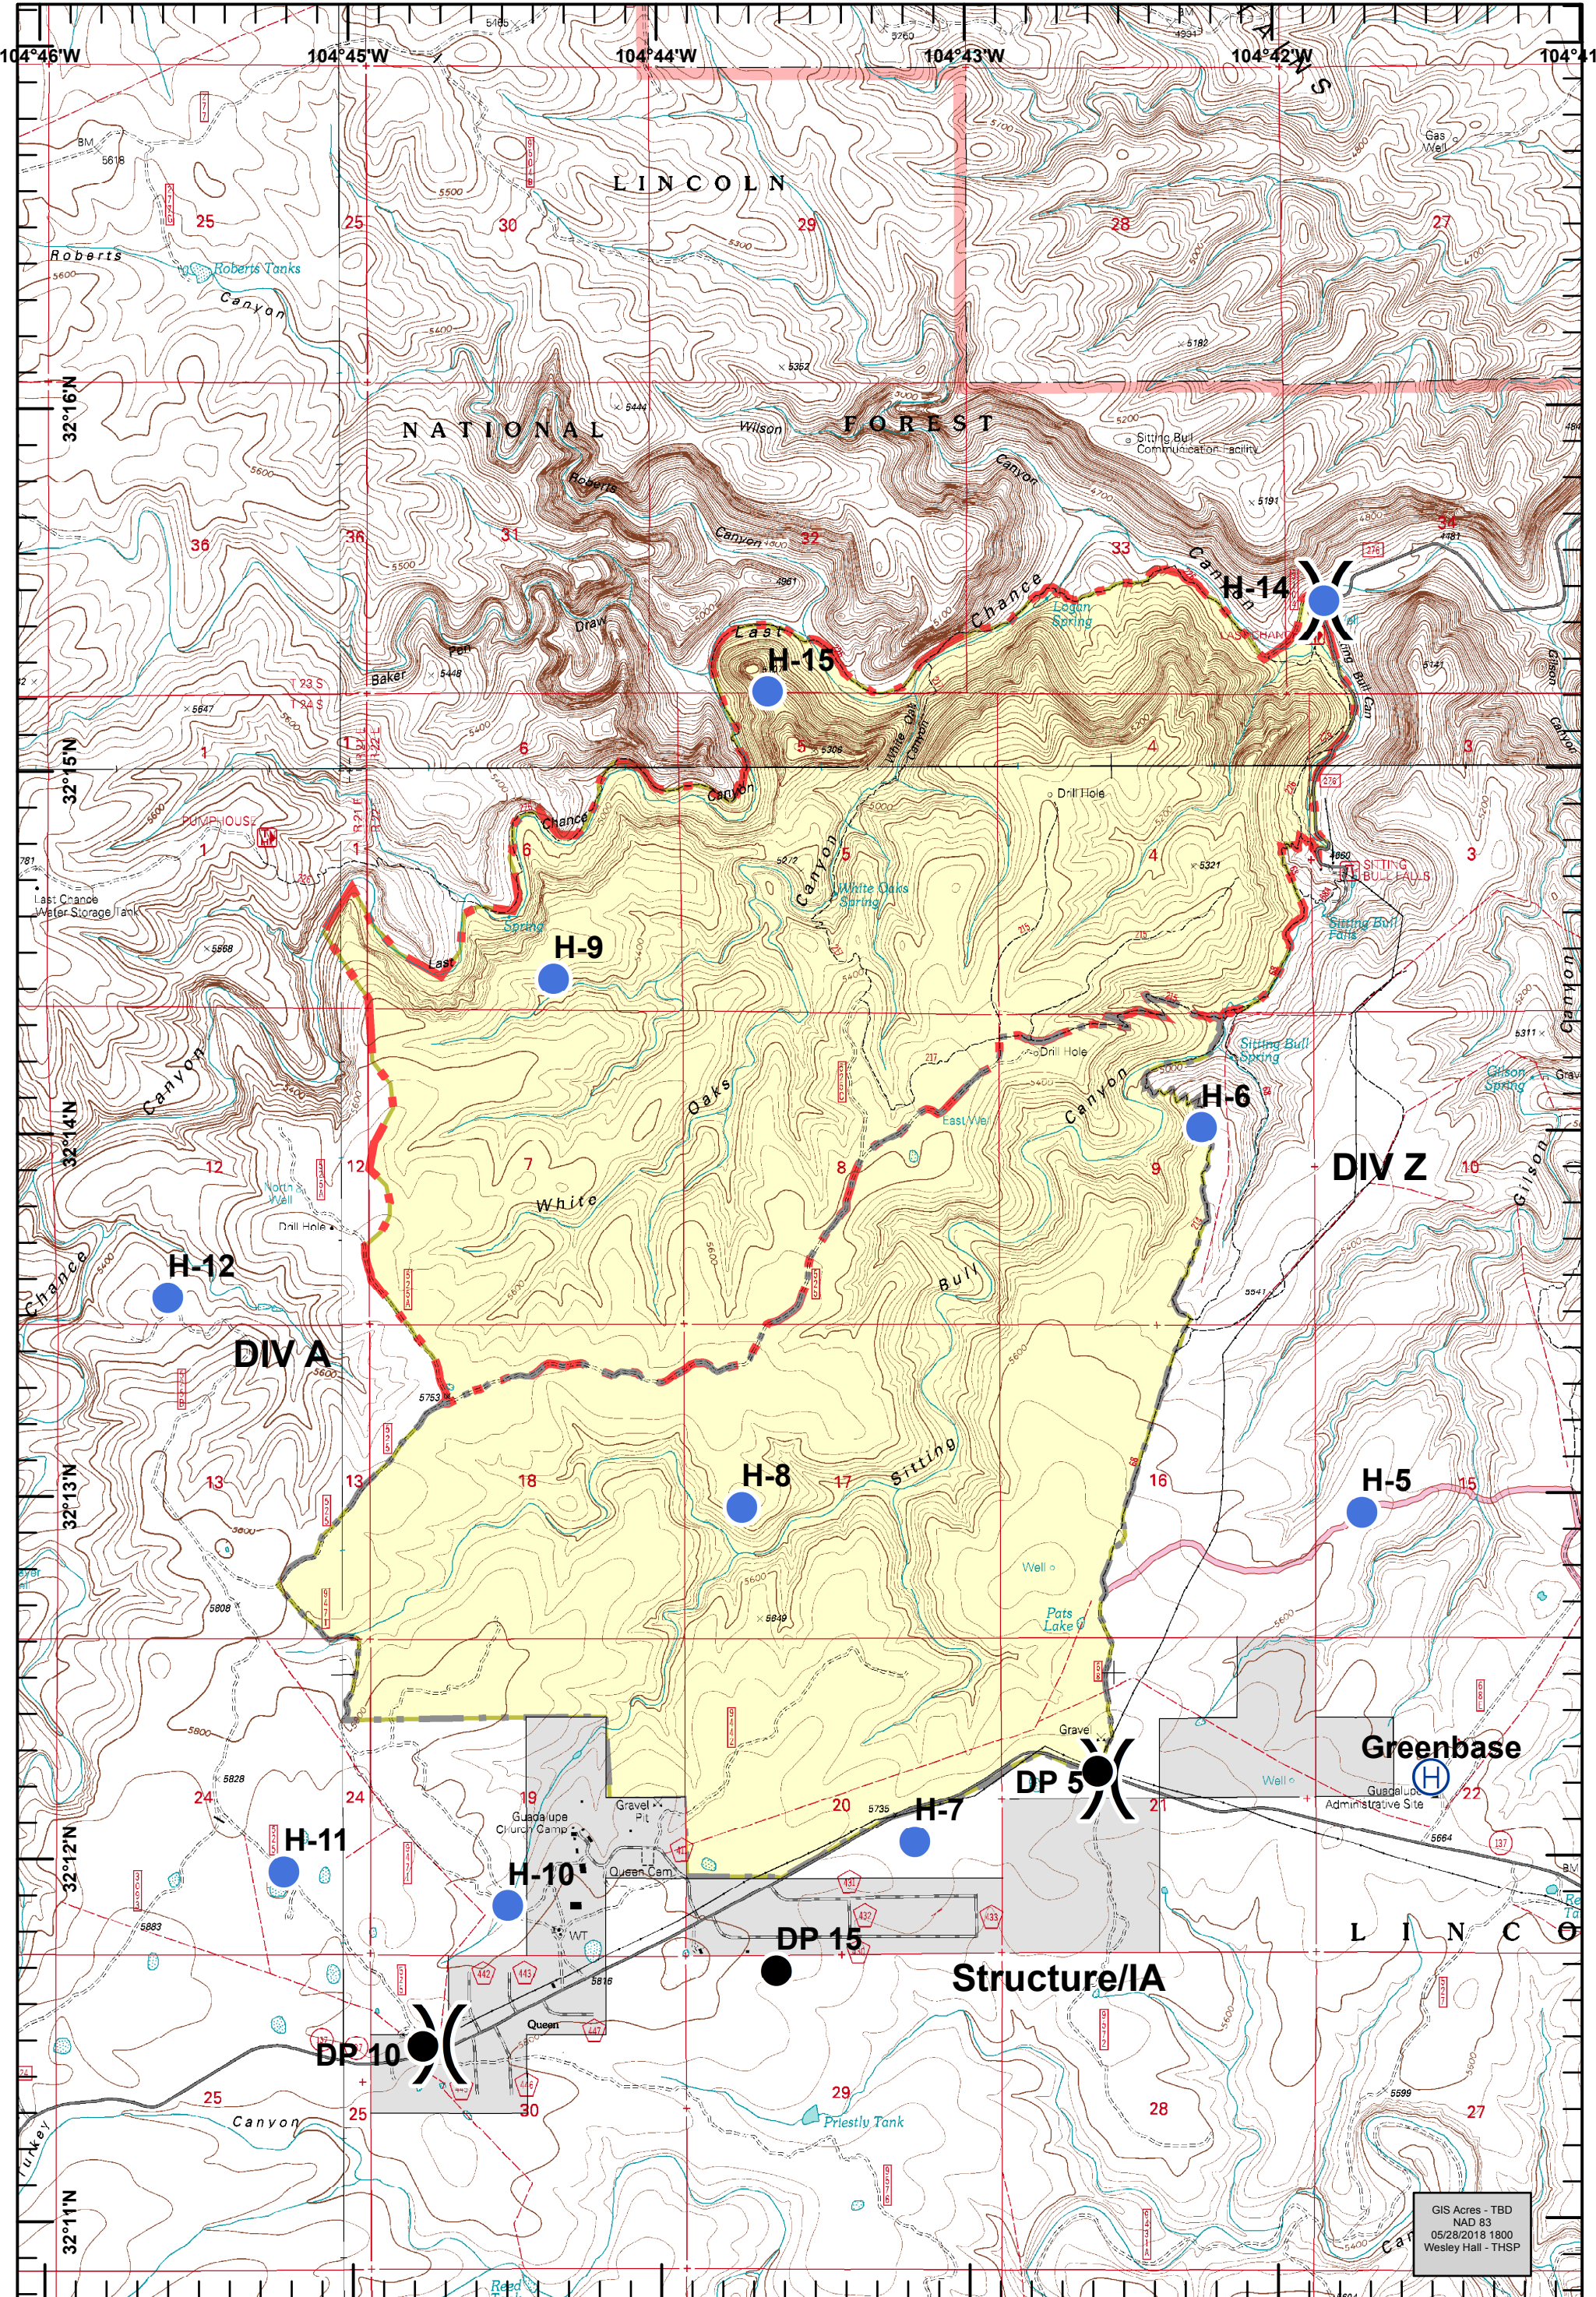

Kellar Fire  
NM-LNF-357  
05/29/2018  
NAD 83  
IAP MAP

Day Shift 0600-2130

Legend

- Division Break
- Drop Point
- Helibase
- Helispot
- Wildfire Daily Fire Perimeter
- Active Burnout
- Proposed Burnout
- Closure Area

GIS Acres - TBD  
NAD 83  
05/28/2018 1800  
Wesley Hall - THSP