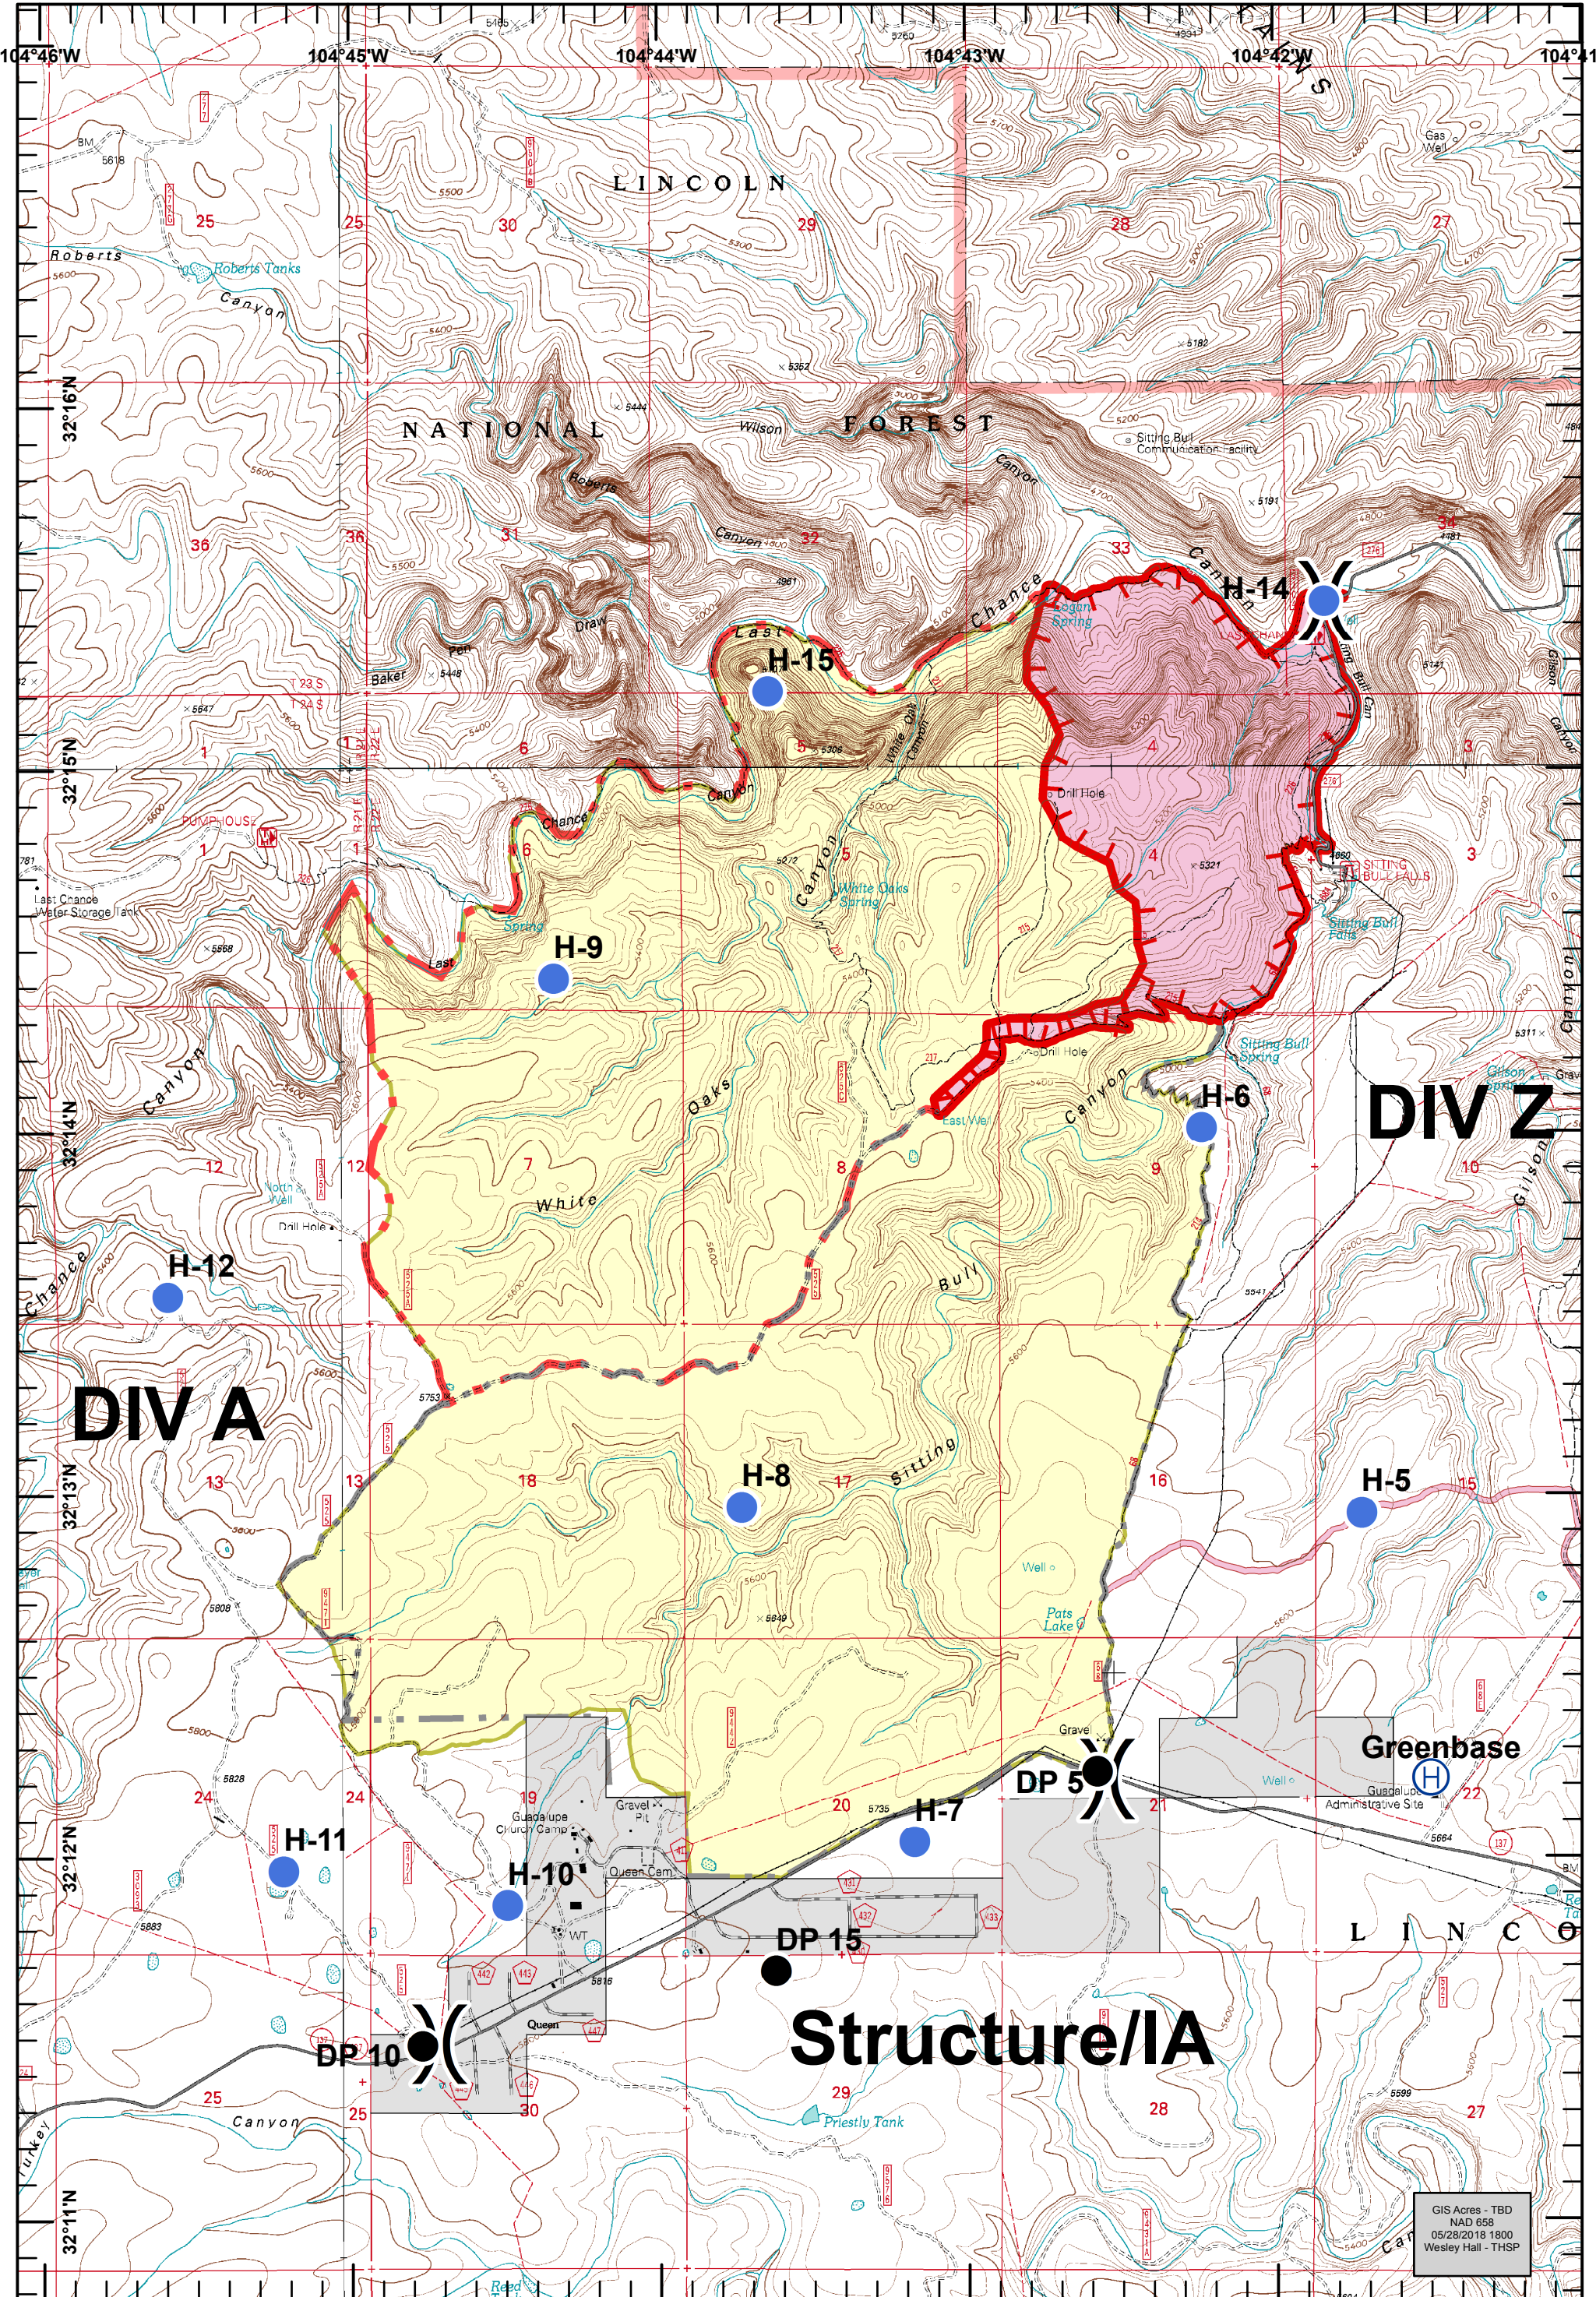

Kellar Fire
NM-LNF-357
05/30/2018
NAD 83
IAP MAP

Day Shift 0600-2130

Legend

- Division Break
- Drop Point
- Helibase
- Helispot
- Uncontrolled Fire Edge
- Wildfire Daily Fire Perimeter
- Active Burnout
- Proposed Burnout
- Closure Area

GIS Acres - TBD
NAD 83
05/28/2018 1800
Wesley Hall - THSP