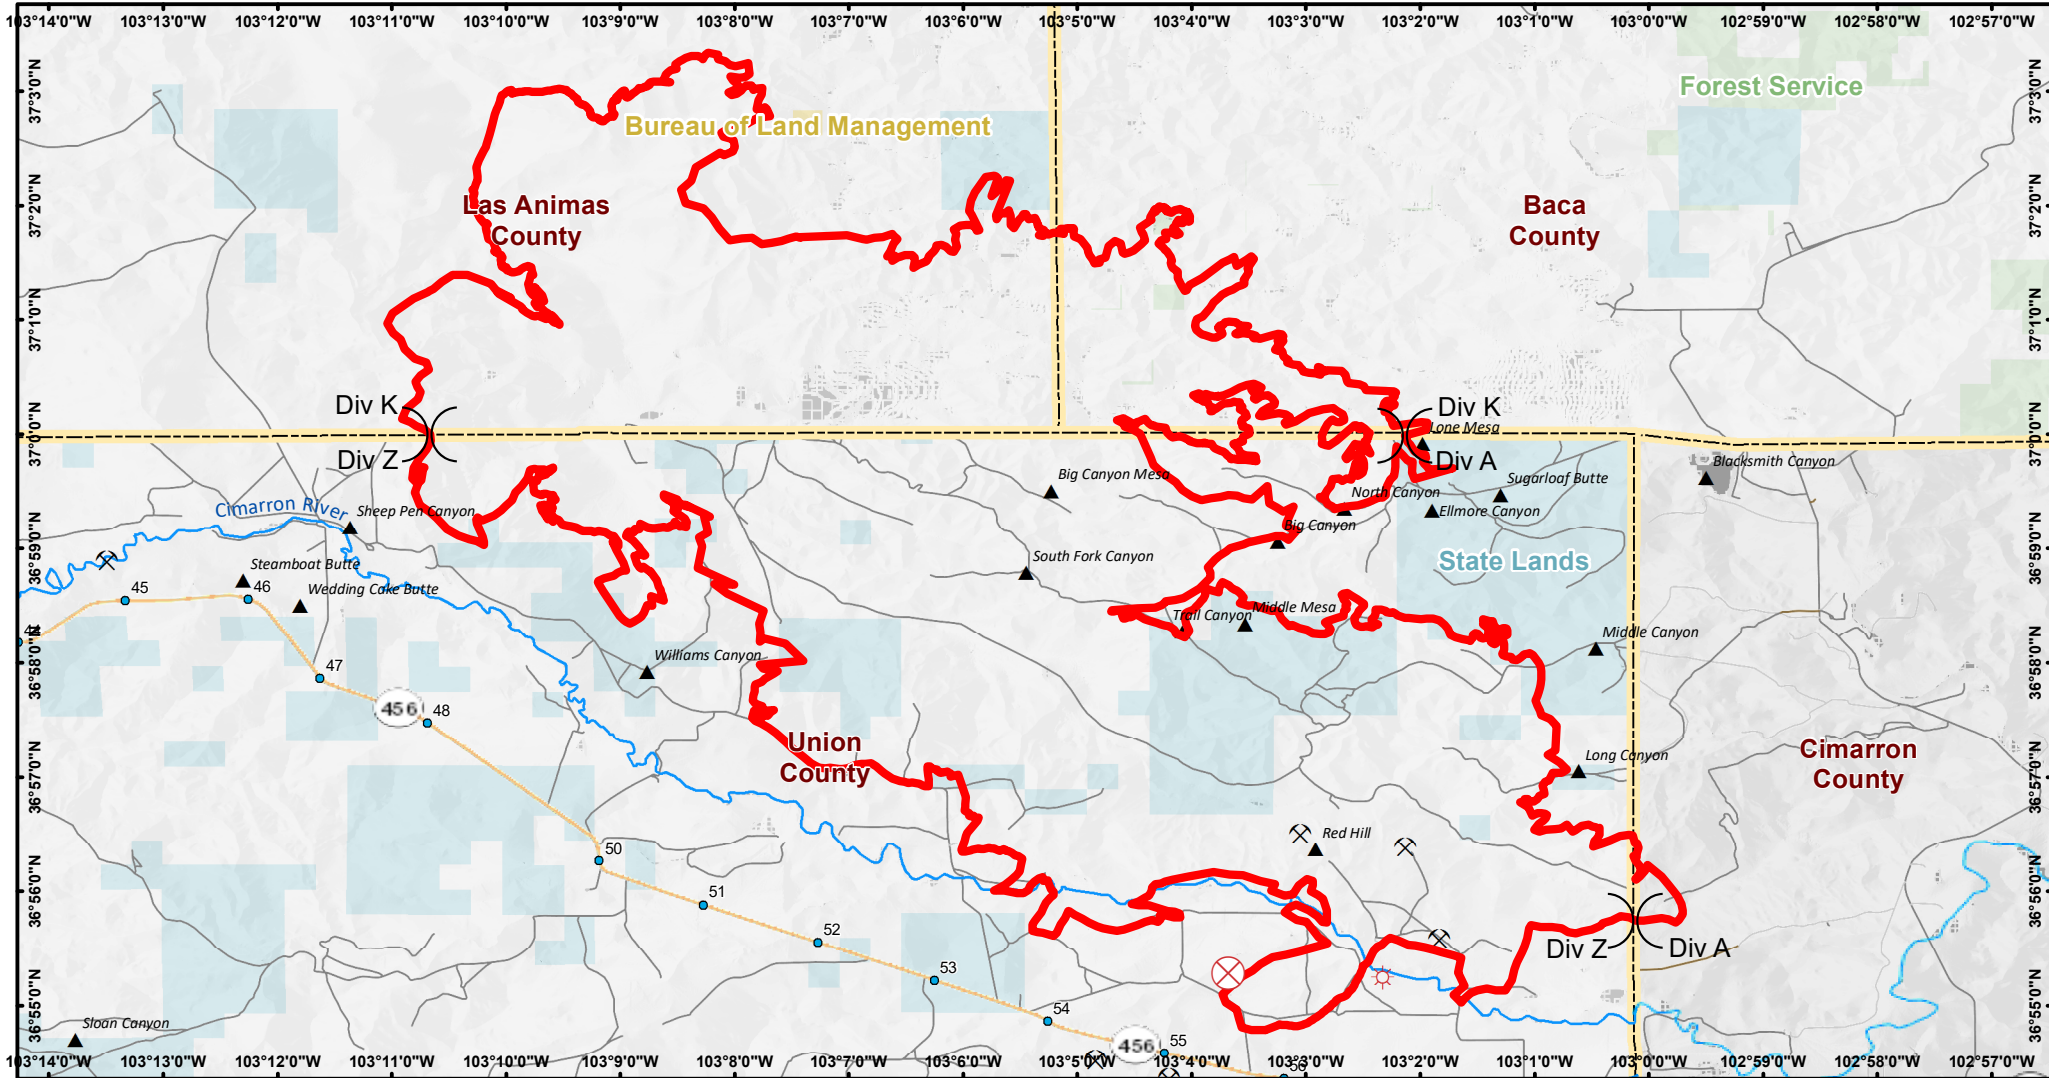

State Line Fire

28,105 Acres Total

www.nmforestry.com

17,662 Acres in New Mexico
10,331 Acres in Colorado
112 Acres in Oklahoma

Legend

-  Point of Origin
-  Bureau of Land Management (BLM)
-  US Fish and Wildlife (USFW)
-  State
-  National Park Service (NPS)
-  Bureau of Reclamation (BOR)
-  Private or Unknown
-  US Forest Service (USFS)
-  Bureau of Indian Affairs (BIA)
-  State Line Fire

NMSF: 3/20/2018