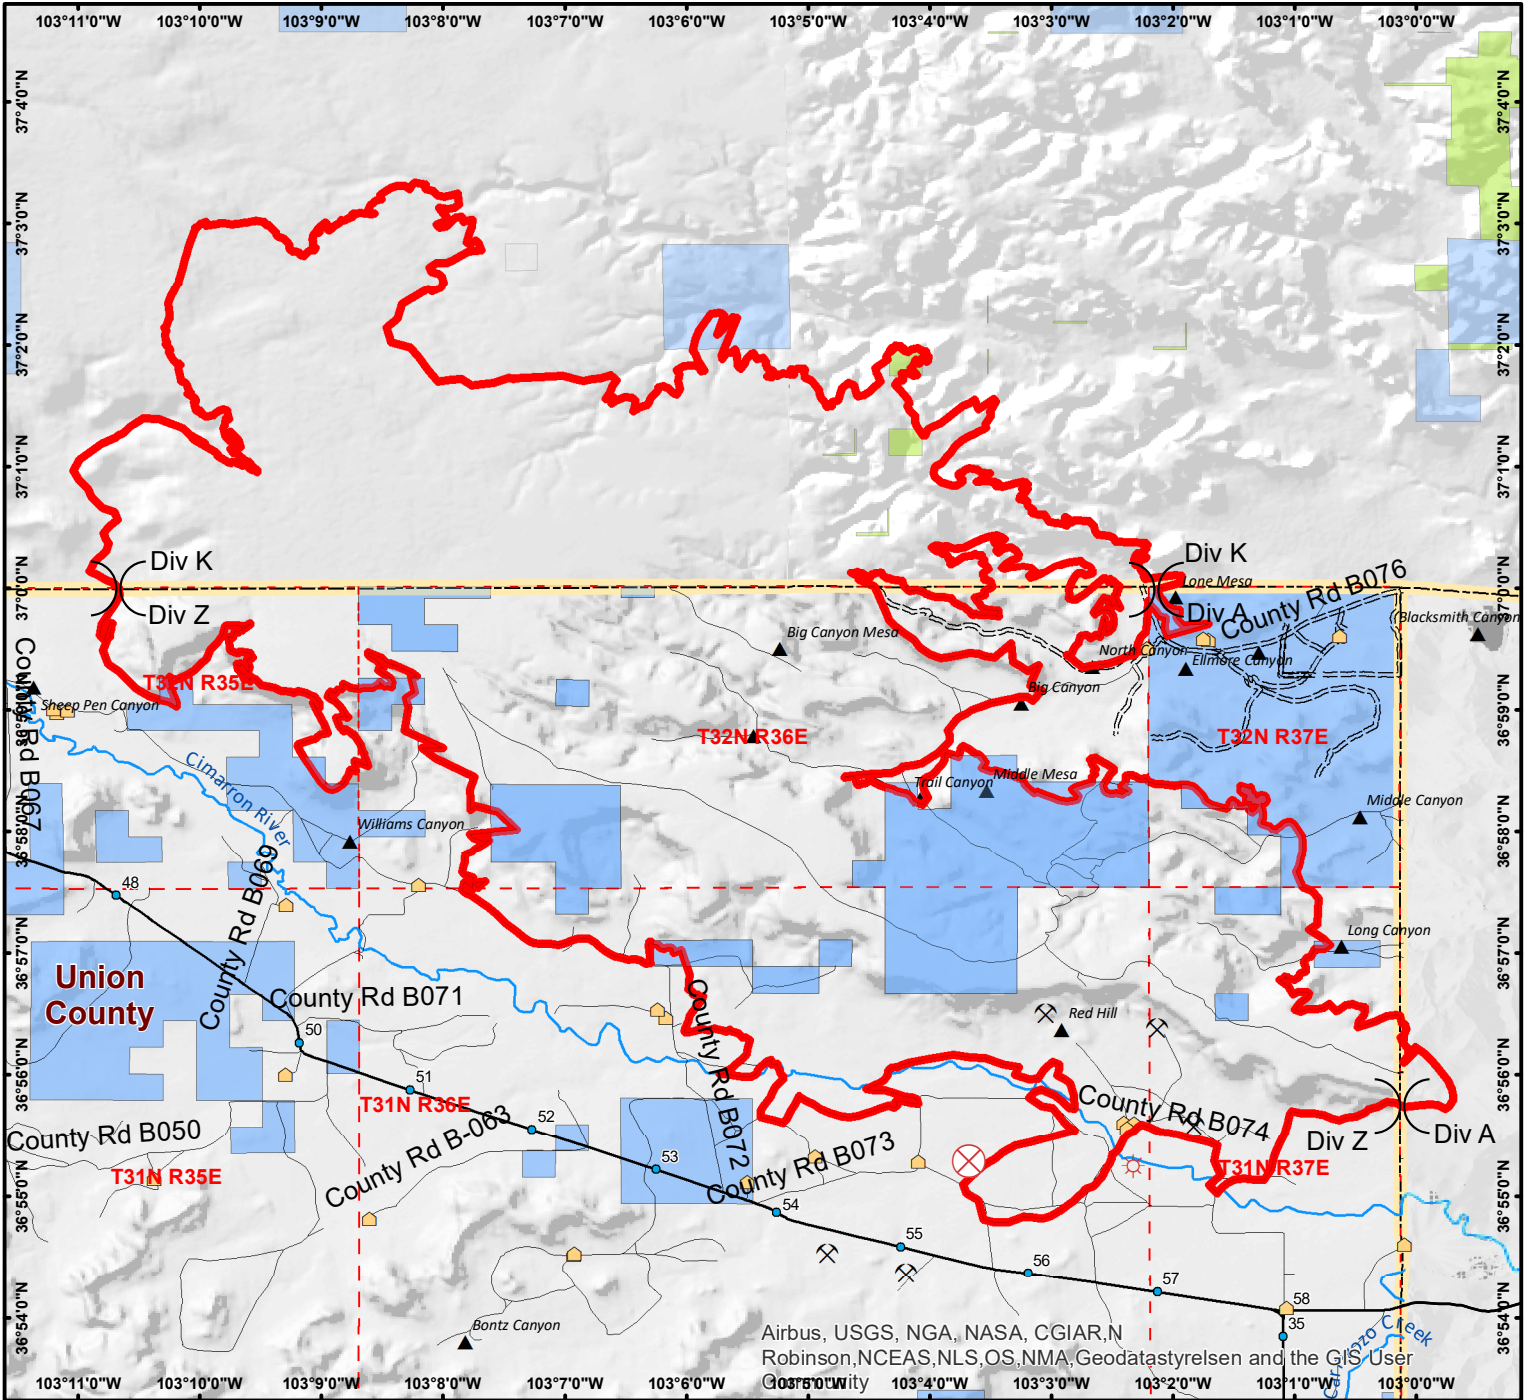

State Line Fire

28,100 Acres

Legend

- Point of Origin
- Division Breaks (3)
- Stateline Fire 13 March
- Mines (5)
- Gas, Plugged (1)
- E911 Addresses in Extent (24)
- Township / Range
- County Boundaries

New Mexico Acres Affected 17,681

- Private 14,365 Acres
- USFS 3,316 Acres
- State 3,316 Acres

NMSF: 3/14/2018
NAD83 UTM Zone 13N

Airbus, USGS, NGA, NASA, CGIAR, N Robinson, NCEAS, NLS, OS, NMA, Geodastystrelsen and the GIS User