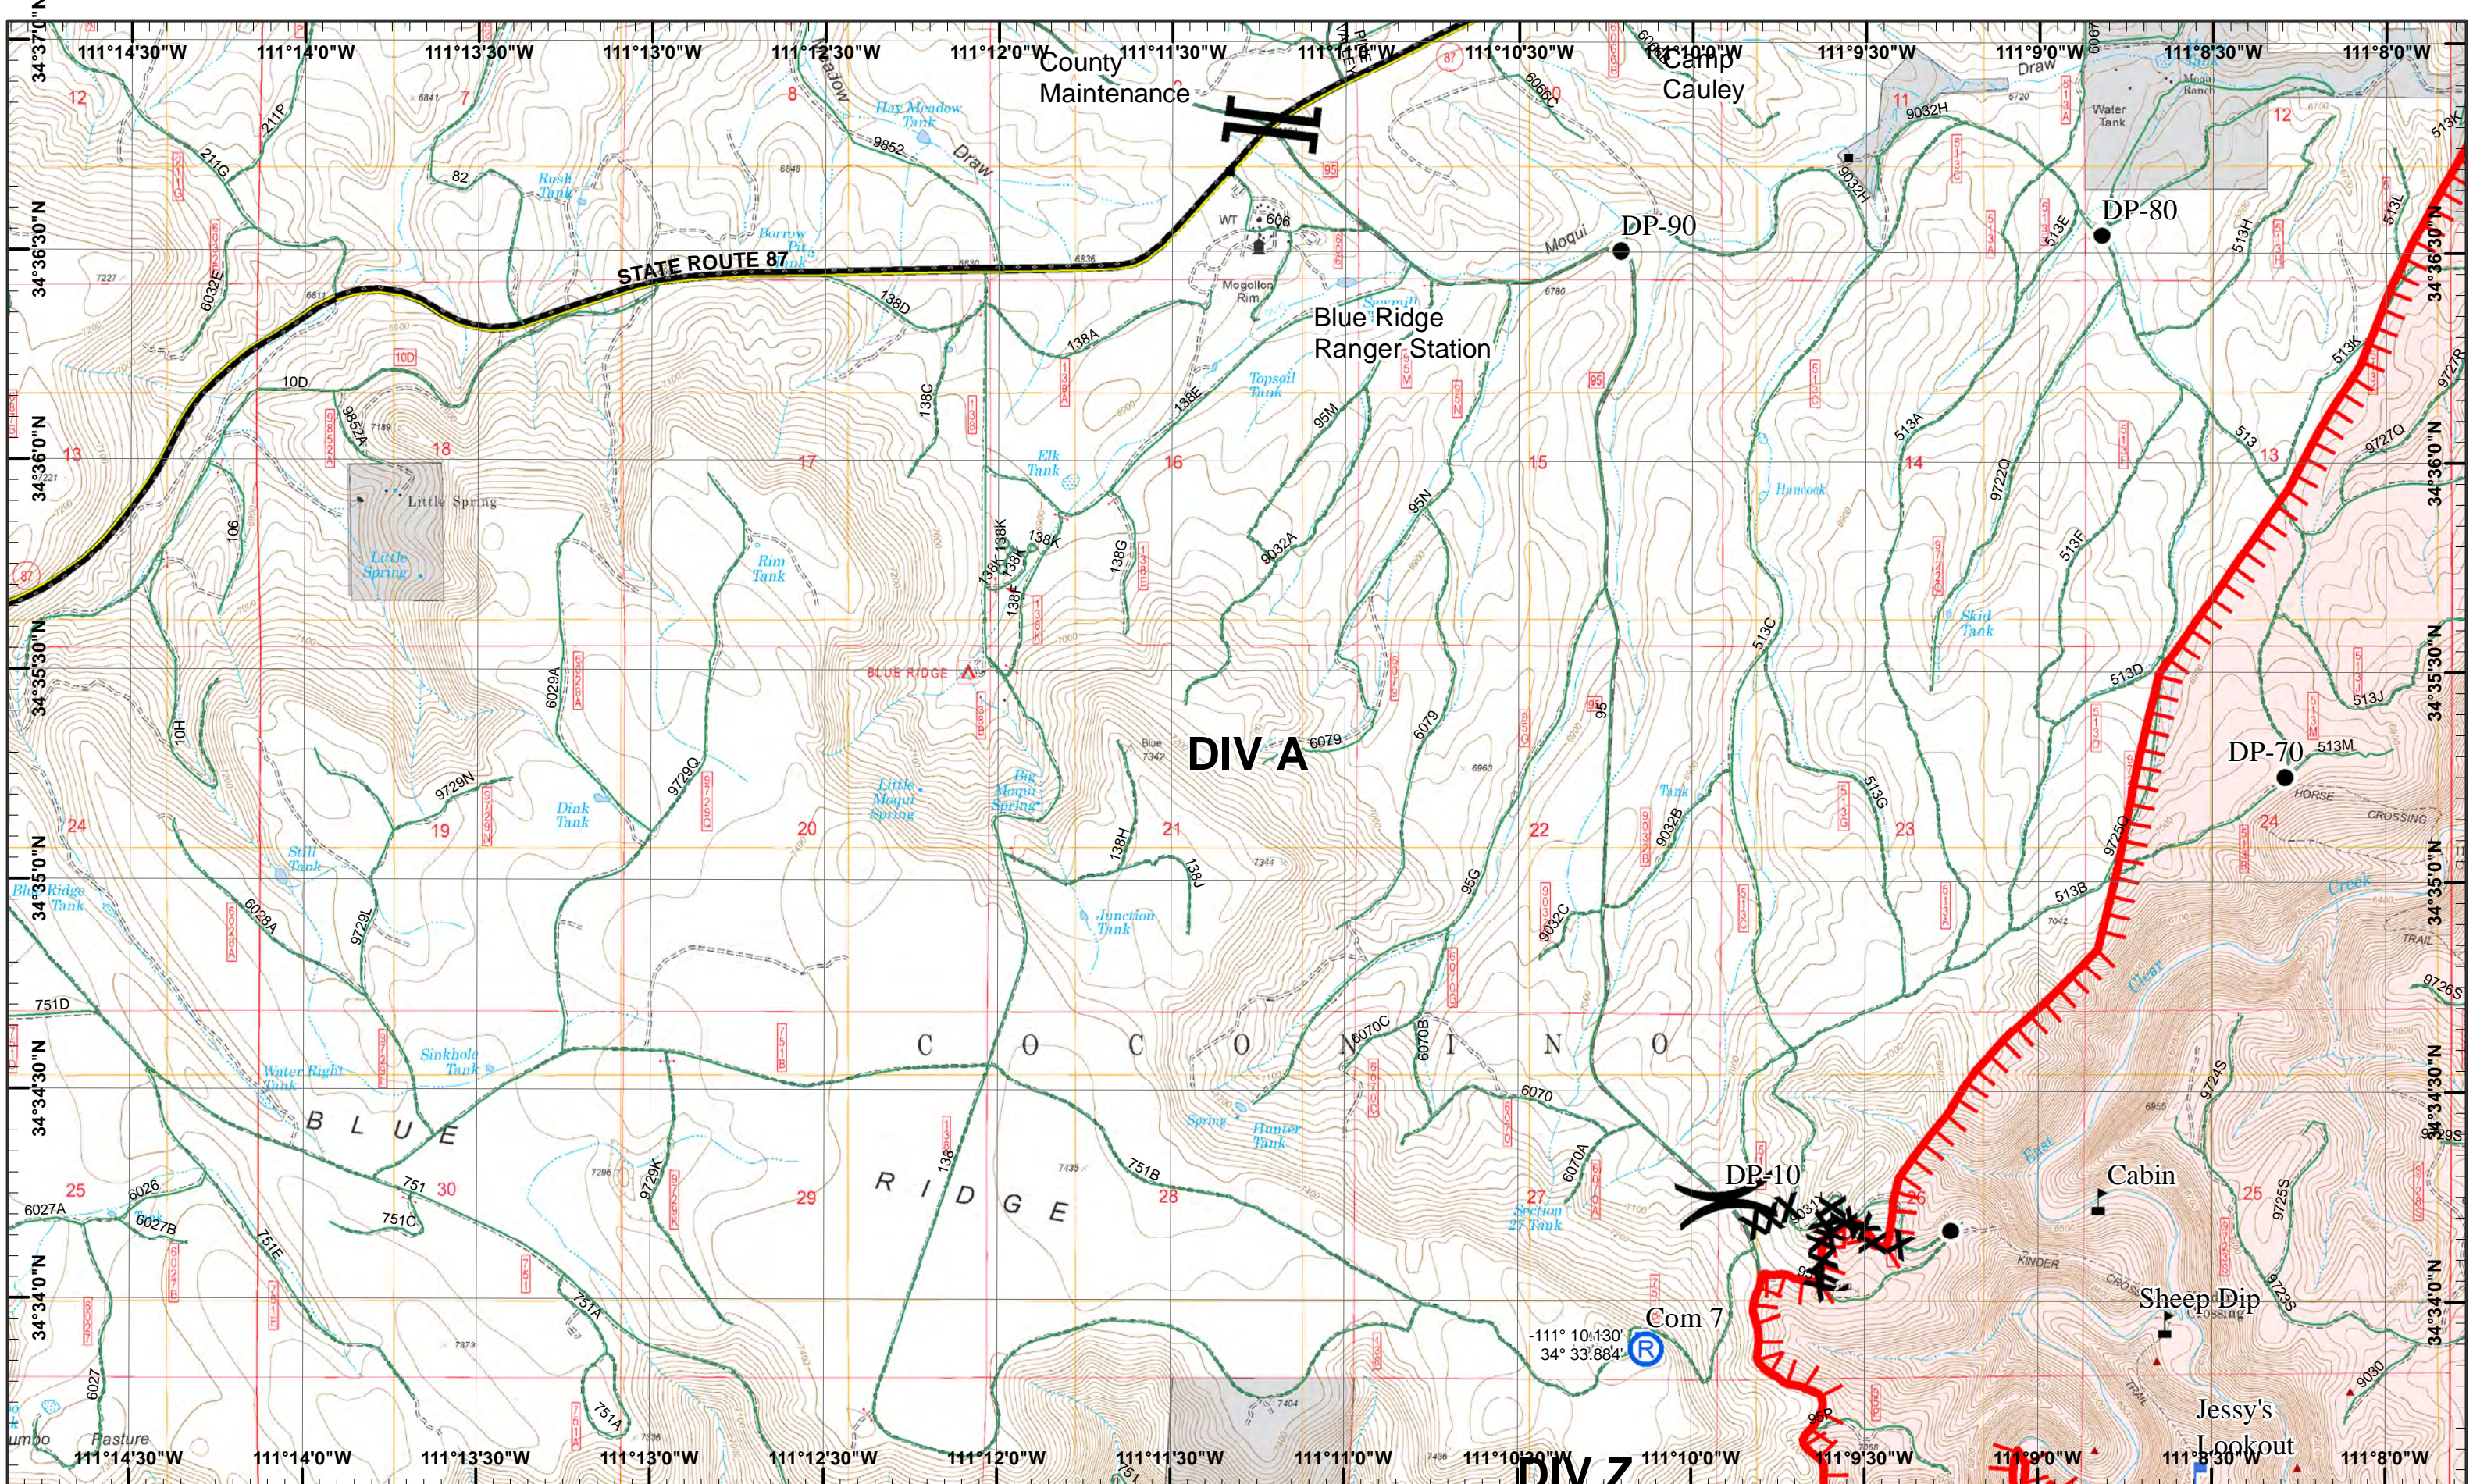

■ Structure Addresses   
 ⊕ Drop Point   
 ⊕ Water Source   
 ■ Private Ownership   
 --- Uncontrolled Fire Edge

**Tinder Incident**  
 Day Operational Periods 4/30/2018

GIS Acres 9,300  
 4/29/2018 19:30

Map Created 4/29/2018 10:29:29 PM RDC

- Structure Addresses
- Drop Point
- Lookout
- Repeater
- Completed Dozer Line
- Private Ownership
- Value at Risk
- IR Isolated Heat Source
- Uncontrolled Fire Edge

1	2
3	4
5	6
7	8

Page 5  
 )( Division  
 || Branch

**Tinder Incident**  
 Day Operational Periods 4/30/2018

GIS Acres 9,300  
 4/29/2018 19:30

- Structure Addresses
- Drop Point
- Private Ownership
- Value at Risk
- Uncontrolled Fire Edge

Map Created 4/29/2018 10:30:38 PM RDC

1	2
3	4
5	6
7	8

Page 7  
 )( Division  
 ][ Branch

**Tinder Incident**  
 Day Operational Periods 4/30/2018

GIS Acres 9,300  
 4/29/2018 19:30

- Drop Point
- Road as Completed Line
- Uncontrolled Fire Edge
- IR Isolated Heat Source
- Private Ownership