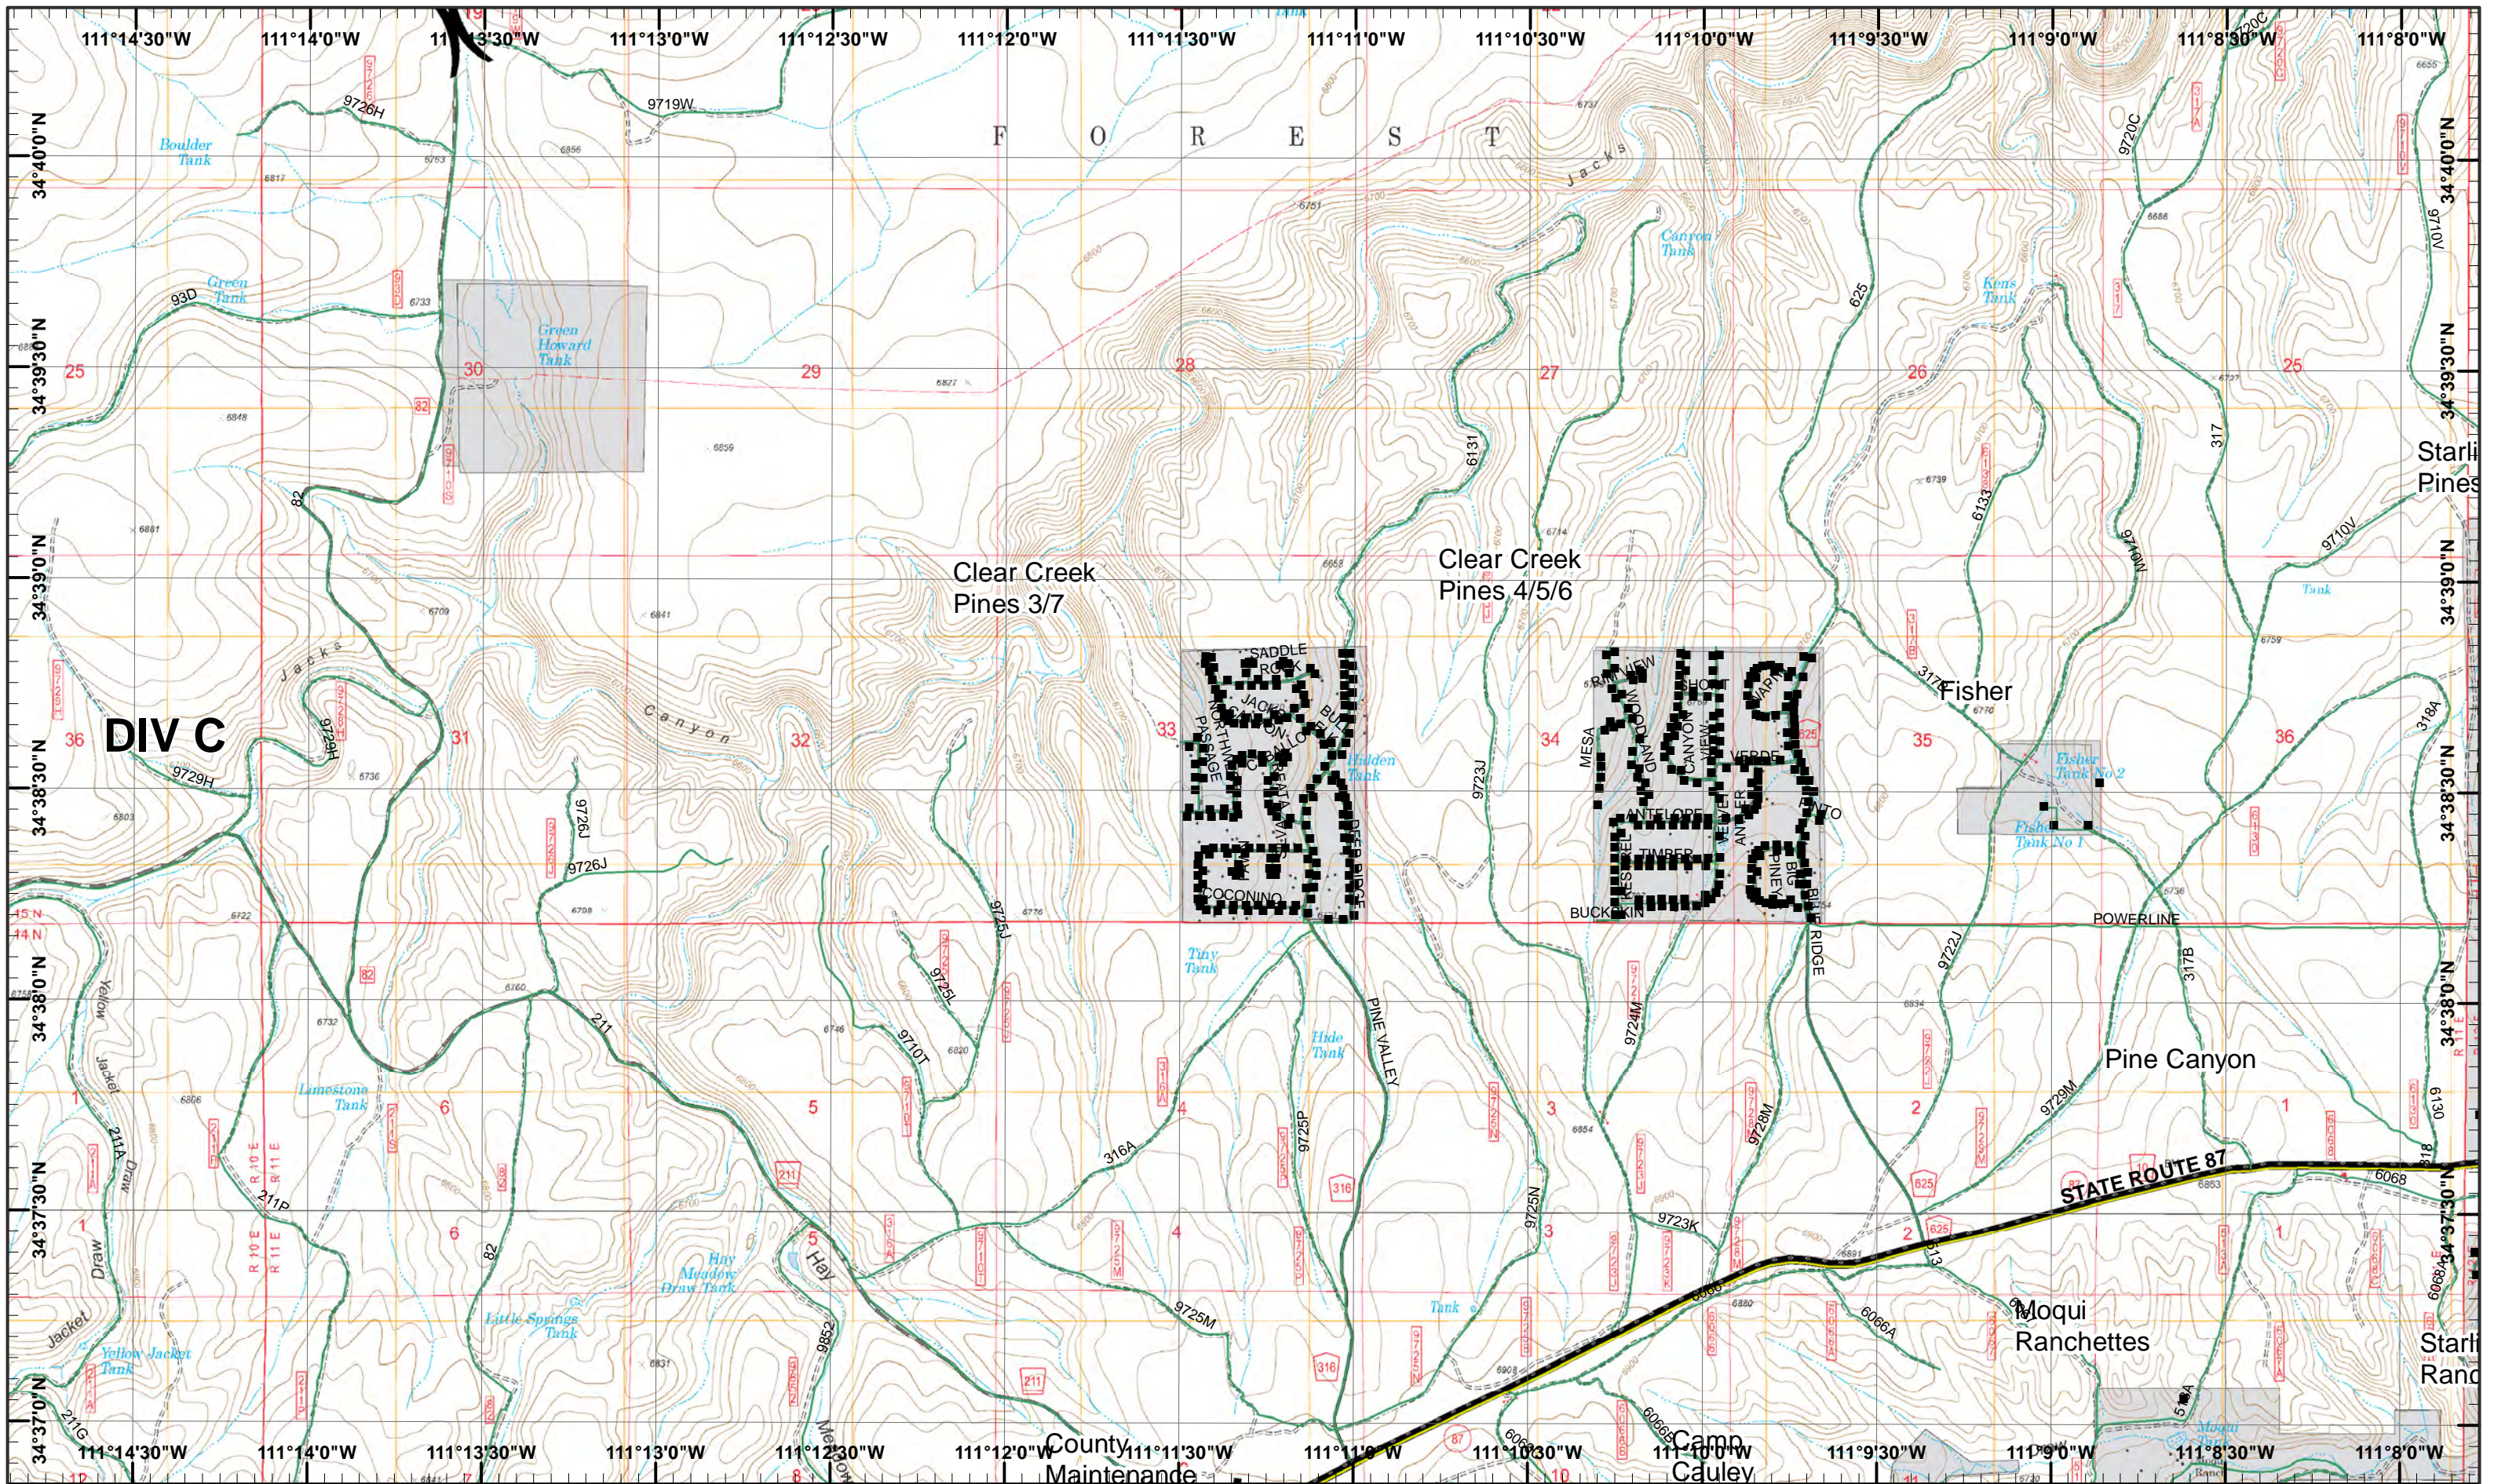

**Tinder Incident**  
 Day Operational Periods 4/30/2018

GIS Acres 9,300  
 4/29/2018 19:30

 Structure Addresses  
 Private Ownership

1	2
3	4
5	6
7	8

Page 1  
 )( Division  
 )( Branch

**Tinder Incident**  
 Day Operational Periods 4/30/2018

■ Structure Addresses   
 ⊕ Drop Point   
 ⊕ Water Source   
 ■ Private Ownership   
 --- Uncontrolled Fire Edge

**Tinder Incident**  
 Day Operational Periods 4/30/2018

GIS Acres 9,300  
 4/29/2018 19:30

Map Created 4/29/2018 10:29:29 PM RDC

- Structure Addresses
- Drop Point
- Lookout
- Repeater
- Completed Dozer Line
- Private Ownership
- Value at Risk
- IR Isolated Heat Source
- Uncontrolled Fire Edge

Map Created 4/29/2018 10:30:38 PM RDC

1	2
3	4
5	6
7	8

Page 7  
 )( Division  
 ][ Branch

**Tinder Incident**  
 Day Operational Periods 4/30/2018

GIS Acres 9,300  
 4/29/2018 19:30

- Drop Point
- Road as Completed Line
- Uncontrolled Fire Edge
- IR Isolated Heat Source
- Private Ownership