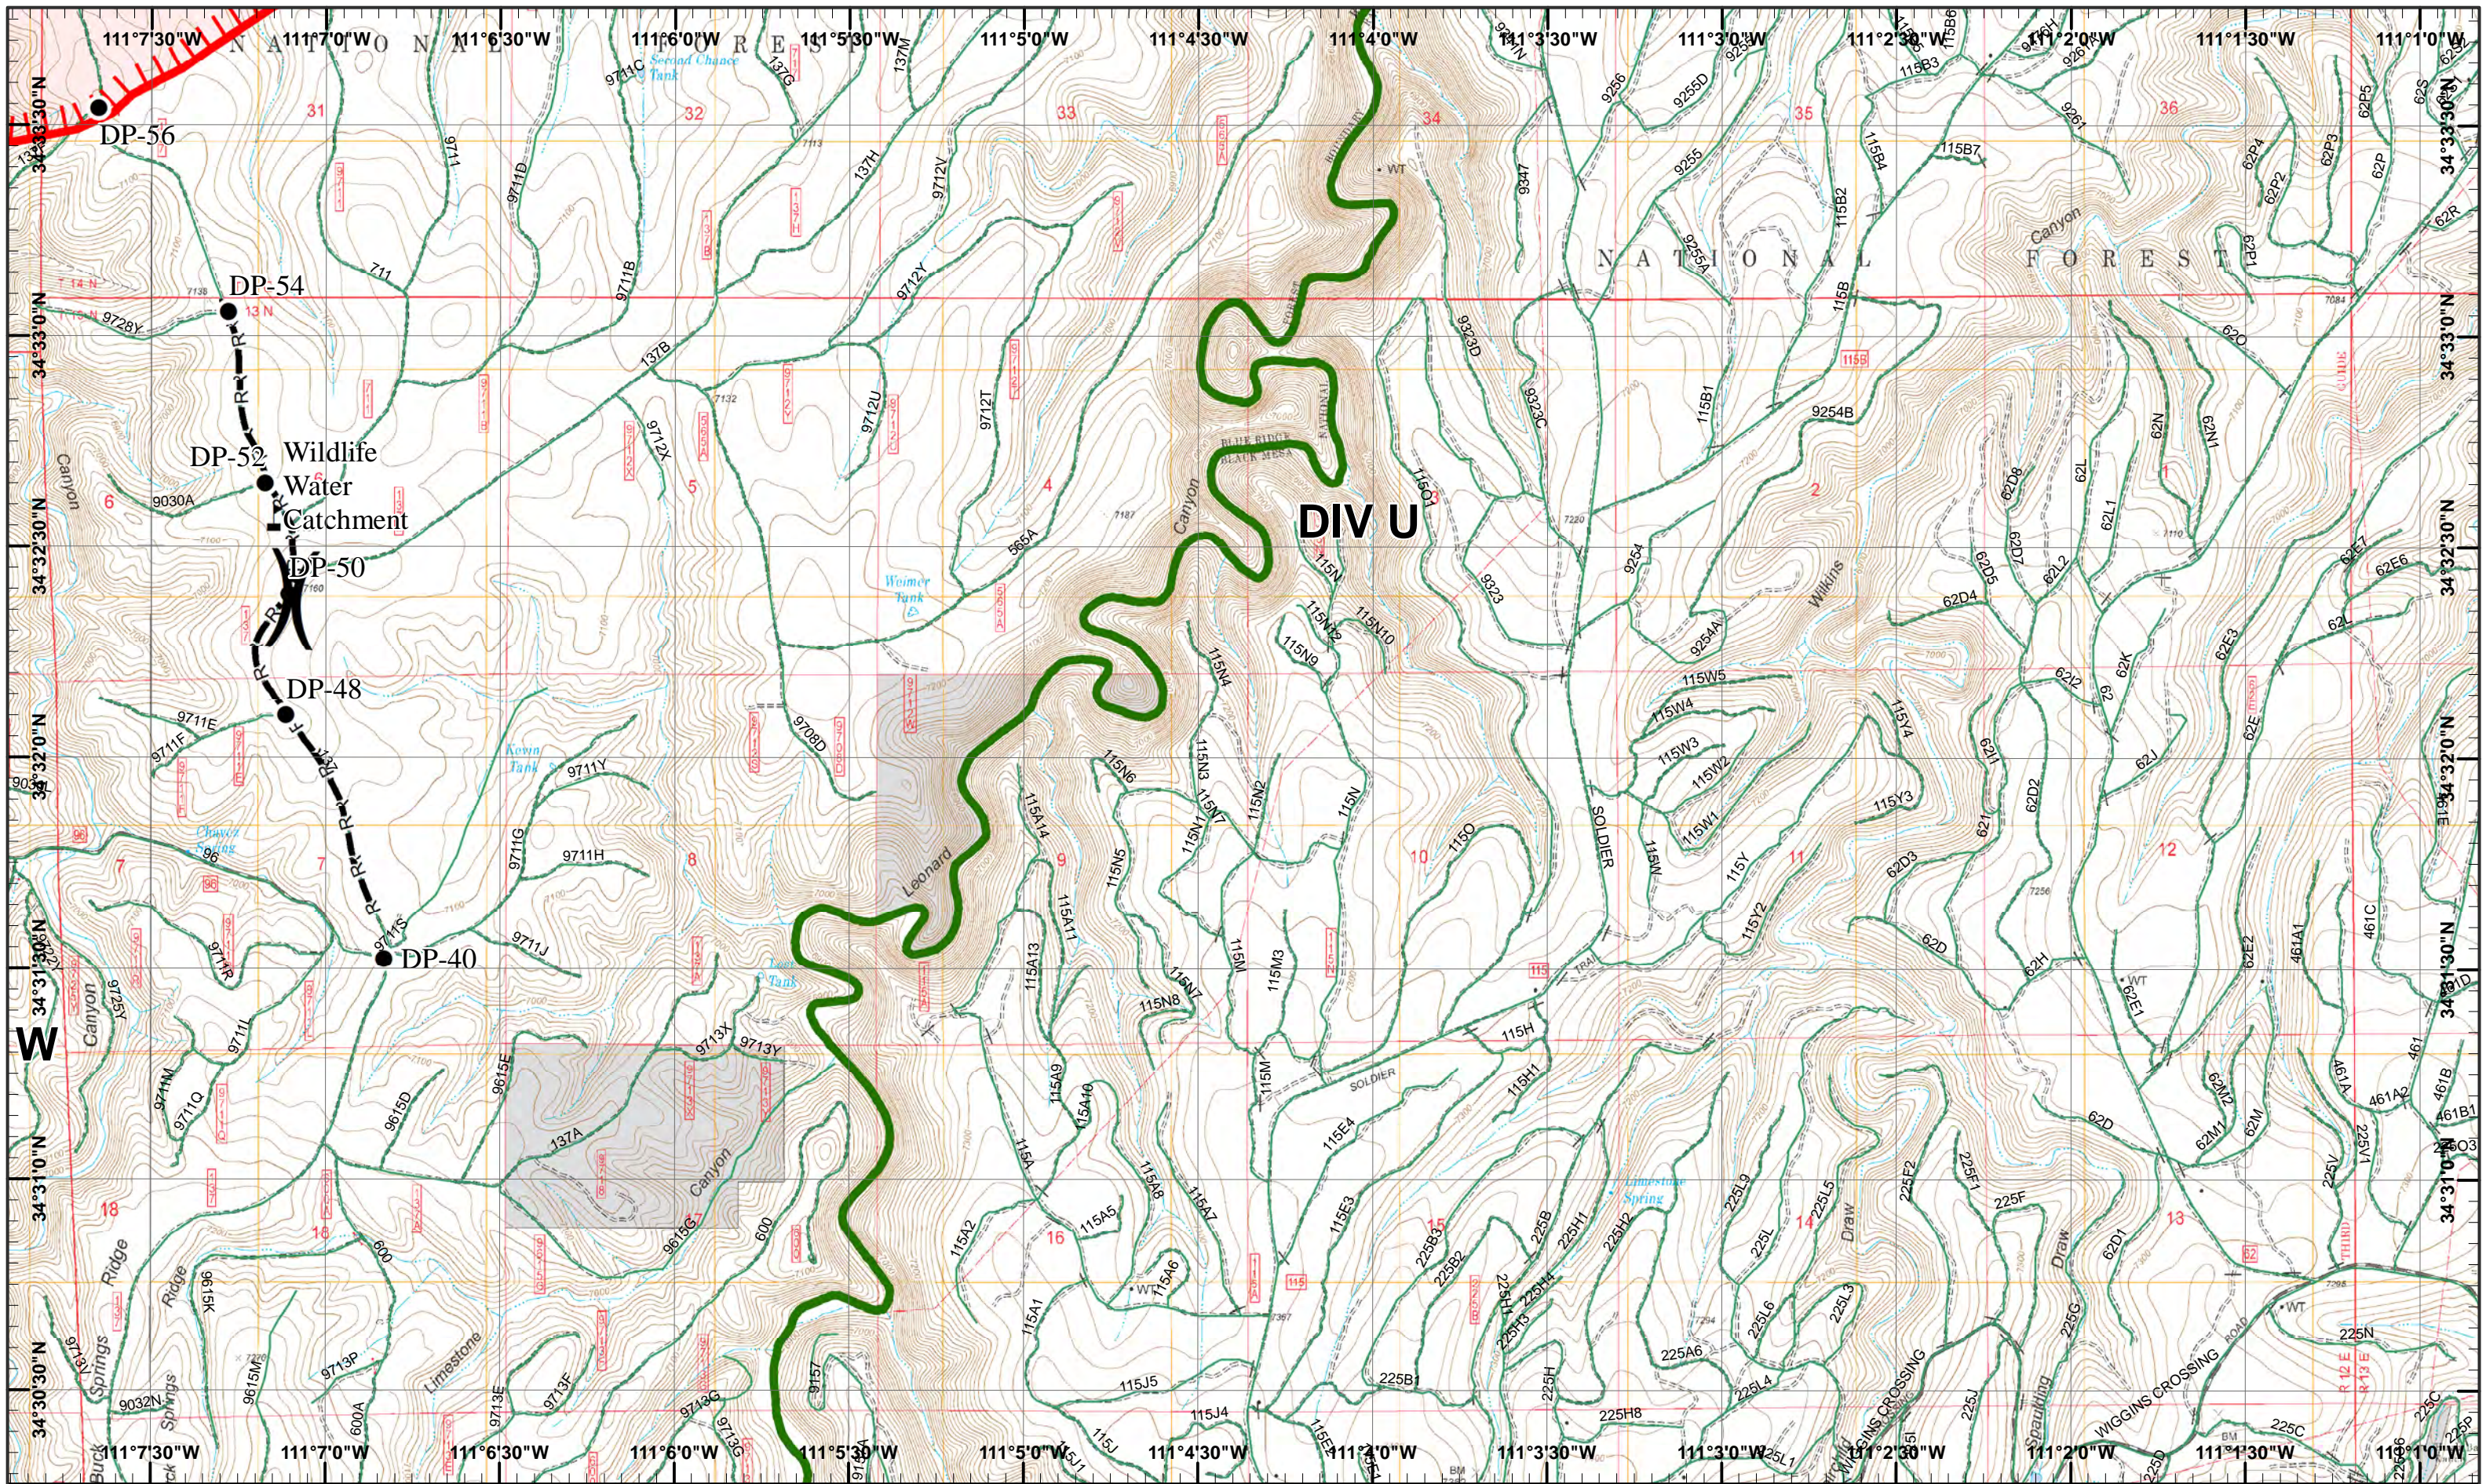

Map Created 4/29/2018 10:29:29 PM RDC

- Structure Addresses
- Drop Point
- Lookout
- Repeater
- Completed Dozer Line
- Private Ownership
- Value at Risk
- IR Isolated Heat Source
- Uncontrolled Fire Edge

1	2
3	4
5	6
7	8

Page 5  
 )( Division  
 || Branch

**Tinder Incident**  
 Day Operational Periods 4/30/2018

GIS Acres 9,300  
 4/29/2018 19:30

- Structure Addresses
- Drop Point
- Private Ownership
- Value at Risk
- Uncontrolled Fire Edge

1	2
3	4
5	6
7	8

Page 6  
 )( Division  
 || Branch

**Tinder Incident**  
 Day Operational Periods 4/30/2018

- North
- Drop Point
- IR Isolated Heat Source
- Water Source
- Private Ownership
- Helispot
- Lookout
- Uncontrolled Fire Edge

Map Created 4/29/2018 10:30:38 PM RDC

1	2
3	4
5	6
7	8

Page 7  
 )( Division  
 ][ Branch

**Tinder Incident**  
 Day Operational Periods 4/30/2018

GIS Acres 9,300  
 4/29/2018 19:30

- Drop Point
- Road as Completed Line
- Uncontrolled Fire Edge
- IR Isolated Heat Source
- Private Ownership