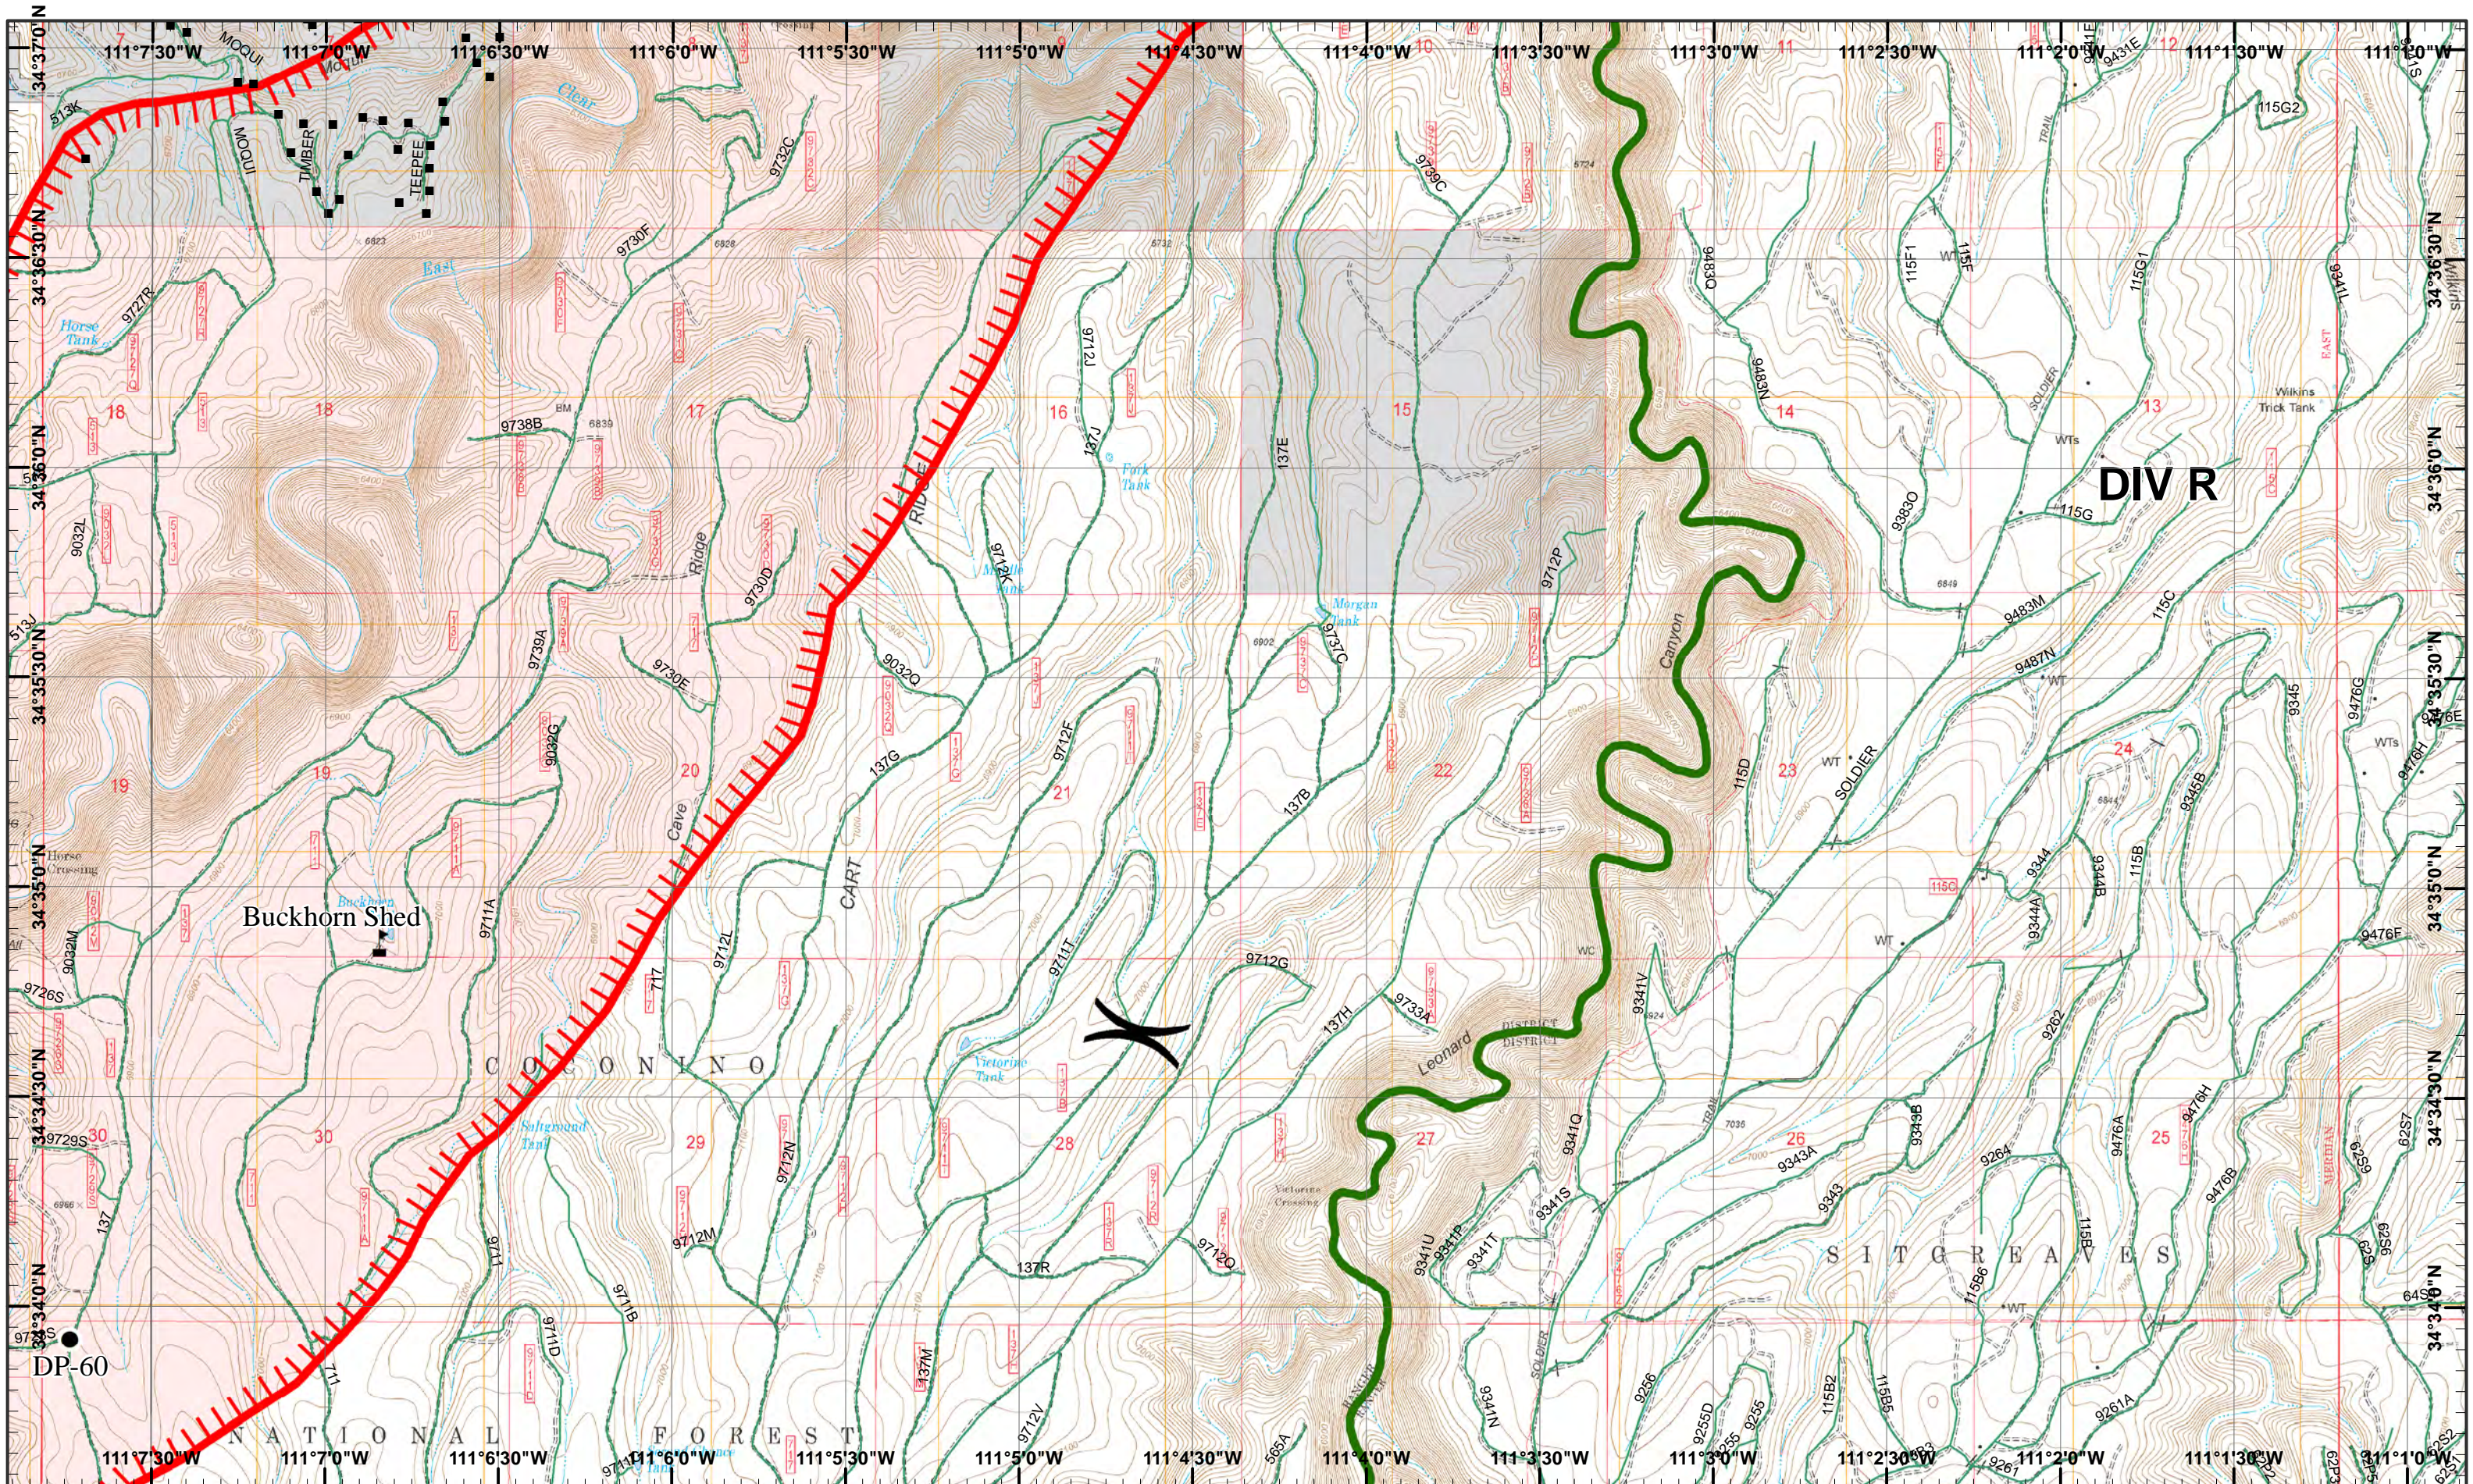

Map Created 4/29/2018 10:29:29 PM RDC

- Structure Addresses
- Drop Point
- Lookout
- Repeater
- Completed Dozer Line
- Private Ownership
- Value at Risk
- IR Isolated Heat Source
- Uncontrolled Fire Edge

1	2
3	4
5	6
7	8

Page 5  
 )( Division  
 || Branch

**Tinder Incident**  
 Day Operational Periods 4/30/2018

GIS Acres 9,300  
 4/29/2018 19:30

- Structure Addresses
- Drop Point
- Private Ownership
- Value at Risk
- Uncontrolled Fire Edge

1	2
3	4
5	6
7	8

Page 6  
 )( Division  
 || Branch

**Tinder Incident**  
 Day Operational Periods 4/30/2018

- North
- Drop Point
- IR Isolated Heat Source
- Water Source
- Private Ownership
- Helispot
- Lookout
- Uncontrolled Fire Edge

Map Created 4/29/2018 10:30:38 PM RDC

1	2
3	4
5	6
7	8

Page 7  
 )( Division  
 ][ Branch

**Tinder Incident**  
 Day Operational Periods 4/30/2018

GIS Acres 9,300  
 4/29/2018 19:30

- Drop Point
- Road as Completed Line
- Uncontrolled Fire Edge
- IR Isolated Heat Source
- Private Ownership