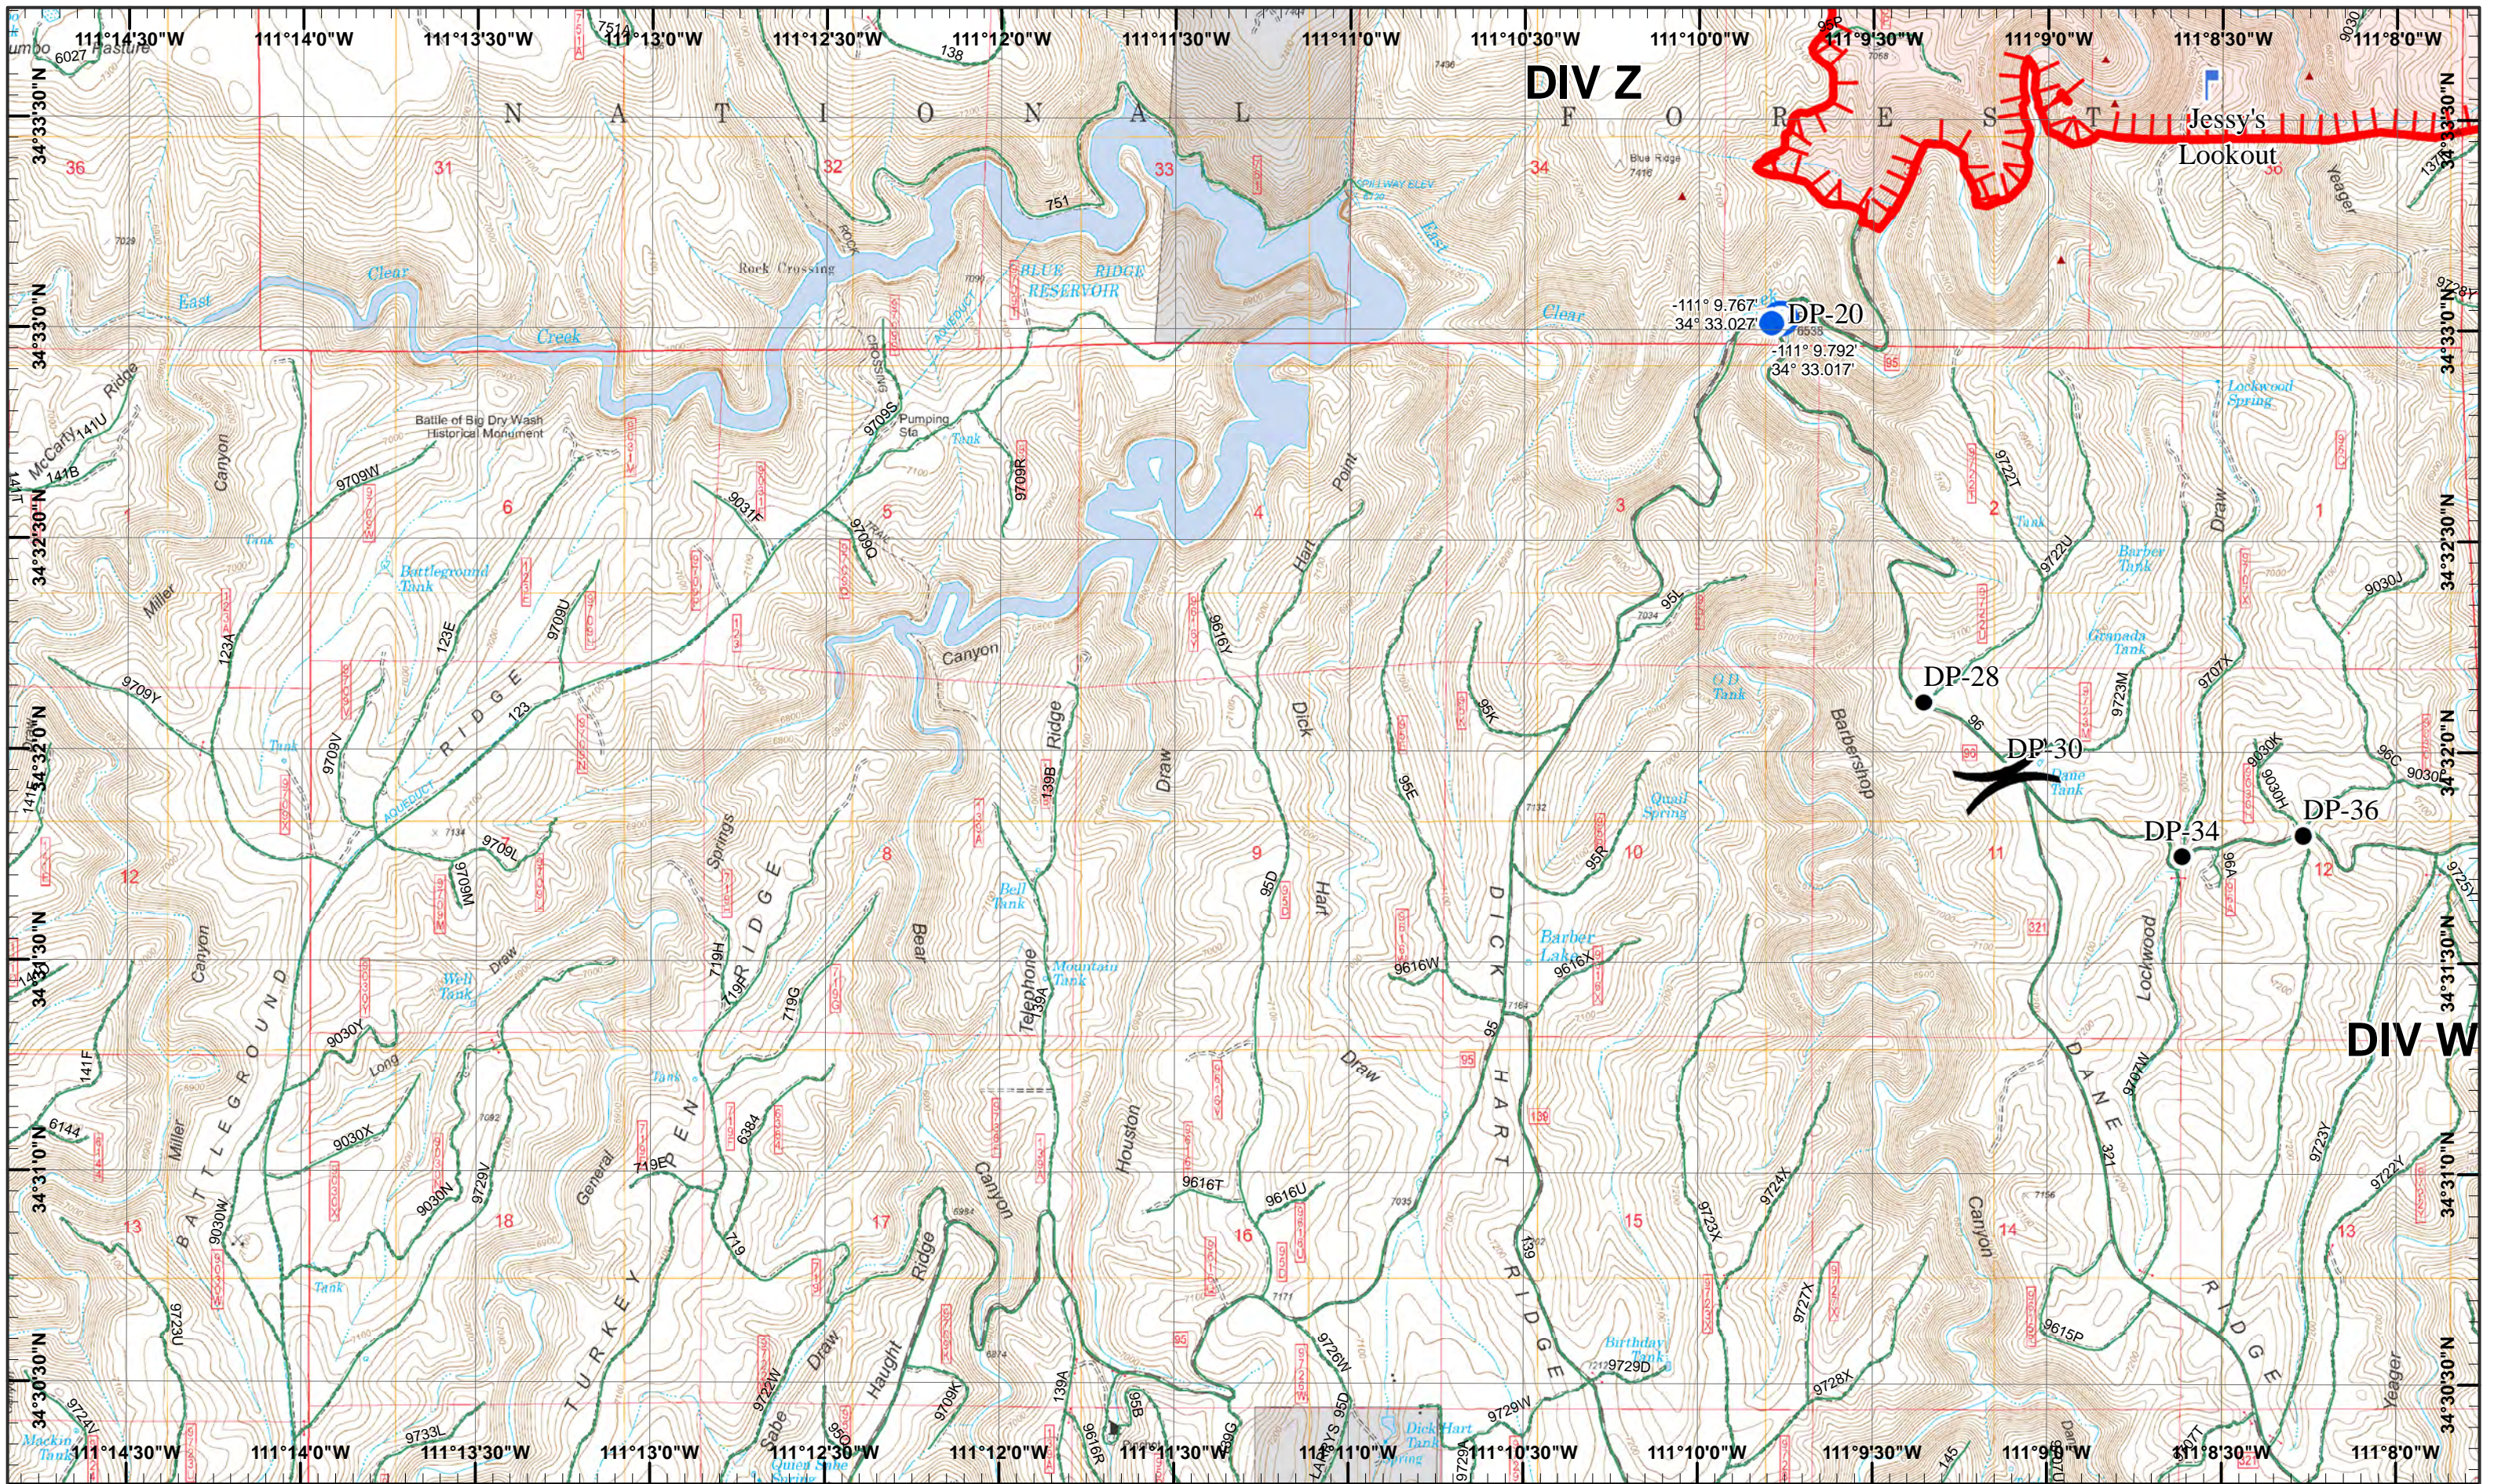

Map Created 4/29/2018 10:29:29 PM RDC

- Structure Addresses
- Drop Point
- Lookout
- Repeater
- Completed Dozer Line
- Private Ownership
- Value at Risk
- IR Isolated Heat Source
- Uncontrolled Fire Edge

1	2
3	4
5	6
7	8

Page 5  
 )( Division  
 || Branch

**Tinder Incident**  
 Day Operational Periods 4/30/2018

GIS Acres 9,300  
 4/29/2018 19:30

- Structure Addresses
- Drop Point
- Private Ownership
- Value at Risk
- Uncontrolled Fire Edge

1	2
3	4
5	6
7	8

Page 6  
 )( Division  
 || Branch

**Tinder Incident**  
 Day Operational Periods 4/30/2018

- North
- Drop Point
- IR Isolated Heat Source
- Water Source
- Private Ownership
- Helispot
- Lookout
- Uncontrolled Fire Edge

Map Created 4/29/2018 10:30:38 PM RDC

1	2
3	4
5	6
7	8

Page 7  
 )( Division  
 ][ Branch

**Tinder Incident**  
 Day Operational Periods 4/30/2018

GIS Acres 9,300  
 4/29/2018 19:30

- Drop Point
- Road as Completed Line
- Uncontrolled Fire Edge
- IR Isolated Heat Source
- Private Ownership