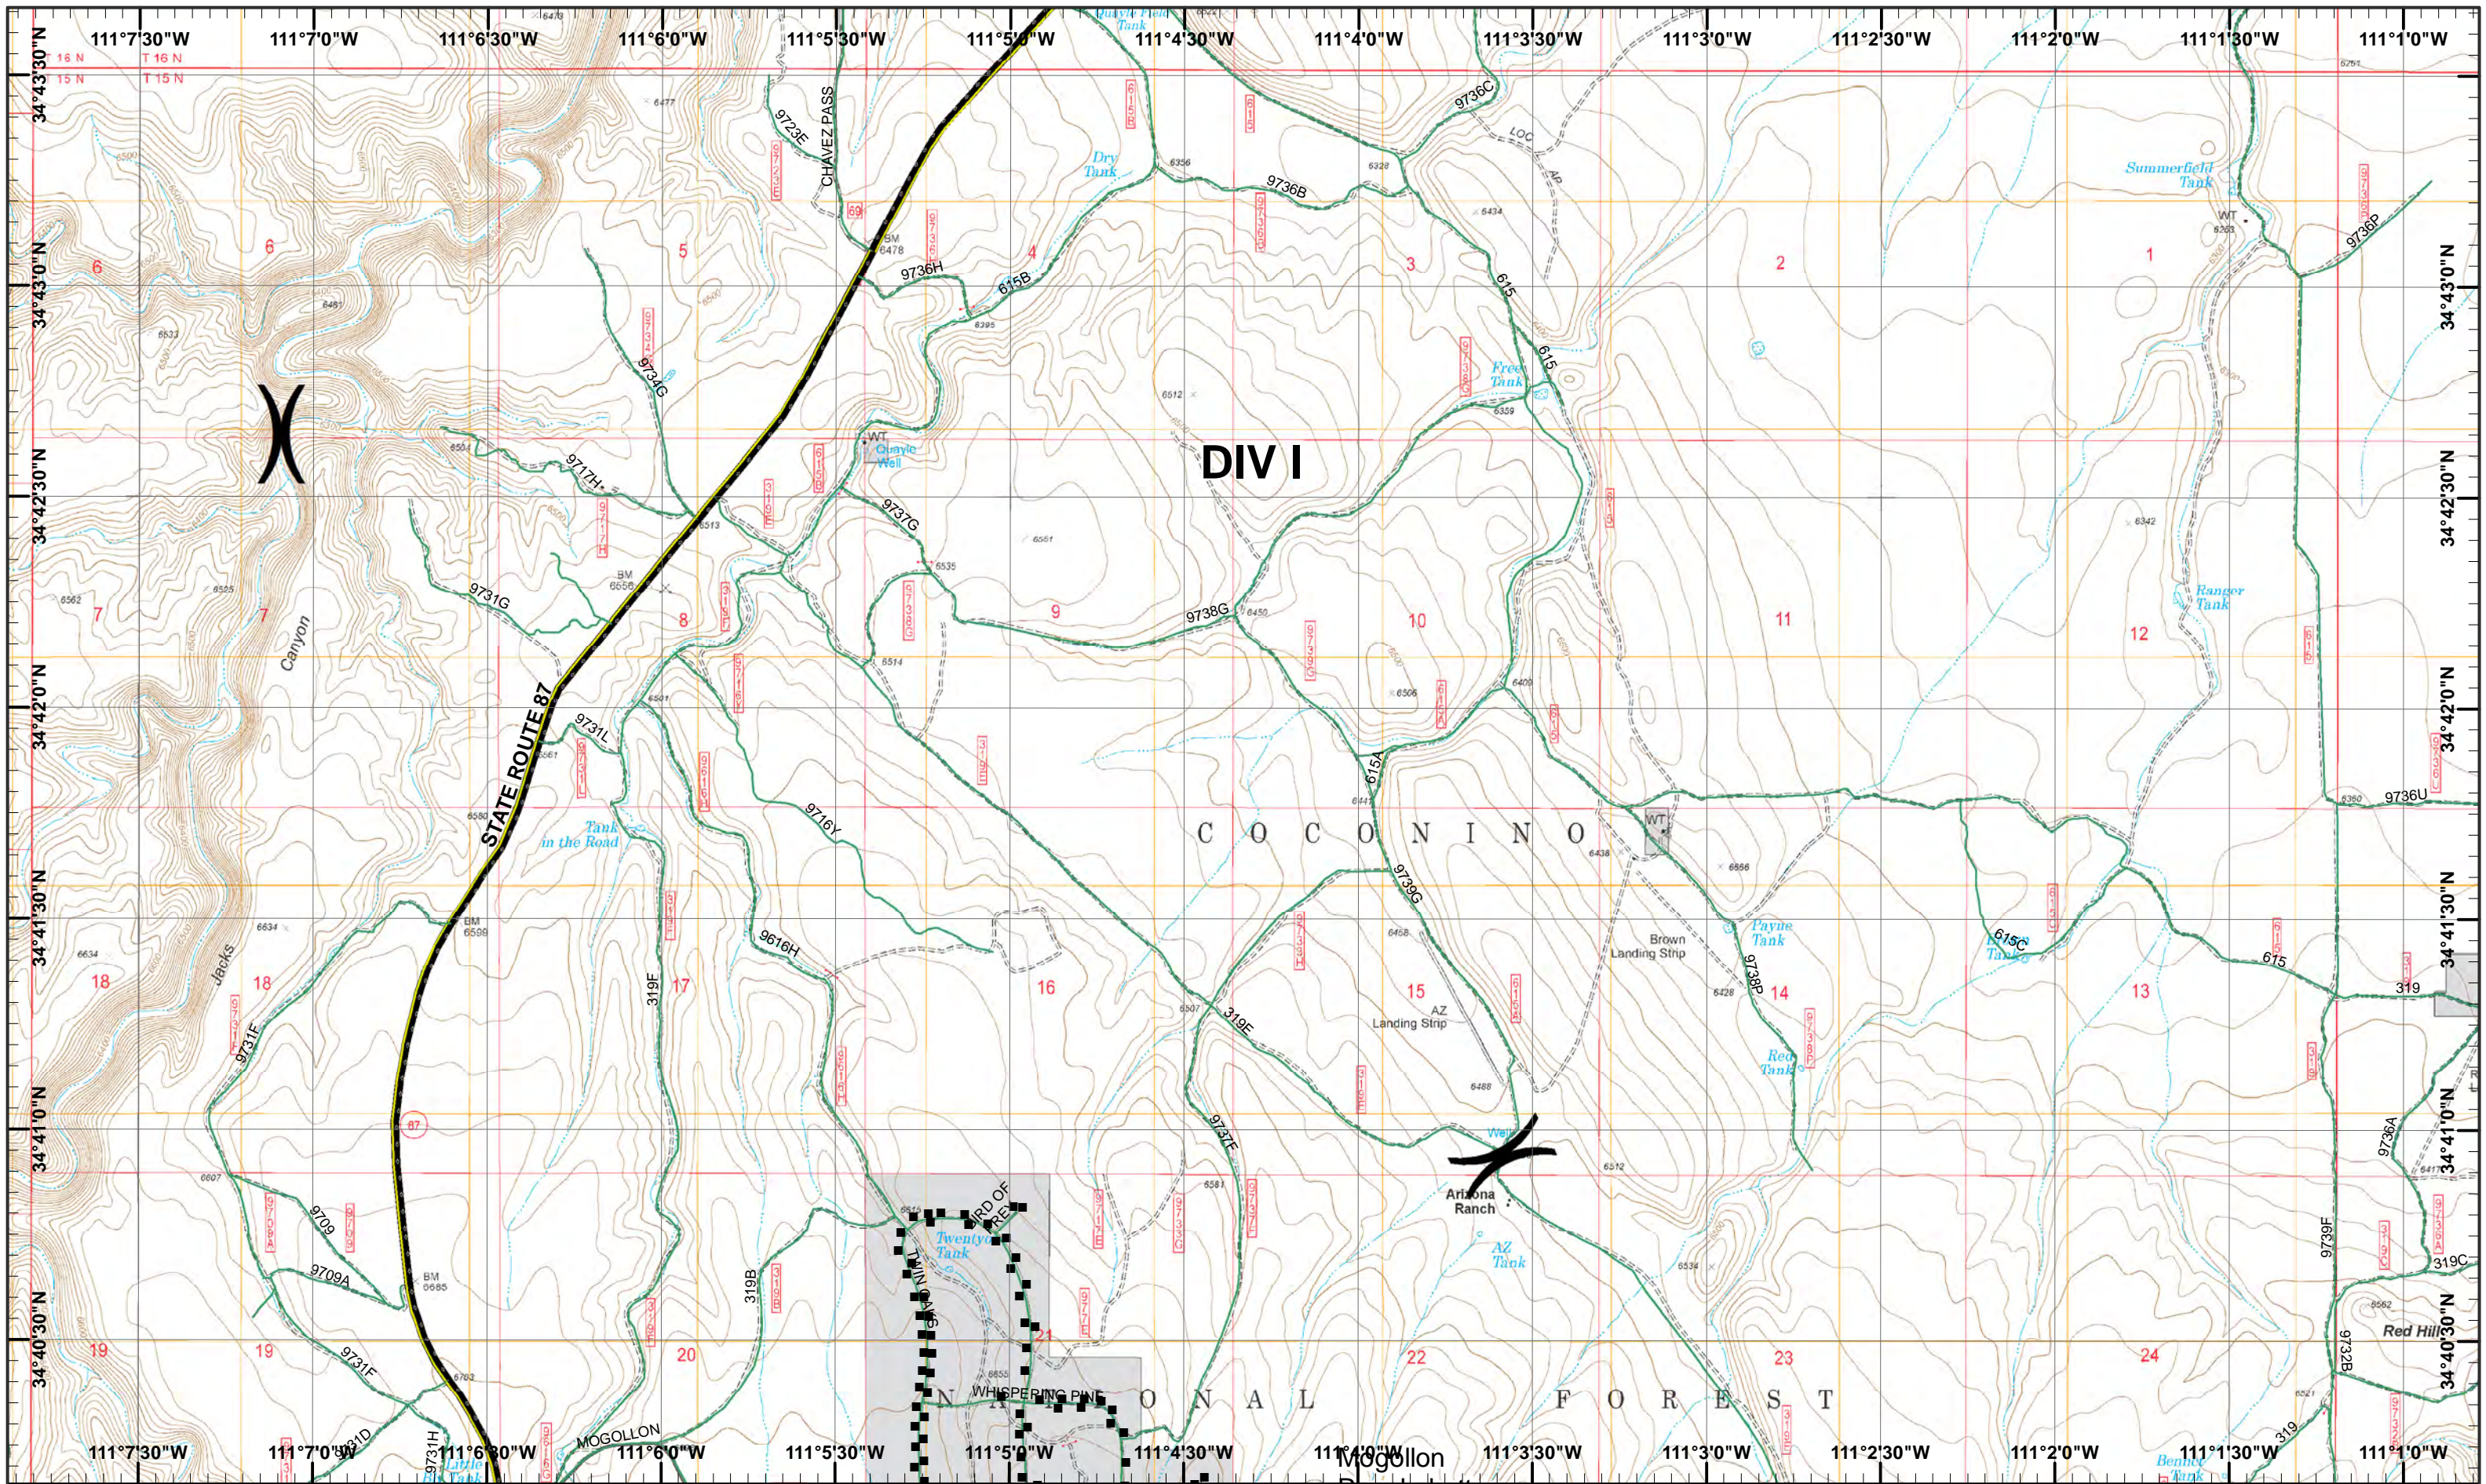

**Tinder Incident**  
 Day Operational Periods 4/30/2018

GIS Acres 9,300  
 4/29/2018 19:30

 Structure Addresses  
 Private Ownership

1	2
3	4
5	6
7	8

Page 1  
 )( Division  
 )( Branch

**Tinder Incident**  
 Day Operational Periods 4/30/2018

■ Structure Addresses   
 ⊕ Drop Point   
 ⊕ Water Source   
 ■ Private Ownership   
 --- Uncontrolled Fire Edge

**Tinder Incident**  
 Day Operational Periods 4/30/2018

GIS Acres 9,300  
 4/29/2018 19:30

Map Created 4/29/2018 10:29:29 PM RDC

- Structure Addresses
- Drop Point
- Lookout
- Repeater
- Completed Dozer Line
- Private Ownership
- Value at Risk
- IR Isolated Heat Source
- Uncontrolled Fire Edge

Map Created 4/29/2018 10:30:38 PM RDC

1	2
3	4
5	6
7	8

Page 7  
 )( Division  
 ][ Branch

**Tinder Incident**  
 Day Operational Periods 4/30/2018

GIS Acres 9,300  
 4/29/2018 19:30

- Drop Point
- Road as Completed Line
- Uncontrolled Fire Edge
- IR Isolated Heat Source
- Private Ownership