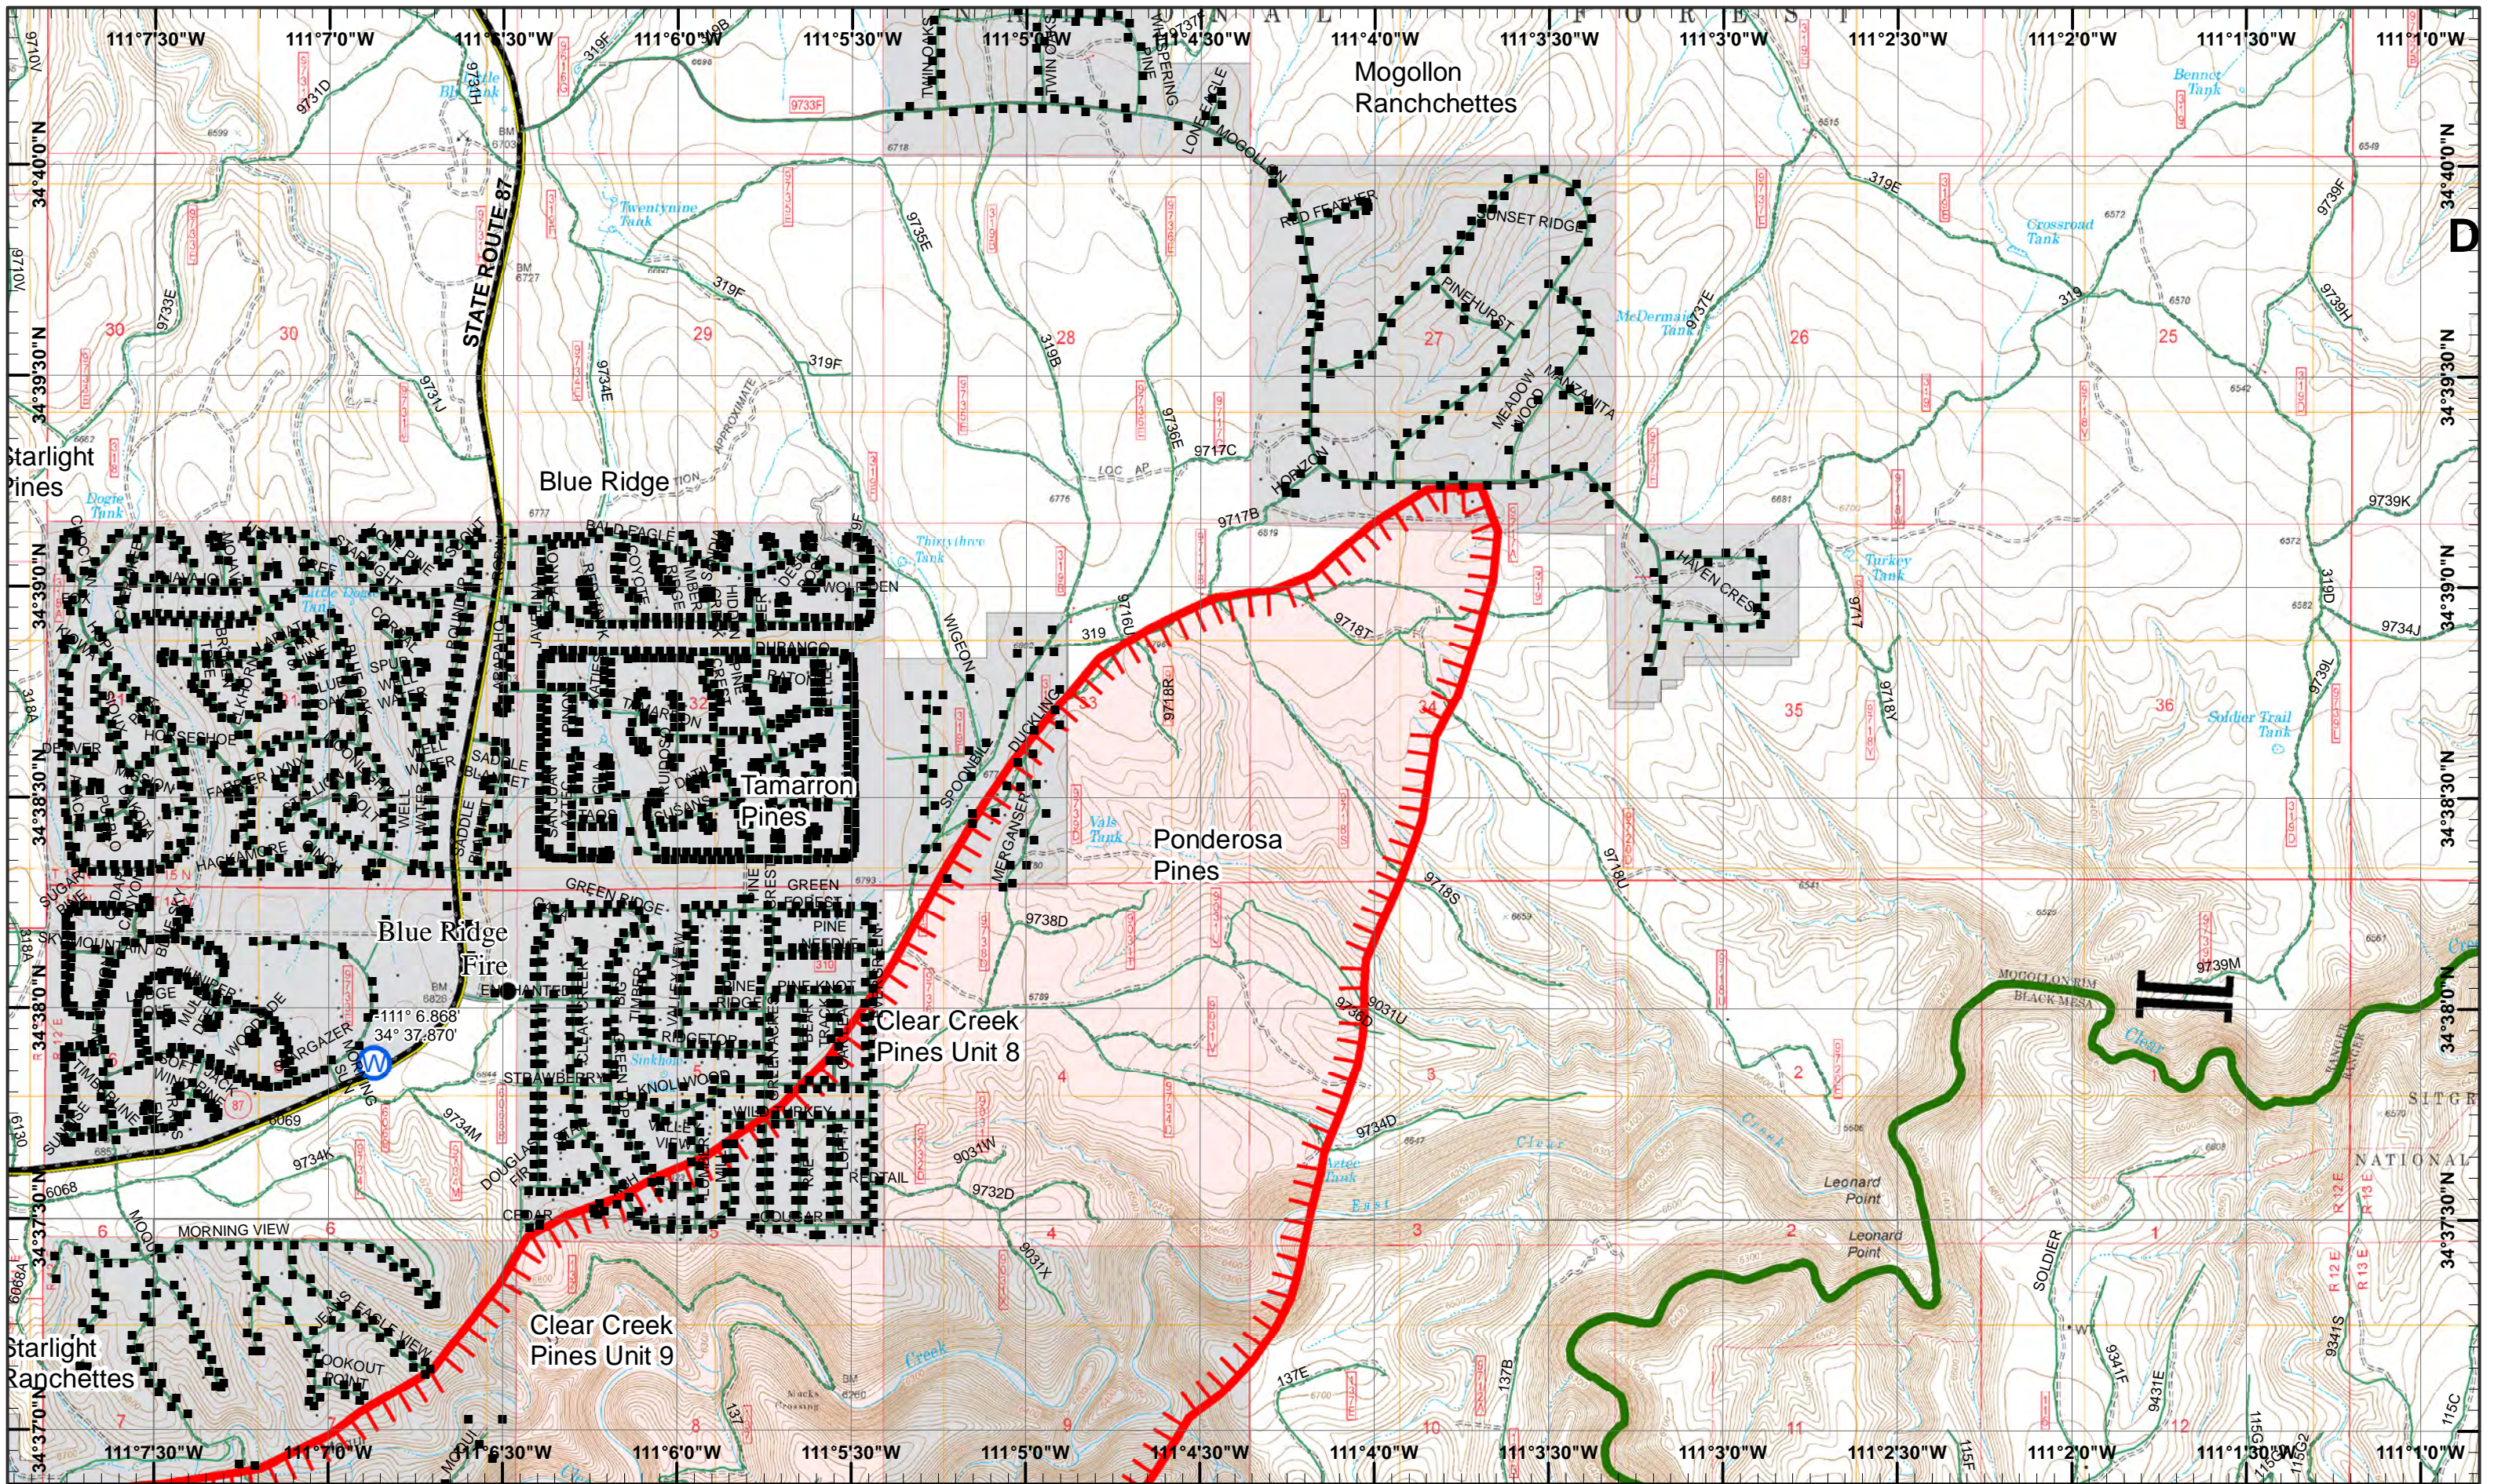

Tinder Incident
Day Operational Periods 4/30/2018

GIS Acres 9,300
4/29/2018 19:30
Map Created 4/29/2018 10:28:53 PM RDC

■ Structure Addresses
⊕ Drop Point
⊕ Water Source
■ Private Ownership
--- Uncontrolled Fire Edge