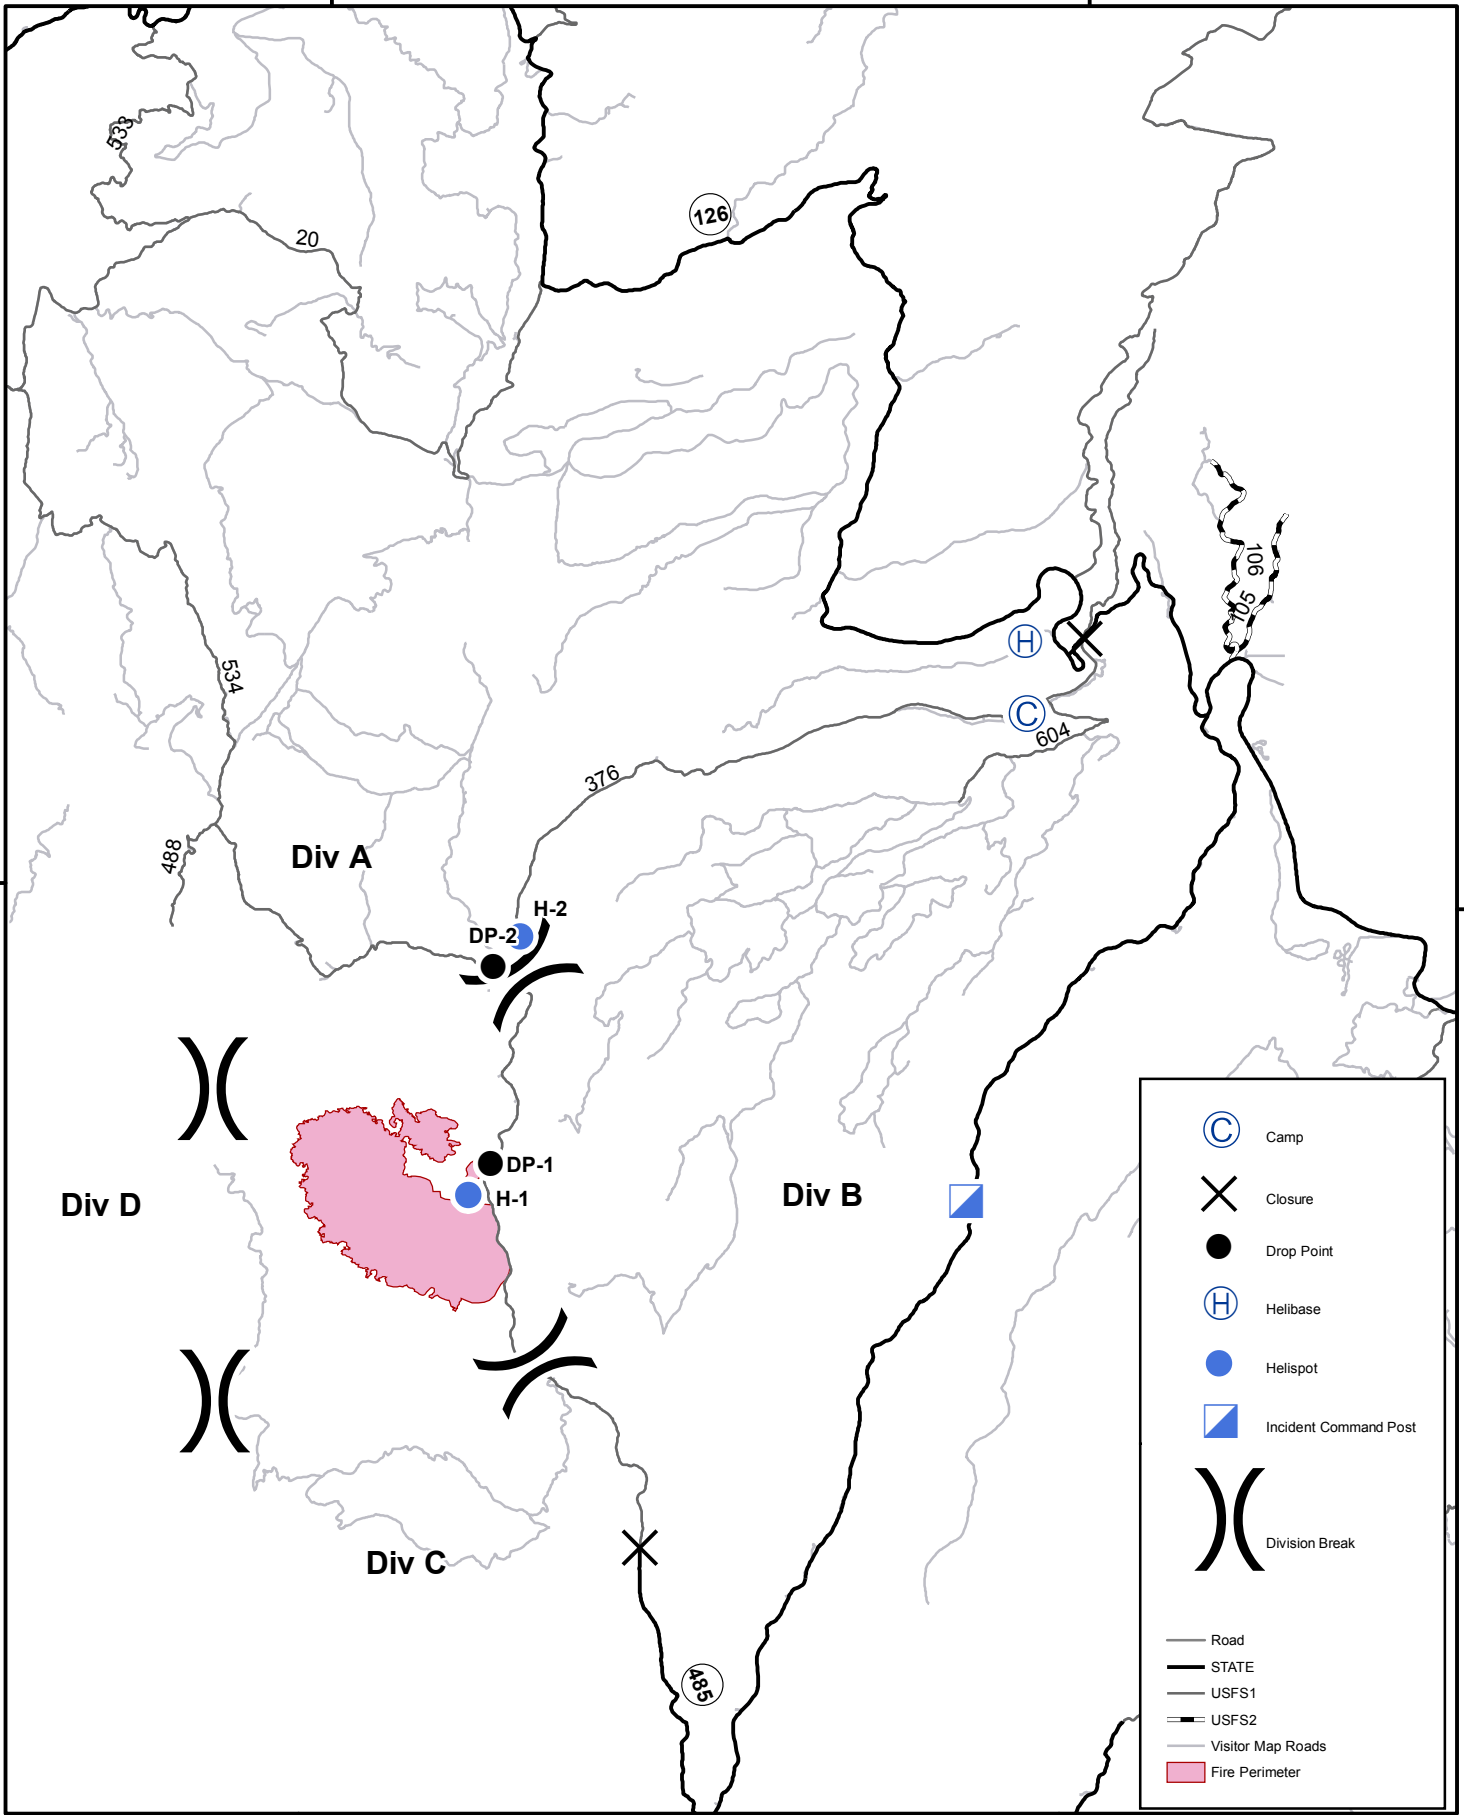

106°50'0"W

106°40'0"W

35°50'0"N

35°50'0"N

	Camp
	Closure
	Drop Point
	Helibase
	Helispot
	Incident Command Post
	Division Break
	Road
	STATE
	USFS1
	USFS2
	Visitor Map Roads
	Fire Perimeter

106°50'0"W

106°40'0"W

Transportation Map
 July 26, 2018
 Day

Venado

NM-SNF-000562