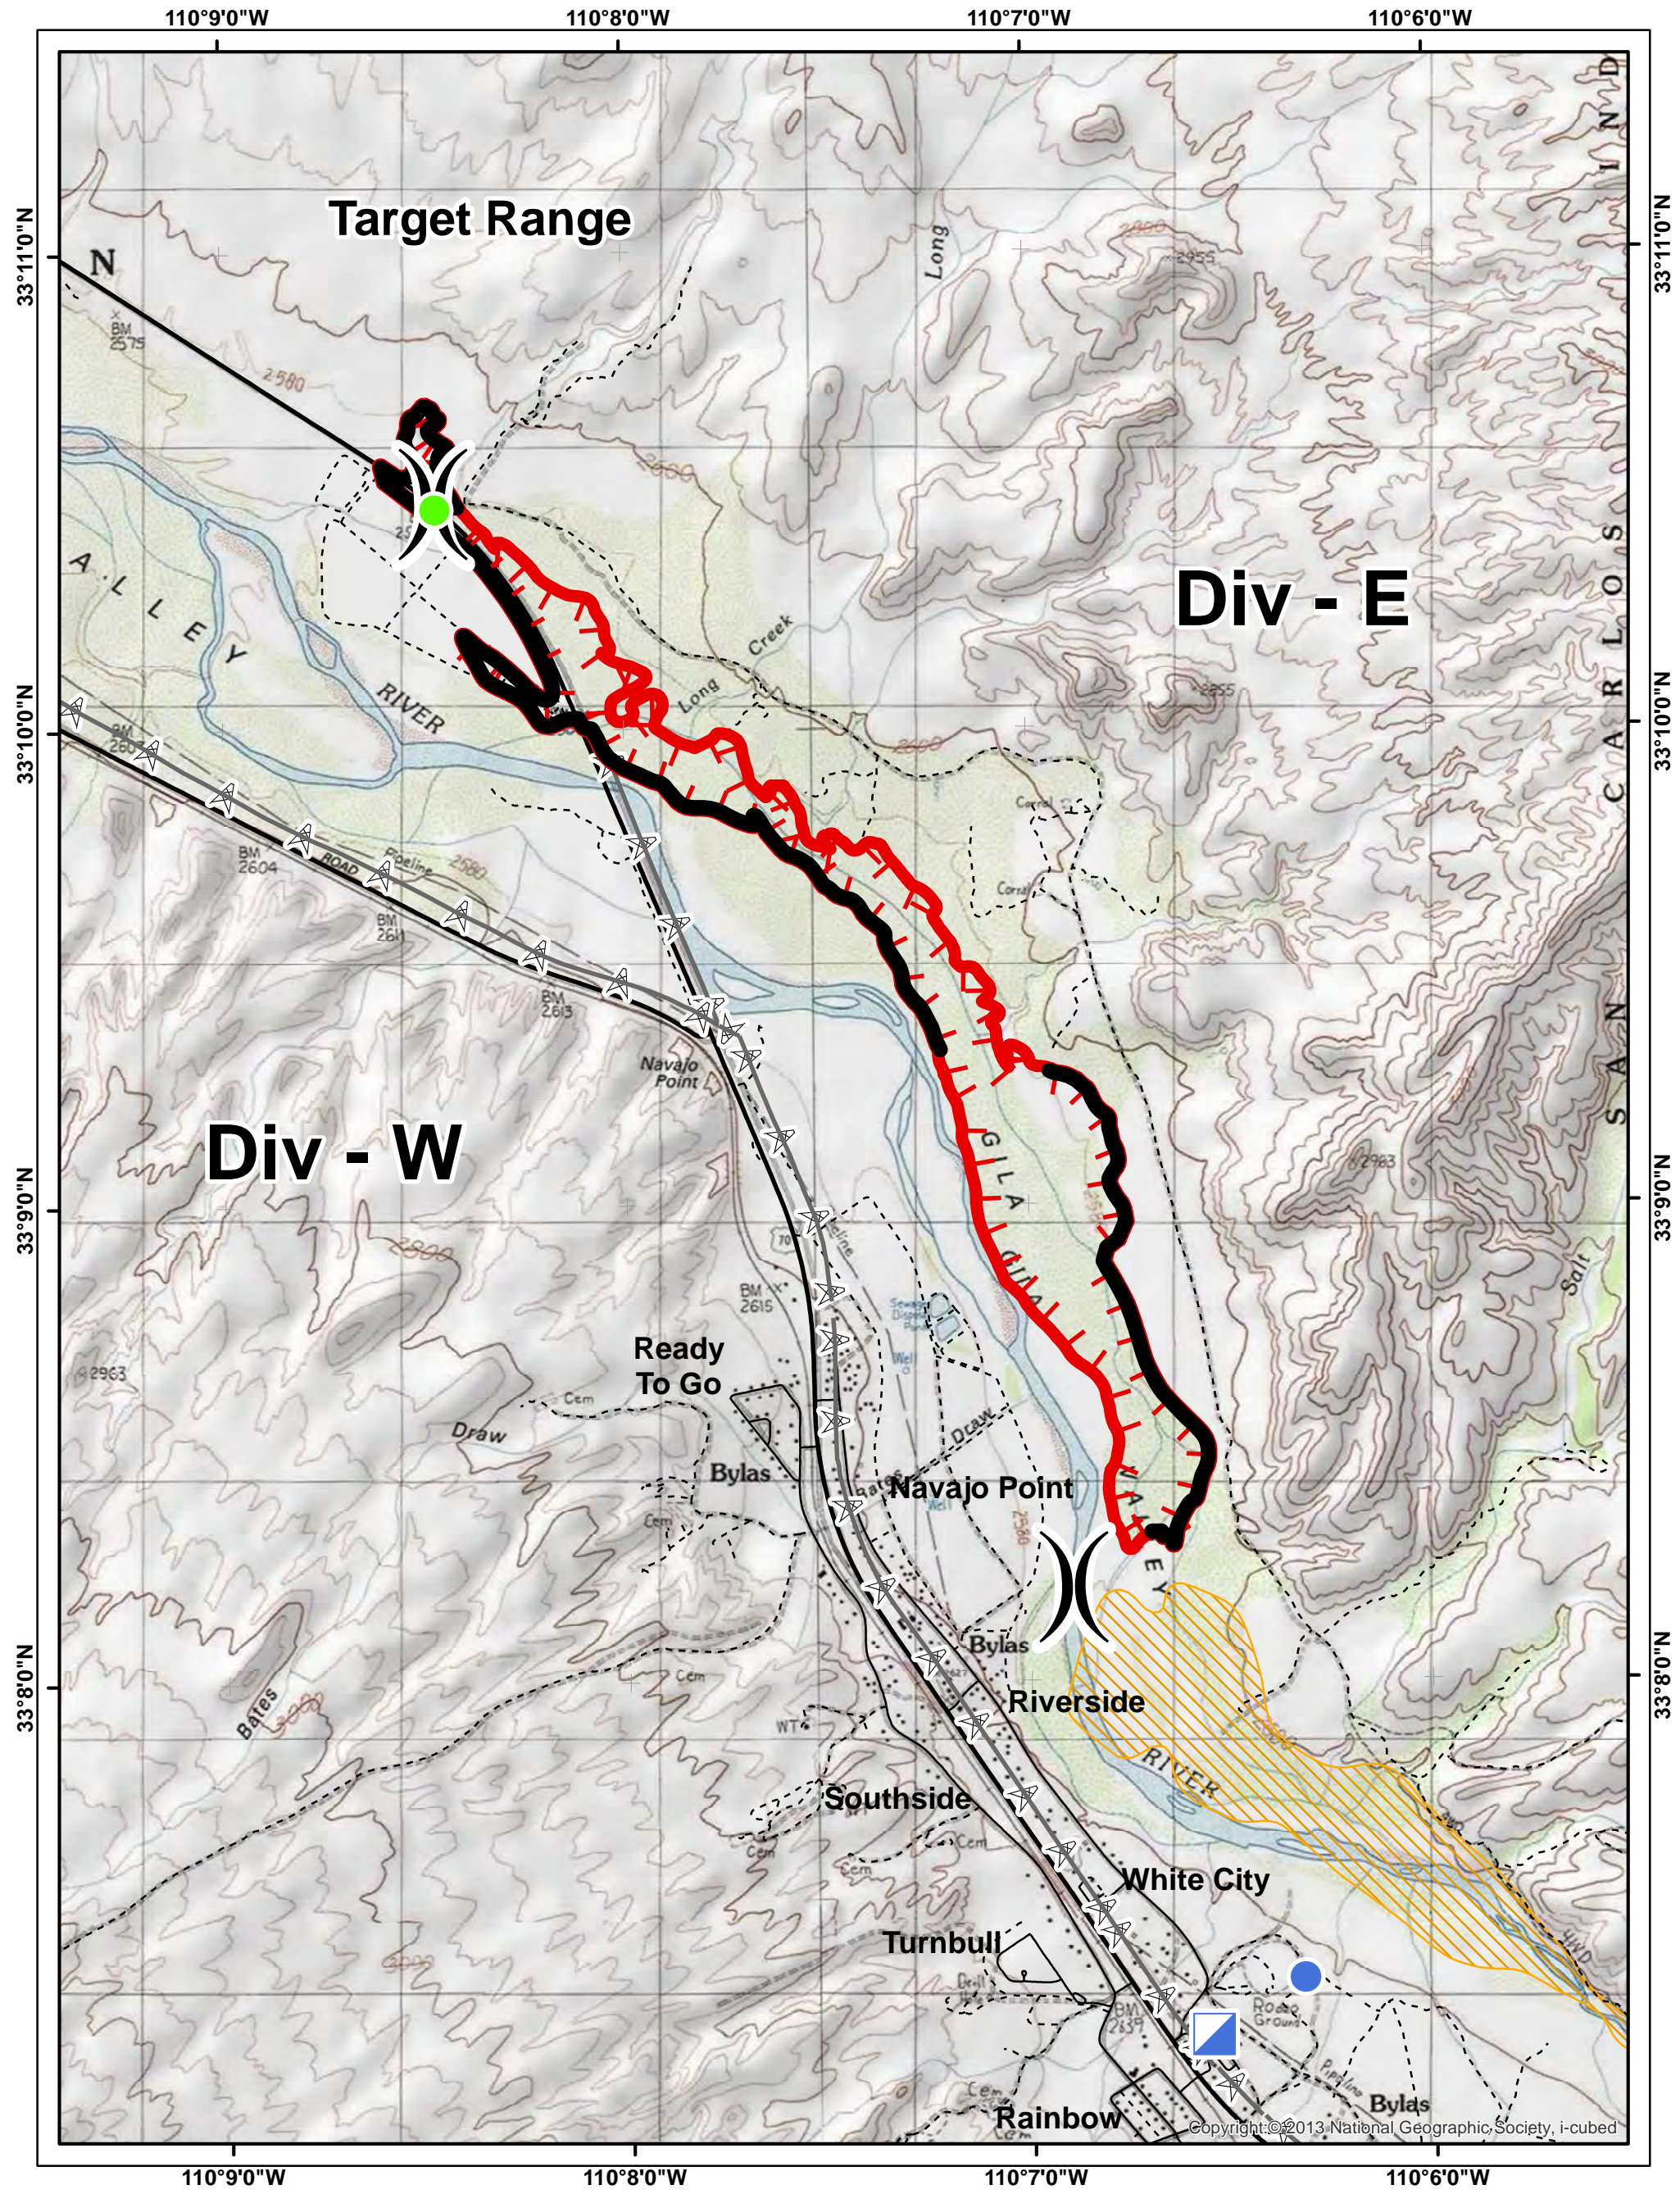

Bylas Fire

AZ-SCA-000587

06/14/2019
Briefing Map

340 Acres

	Fire Edge - Controlled		ICP	Roads	
	Fire Edge - Uncontrolled		DP 1		Highway
	2013 Bee Town Fire		Helispot		City Street
			Powerline		Dirt Road

1:24,000

0 0.25 0.5 1 Miles