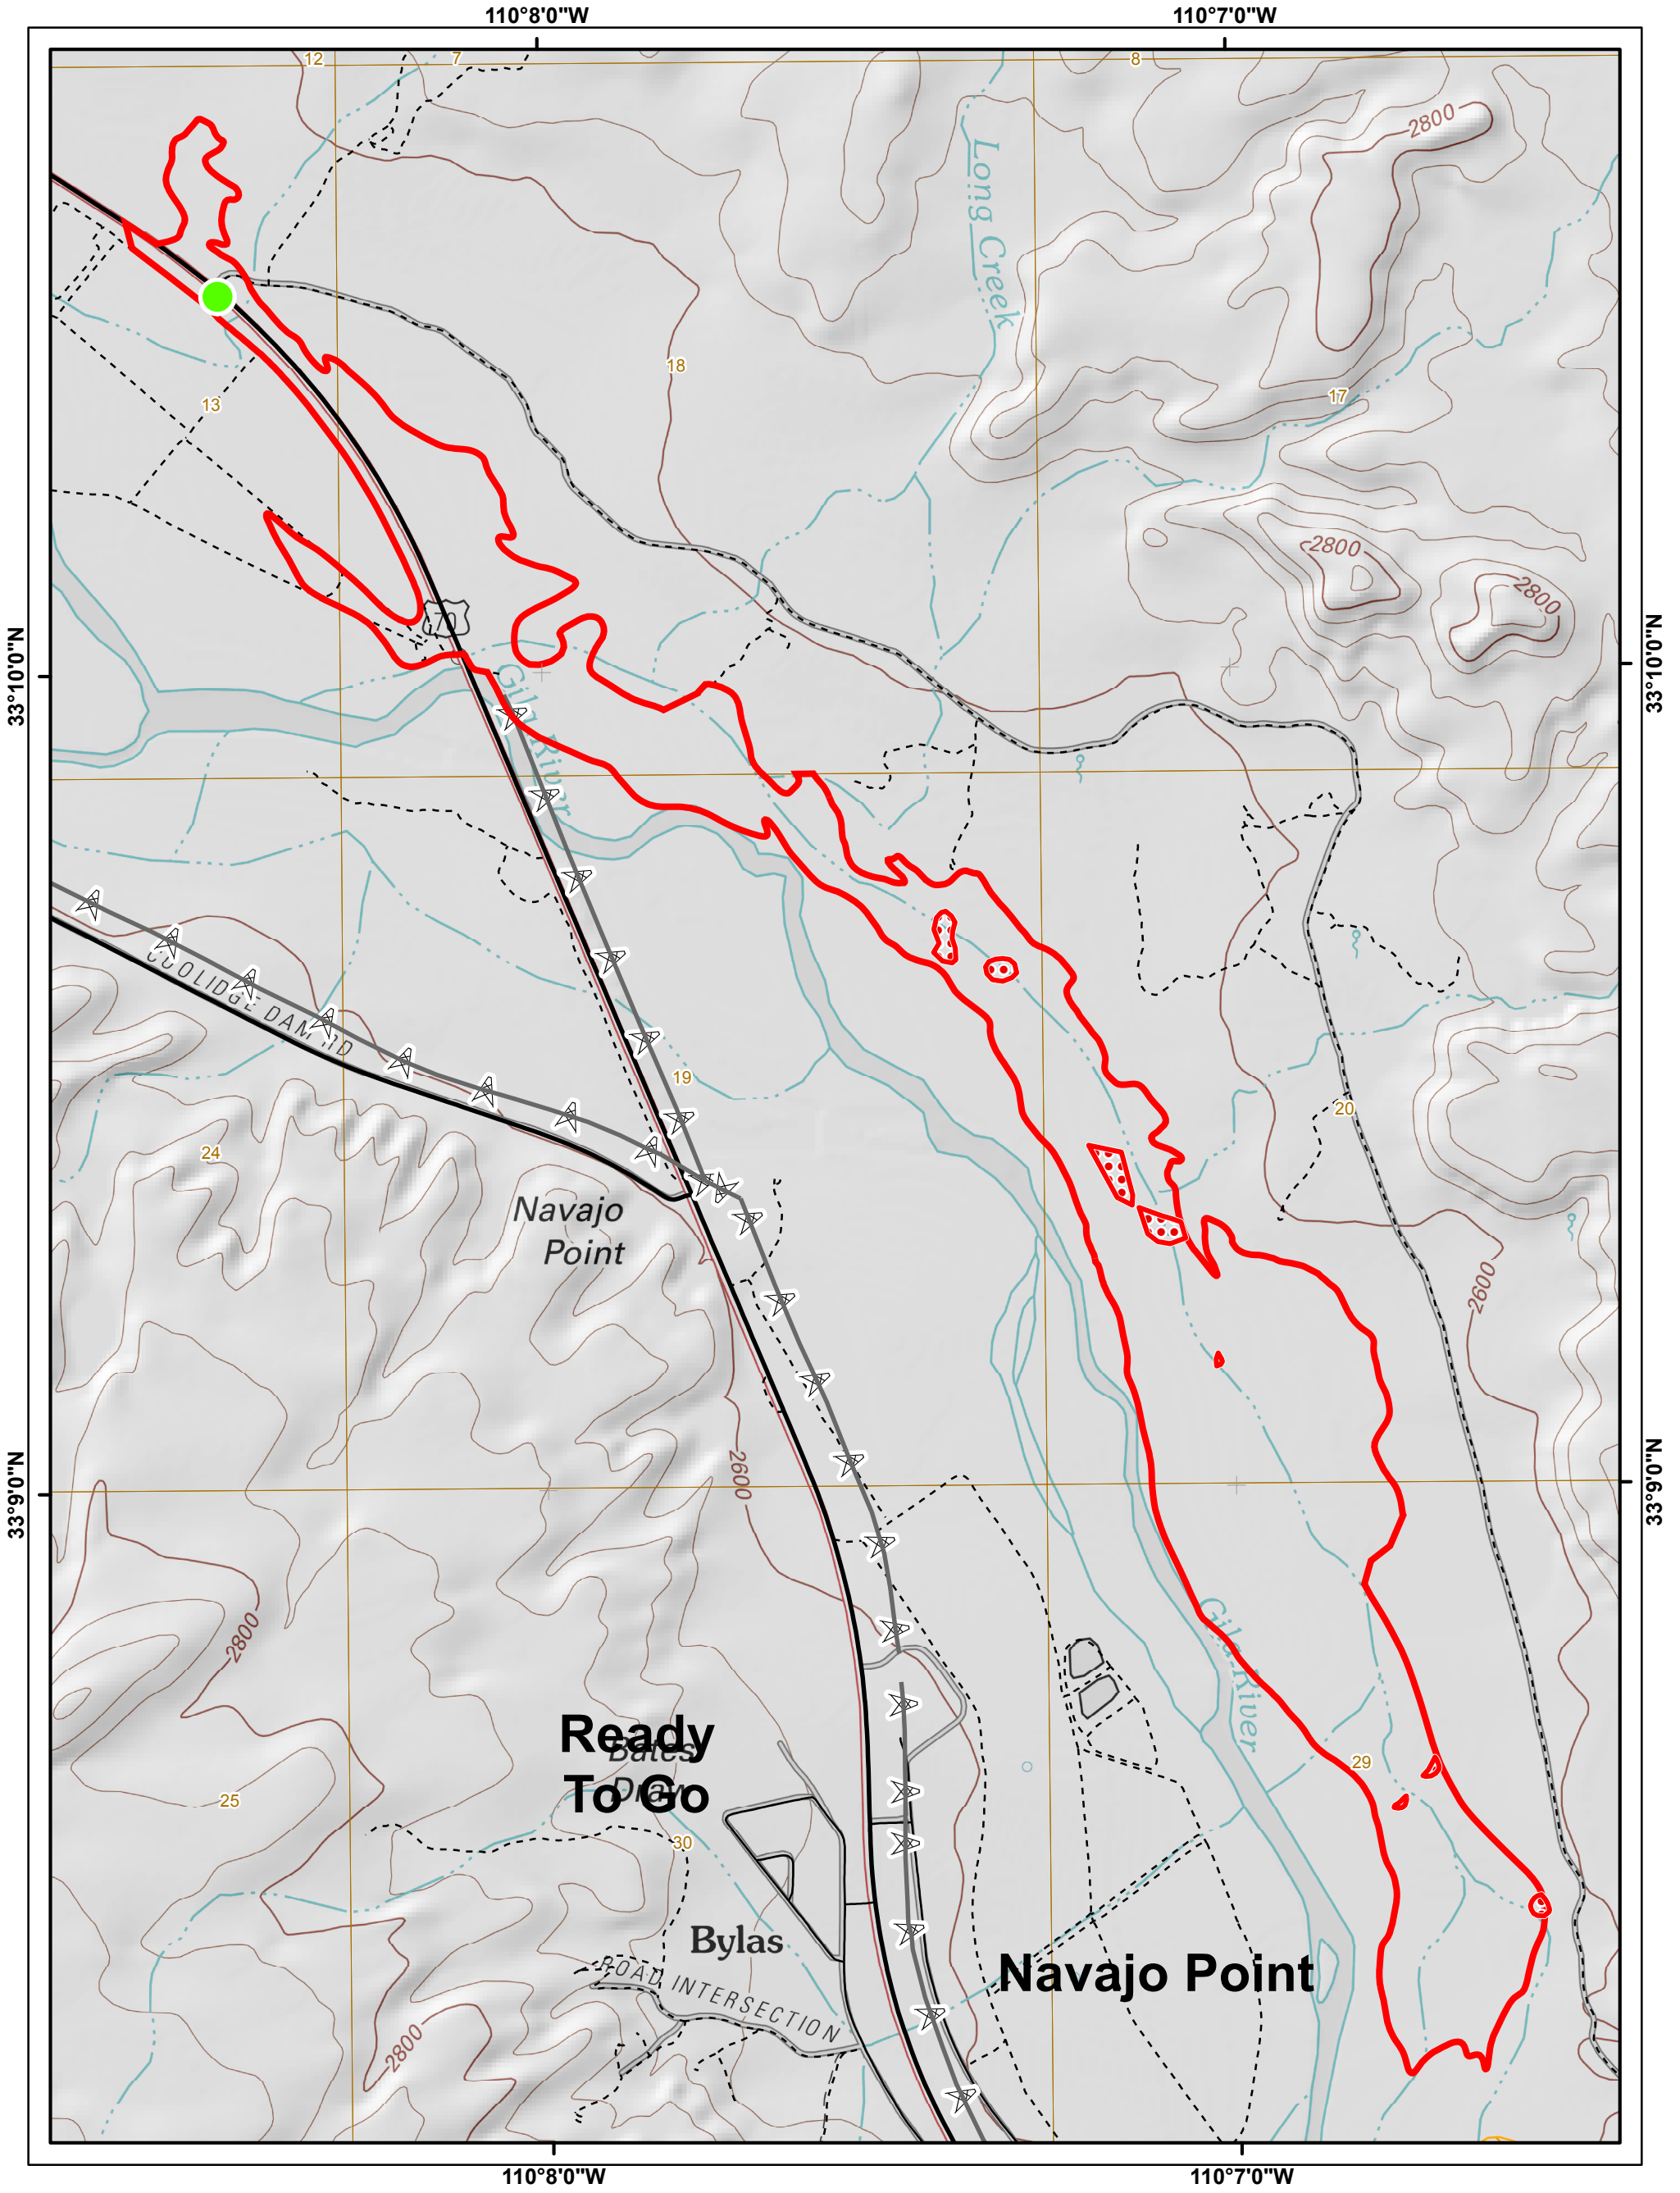

Bylas Fire

AZ-SCA-000587

06/15/2019
Infrared Map

340 Acres

	Scattered Heat		DP 1	Roads	
	Fire Edge - Uncontrolled		Powerline		Highway
	2013 Bee Town Fire		City Street		Dirt Road

1:14,000

0 0.125 0.25 0.5 Miles