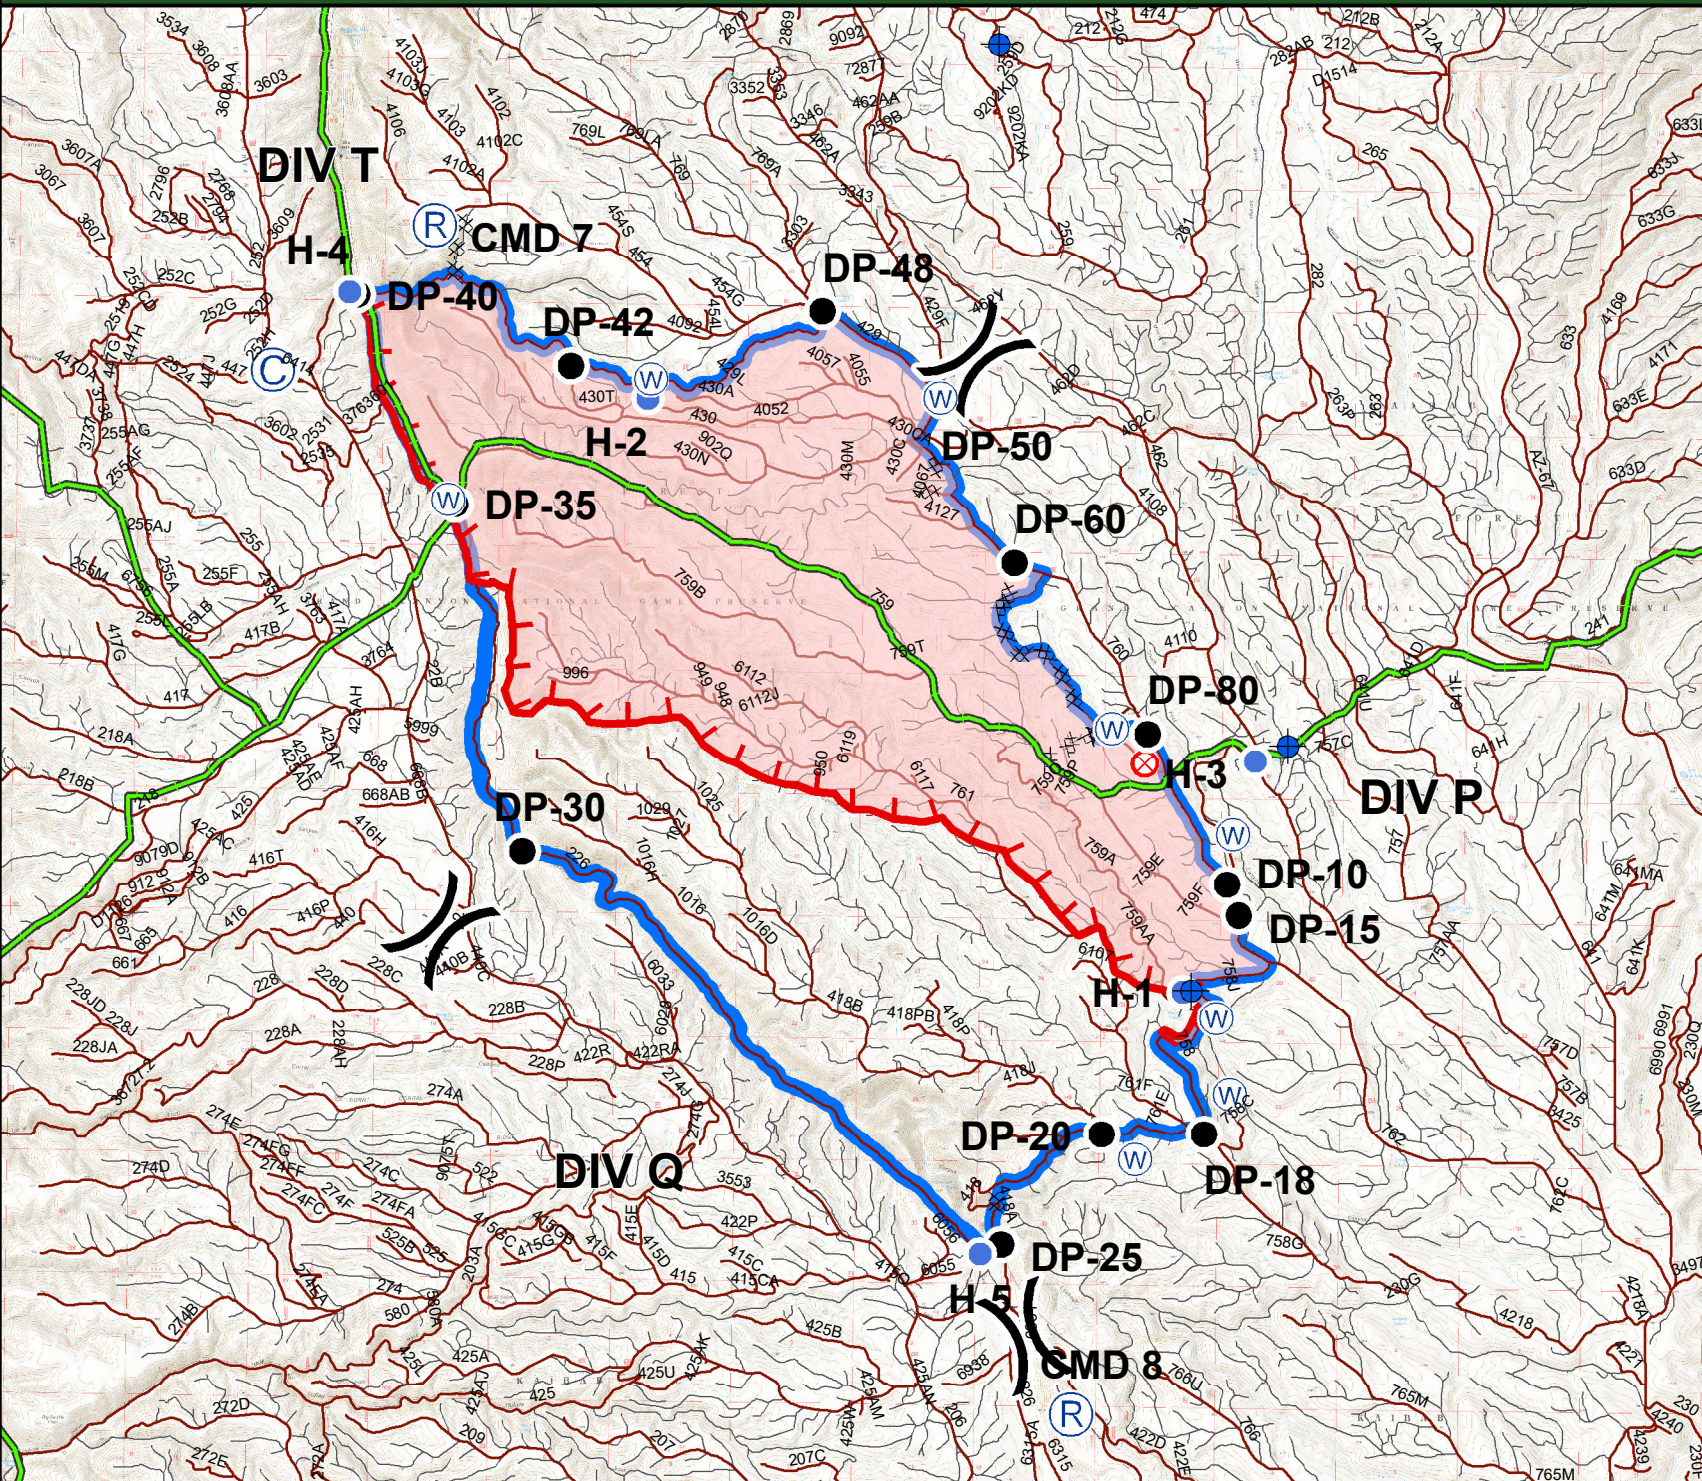

Briefing Map

Castle Fire
AZ-KNF-000499
Aug 3rd, 2019 Day
Operational Period

Approx 11,600 ac

- Spike Camp
- Dip Site
- Drop Point
- Fire Origin
- Helispot
- Repeater
- Water Source
- Division Break
- Uncontrolled Fire Edge
- Completed Dozer Line
- Fence
- Wildfire Daily Fire Perimeter
- Planning Area

NAD 1983 UTM 12N
Decimal Degrees Minutes
Prepared by R. Grow
Aug 2nd 2019, 2021 hrs

This product is reproduced from geospatial information prepared by the Kaibab National Forest. Geospatial information and GIS product accuracy may vary. Using GIS products for purposes other than those for which they were created may yield inaccurate or misleading results. Kaibab National Forest reserves the right to correct, update, modify or replace GIS products without notification.