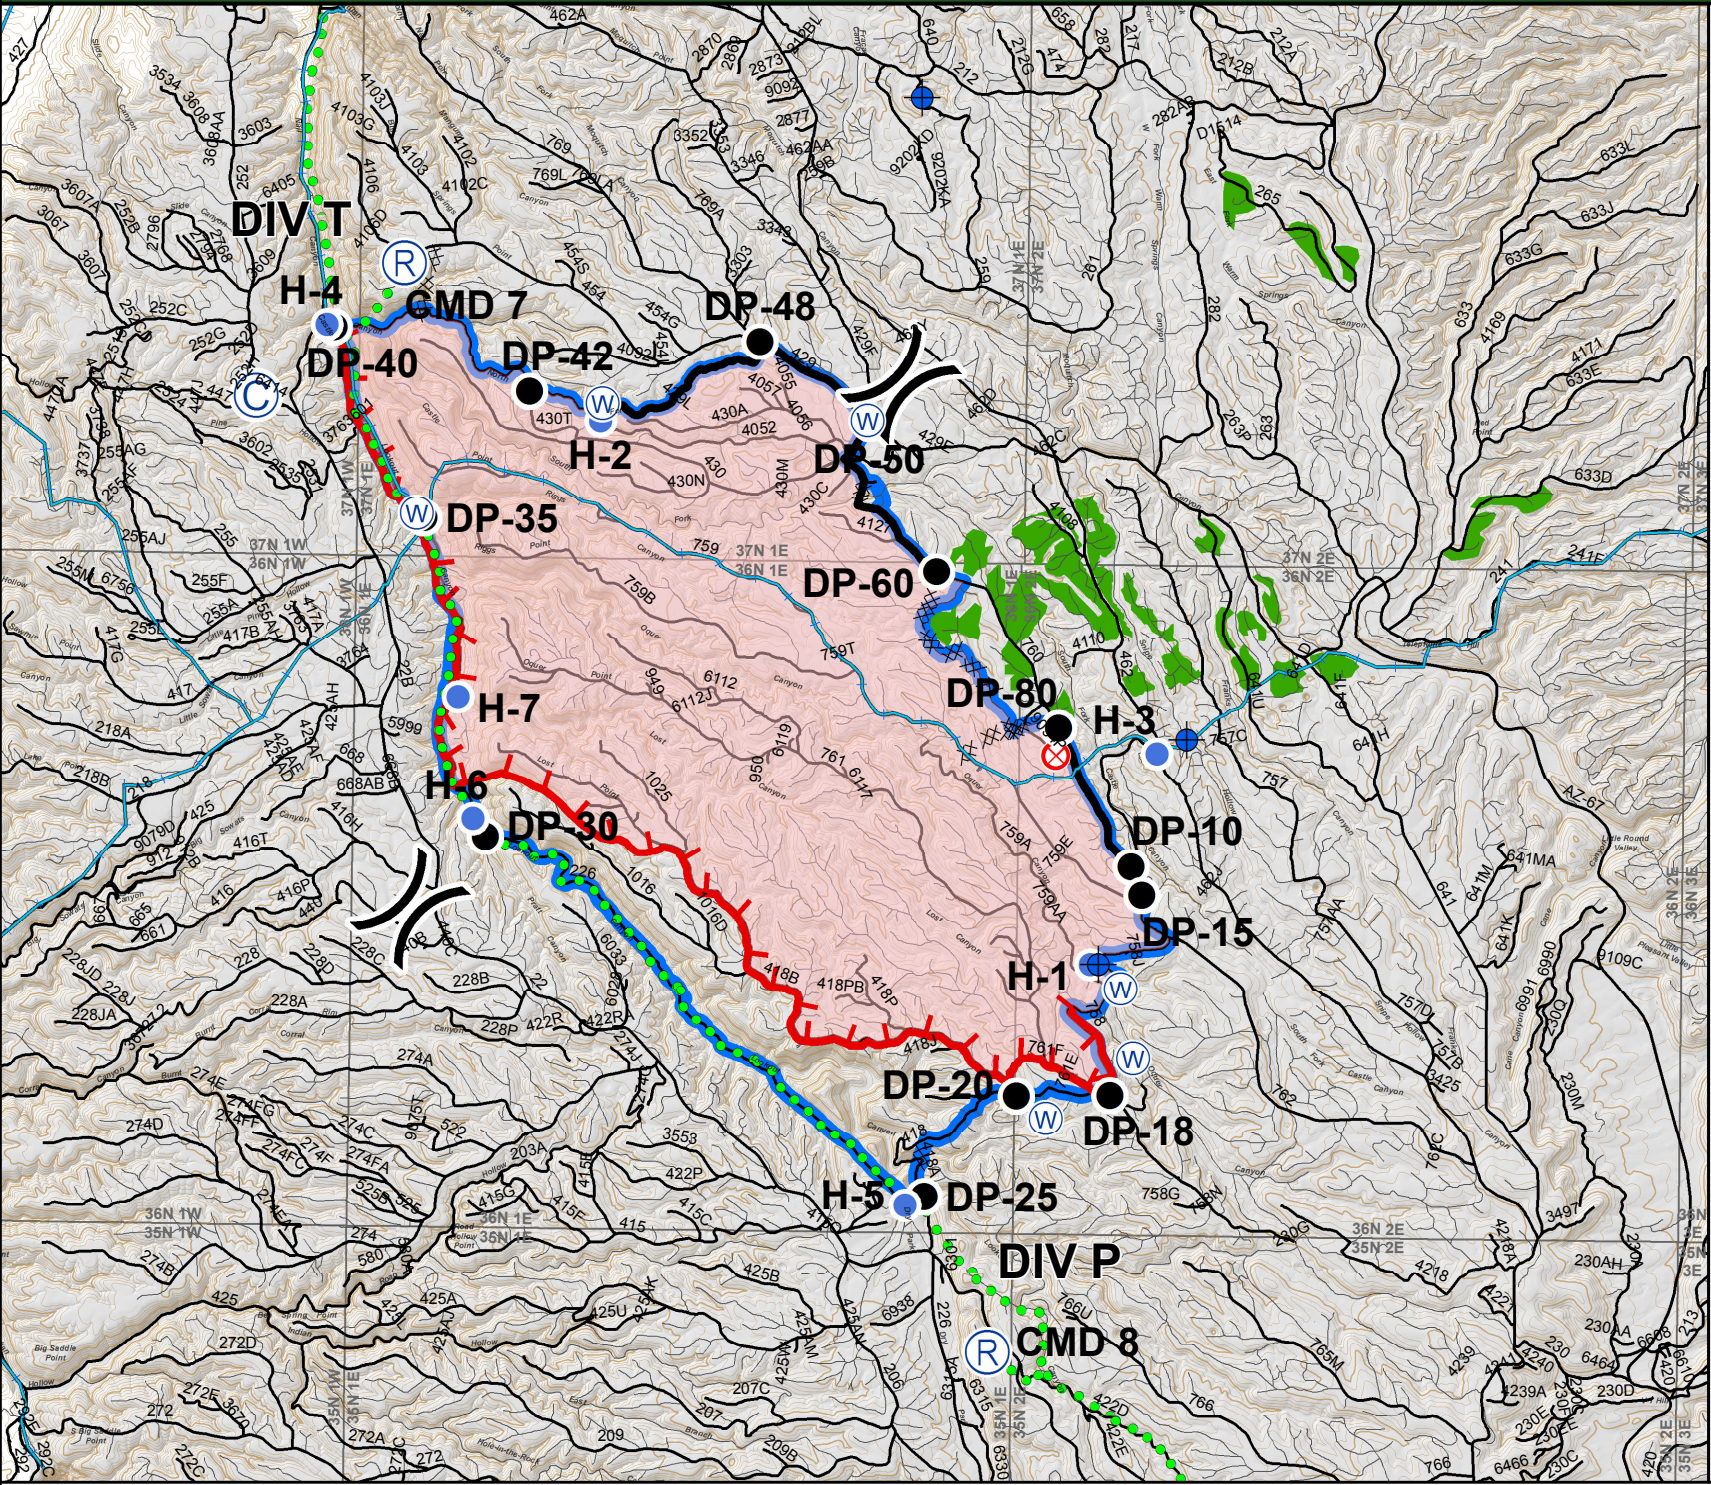

Operations Map

Castle Fire
AZ-KNF-000499
Aug. 8th, 2019 Day
Operational Period

Approx 16,538 Acres

- Spike Camp
- Dip Site
- Drop Point
- Fire Origin
- Helispot
- Repeater
- Water Source
- Division Break
- Uncontrolled Fire Edge
- Completed Line
- Completed Dozer Line
- Powerline
- Fence
- Wildfire Daily Fire Perimeter
- Planning Area
- Planting

NAD 1983 UTM 12N
Decimal Degrees Minutes
Prepared by J. Ouzts
Aug. 7th, 2019
2142 Hours

This product is reproduced from geospatial information prepared by the Kaibab National Forest. Geospatial information and GIS product accuracy may vary. Using GIS products for purposes other than those for which they were created may yield inaccurate or misleading results. Kaibab National Forest reserves the right to correct, update, modify or replace GIS products without notification.