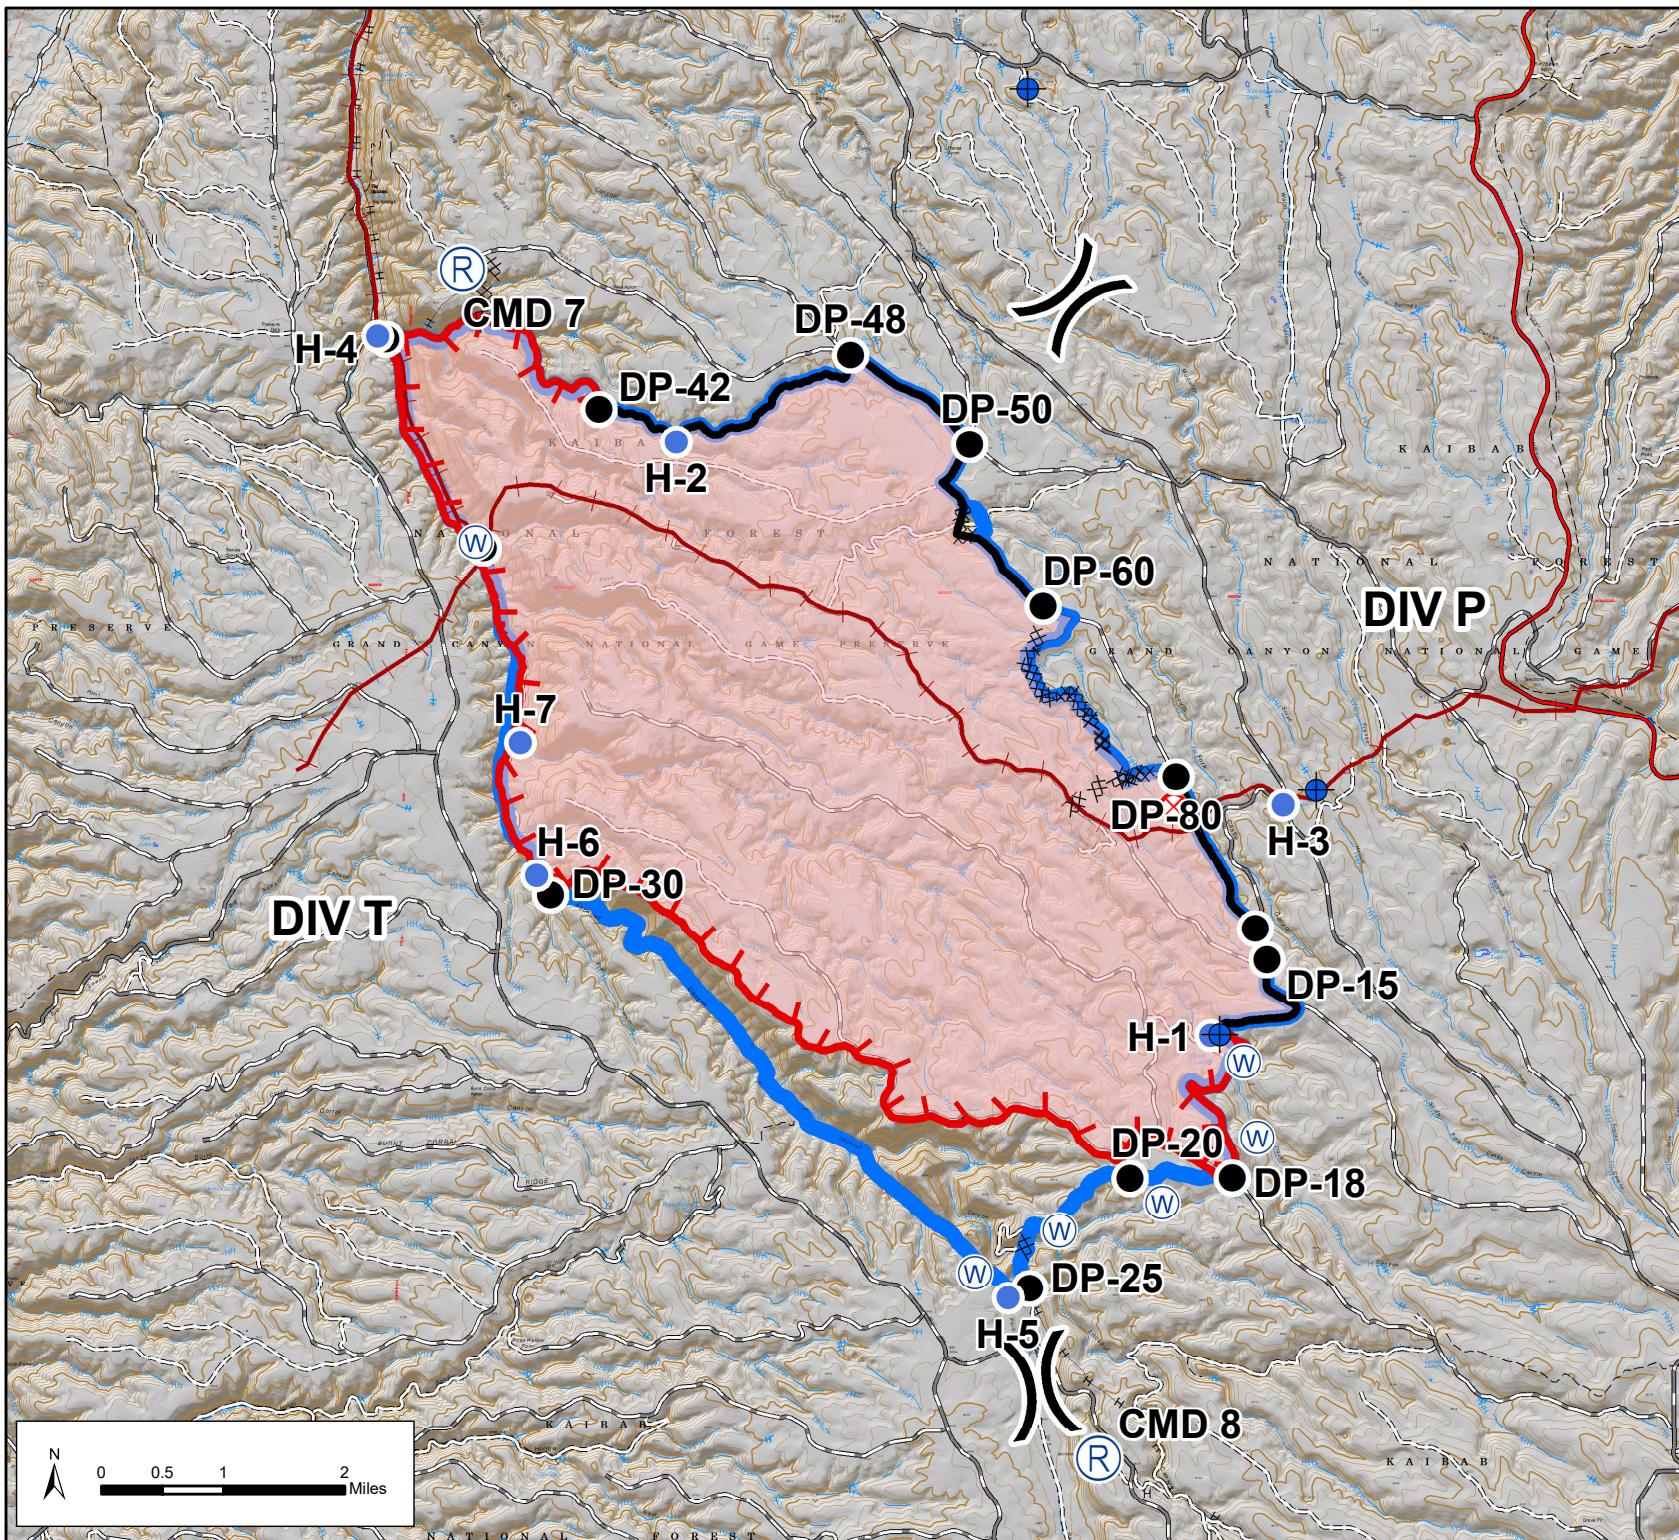

Briefing Map

Castle Fire

AZ-KNF-000499

Aug 11th, 2019 Day
Operational Period

Approx 17,200 Acres

- Dip Site
- Drop Point
- Fire Origin
- Helispot
- Repeater
- Water Source
- Division Break
- Uncontr... Fire Edge
- Comple... Line
- Comple... Dozer Line
- Fence
- Wildfire Daily Fire Perimeter
- Planning Area

NAD 1983 UTM 12N
Degrees Decimal Minutes
Prepared by J. Ouzts
Aug 9th 2019
0657 Hours