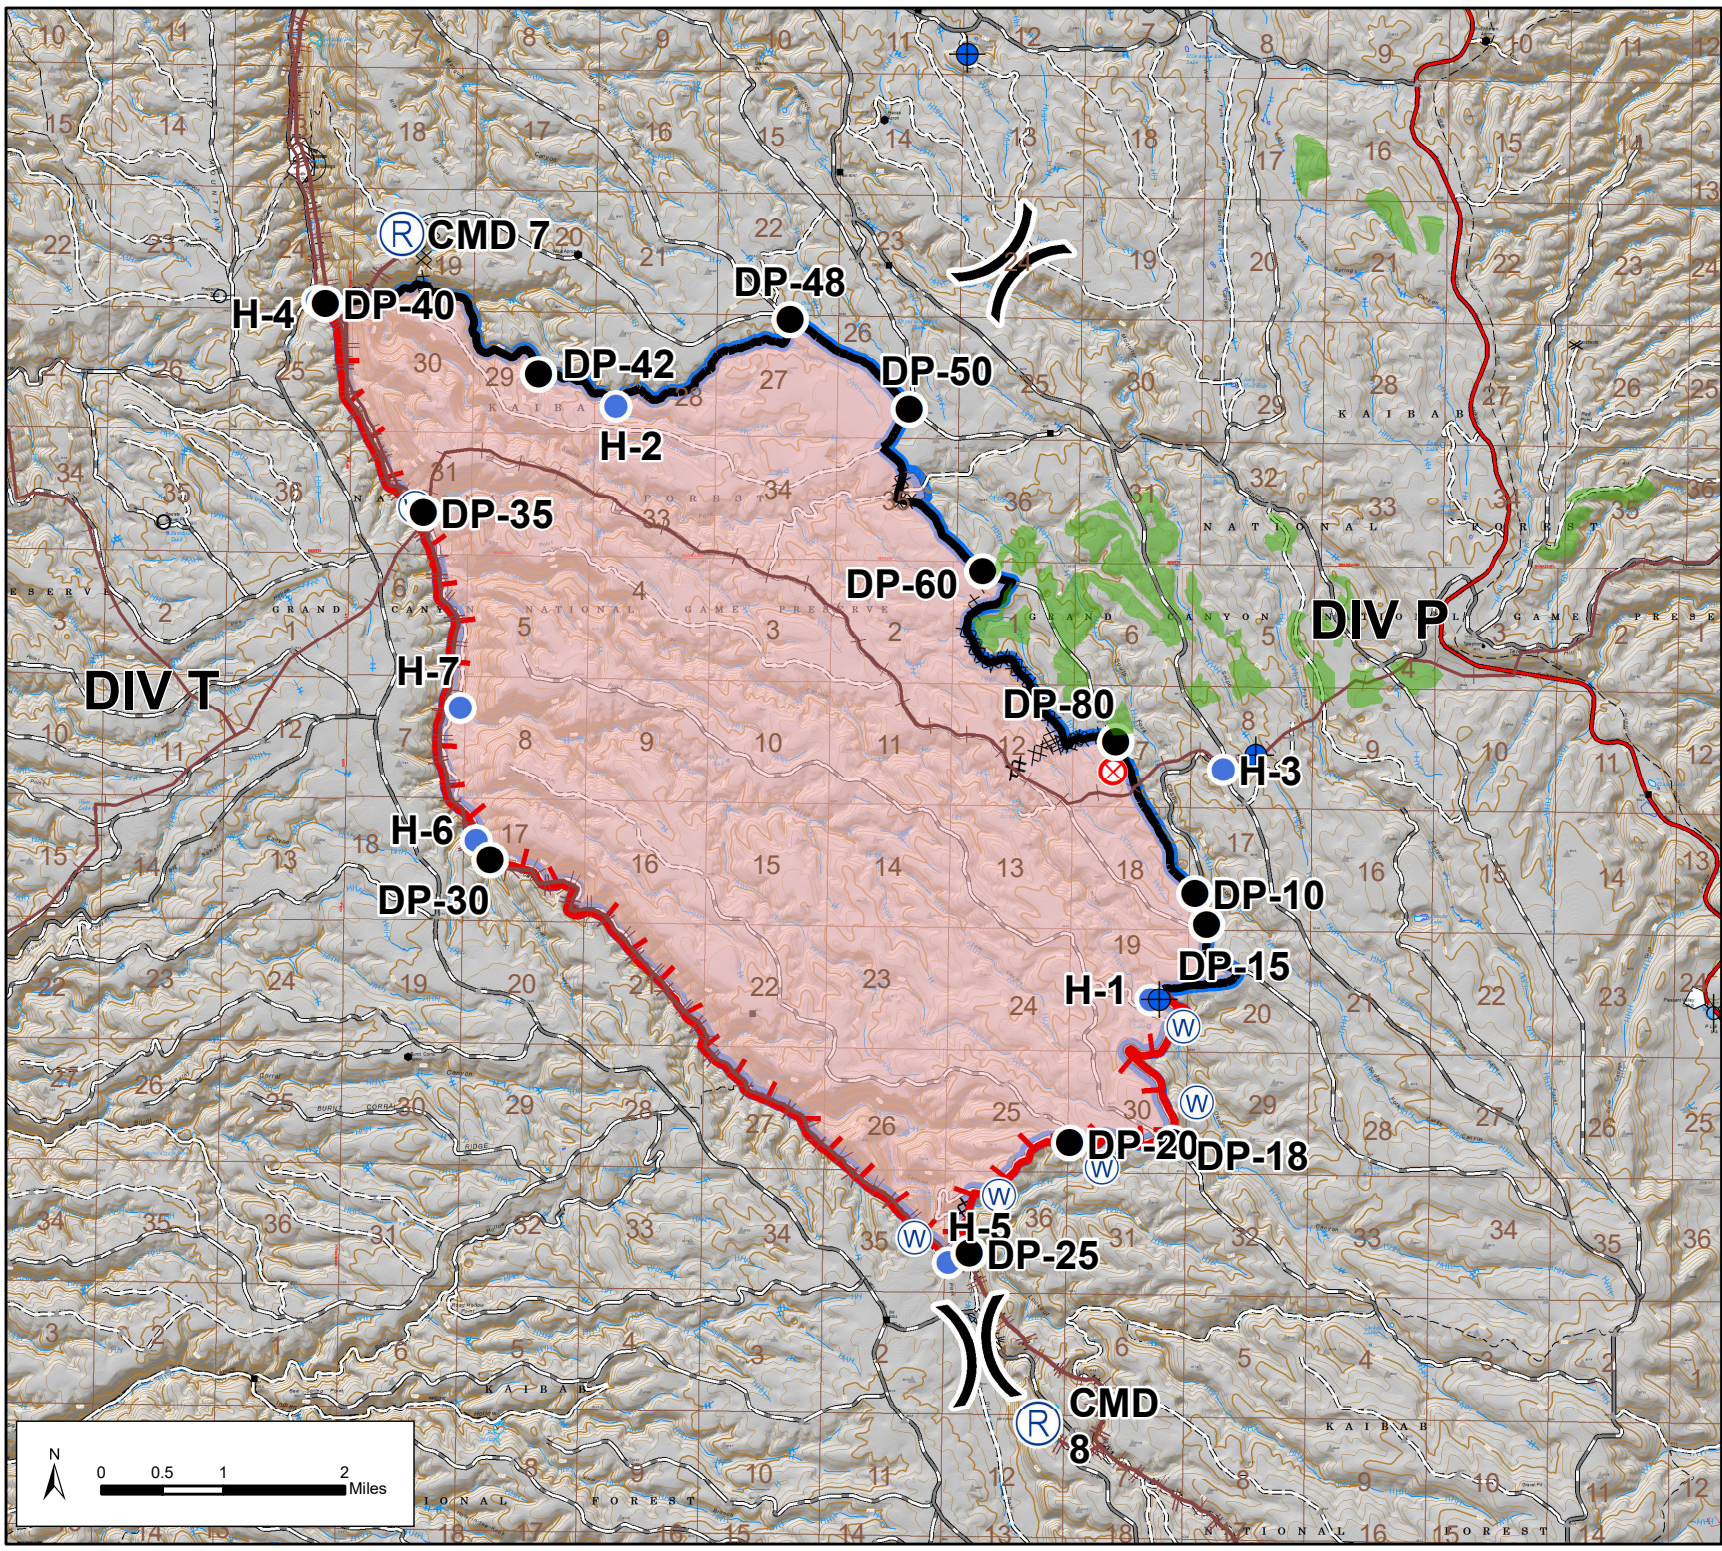

Operations Map

Castle Fire
AZ-KNF-000499
Aug 16th, 2019 Day
Operational Period

Approx 19,368 Acres

- Planning Area
- Dip Site
- Drop Point
- Fire Origin
- Helispot
- Repeater
- Water Source
- Division Break
- Fence
- Powerline
- Uncontrolled Fire Edge
- Completed Line
- Completed Dozer Line
- Wildfire Daily Fire Perimeter
- Planting

NAD 1983 UTM 12N
Degrees Decimal Minutes
Prepared by J. Ouzts
Aug 15th 2019
1302 Hours