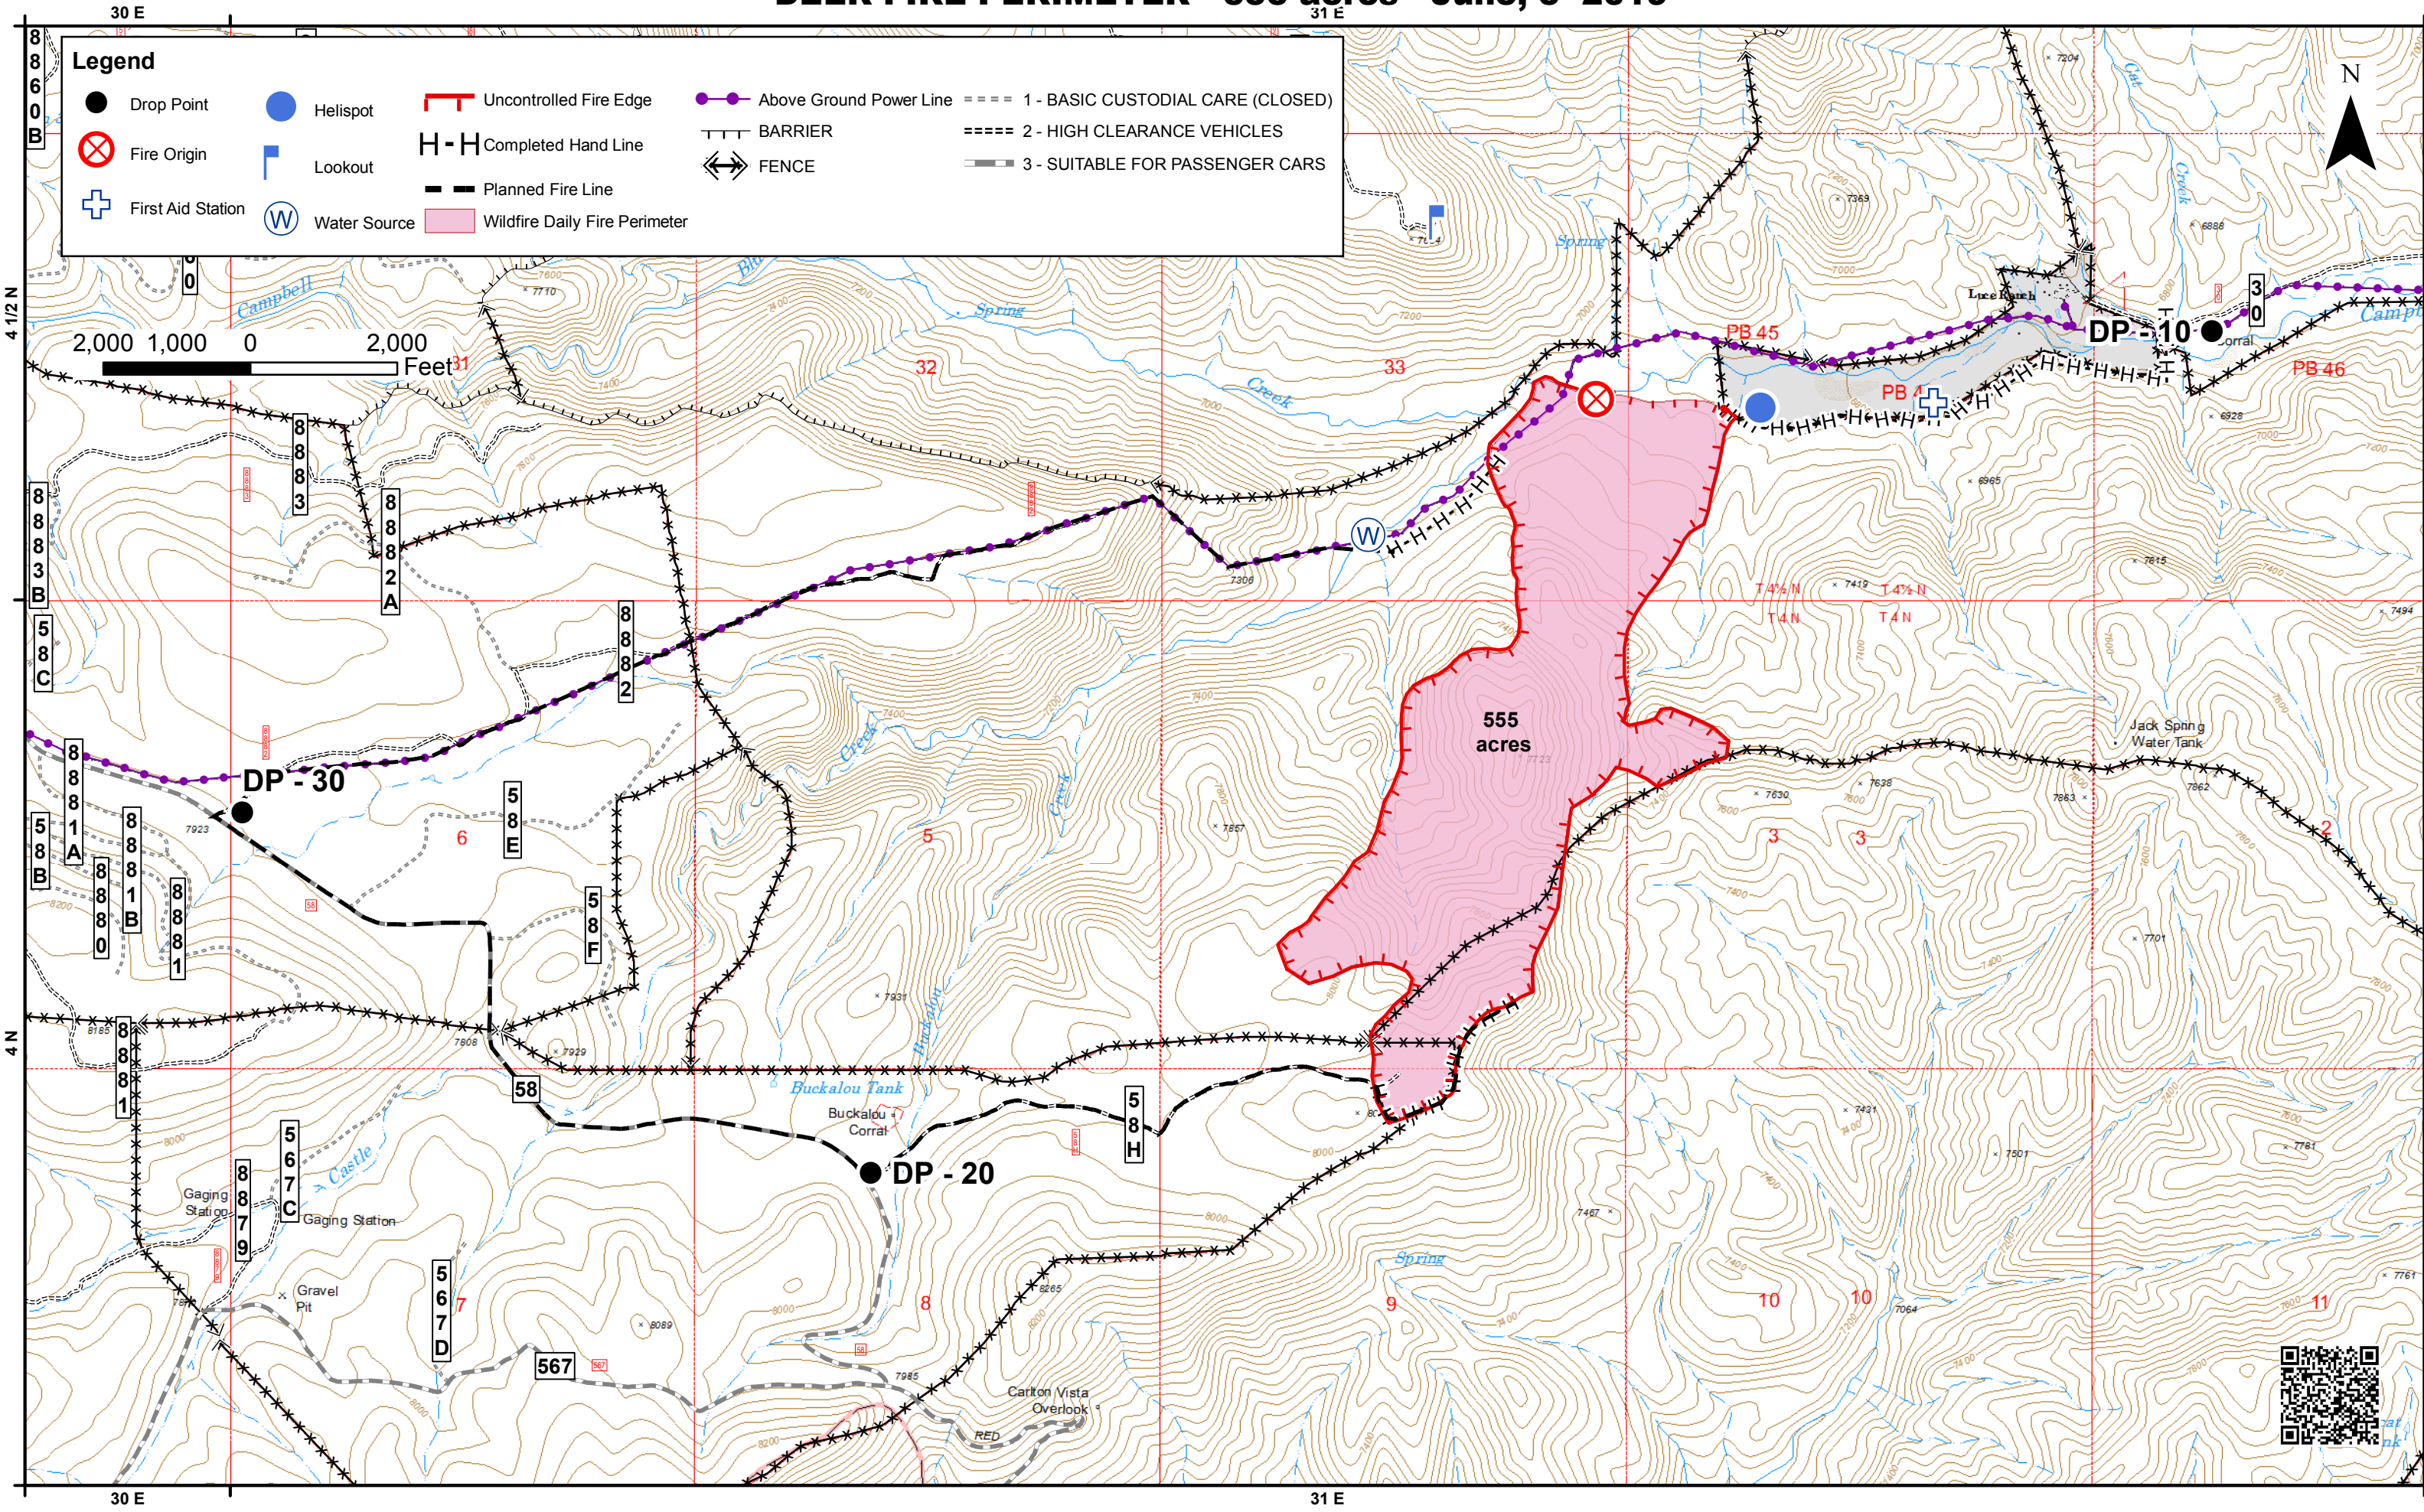

DEER FIRE PERIMETER ~555 acres - June, 5 2019

Legend

● Drop Point	● Helispot	┌─┴─┐ Uncontrolled Fire Edge	●─● Above Ground Power Line	----- 1 - BASIC CUSTODIAL CARE (CLOSED)
⊗ Fire Origin	┌─┐ Lookout	H-H Completed Hand Line	--- BARRIER	===== 2 - HIGH CLEARANCE VEHICLES
⊕ First Aid Station	⊙ Water Source	— Planned Fire Line	↔ FENCE	----- 3 - SUITABLE FOR PASSENGER CARS
		■ Wildfire Daily Fire Perimeter		

2,000 1,000 0 2,000 Feet