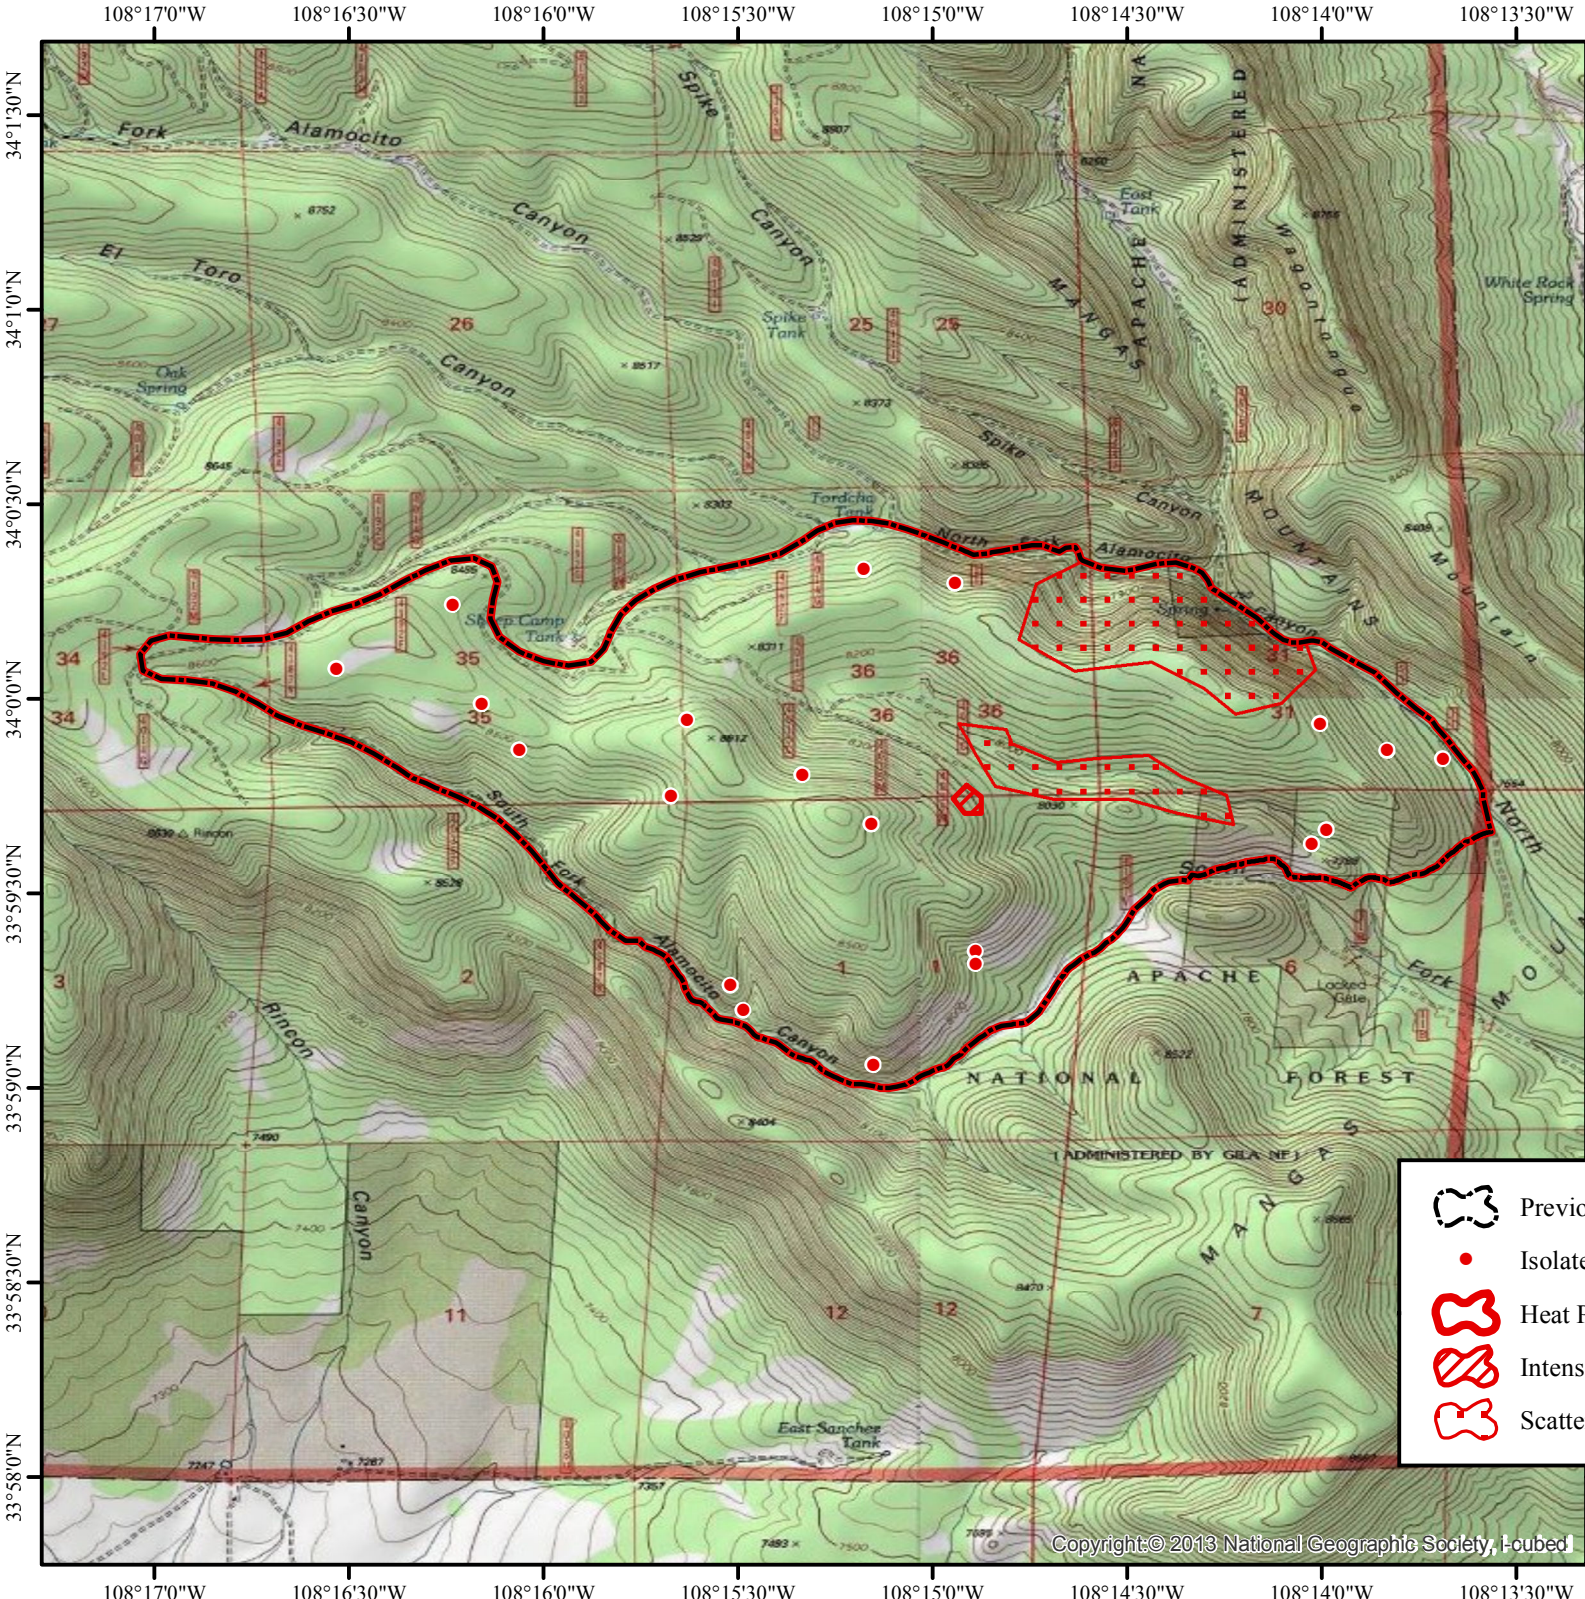

INFRARED MAP
 Elk
 NM-GNF-000178
 Interpreted (IR) Acres: 1,819
 June 17, 2019 @ 0038 MDT

34°1'30"N
 34°1'0"N
 34°0'30"N
 34°0'0"N
 33°59'30"N
 33°59'0"N
 33°58'30"N
 33°58'0"N

108°17'0"W
 108°16'30"W
 108°16'0"W
 108°15'30"W
 108°15'0"W
 108°14'30"W
 108°14'0"W
 108°13'30"W

-  Previous Heat Perimeter (June 16, 2019 @ 0053)
-  Isolated Heat
-  Heat Perimeter
-  Intense Heat
-  Scattered Heat