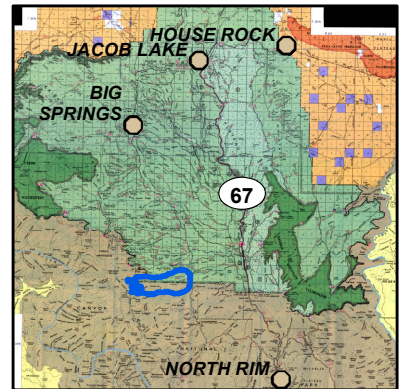

**Closed Roads and Trails
Ikes Fire 08/09/19**

- | | | | | | |
|--|-------------------------------------|---|----------------------------|---|------|
|  | Trailheads |  | Road_Label |  | NPS |
|  | Fire Perimeter |  | Trail |  | USFS |
|  | Fire Planning Area |  | Road - Light Duty - Dirt | | |
|  | Closed Roads/Trails Grand Canyon NP |  | Road - Light Duty - Gravel | | |
|  | Closure Area-Kaibab NF | | | | |