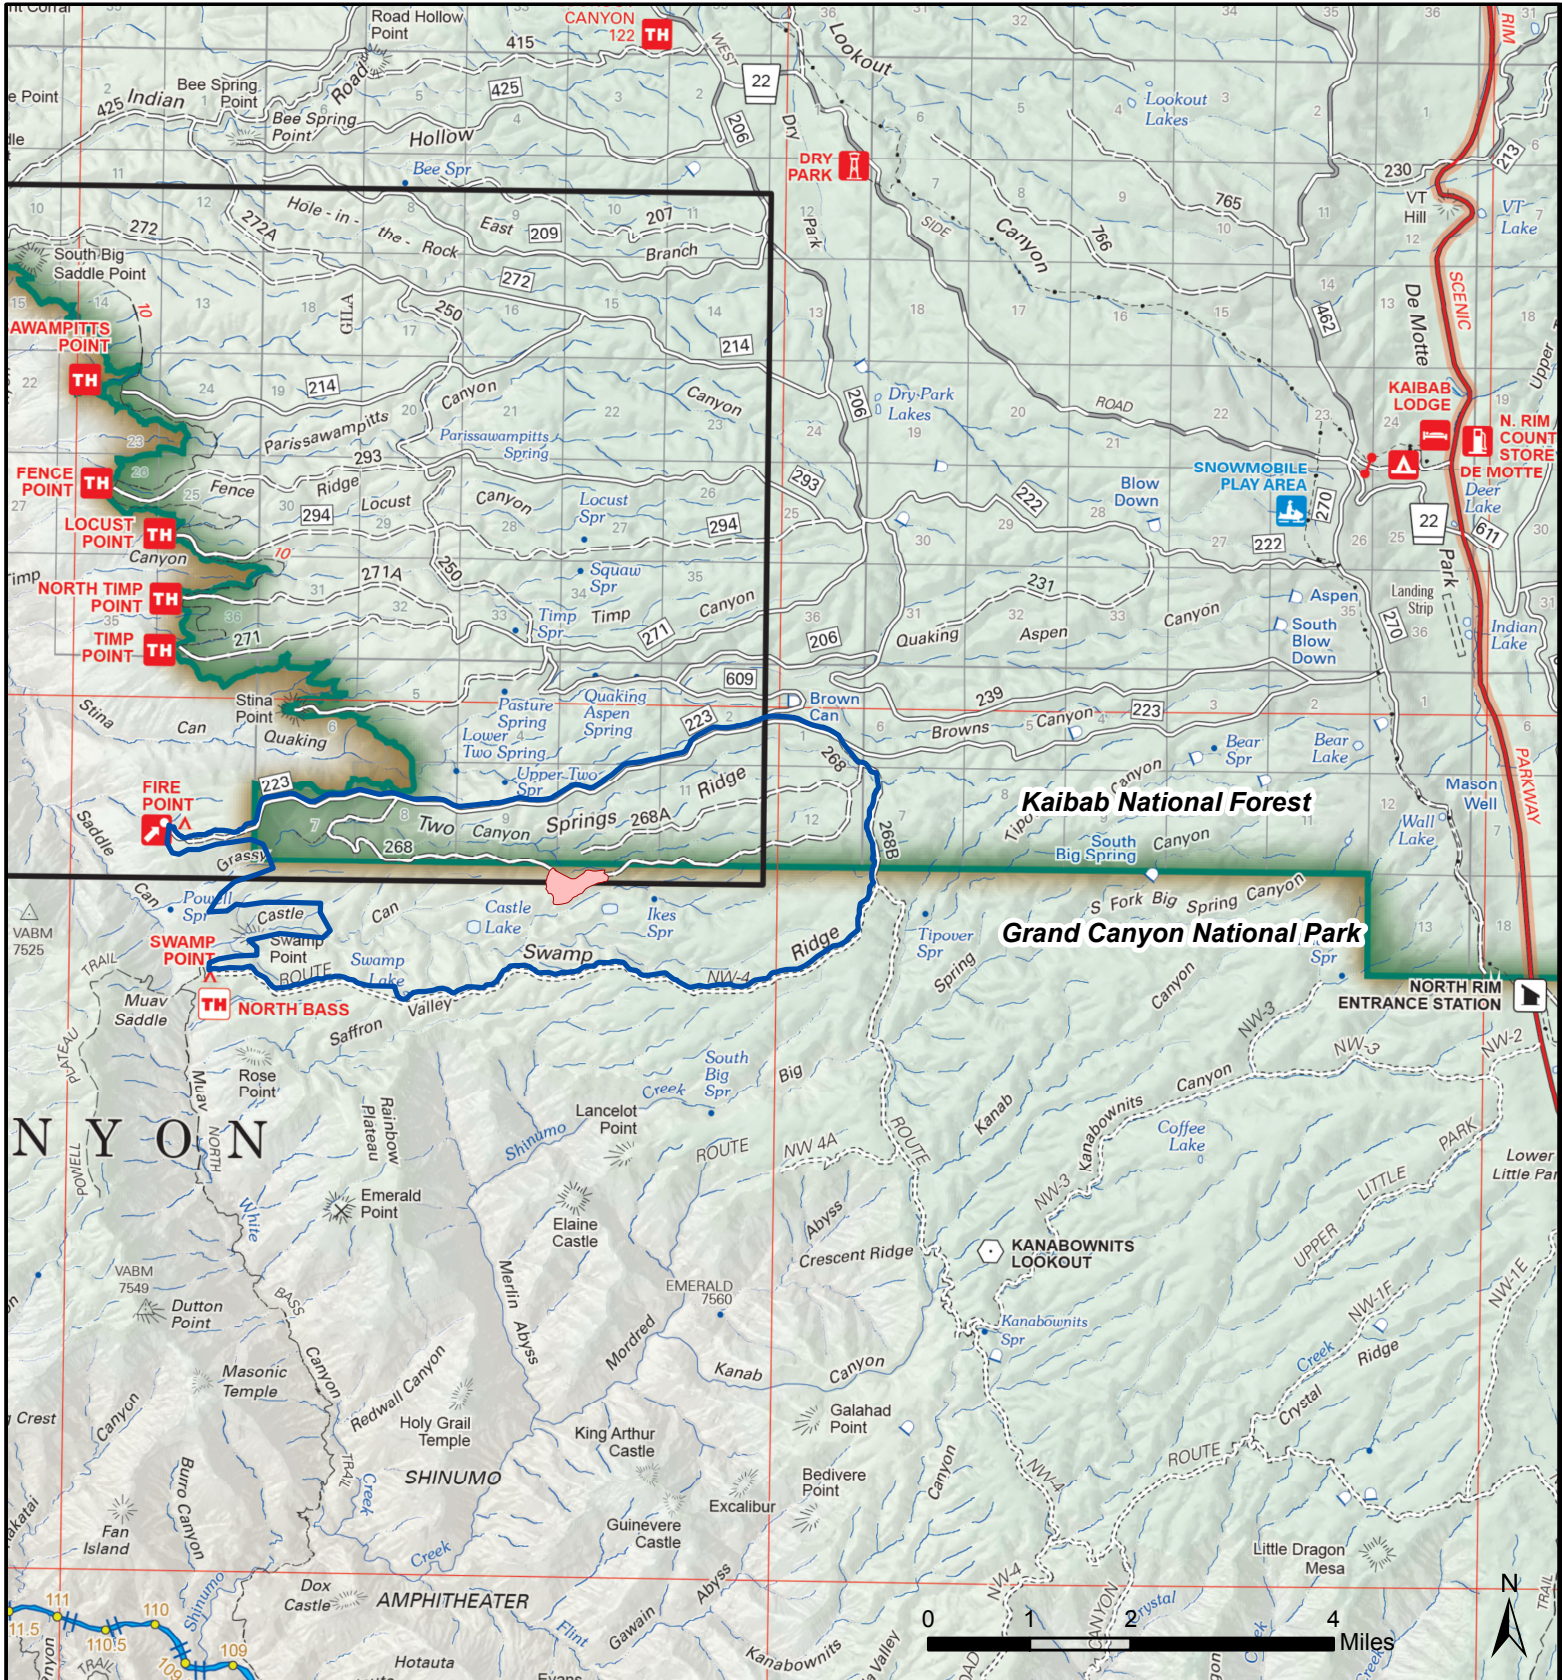

# Ikes Fire

**Ikes Fire**  
**AZ-GCP-000053**  
**Aug. 8th, 2019**  
**79 Acres**

Planning Area Wildfire Daily Fire Perimeter Forest Boundary

NAD 1983 UTM 12N  
 Degrees Decimal Minutes  
 Prepared by J. Ozuts  
 Aug. 8th, 2019  
 2157 Hours

This product is reproduced from geospatial information prepared by the Kaibab National Forest. Geospatial information and GIS product accuracy may vary. Using GIS products for purposes other than those for which they were created may yield inaccurate or misleading results. Kaibab National Forest reserves the right to correct, update, modify or replace GIS products without notification.