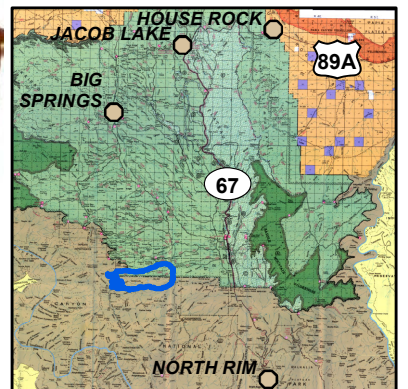

Ikes Fire
Public Information Map
 Aug. 20, 2019
 Approx. 4,994 Acres

- | | | |
|-------------------------------------|----------------------------|------|
| Trailheads | Closure Area-Kaibab NF | NPS |
| Fire Perimeter | Road - Unimproved | USFS |
| Fire Planning Area | Trail | |
| Closed Roads/Trails Grand Canyon NP | Road - Light Duty - Dirt | |
| | Road - Light Duty - Gravel | |