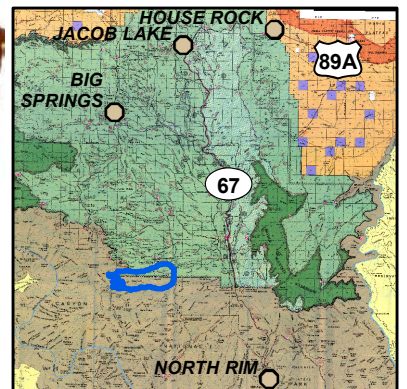

Ikes Fire
Public Information Map
 Aug. 21, 2019
 Approx. 5,112 Acres

- | | | | | | |
|--|-------------------------------------|--|----------------------------|--|------|
| | Trailheads | | Closure Area-Kaibab NF | | NPS |
| | Fire Perimeter | | Road - Unimproved | | USFS |
| | Fire Planning Area | | Trail | | |
| | Closed Roads/Trails Grand Canyon NP | | Road - Light Duty - Dirt | | |
| | | | Road - Light Duty - Gravel | | |