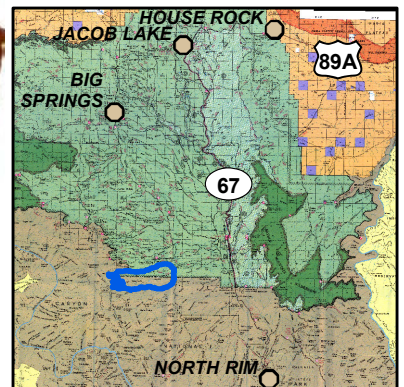

Ikes Fire
Public Information Map
 Aug. 23, 2019
 Approx. 5,932 Acres

- | | | |
|-------------------------------------|----------------------------|------|
| Trailheads | Closure Area-Kaibab NF | NPS |
| Fire Perimeter | Road - Unimproved | USFS |
| Fire Planning Area | Trail | |
| Closed Roads/Trails Grand Canyon NP | Road - Light Duty - Dirt | |
| | Road - Light Duty - Gravel | |