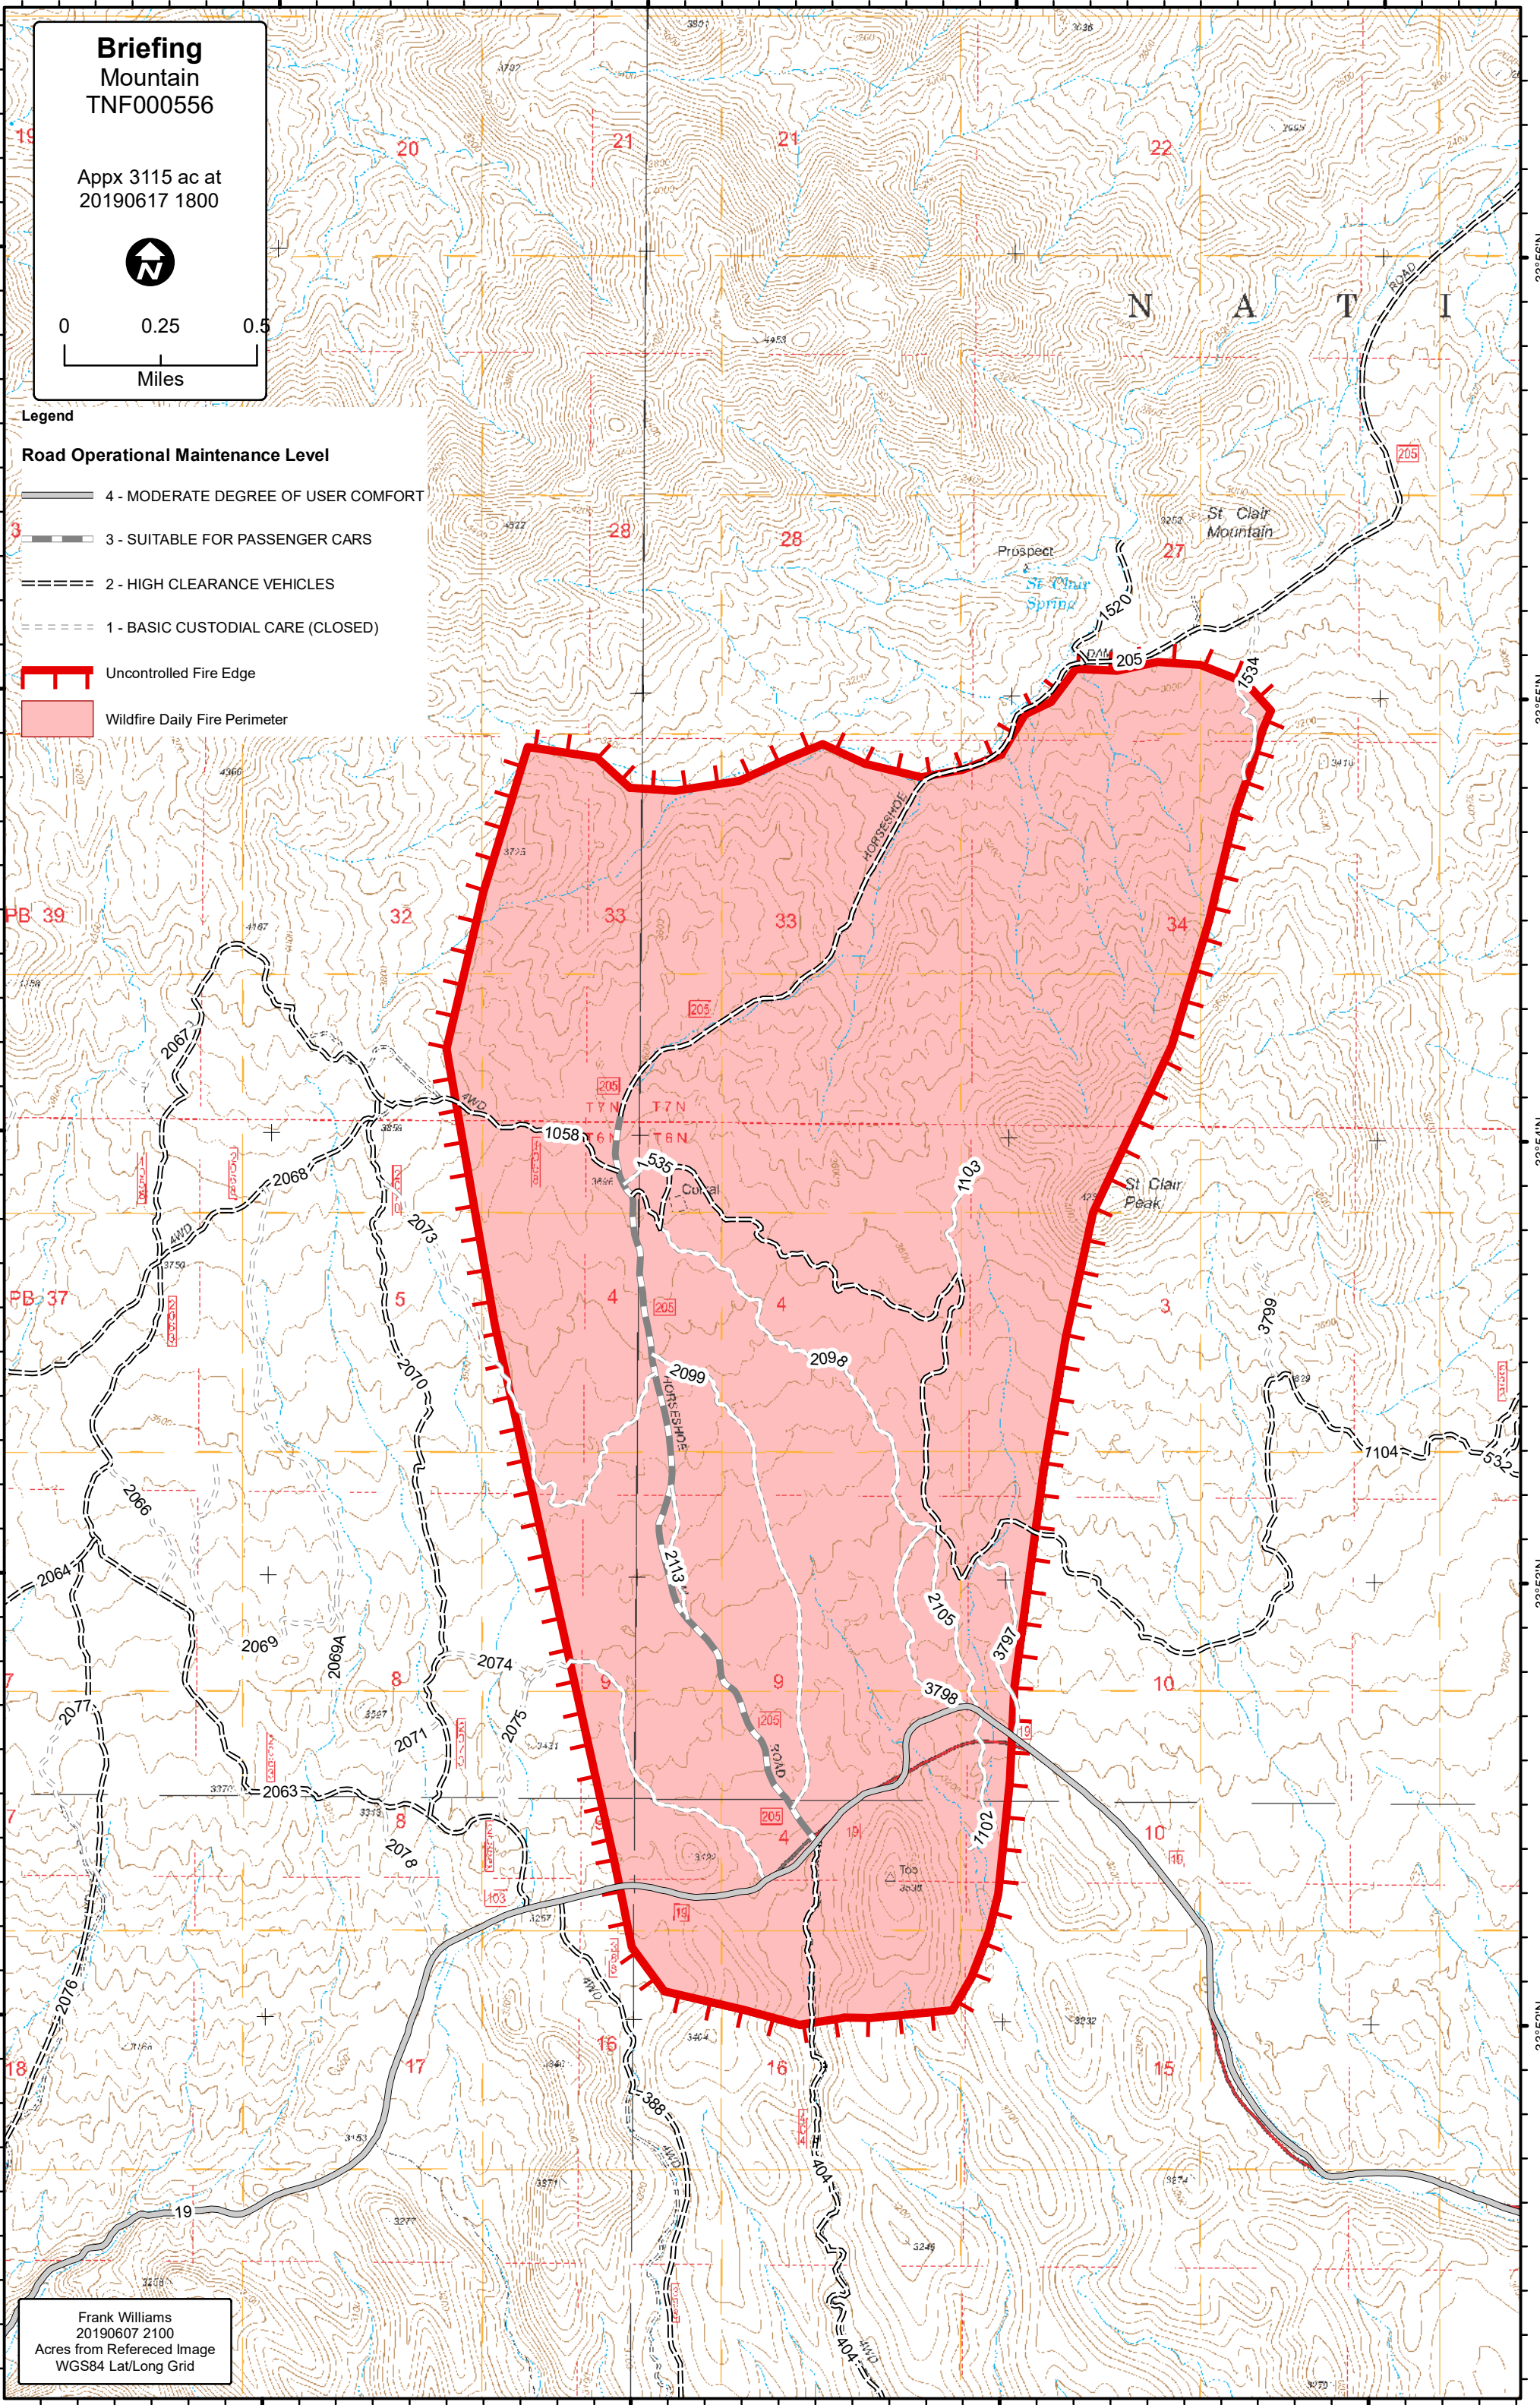

Briefing Mountain
TNF000556

Appx 3115 ac at
20190617 1800

Legend

Road Operational Maintenance Level

- 4 - MODERATE DEGREE OF USER COMFORT
- 3 - SUITABLE FOR PASSENGER CARS
- 2 - HIGH CLEARANCE VEHICLES
- 1 - BASIC CUSTODIAL CARE (CLOSED)

Uncontrolled Fire Edge

Wildfire Daily Fire Perimeter

Frank Williams
20190607 2100
Acres from Referenced Image
WGS84 Lat/Long Grid