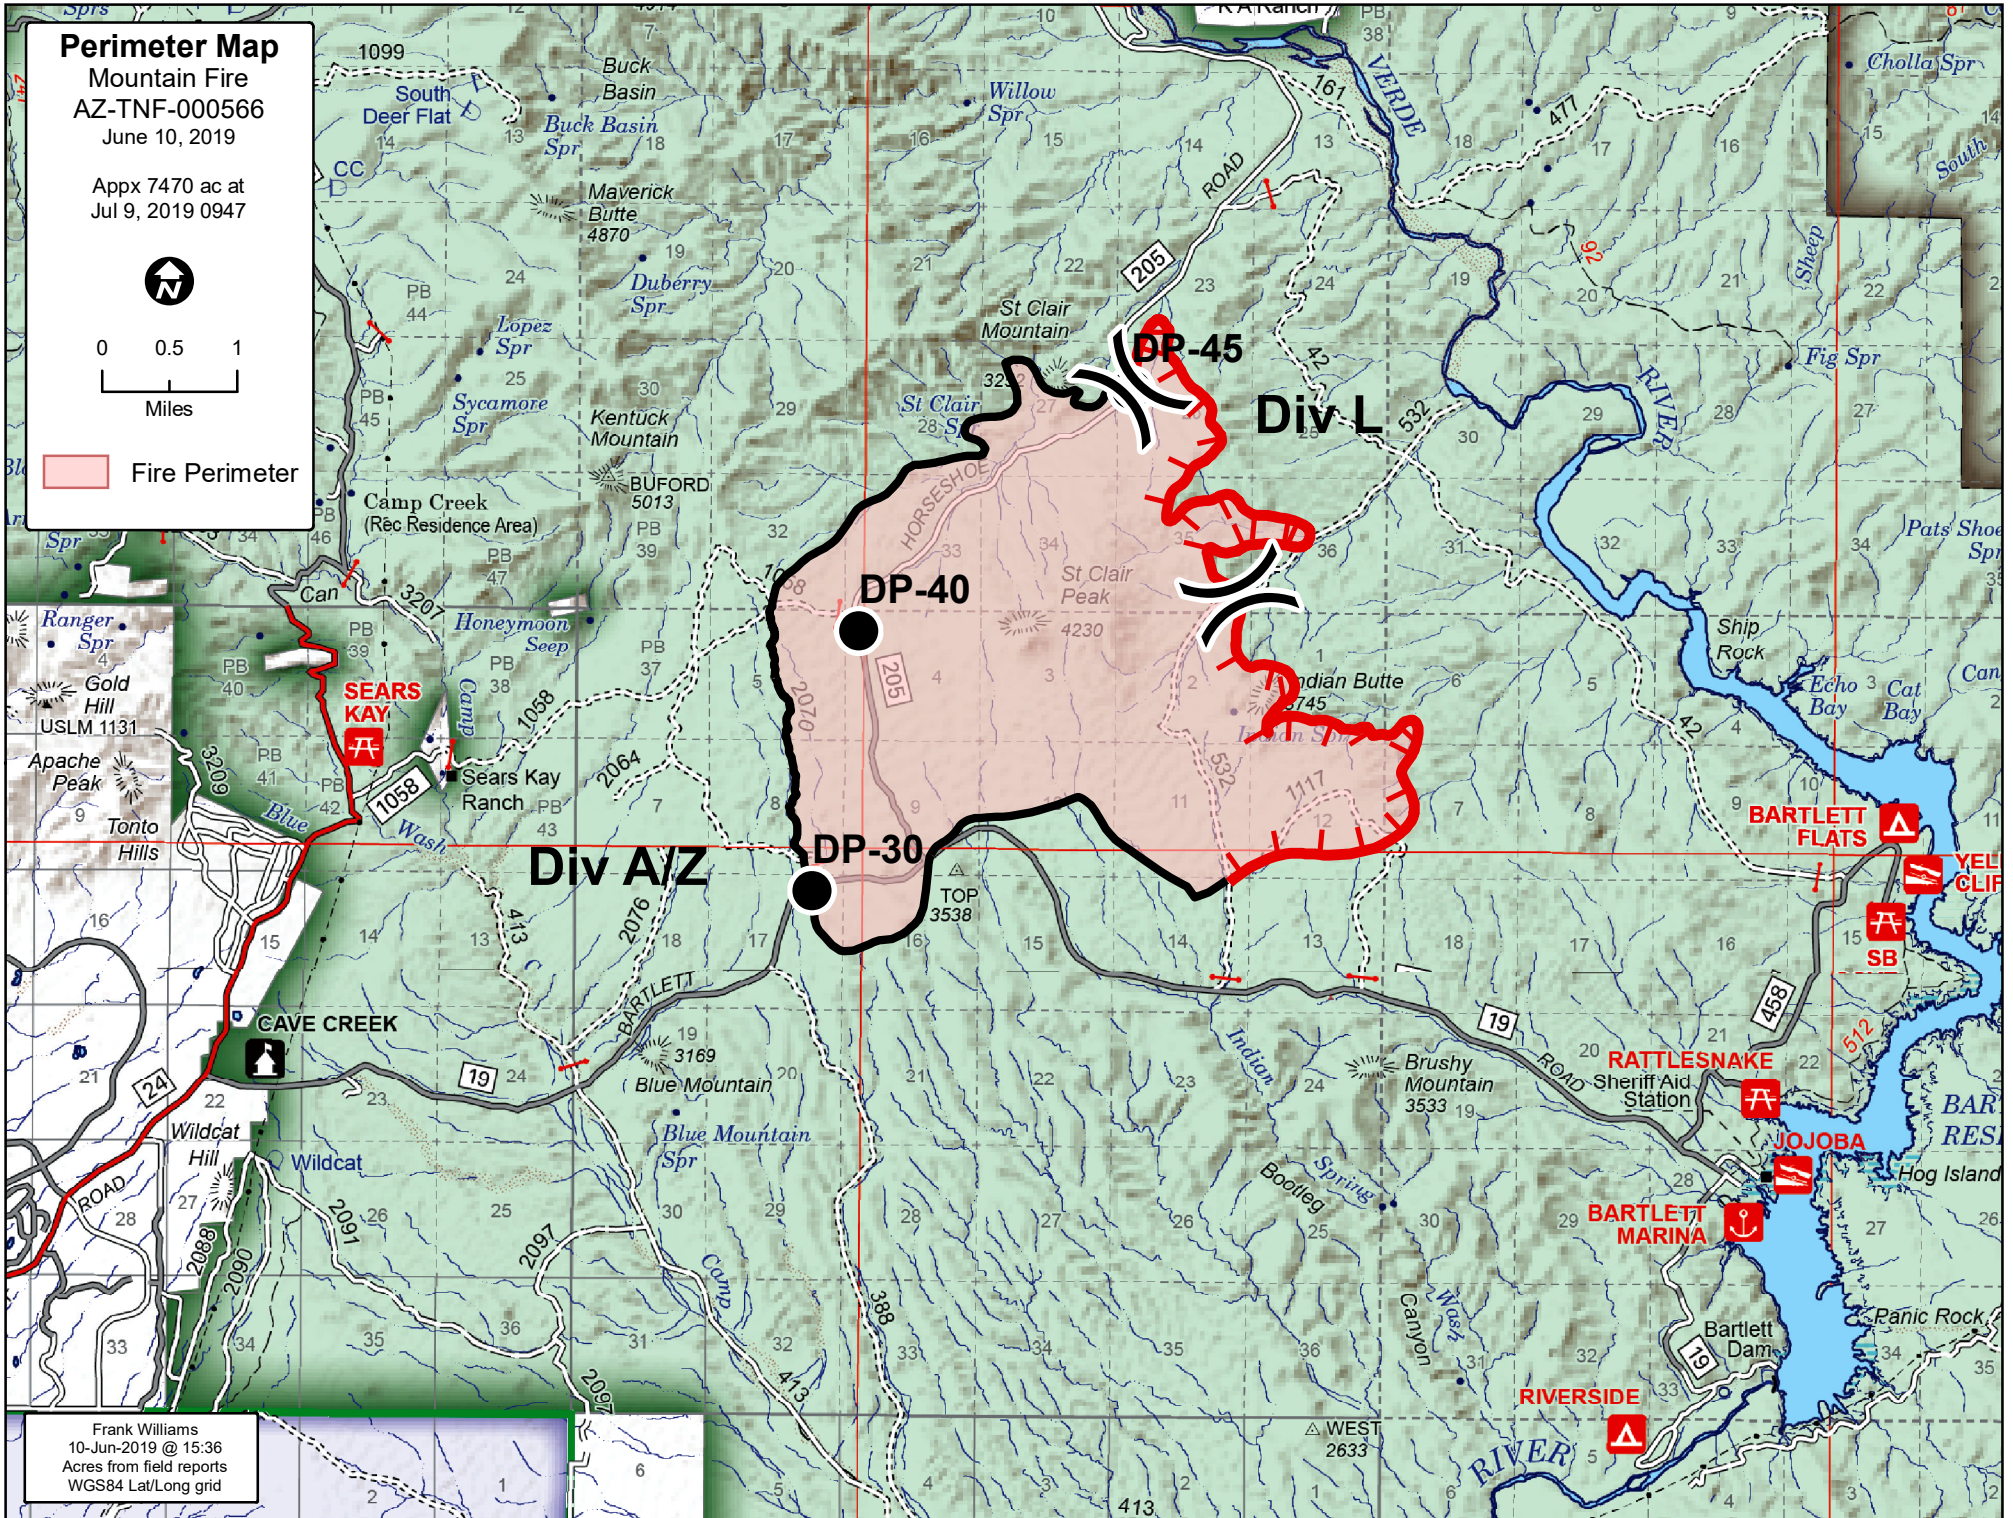

Perimeter Map

Mountain Fire

AZ-TNF-000566

June 10, 2019

Appx 7470 ac at

Jul 9, 2019 0947

Miles

Fire Perimeter

Div A/Z

Div L

DP-40

DP-45

DP-30

SEARS KAY

BARTLETT FLATS

BARTLETT MARINA

RIVERSIDE

RATTLESNAKE

JOJOBA

CAVE CREEK

Wildcat Hill

St Clair Peak

Indian Butte

TOP 3538

Brushy Mountain

Boatleg Springs

Bartlett Dam

Panic Rock

Hog Island

Frank Williams
10-Jun-2019 @ 15:36
Acres from field reports
WGS84 Lat/Long grid