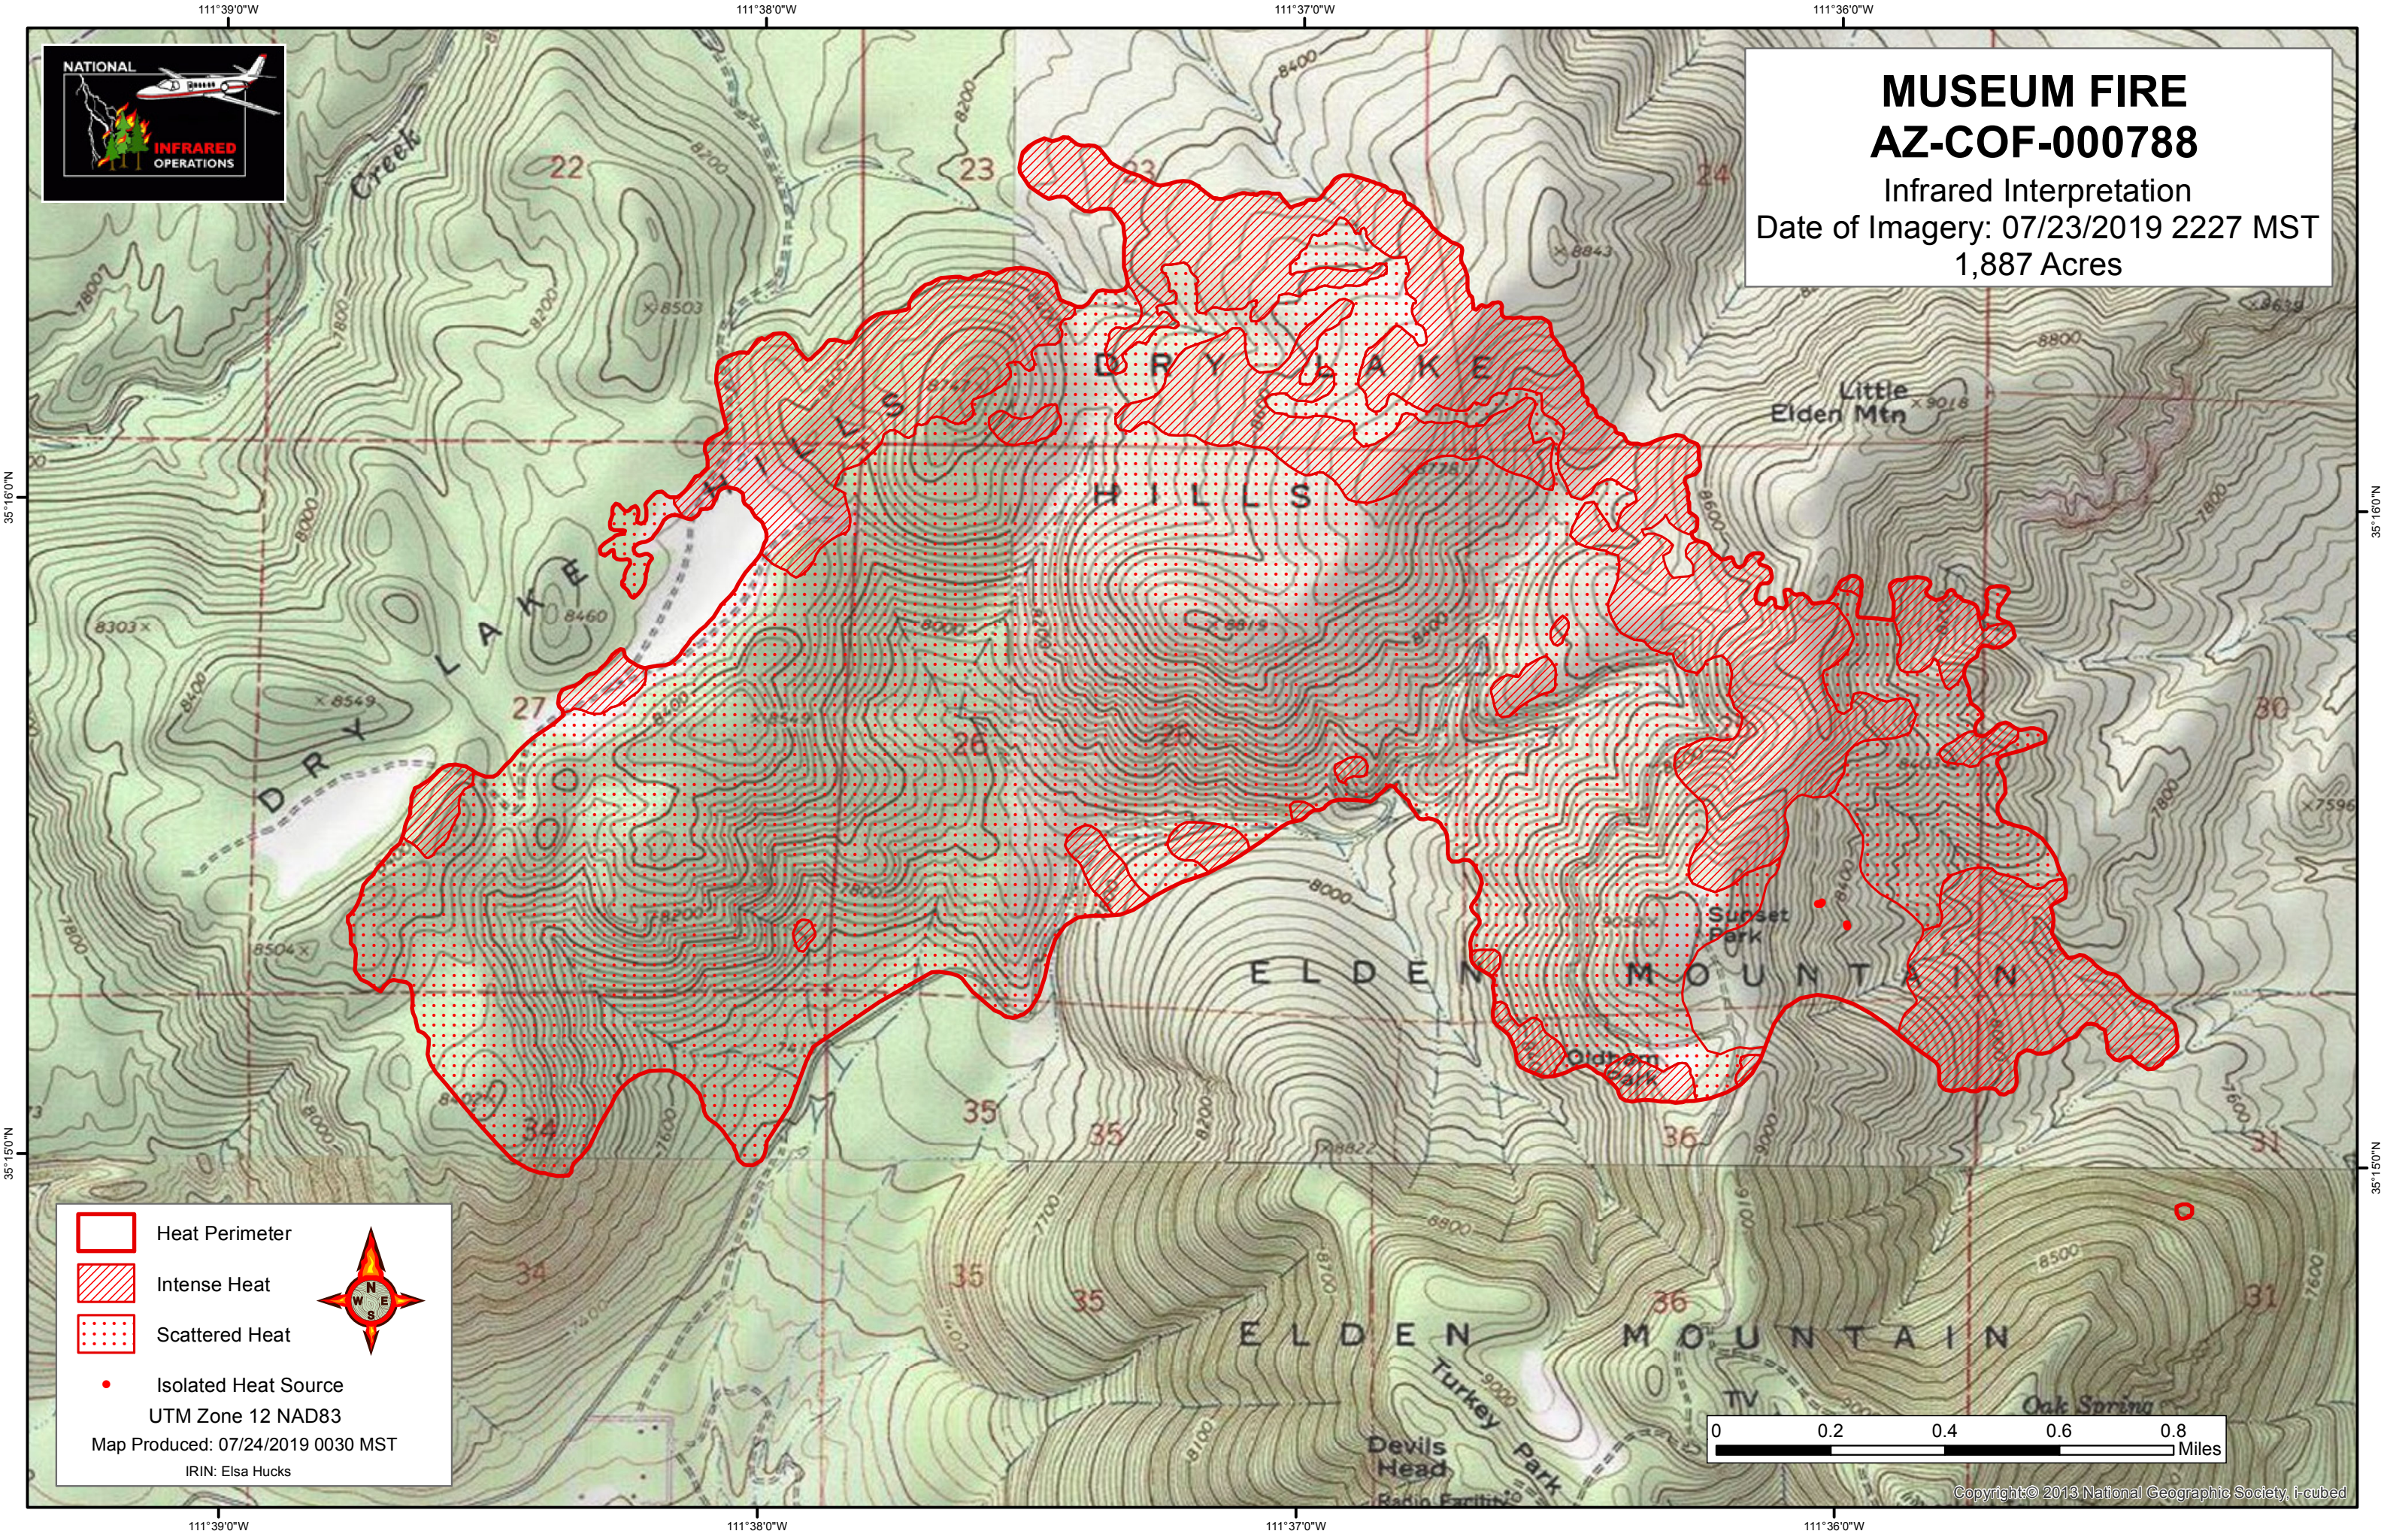

**MUSEUM FIRE**  
**AZ-COF-000788**  
 Infrared Interpretation  
 Date of Imagery: 07/23/2019 2227 MST  
 1,887 Acres

-  Heat Perimeter
-  Intense Heat
-  Scattered Heat
-  Isolated Heat Source

UTM Zone 12 NAD83  
 Map Produced: 07/24/2019 0030 MST  
 IRIN: Elsa Hucks