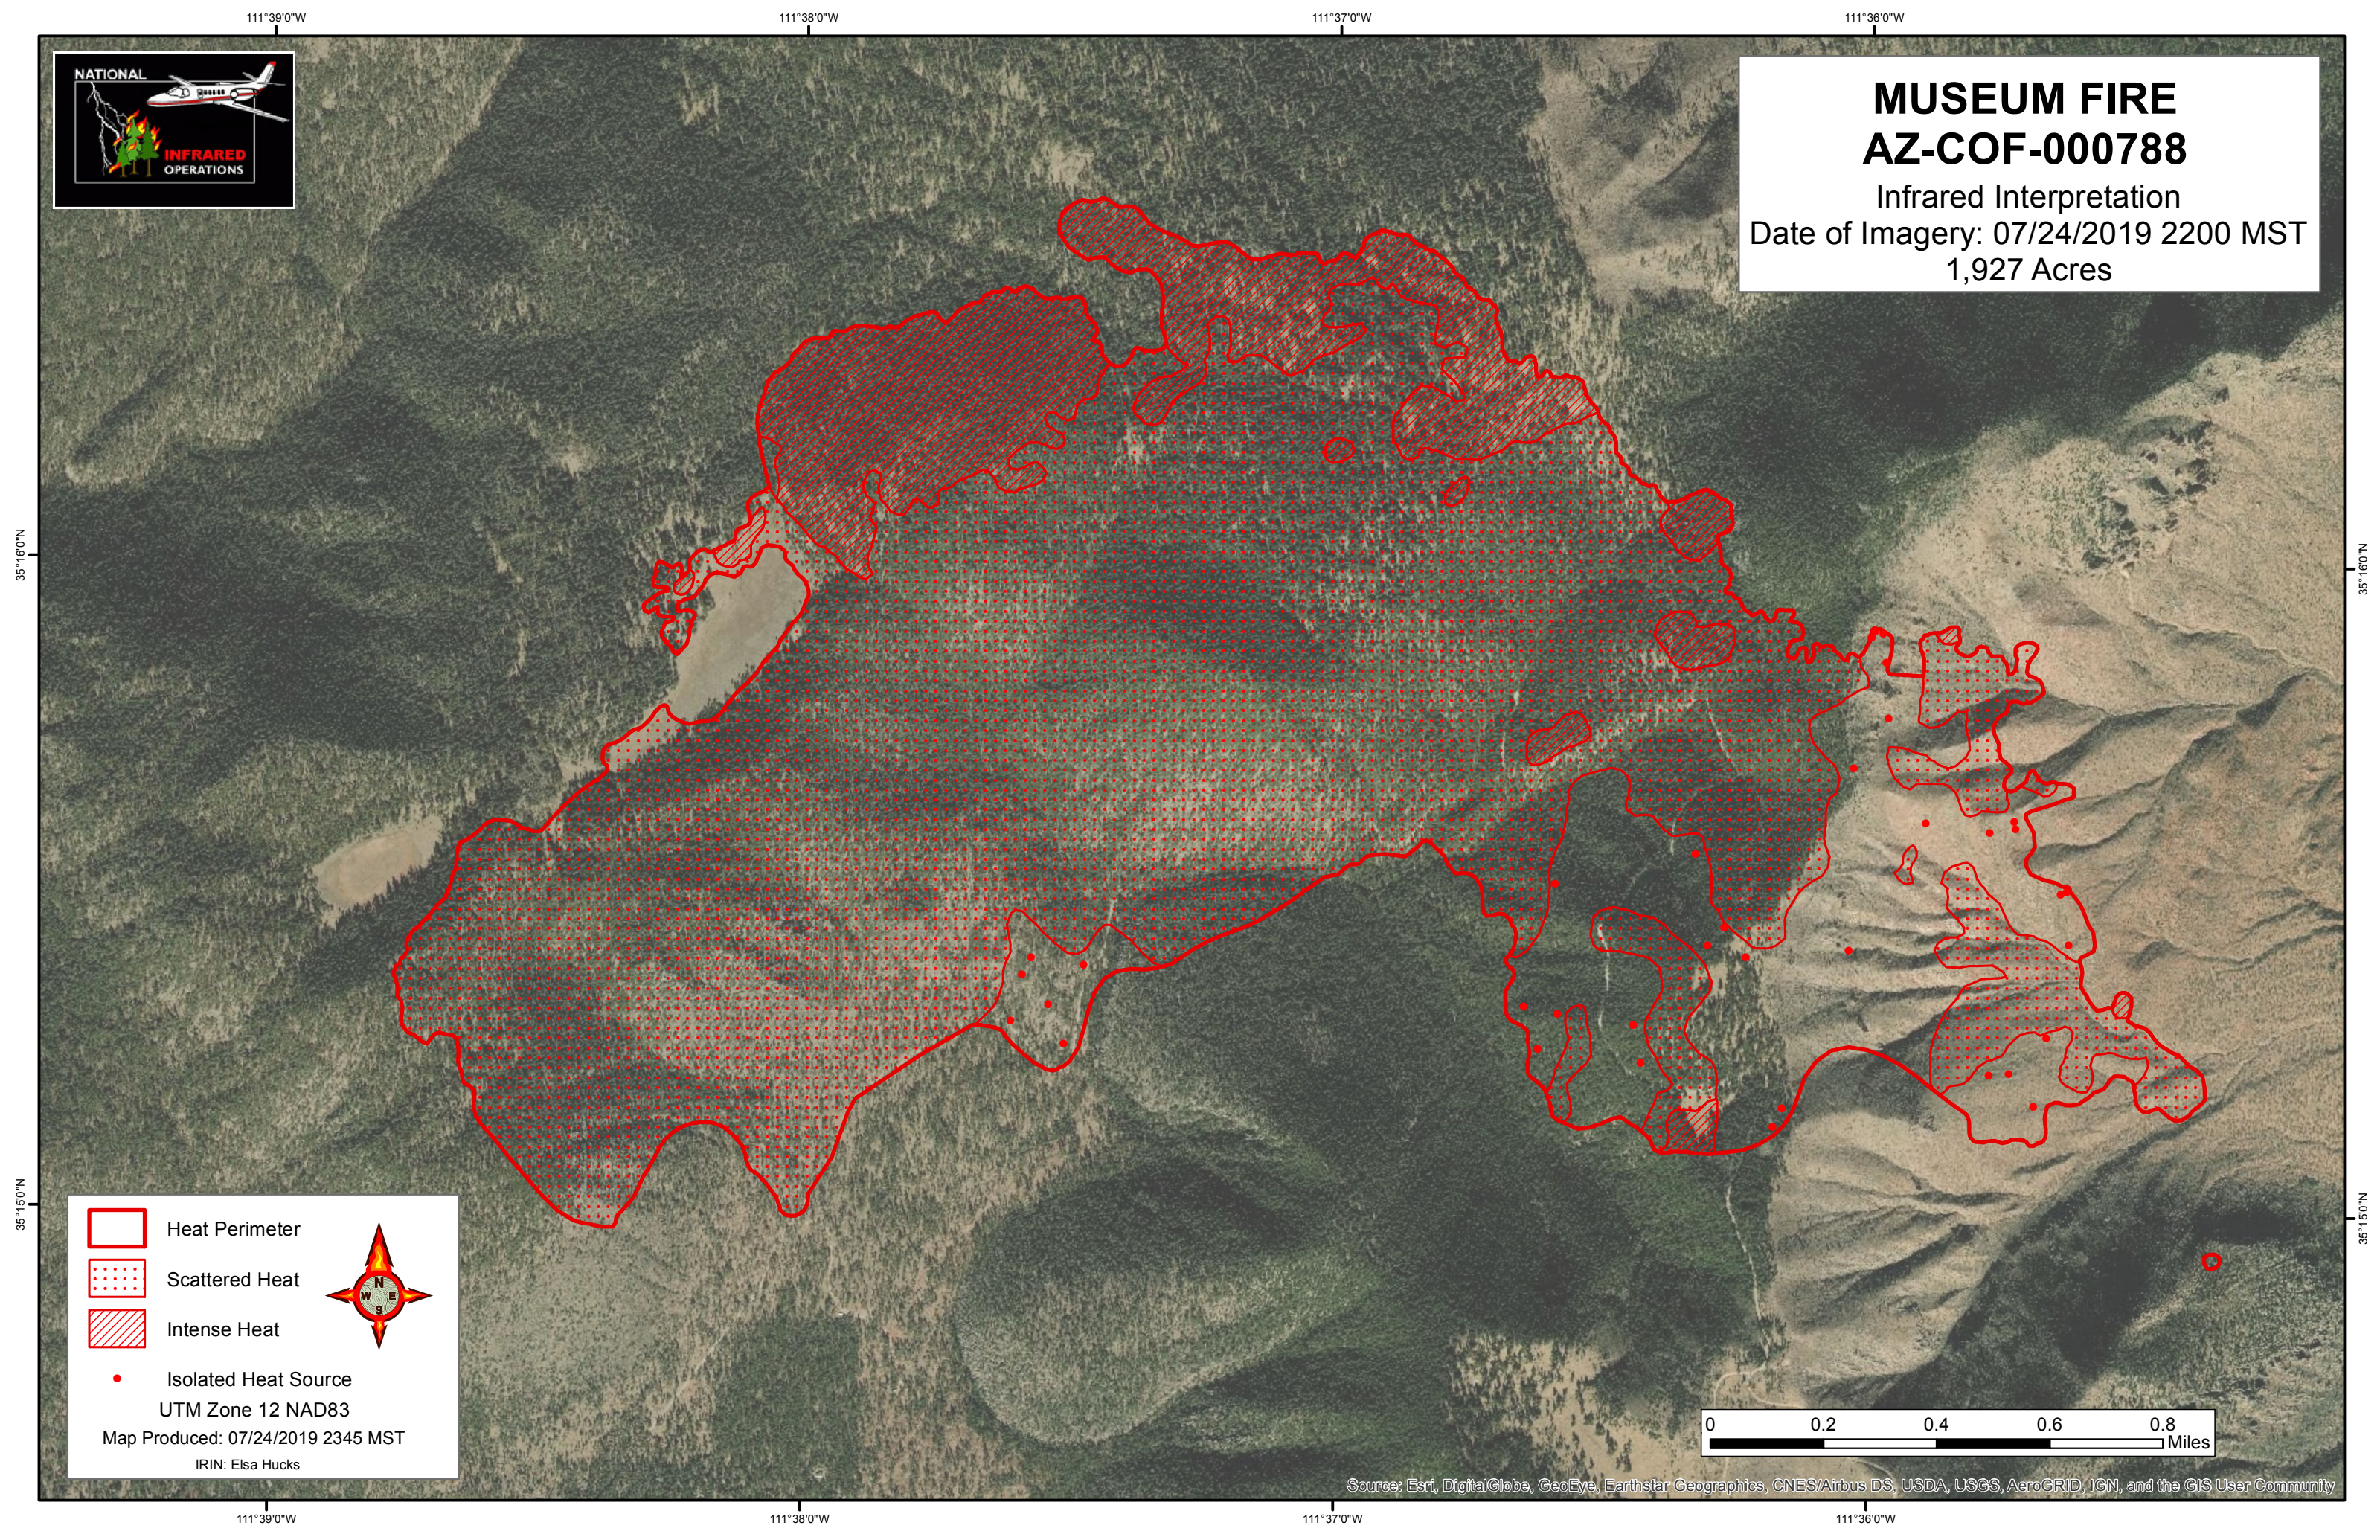

MUSEUM FIRE
AZ-COF-000788
Infrared Interpretation
Date of Imagery: 07/24/2019 2200 MST
1,927 Acres

- Heat Perimeter
- Scattered Heat
- Intense Heat
- Isolated Heat Source

UTM Zone 12 NAD83
Map Produced: 07/24/2019 2345 MST
IRIN: Elsa Hucks