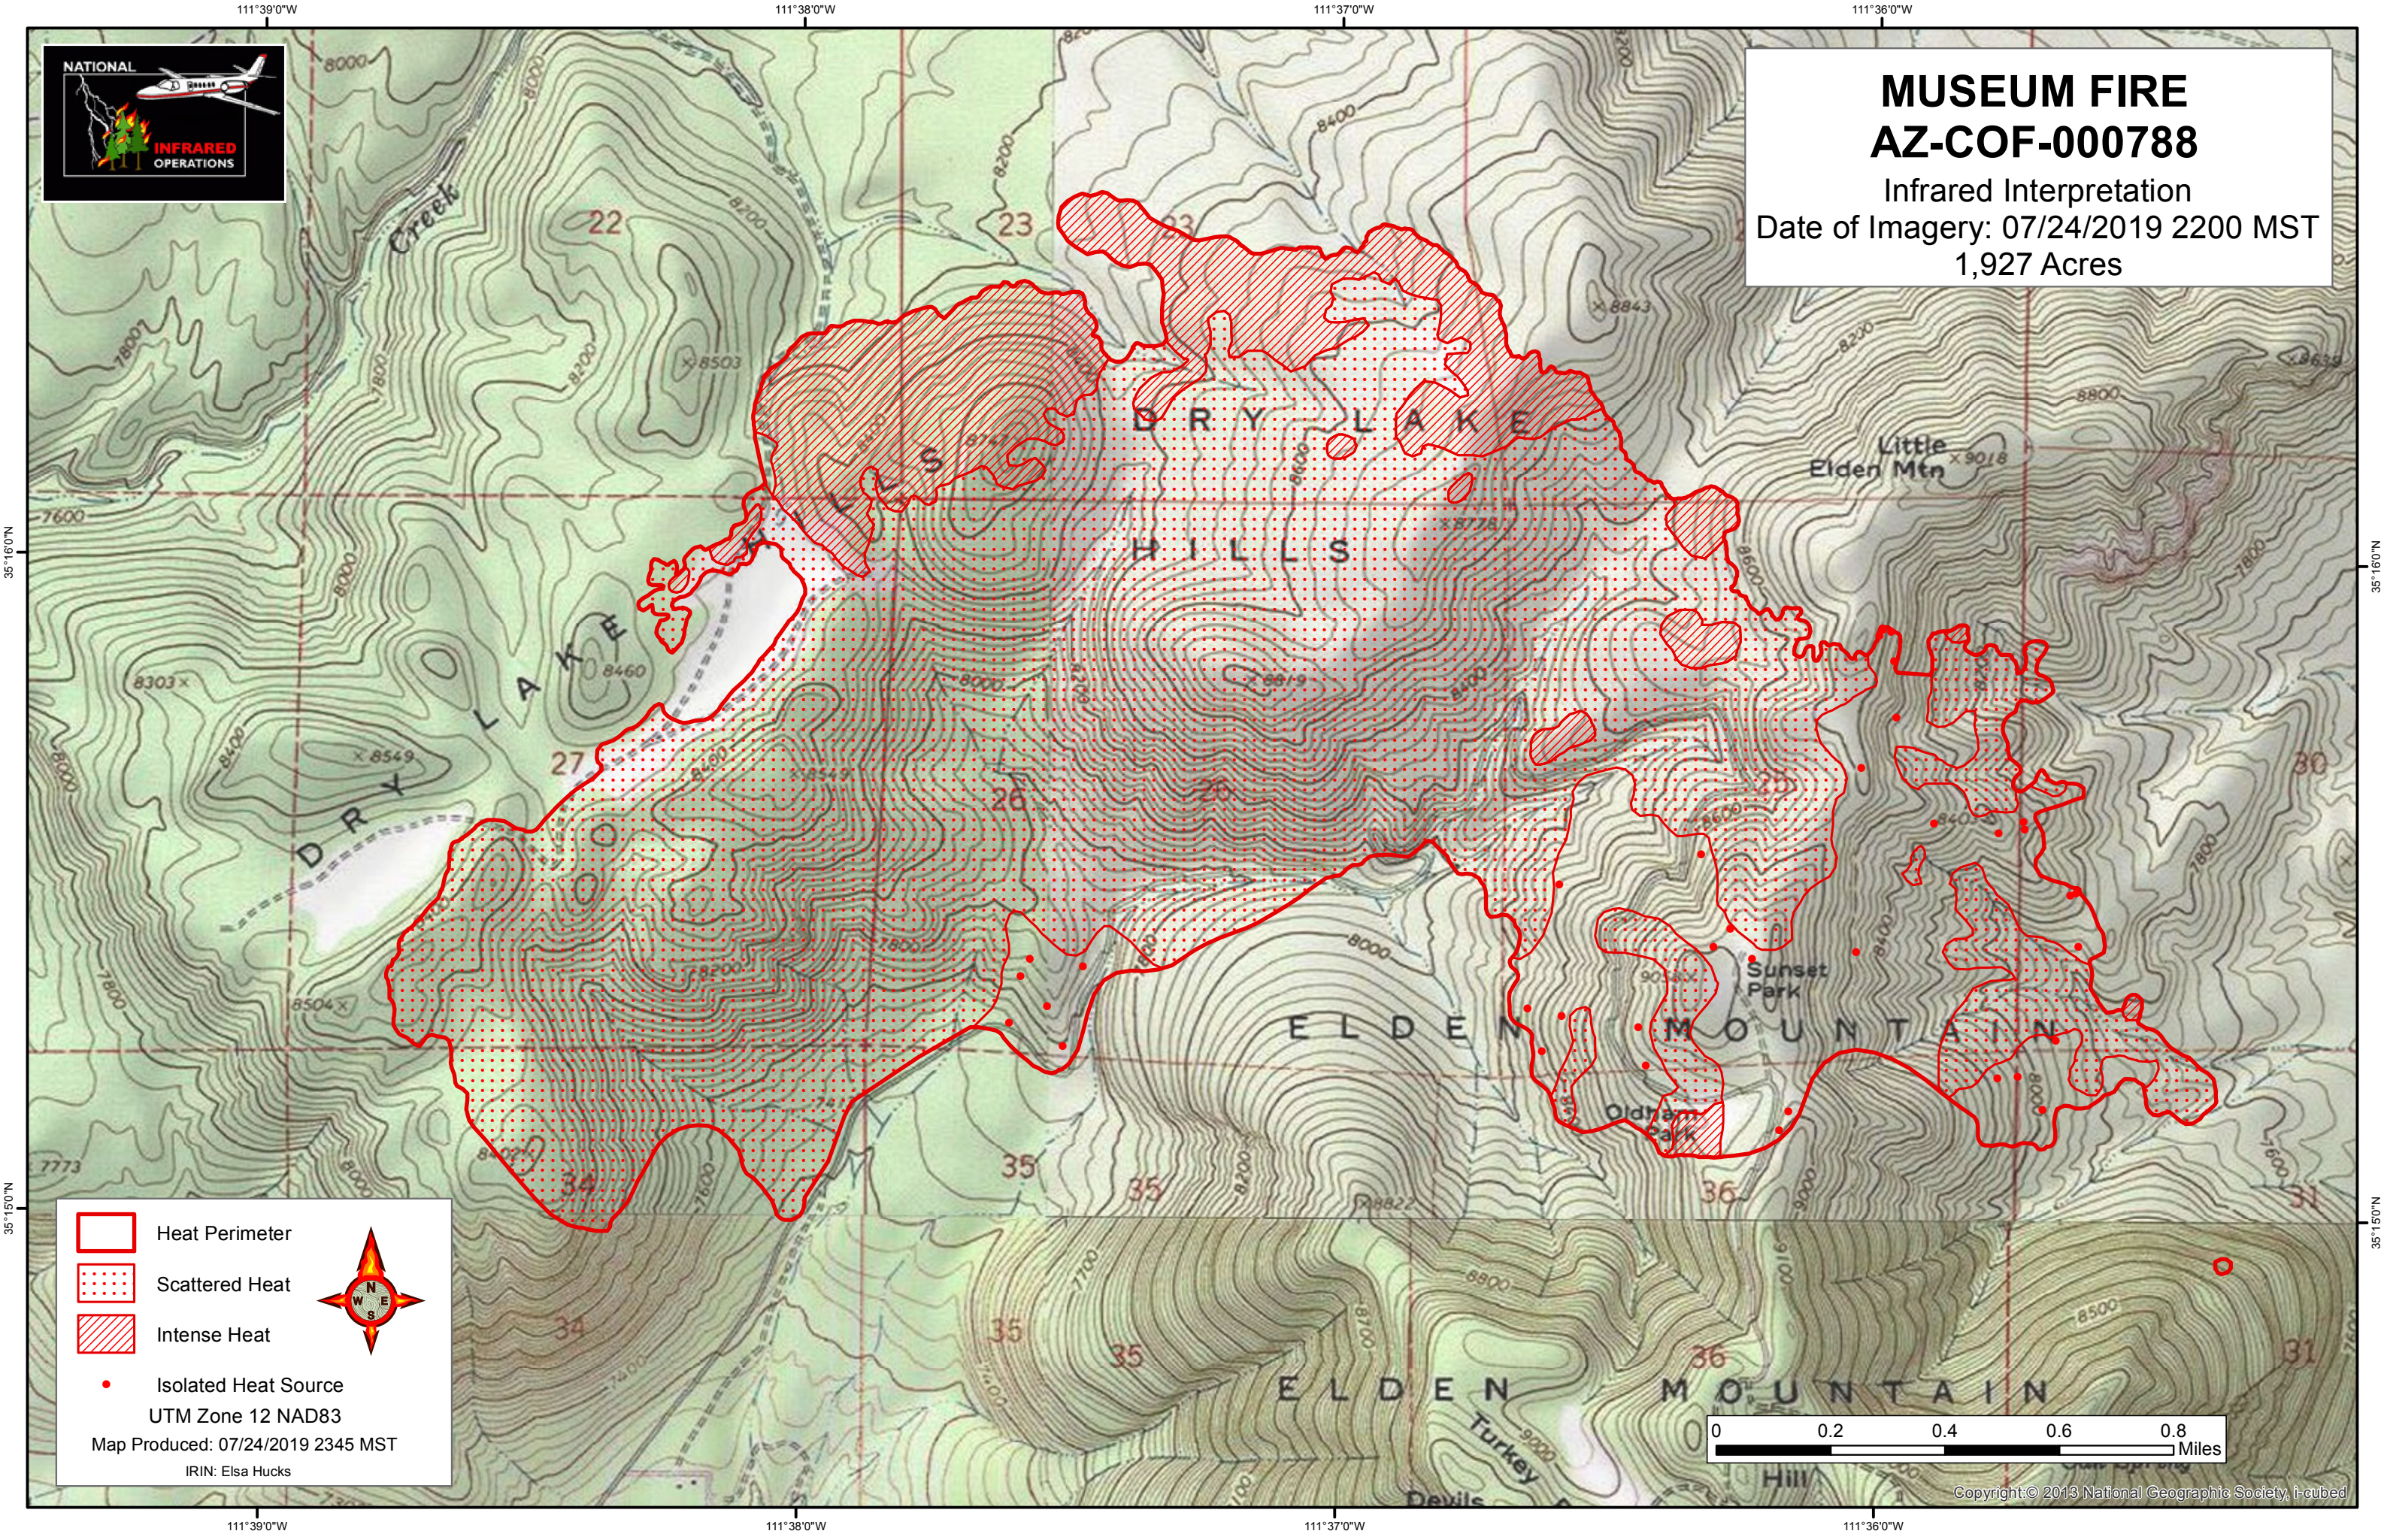

**MUSEUM FIRE**  
**AZ-COF-000788**  
Infrared Interpretation  
Date of Imagery: 07/24/2019 2200 MST  
1,927 Acres

- Heat Perimeter
- Scattered Heat
- Intense Heat

Isolated Heat Source  
UTM Zone 12 NAD83  
Map Produced: 07/24/2019 2345 MST  
IRIN: Elsa Hucks