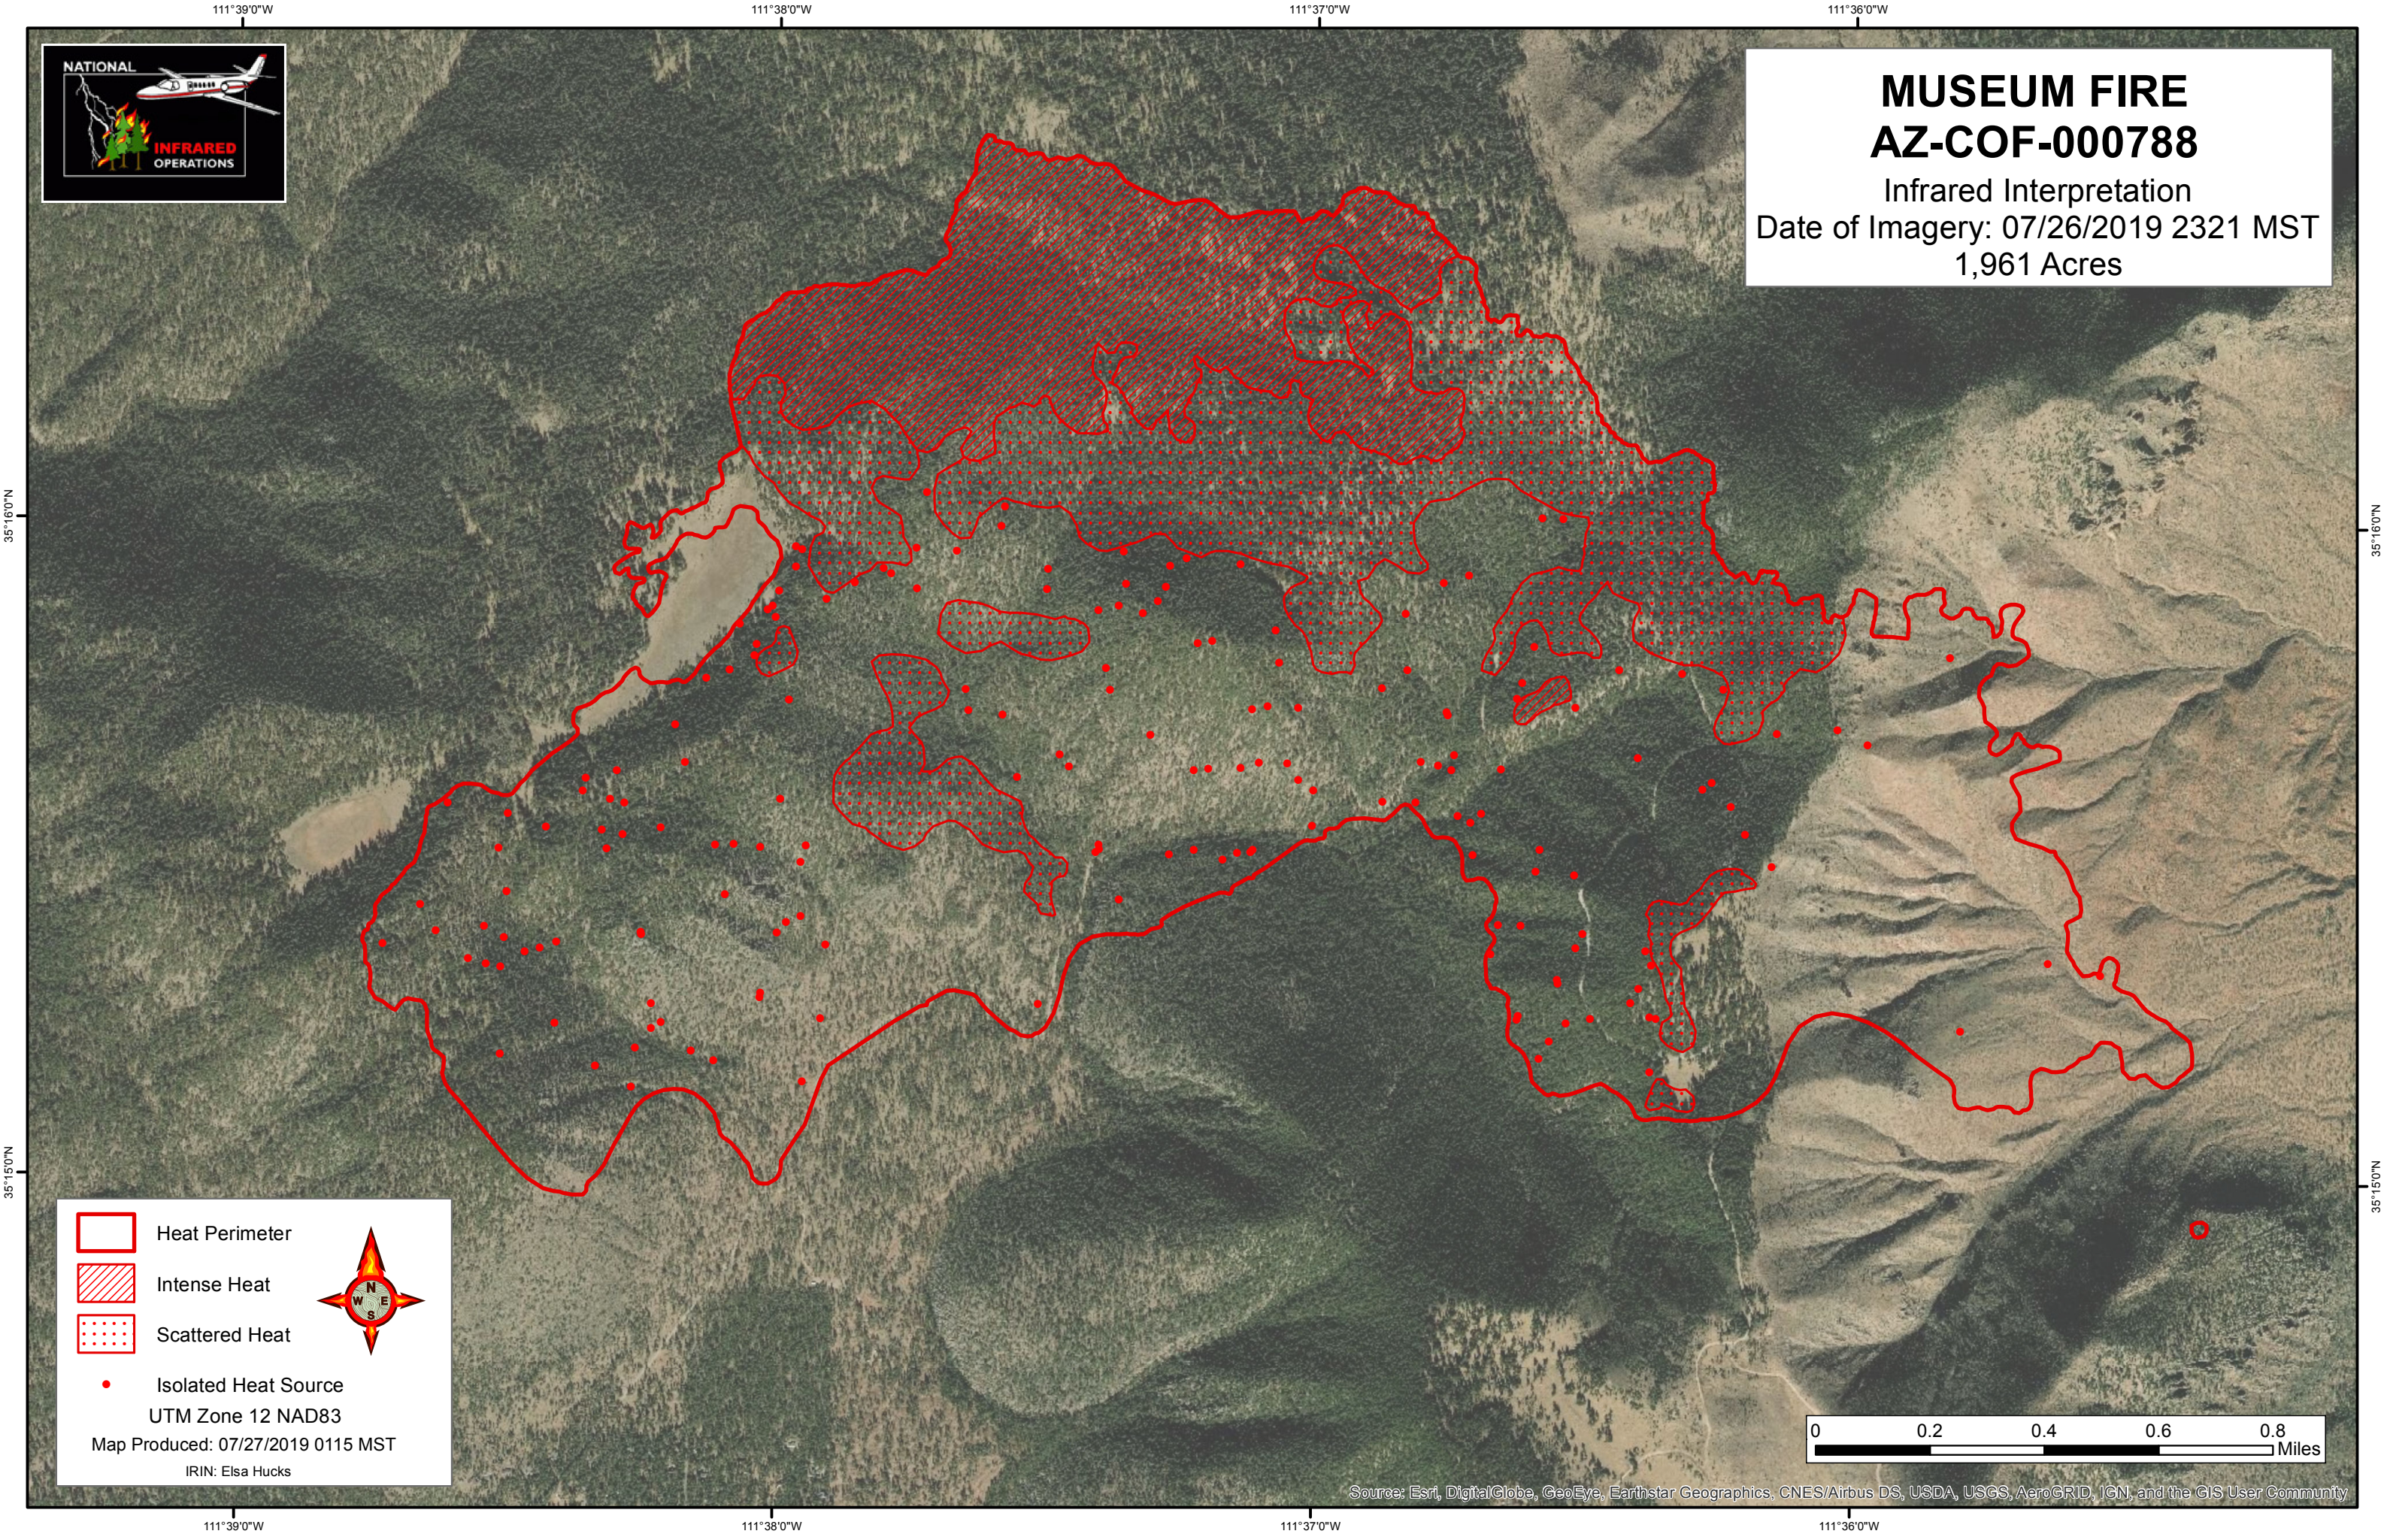

MUSEUM FIRE
AZ-COF-000788
 Infrared Interpretation
 Date of Imagery: 07/26/2019 2321 MST
 1,961 Acres

-  Heat Perimeter
-  Intense Heat
-  Scattered Heat
-  Isolated Heat Source

UTM Zone 12 NAD83
 Map Produced: 07/27/2019 0115 MST
 IRIN: Elsa Hucks