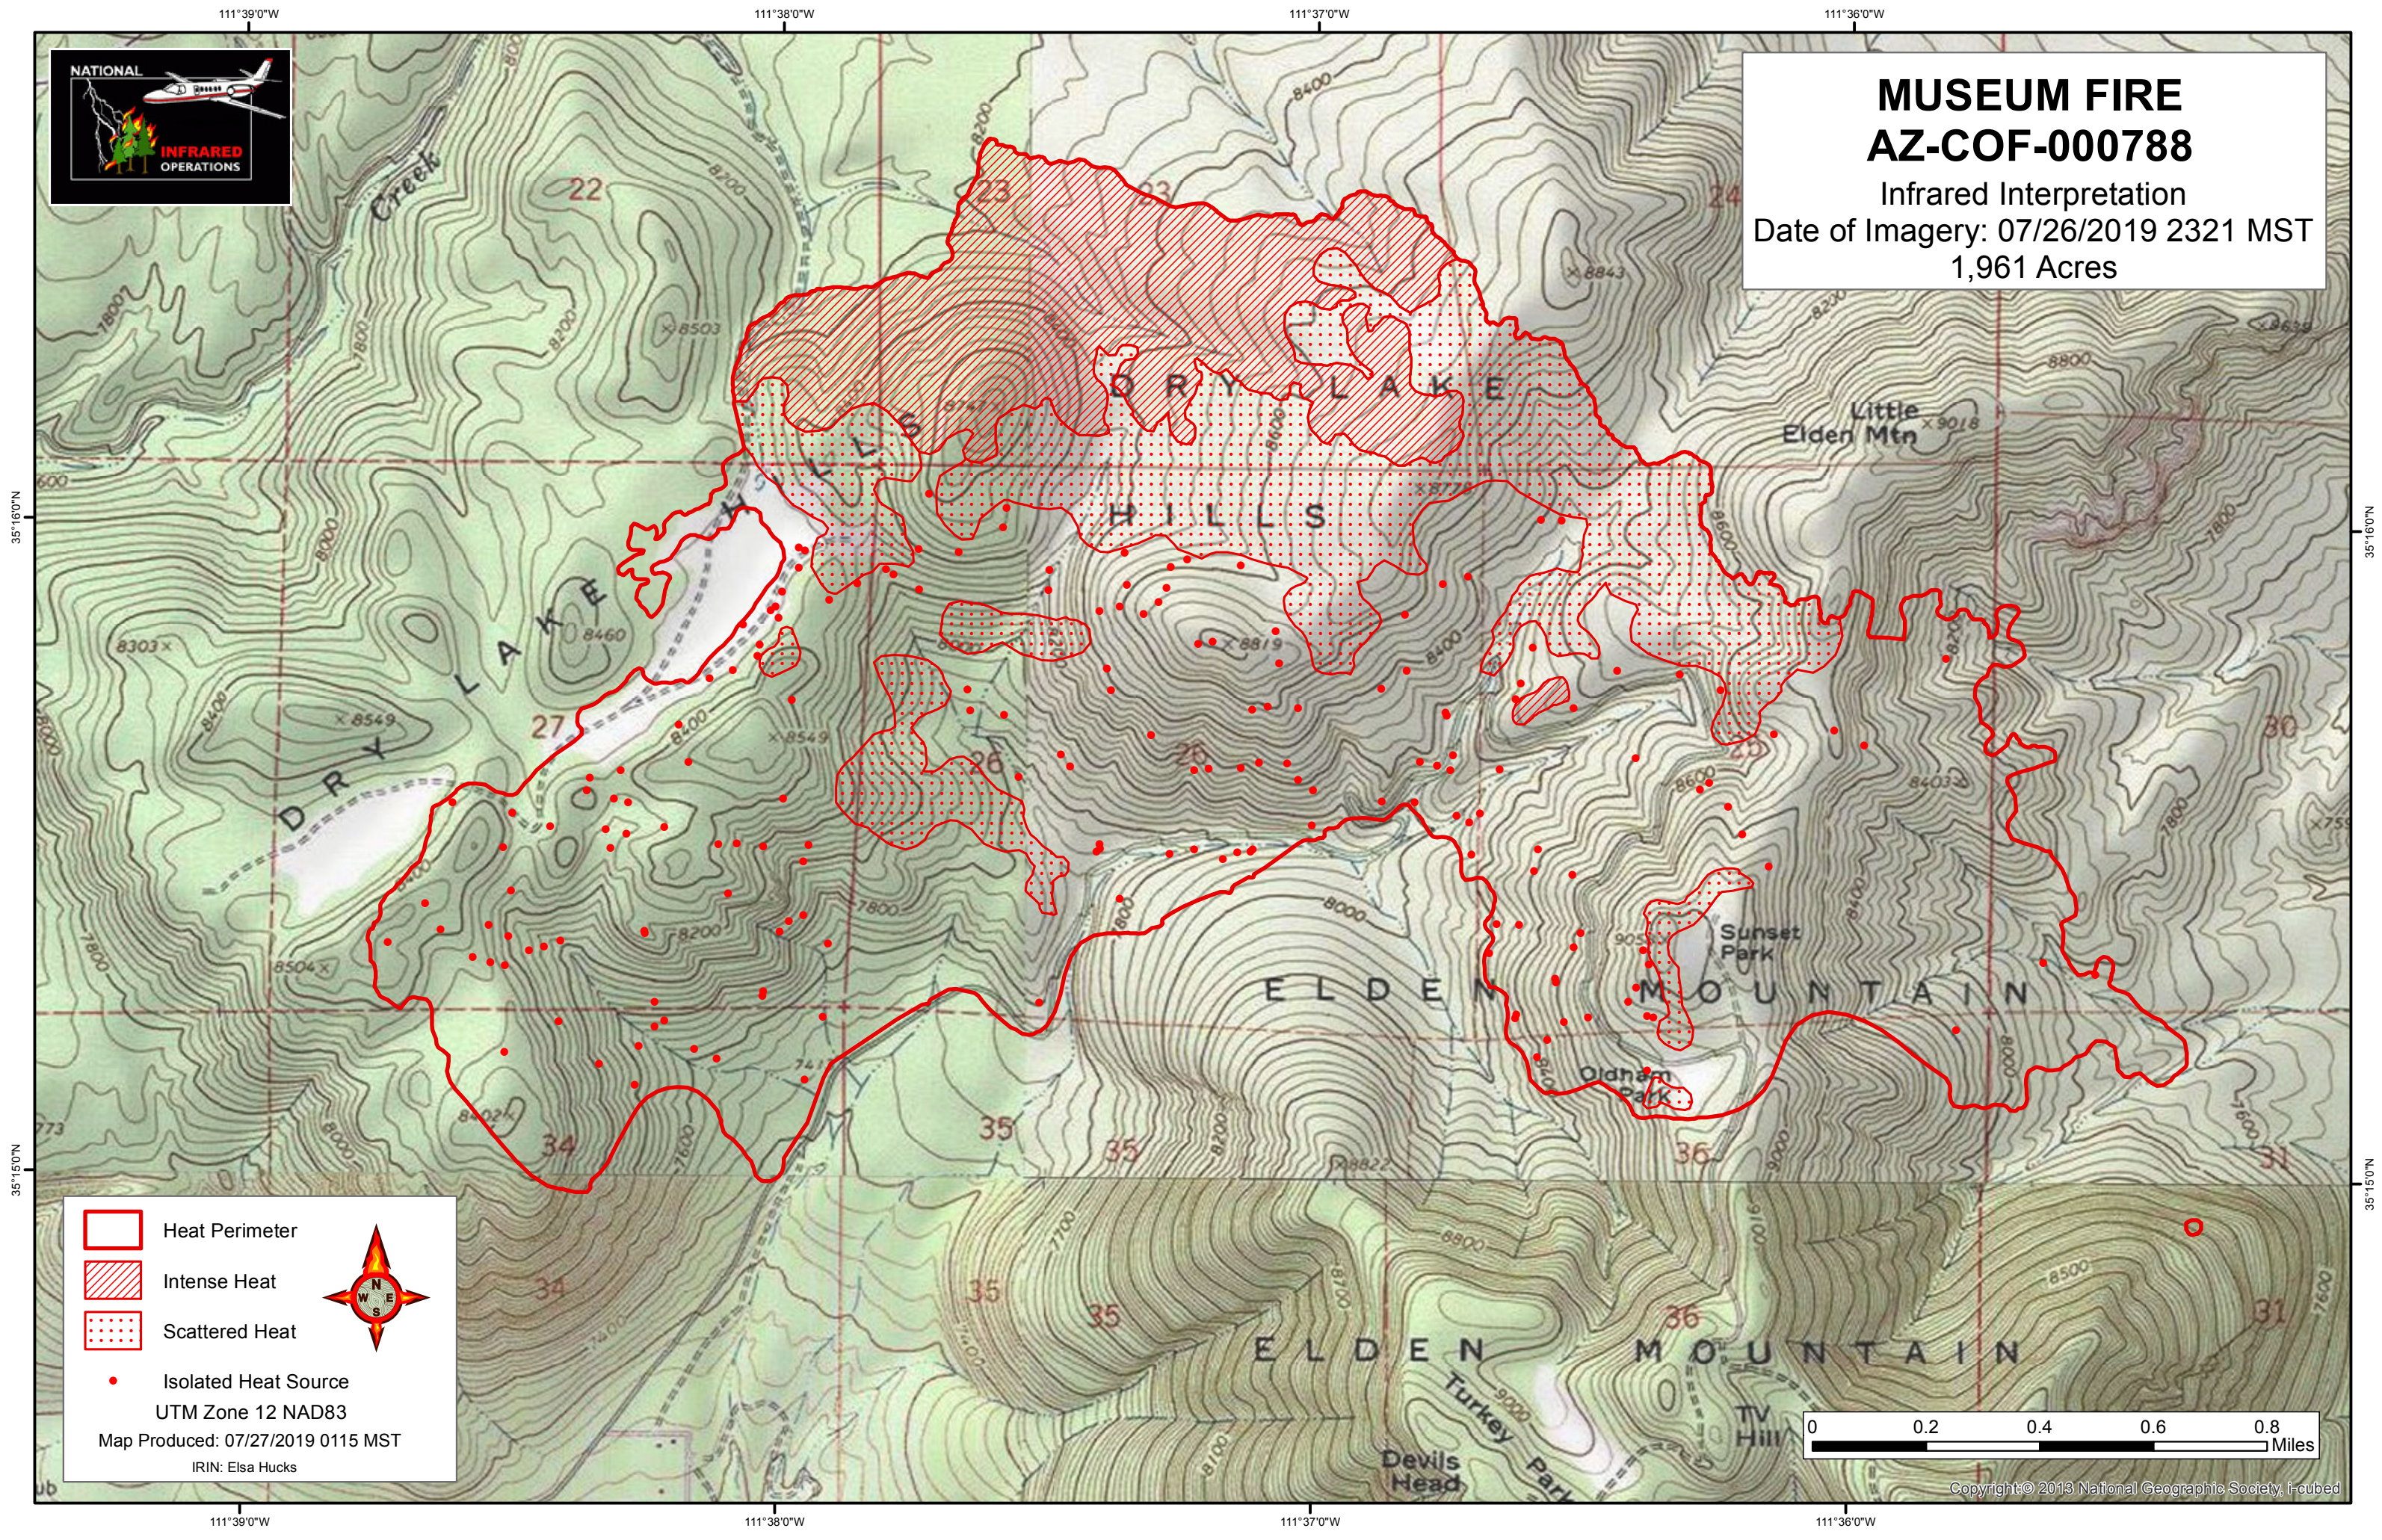

MUSEUM FIRE
AZ-COF-000788
 Infrared Interpretation
 Date of Imagery: 07/26/2019 2321 MST
 1,961 Acres

-  Heat Perimeter
-  Intense Heat
-  Scattered Heat

• Isolated Heat Source
 UTM Zone 12 NAD83

Map Produced: 07/27/2019 0115 MST
 IRIN: Elsa Hucks