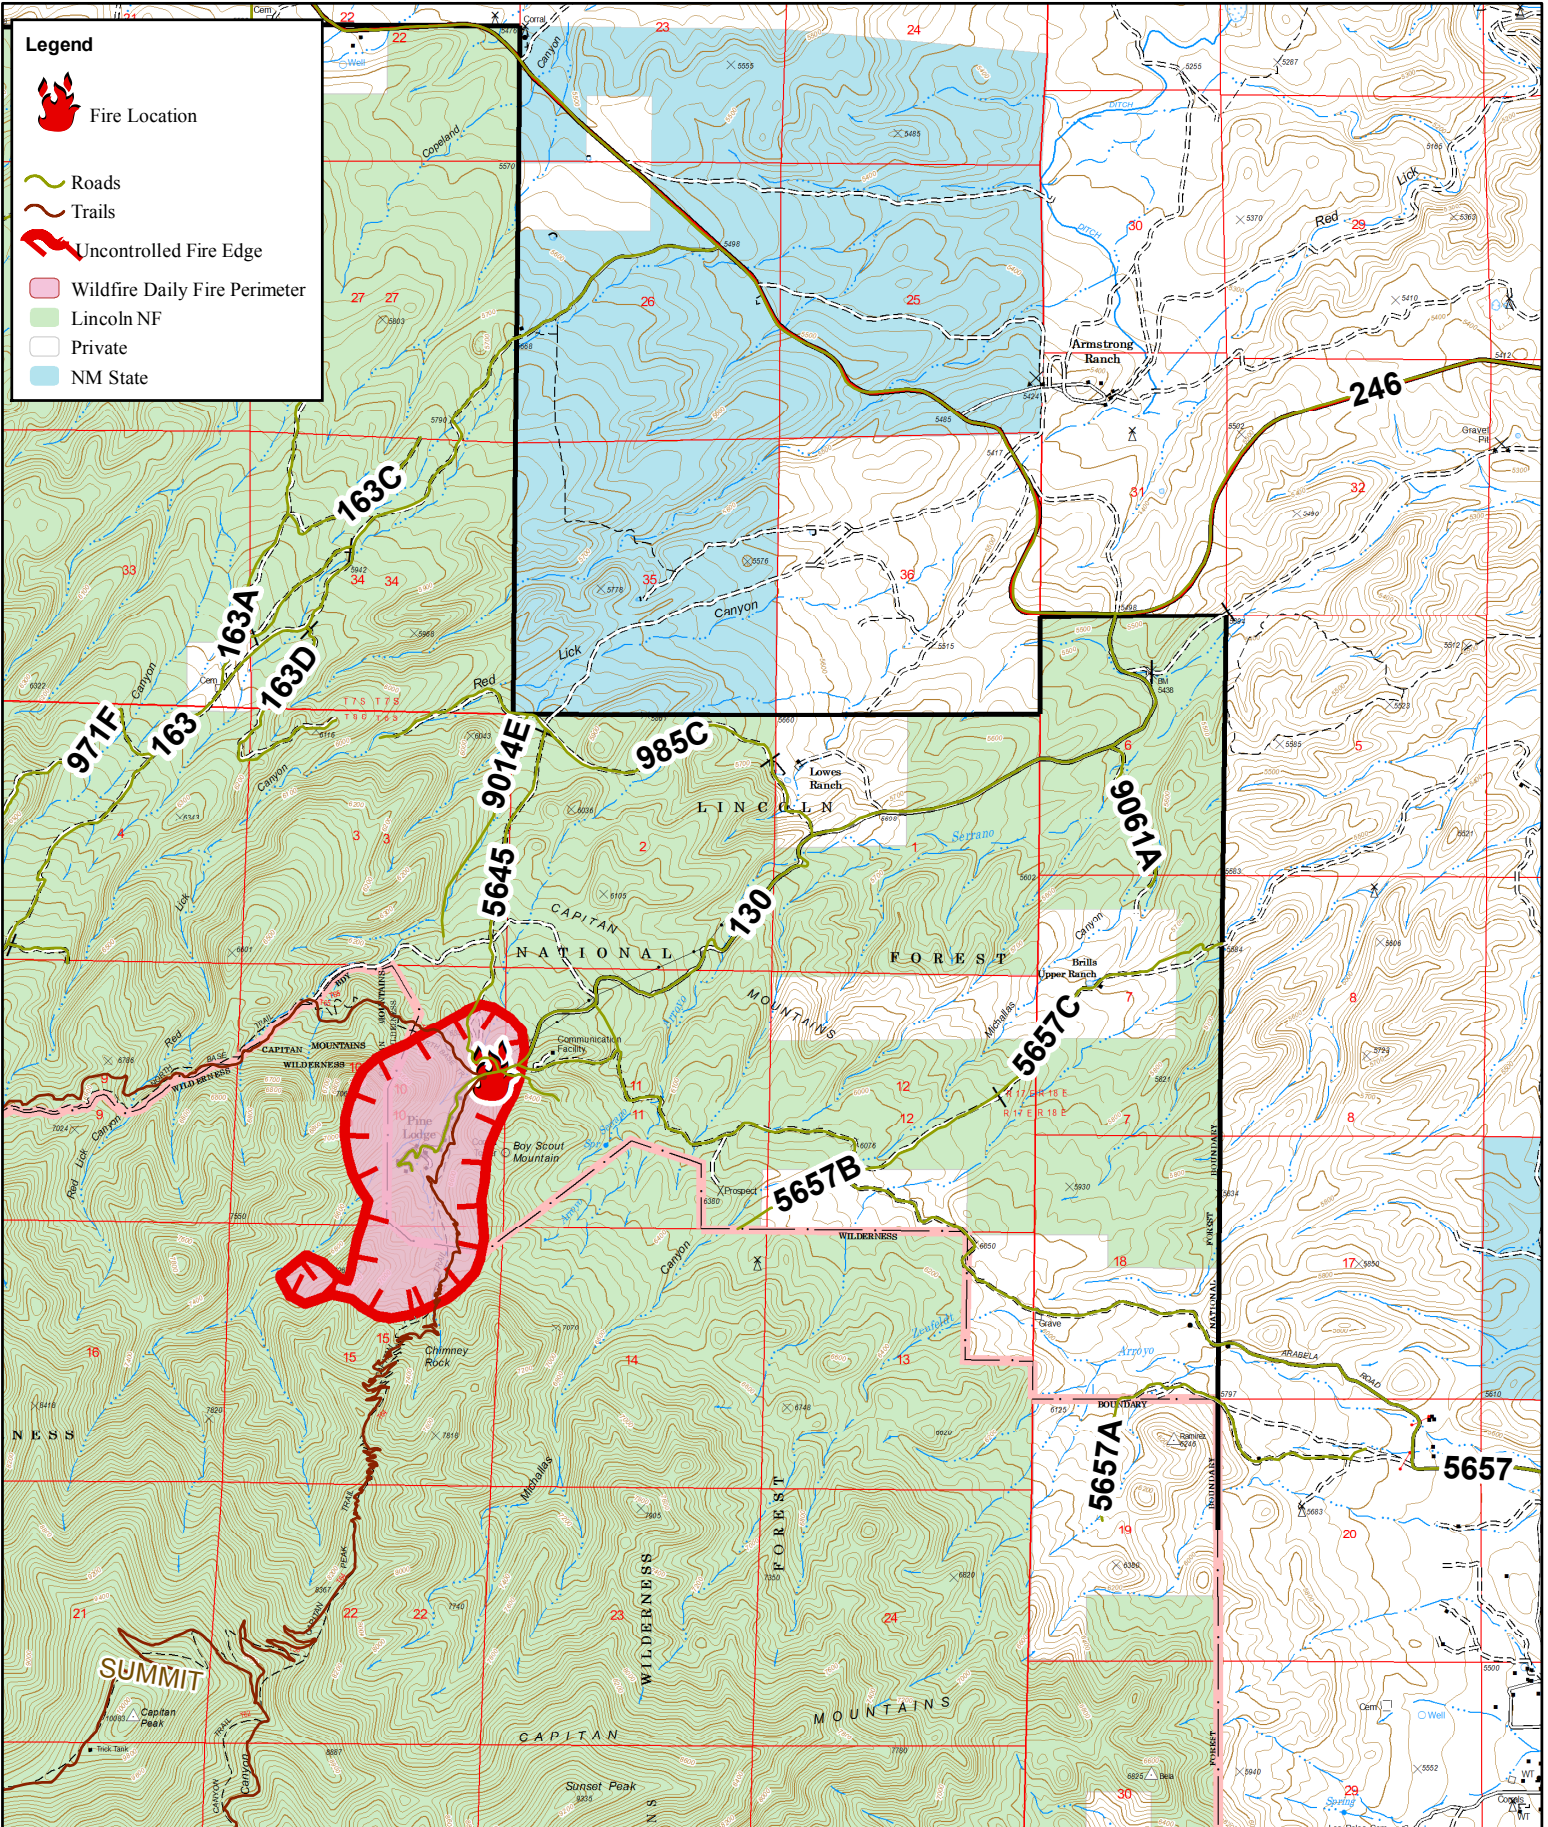

Pine Lodge Fire NM-LNF-000249 NAD 83

Created By: Wesley Hall
Date Created: 06/19/2019

06/20/2019
Est. 345 Acres
Initial Map
P#: P3MBA519

0 0.25 0.5 1 Miles

Legend

- Fire Location
- Roads
- Trails
- Uncontrolled Fire Edge
- Wildfire Daily Fire Perimeter
- Lincoln NF
- Private
- NM State