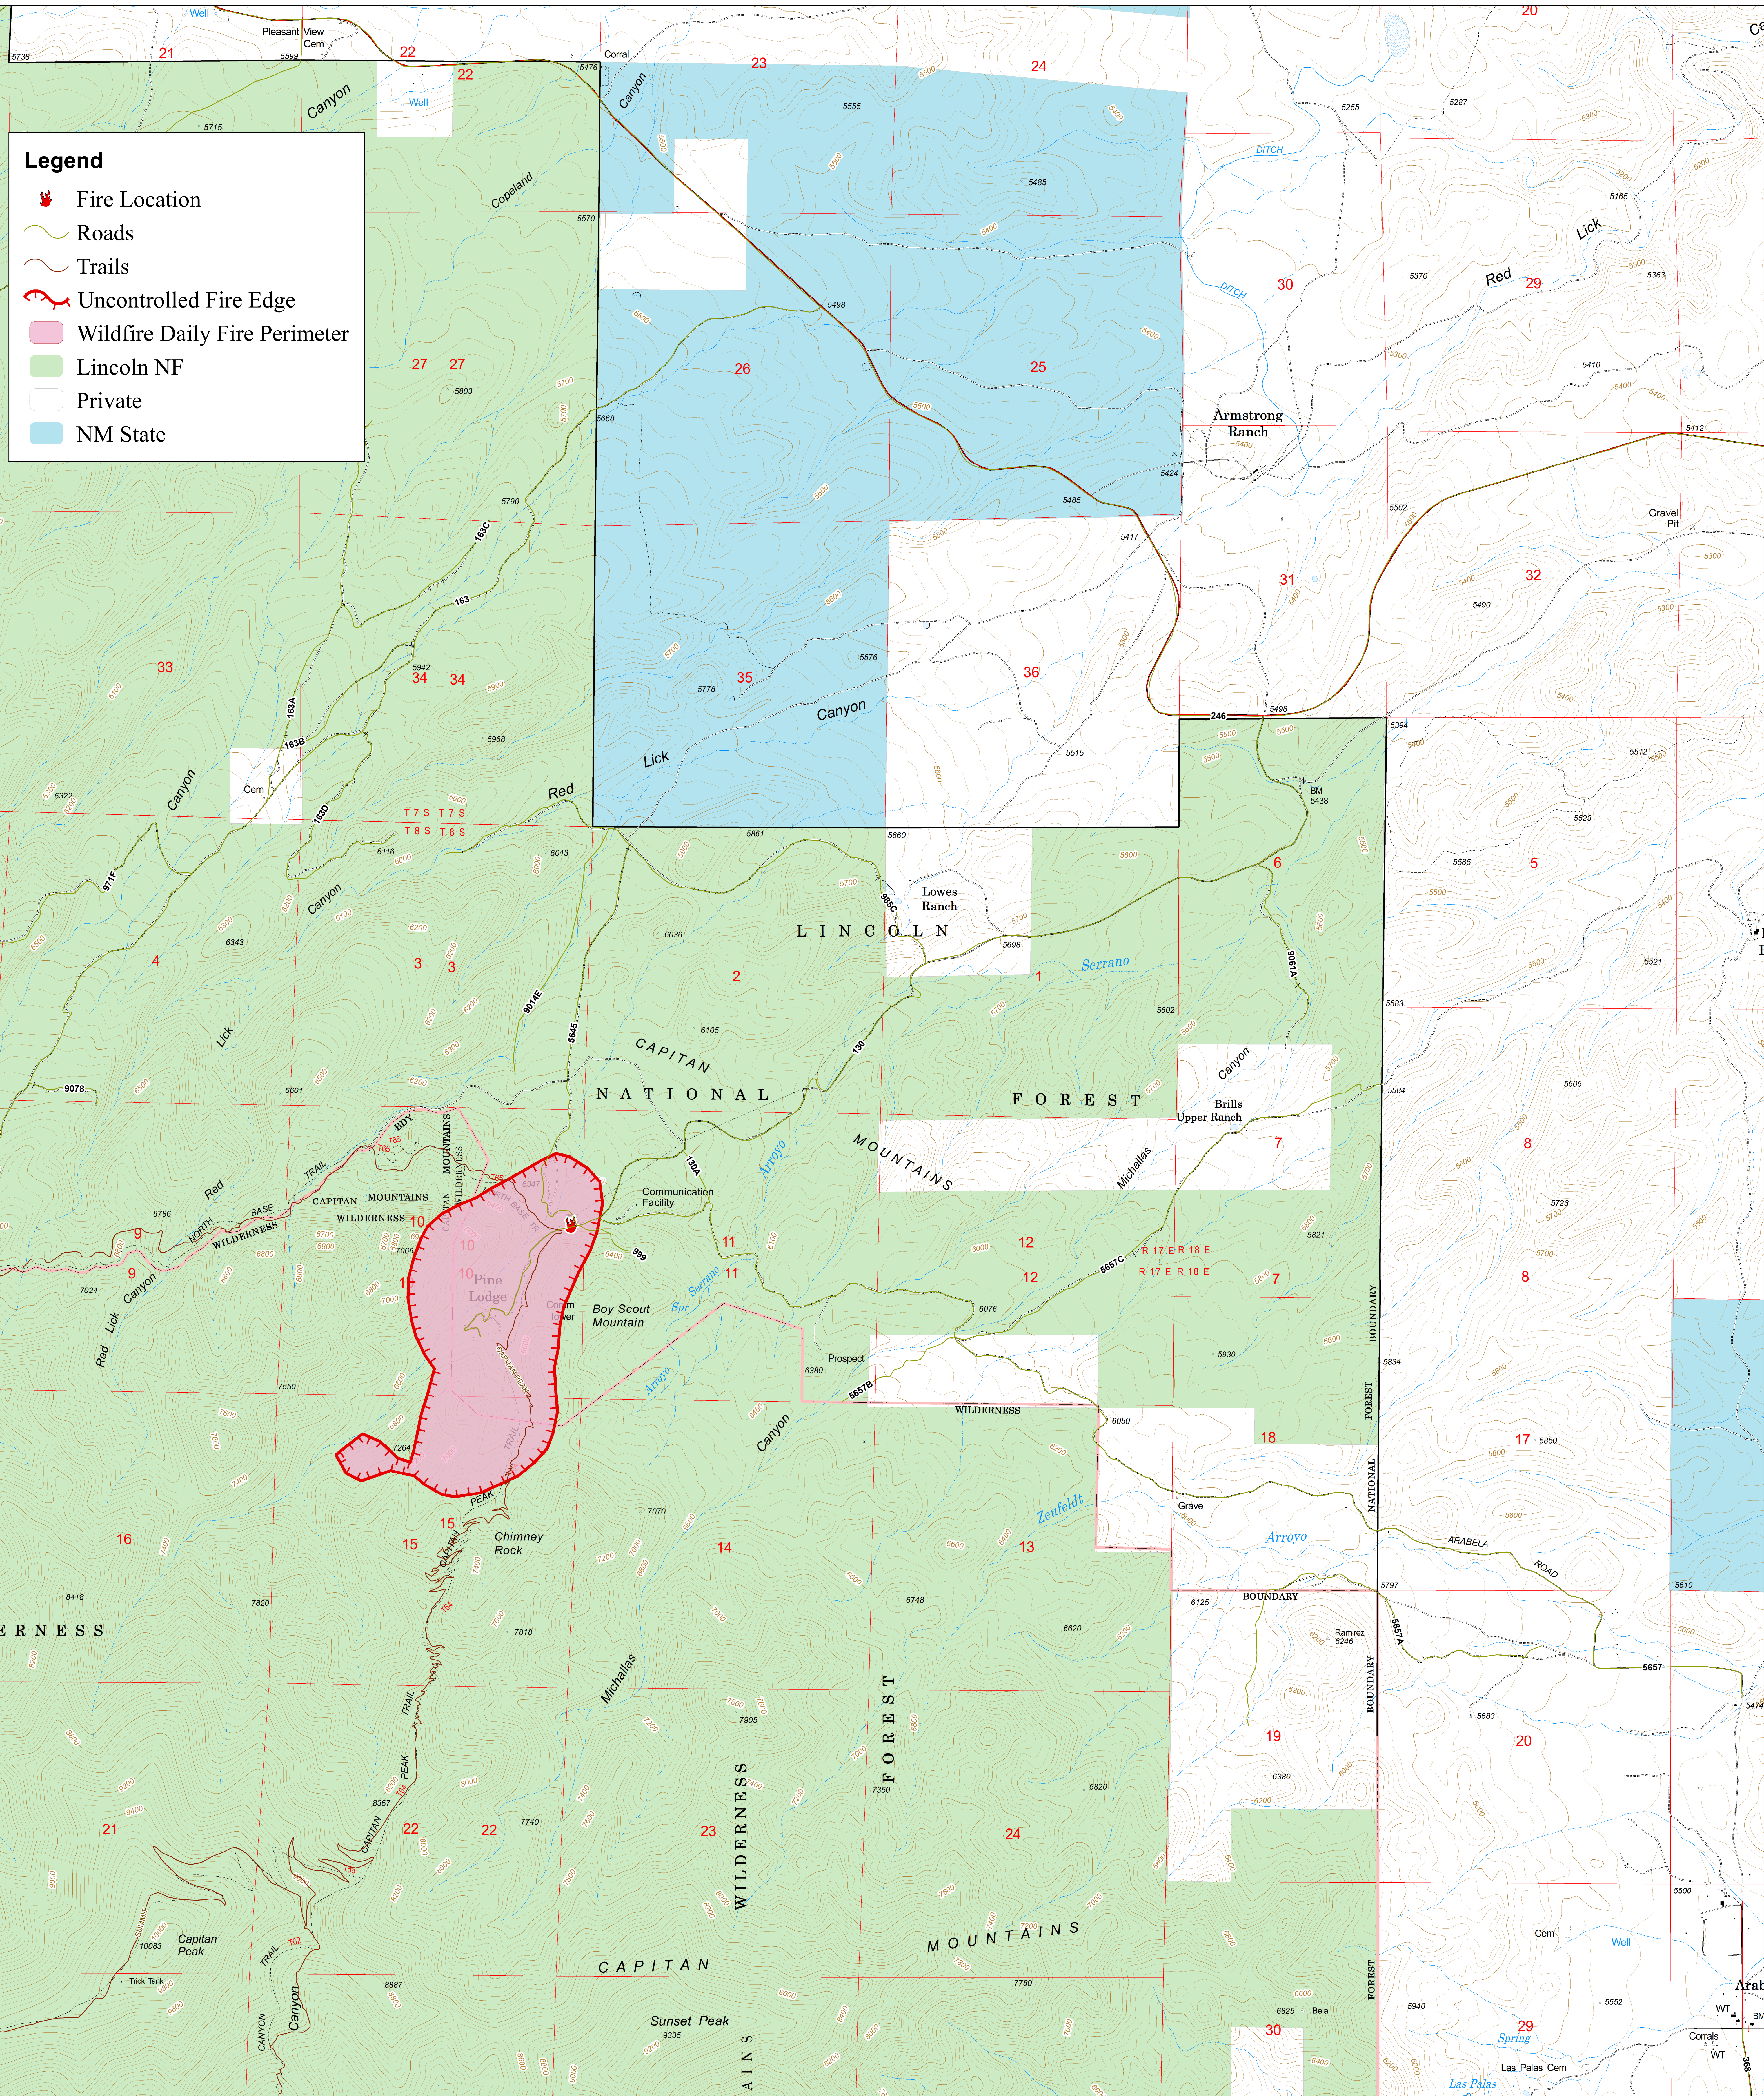

Pine Lodge Fire NM-LNF-000249 NAD 83

Created By: Wesley Hall
Date Created: 06/19/2019

06/20/2019
Est. 345 Acres
Initial Map
P#: P3MBA519

Legend

- Fire Location
- Roads
- Trails
- Uncontrolled Fire Edge
- Wildfire Daily Fire Perimeter
- Lincoln NF
- Private
- NM State