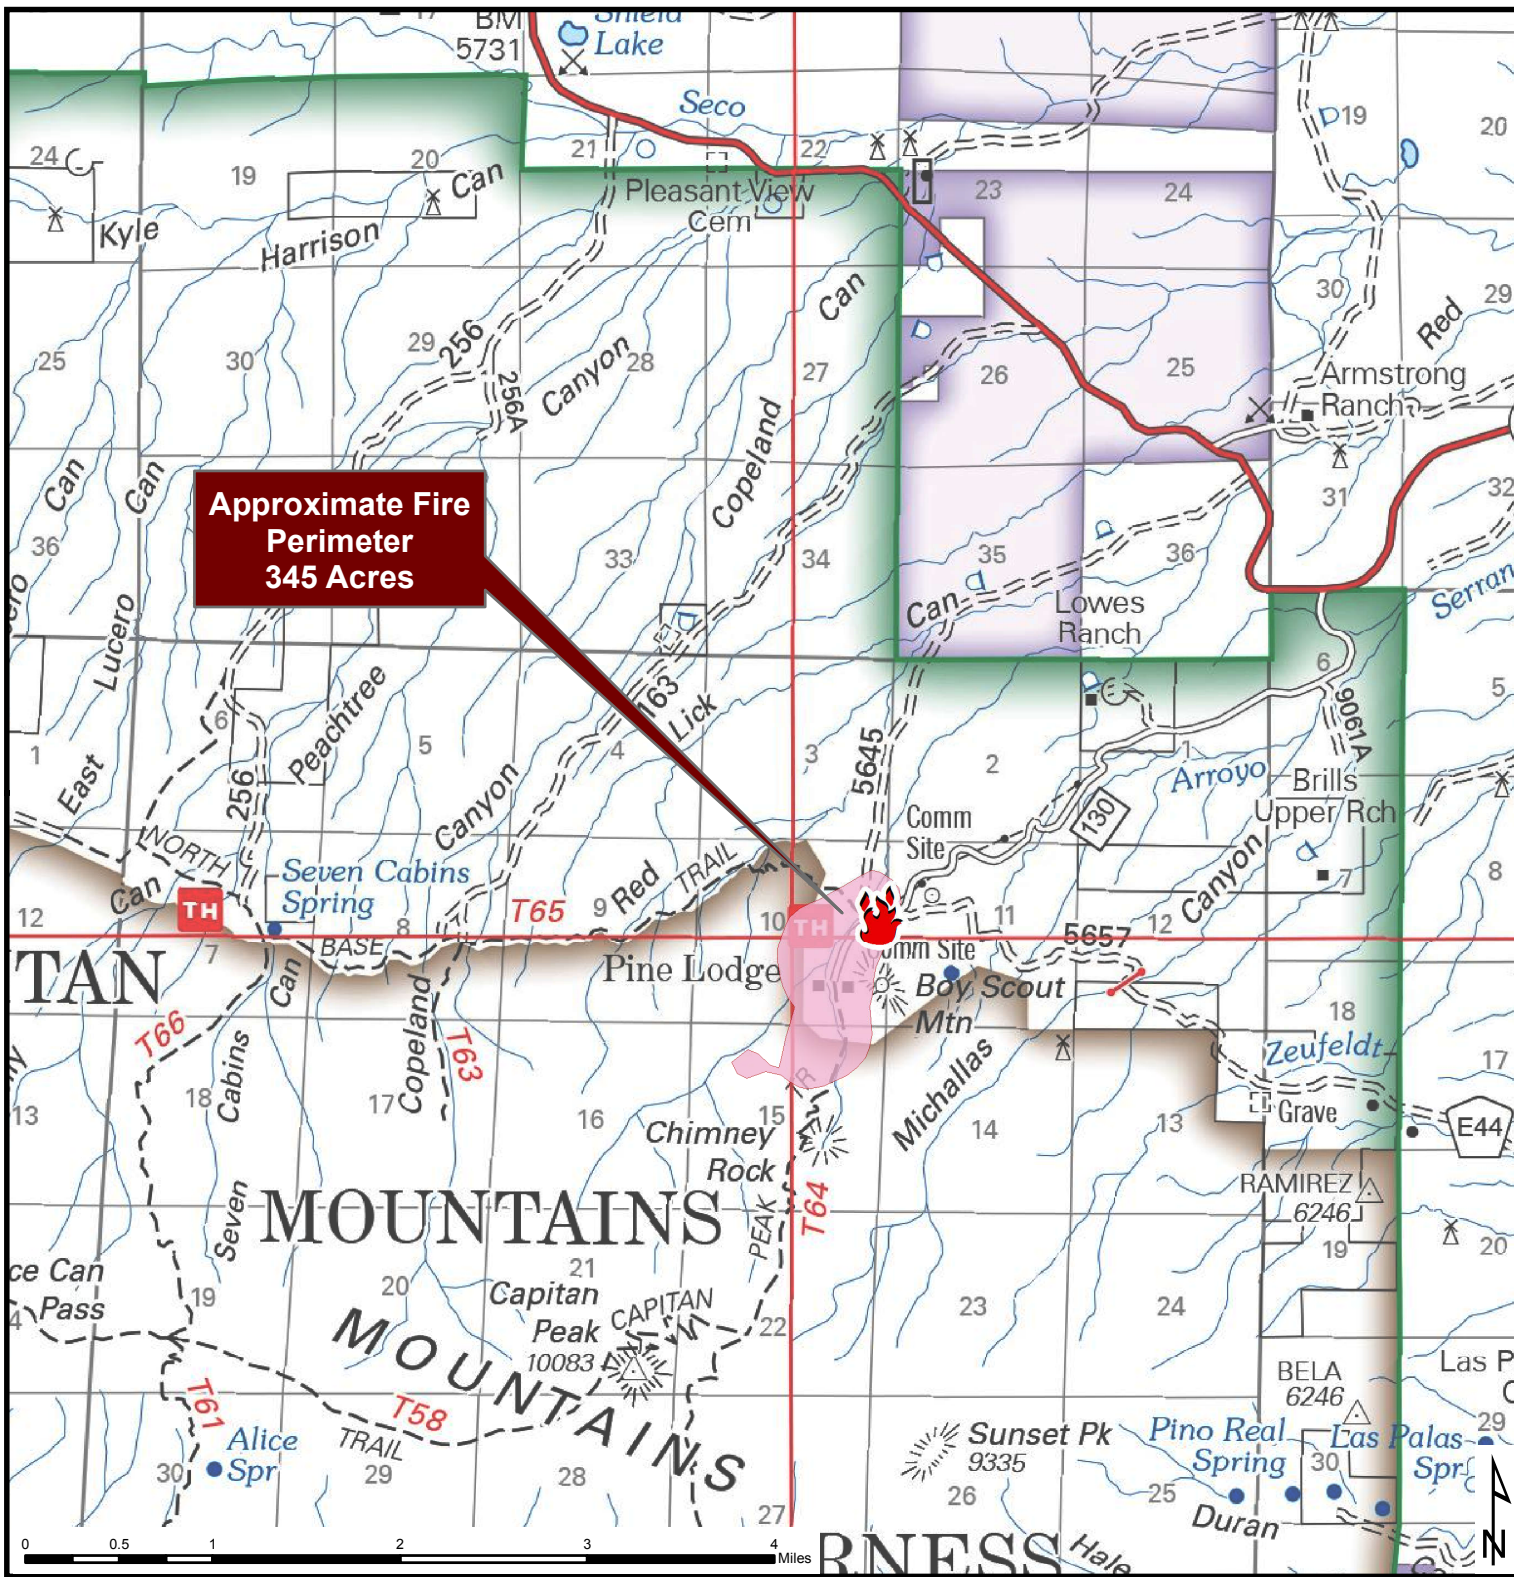

# Lincoln National Forest Smokey Bear Ranger District

Pine Lodge Wildfire  
6/20/2019

## Legend

Approximate Fire  
Perimeter  
345 Acres

Created By: Wesley Hall  
06/20/2019