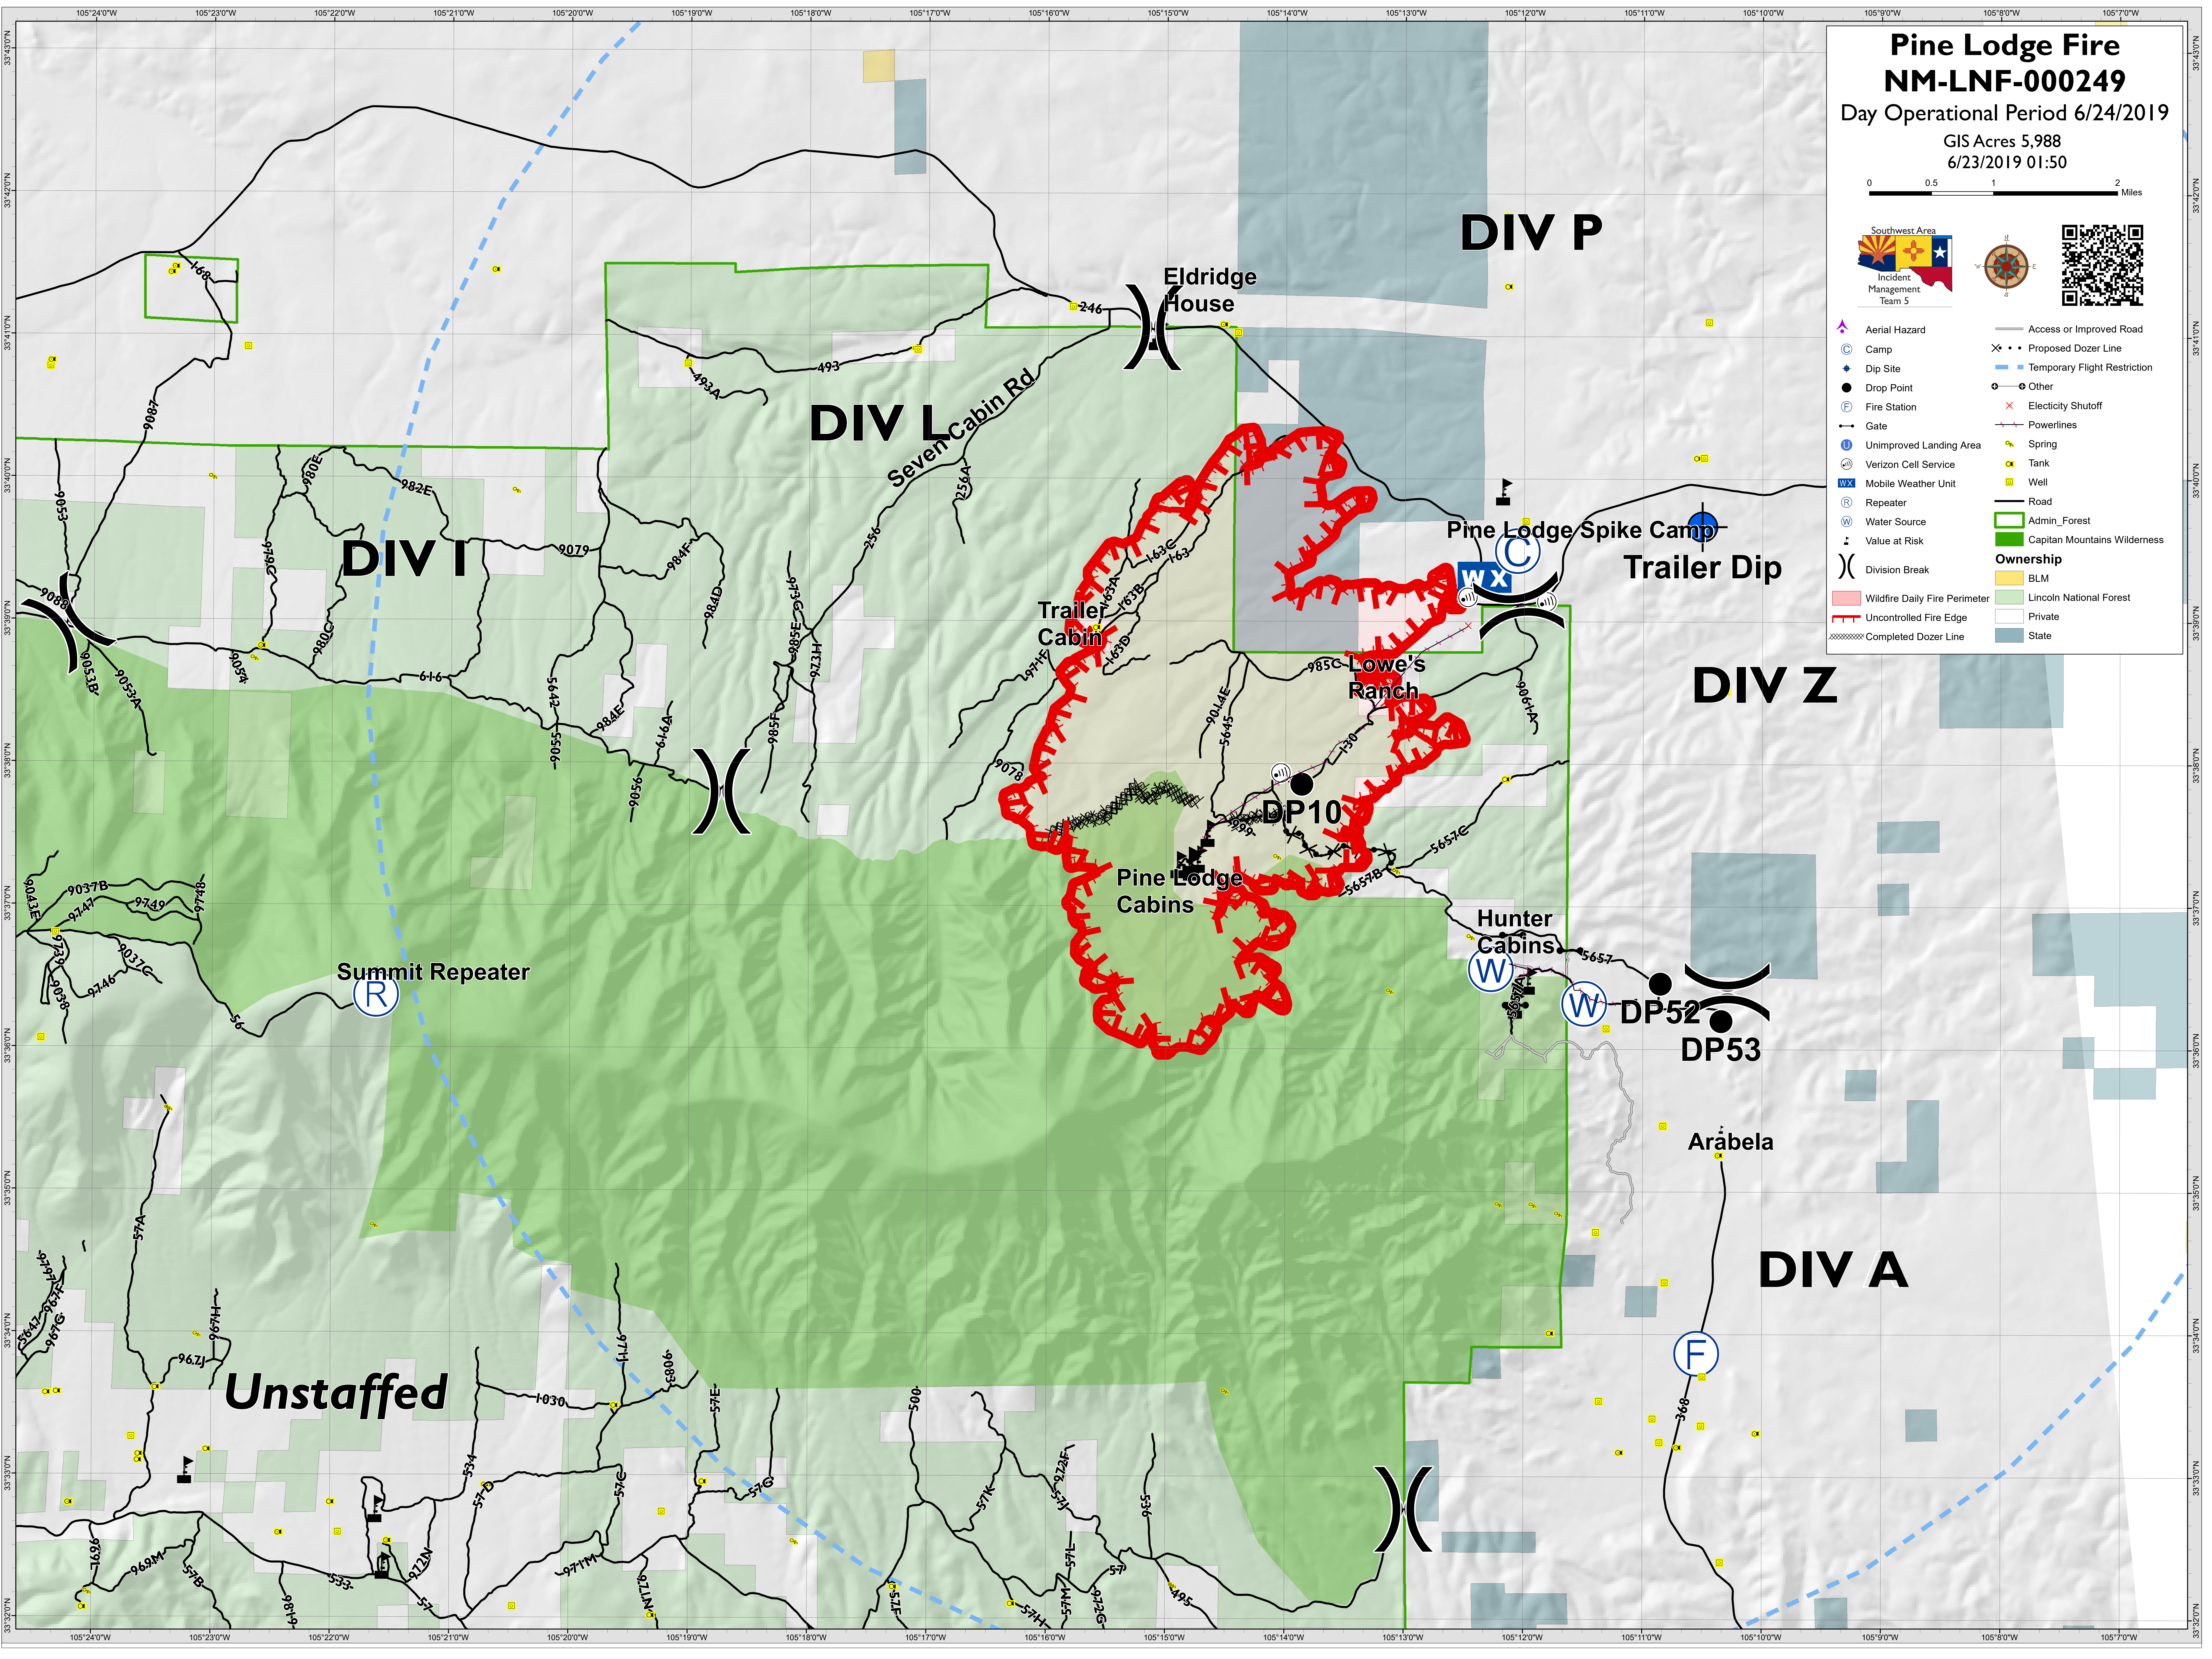

Pine Lodge Fire NM-LNF-000249

Day Operational Period 6/24/2019
GIS Acres 5,988
6/23/2019 01:50

- Aerial Hazard
- Camp
- Dip Site
- Drop Point
- Fire Station
- Gate
- Unimproved Landing Area
- Verizon Cell Service
- Mobile Weather Unit
- Repeater
- Water Source
- Value at Risk
- Division Break
- Wildfire Daily Fire Perimeter
- Uncontrolled Fire Edge
- Completed Dozer Line
- Access or Improved Road
- Proposed Dozer Line
- Temporary Flight Restriction
- Other
- Electricity Shutoff
- Powerlines
- Spring
- Tank
- Well
- Road
- Admin_Forest
- Capitan Mountains Wilderness
- Ownership
- BLM
- Lincoln National Forest
- Private
- State

DIV I

DIV L

DIV P

DIV Z

DIV A

Unstaffed

Eldridge House

Seven Cabin Rd

Trailer Cabin

Pine Lodge Spike Camp

Trailer Dip

Lowe's Ranch

Pine Lodge Cabins

Hunter Cabins

Summit Repeater

DP10

DP52
DP53

Arabela