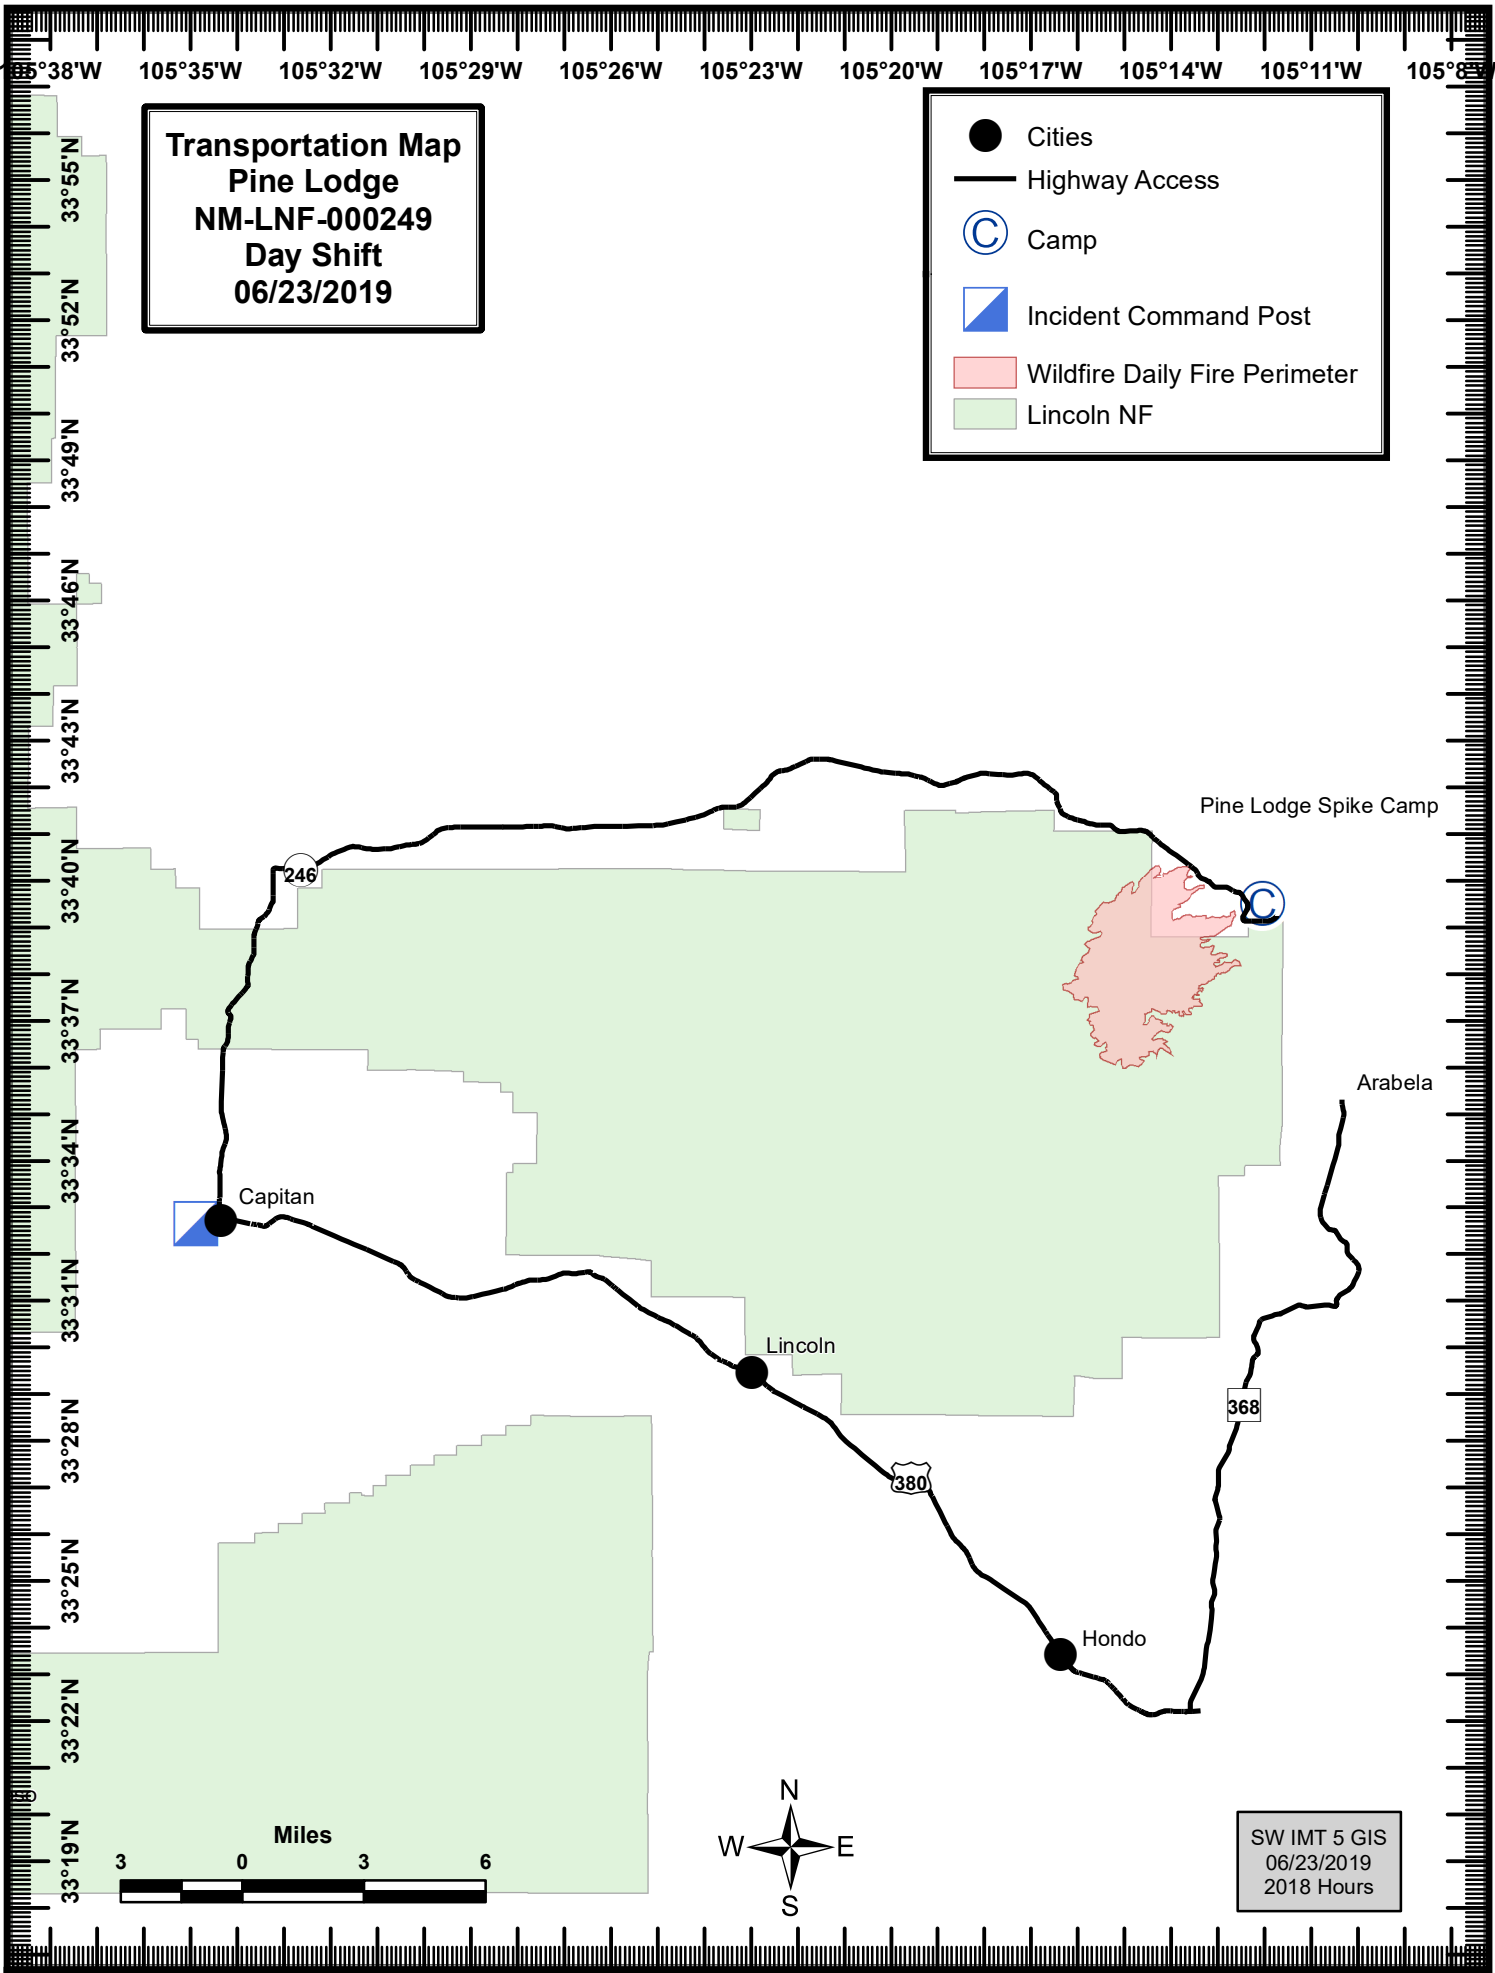

**Transportation Map  
Pine Lodge  
NM-LNF-000249  
Day Shift  
06/23/2019**

- Cities
- Highway Access
- Ⓢ Camp
- ▢ Incident Command Post
- Wildfire Daily Fire Perimeter
- Lincoln NF

SW IMT 5 GIS  
06/23/2019  
2018 Hours