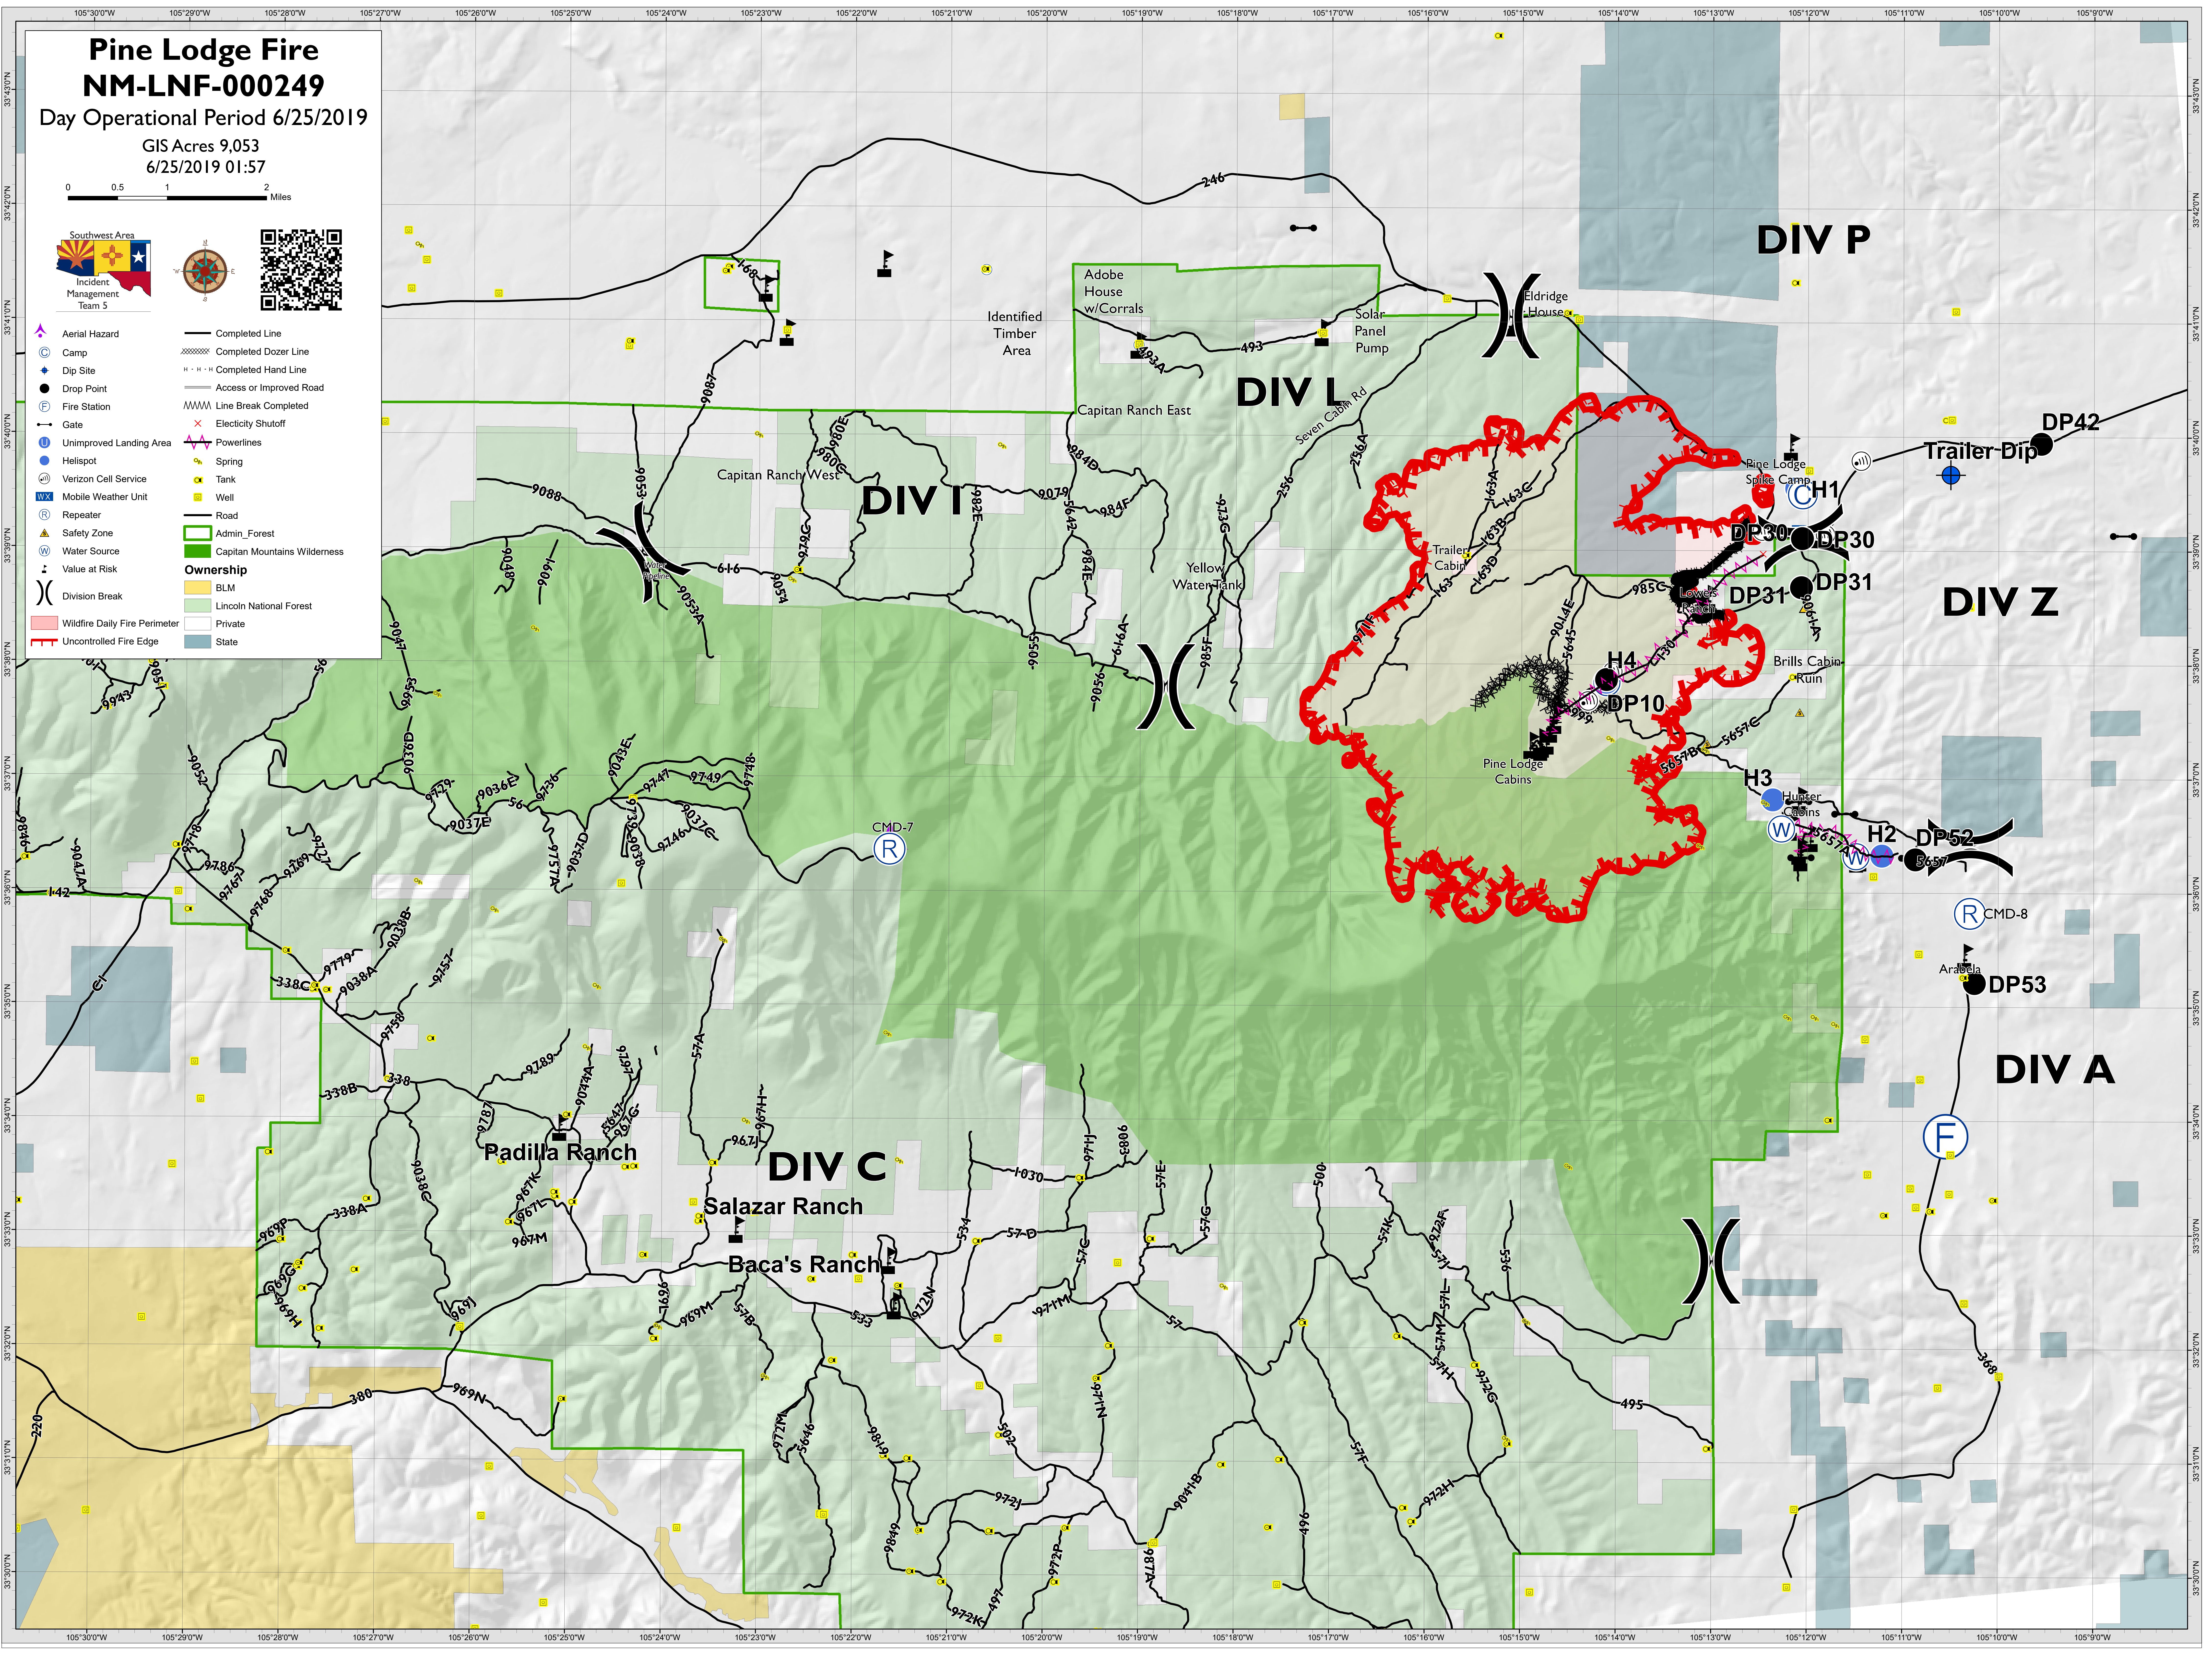

Pine Lodge Fire NM-LNF-000249

Day Operational Period 6/25/2019

GIS Acres 9,053

6/25/2019 01:57

- Aerial Hazard
- Camp
- Dip Site
- Drop Point
- Fire Station
- Gate
- Unimproved Landing Area
- Helispot
- Verizon Cell Service
- Mobile Weather Unit
- Repeater
- Safety Zone
- Water Source
- Value at Risk
- Division Break
- Wildfire Daily Fire Perimeter
- Uncontrolled Fire Edge
- Completed Line
- Completed Dozer Line
- Completed Hand Line
- Access or Improved Road
- Line Break Completed
- Electricity Shutoff
- Powerlines
- Spring
- Tank
- Well
- Road
- Admin_Forest
- Capitan Mountains Wilderness
- Ownership
 - BLM
 - Lincoln National Forest
 - Private
 - State

DIV P

DIV L

DIV I

DIV Z

DIV A

DIV C

Padilla Ranch

Salazar Ranch

Baca's Ranch

Identified Timber Area

Adobe House w/Corrals

Solar Panel Pump

Eldridge House

Capitan Ranch East

Capitan Ranch West

Yellow Water Tank

Trailer Cabin

Pine Lodge Cabins

Lowes Ranch

Brills Cabin Ruin

Hunter Cabins

Trailer Dip

Arabela

CMD-7