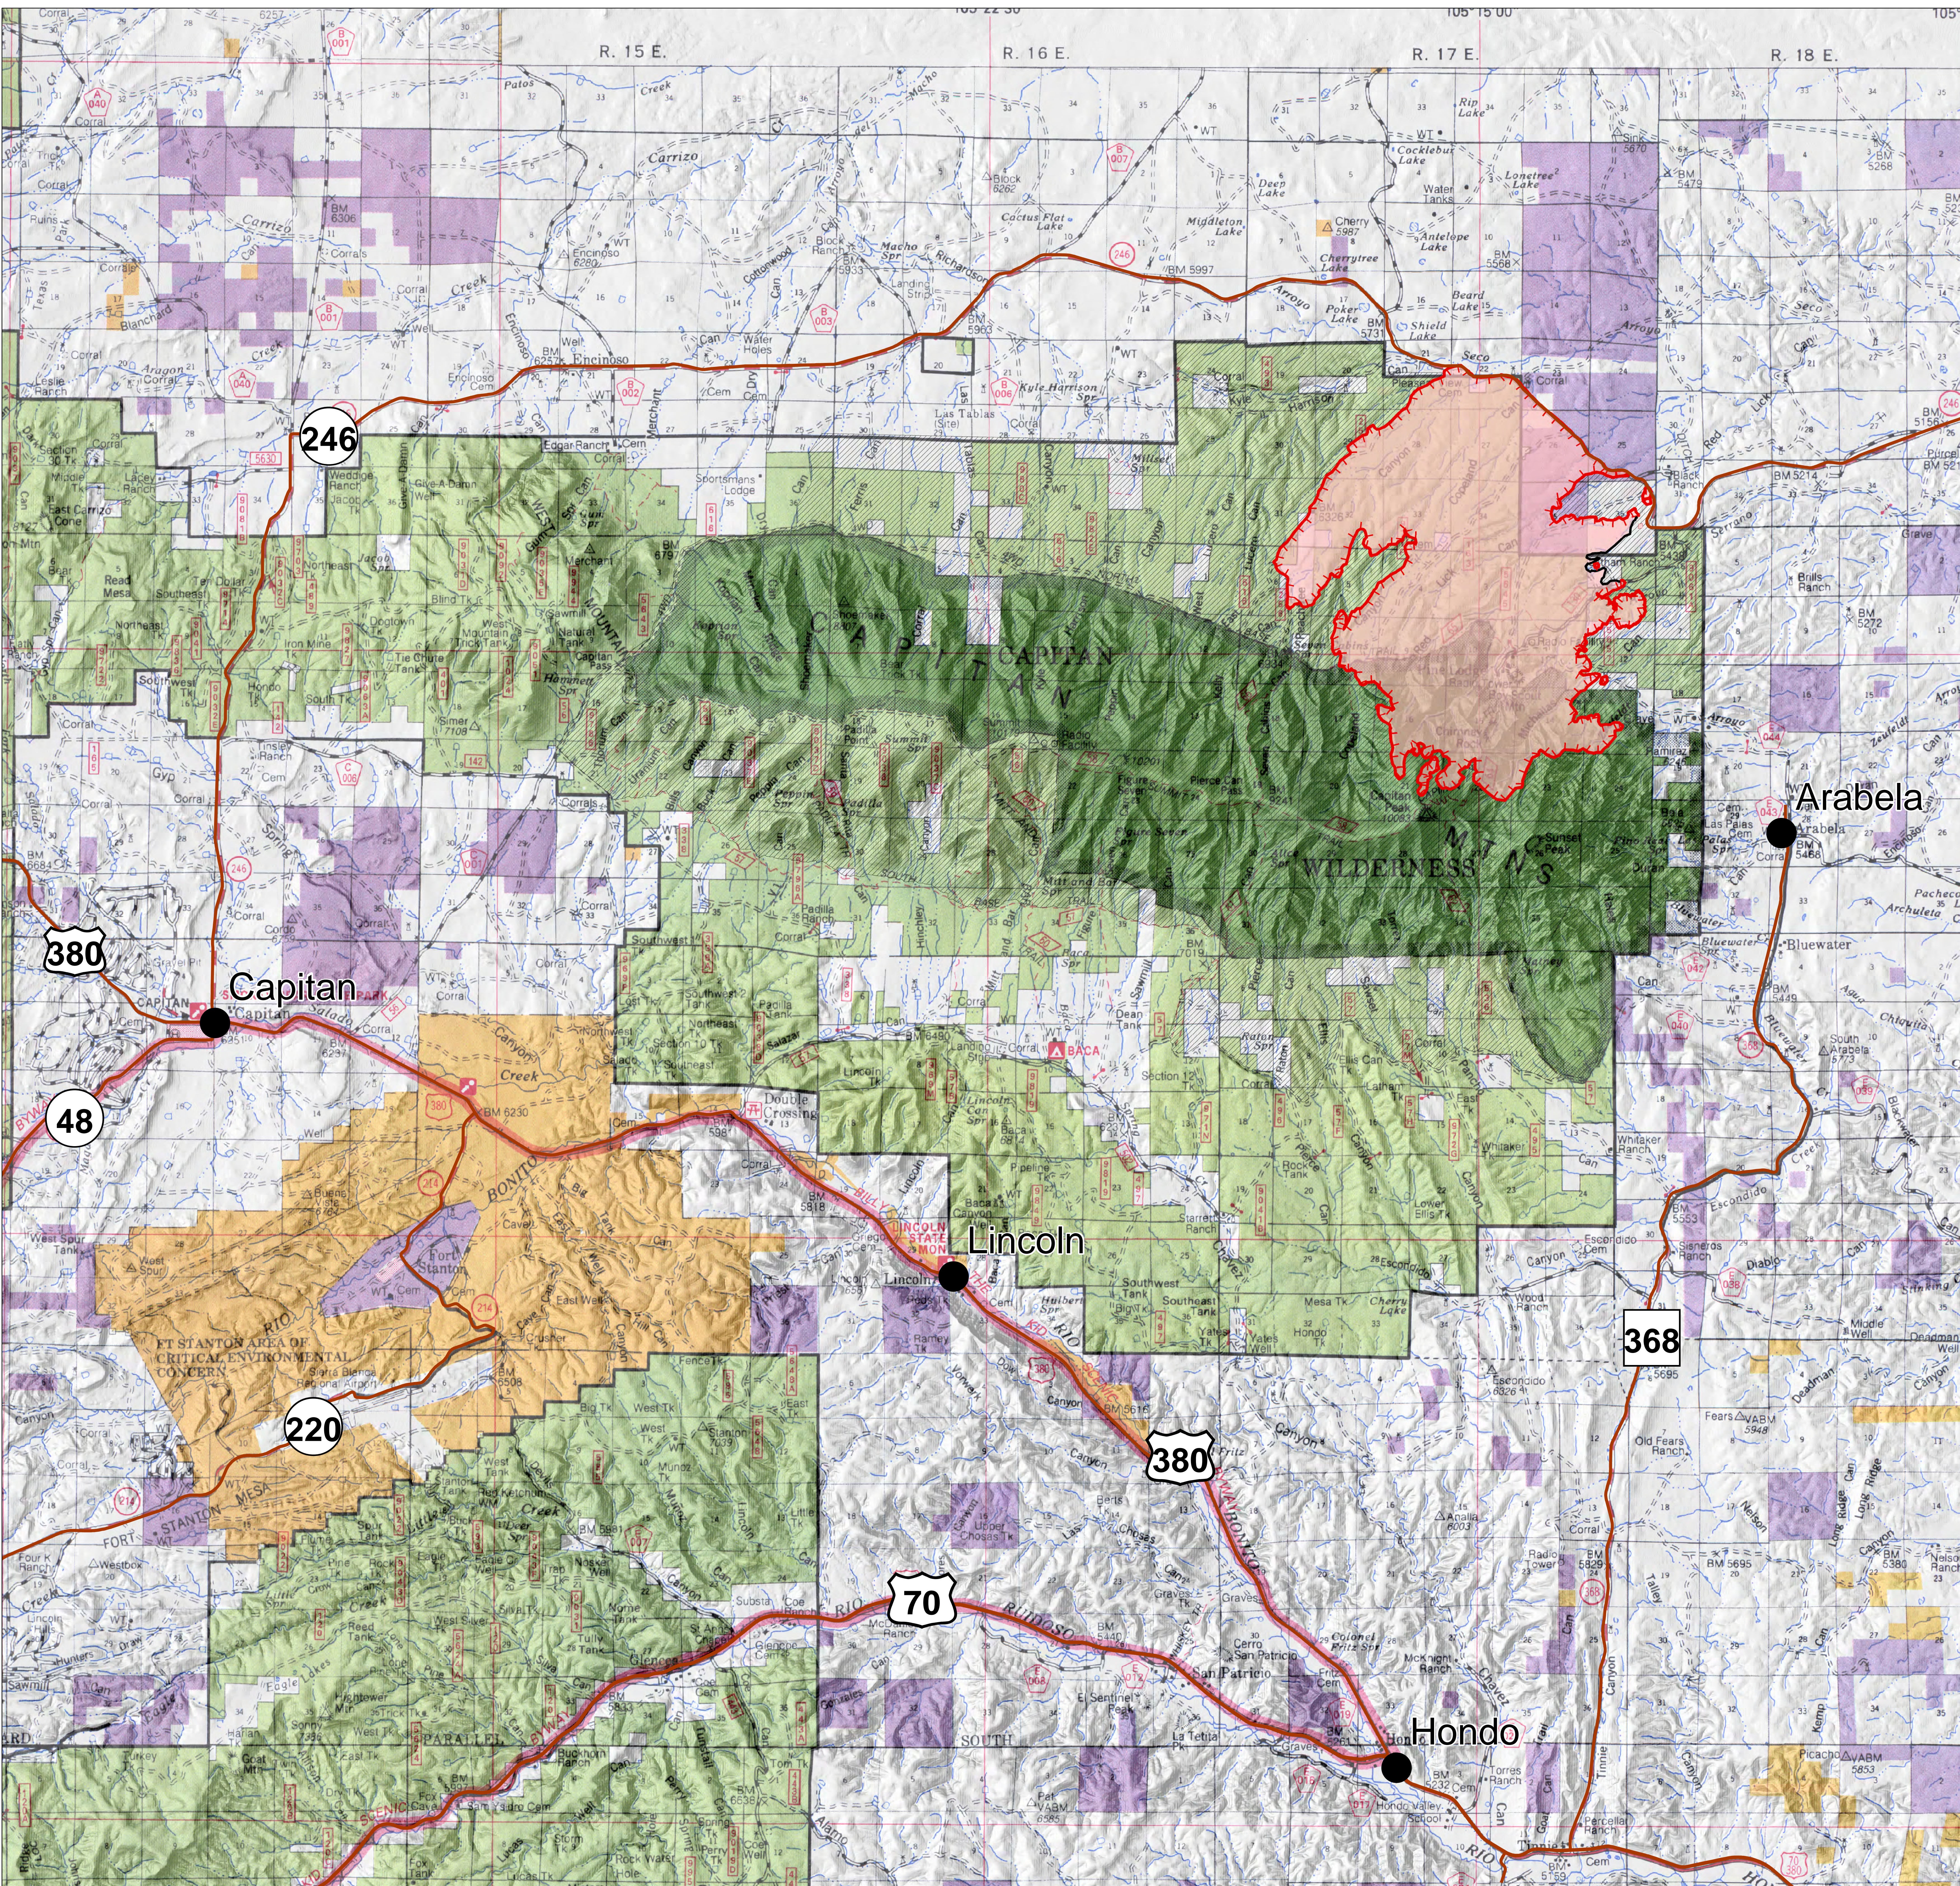

# Public Information Pine Lodge Fire NM-LNF-000249 June 26, 2019

GIS Acres 12,484  
June 26, 2019 @ 2317

- City
- Major Road
- Uncontrolled Fire Edge
- Completed Line
- Pine Lodge Fire
- ▨ Closure Area

NAD 83 UTM Zone 13N  
SW IMT 5 Jun 26, 2019 0725 hrs