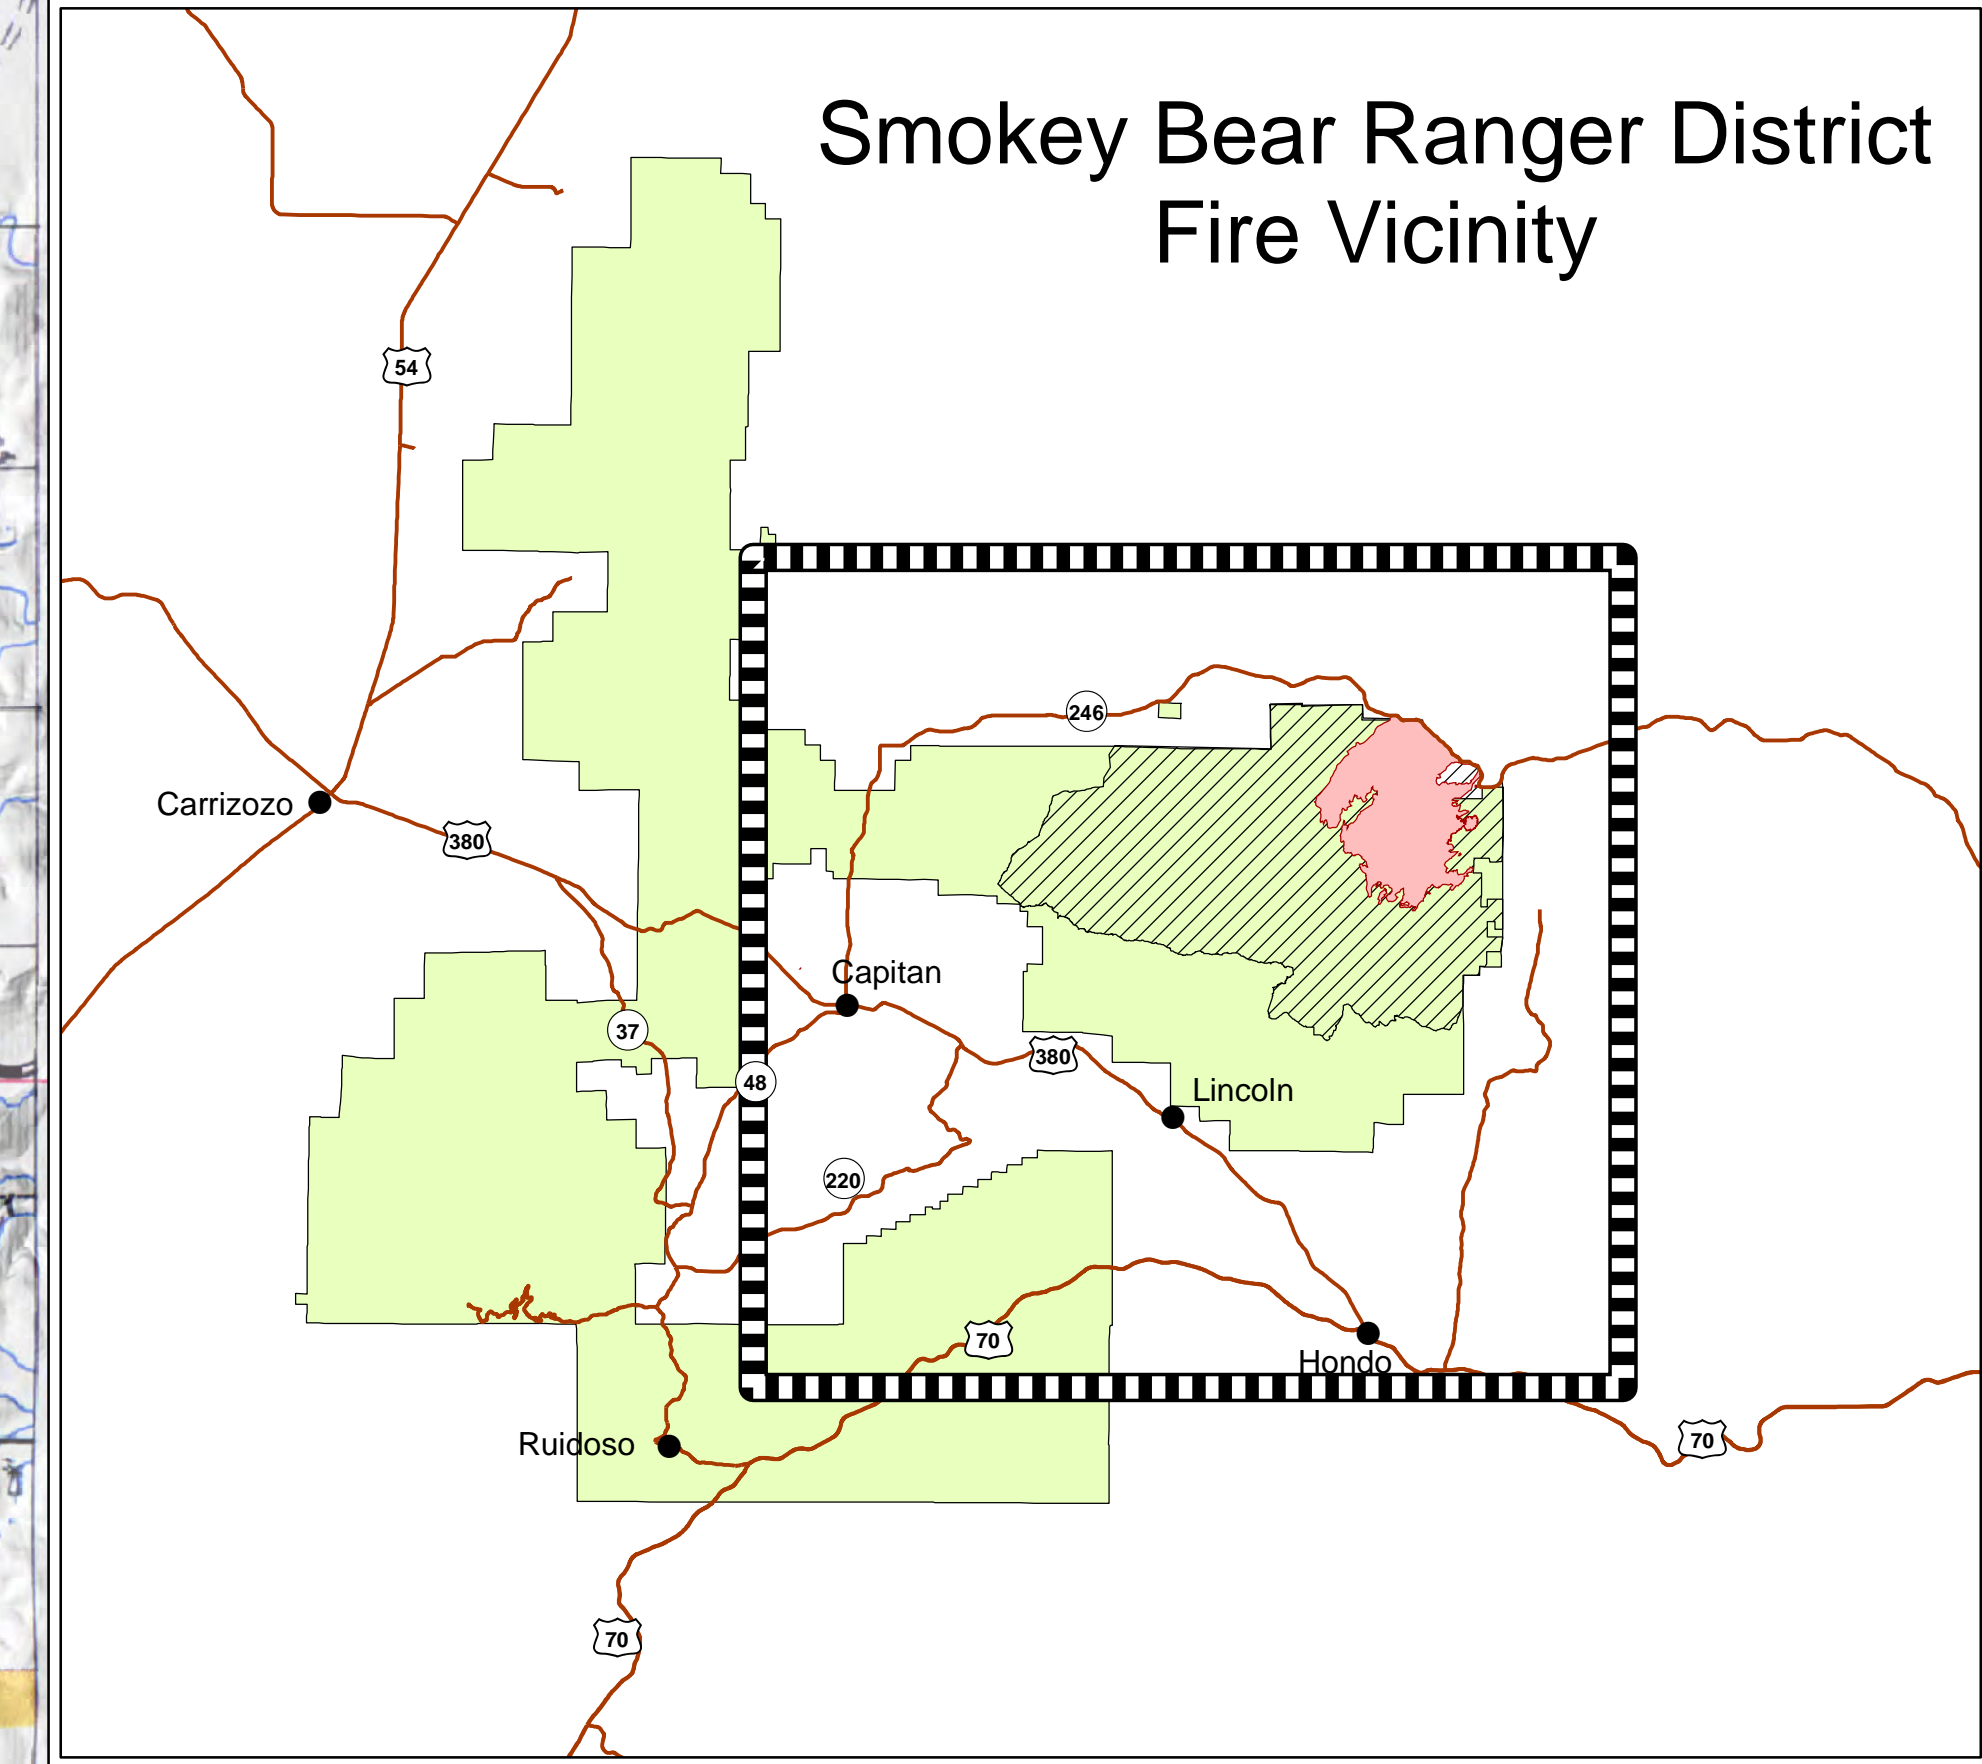

Public Information Pine Lodge Fire NM-LNF-000249 June 27, 2019

GIS Acres 12,828
June 27, 2019 @ 0300

-  City
-  Uncontrolled Fire Edge
-  Containment Line
-  Major Road
-  Pine Lodge Fire
-  Closure Area

NAD 83 UTM Zone 13N
SW IMT 5 Jun 27, 2019 1007 hrs