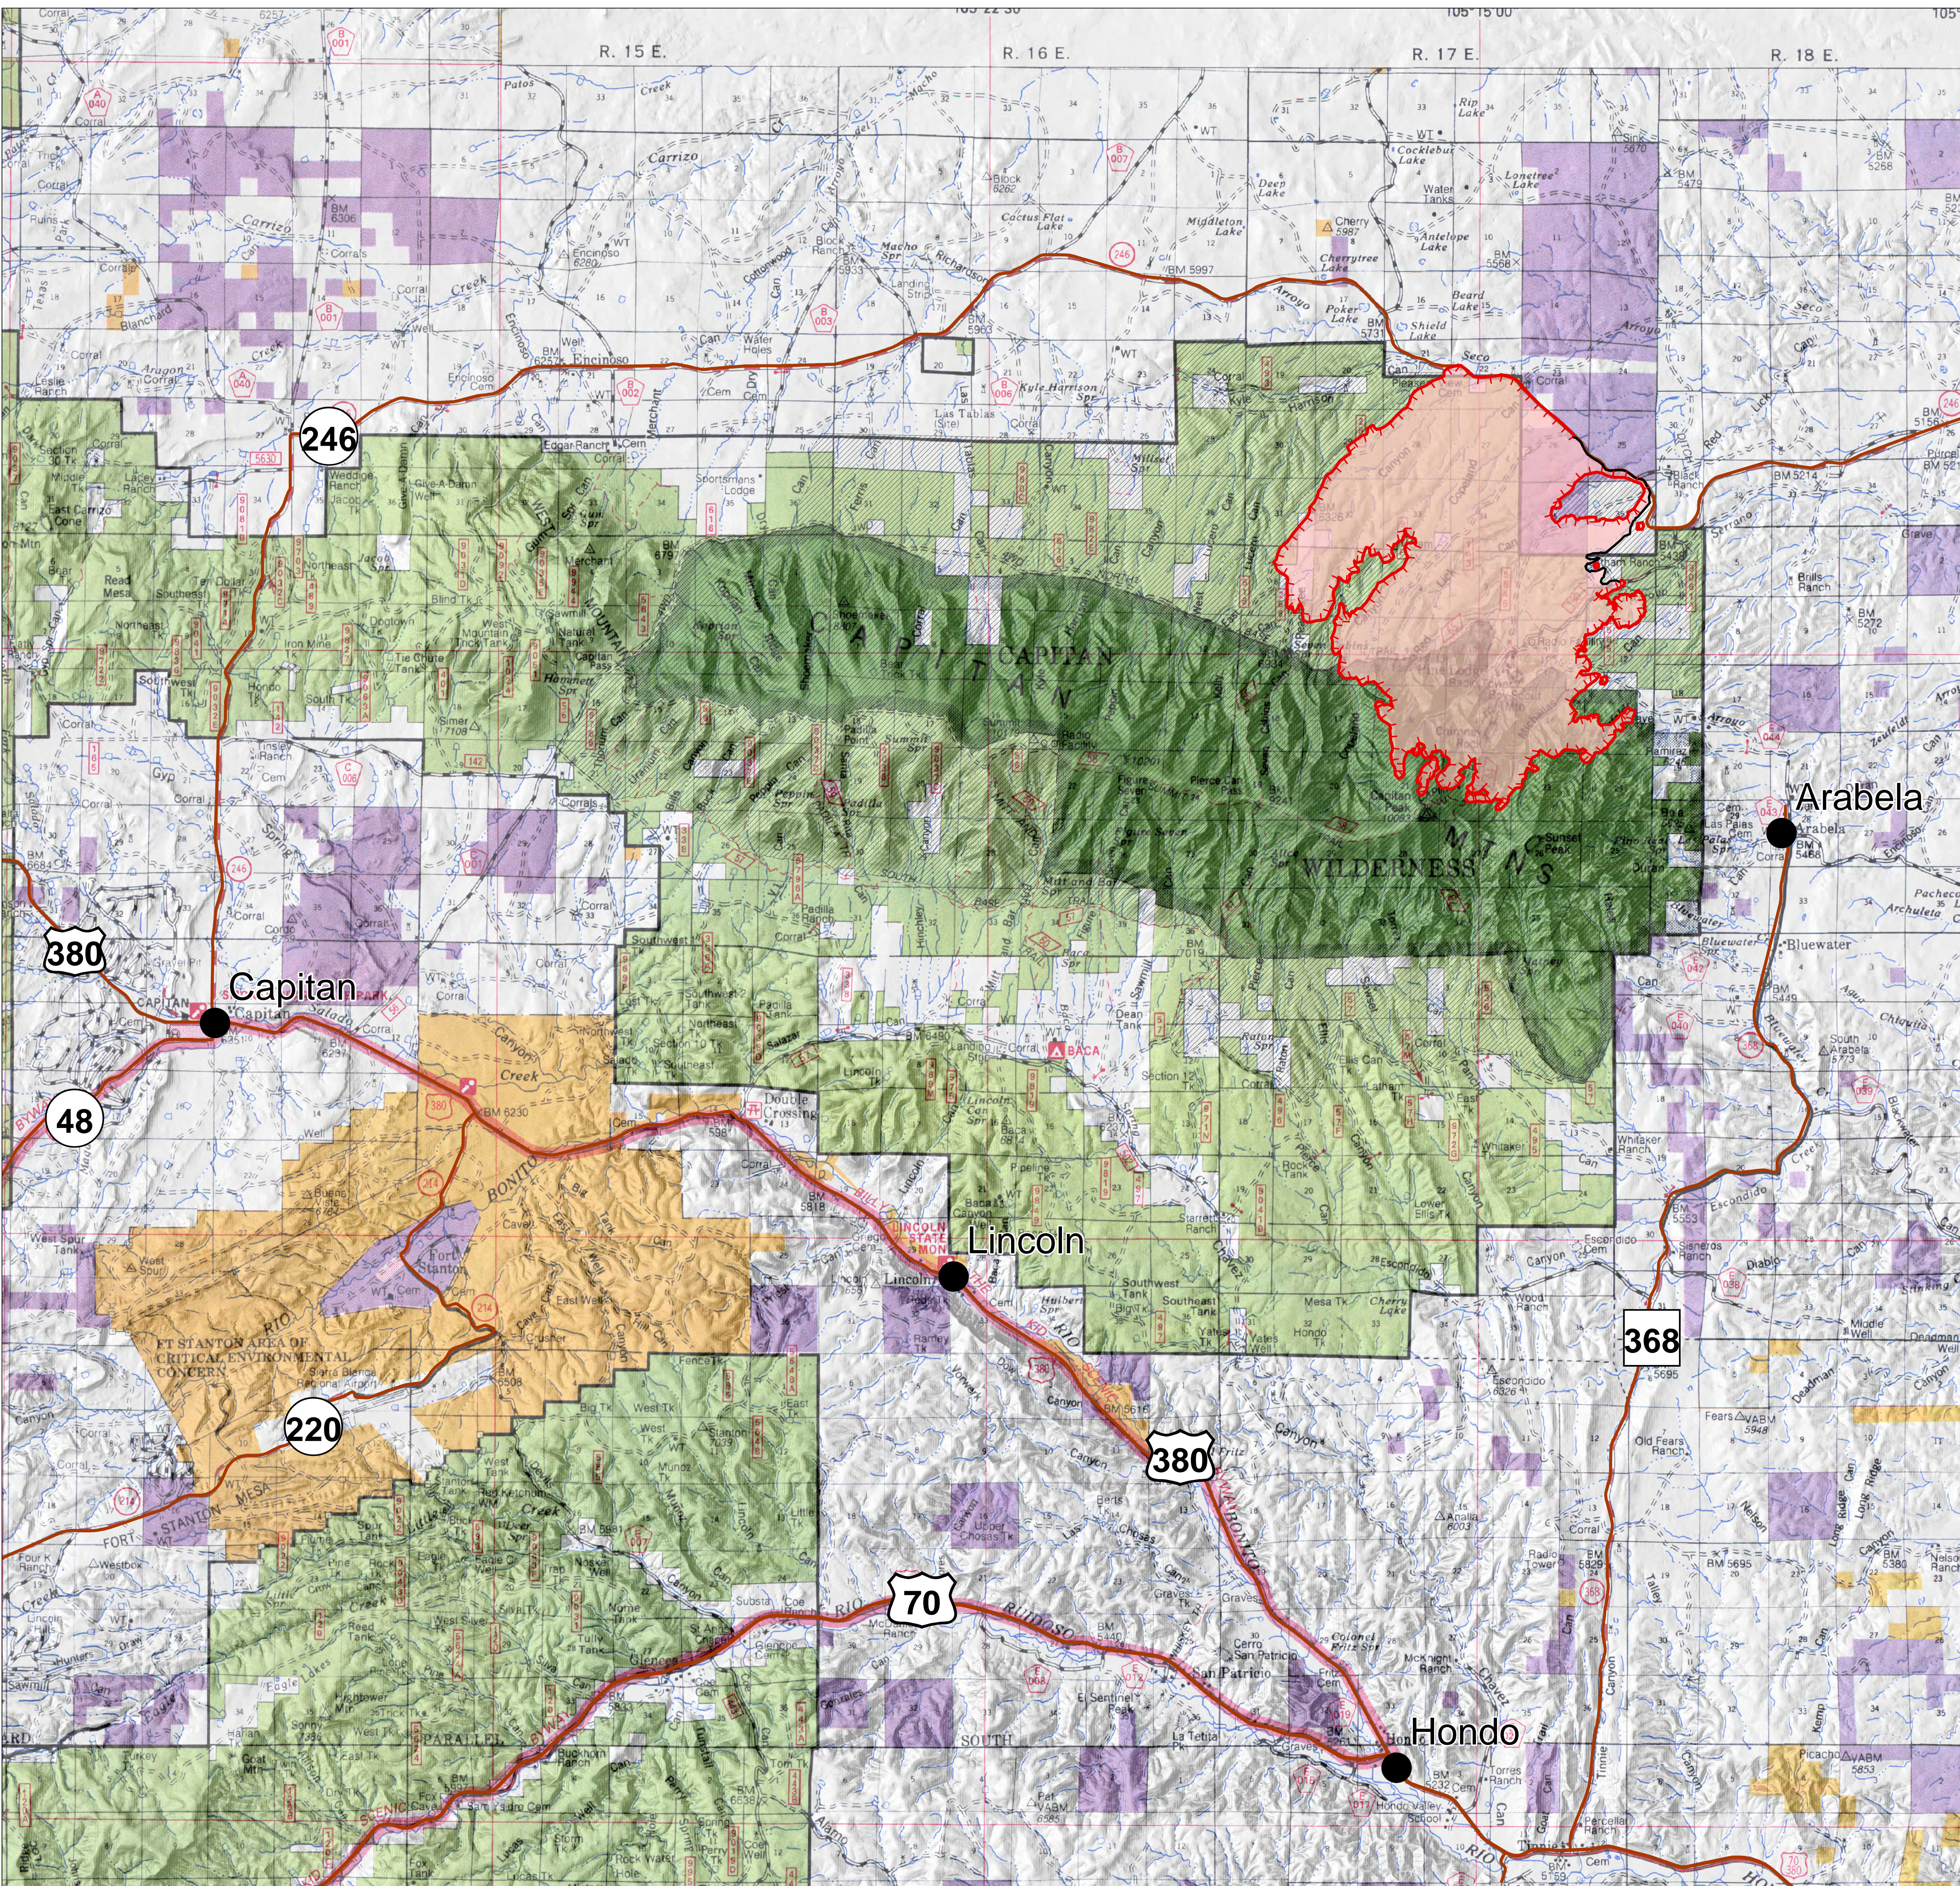

Public Information Pine Lodge Fire NM-LNF-000249 June 27, 2019

GIS Acres 12,828
June 27, 2019 @ 0300

-  City
-  Uncontrolled Fire Edge
-  Containment Line
-  Major Road
-  Pine Lodge Fire
-  Closure Area

NAD 83 UTM Zone 13N
SW IMT 5 Jun 27, 2019 1007 hrs