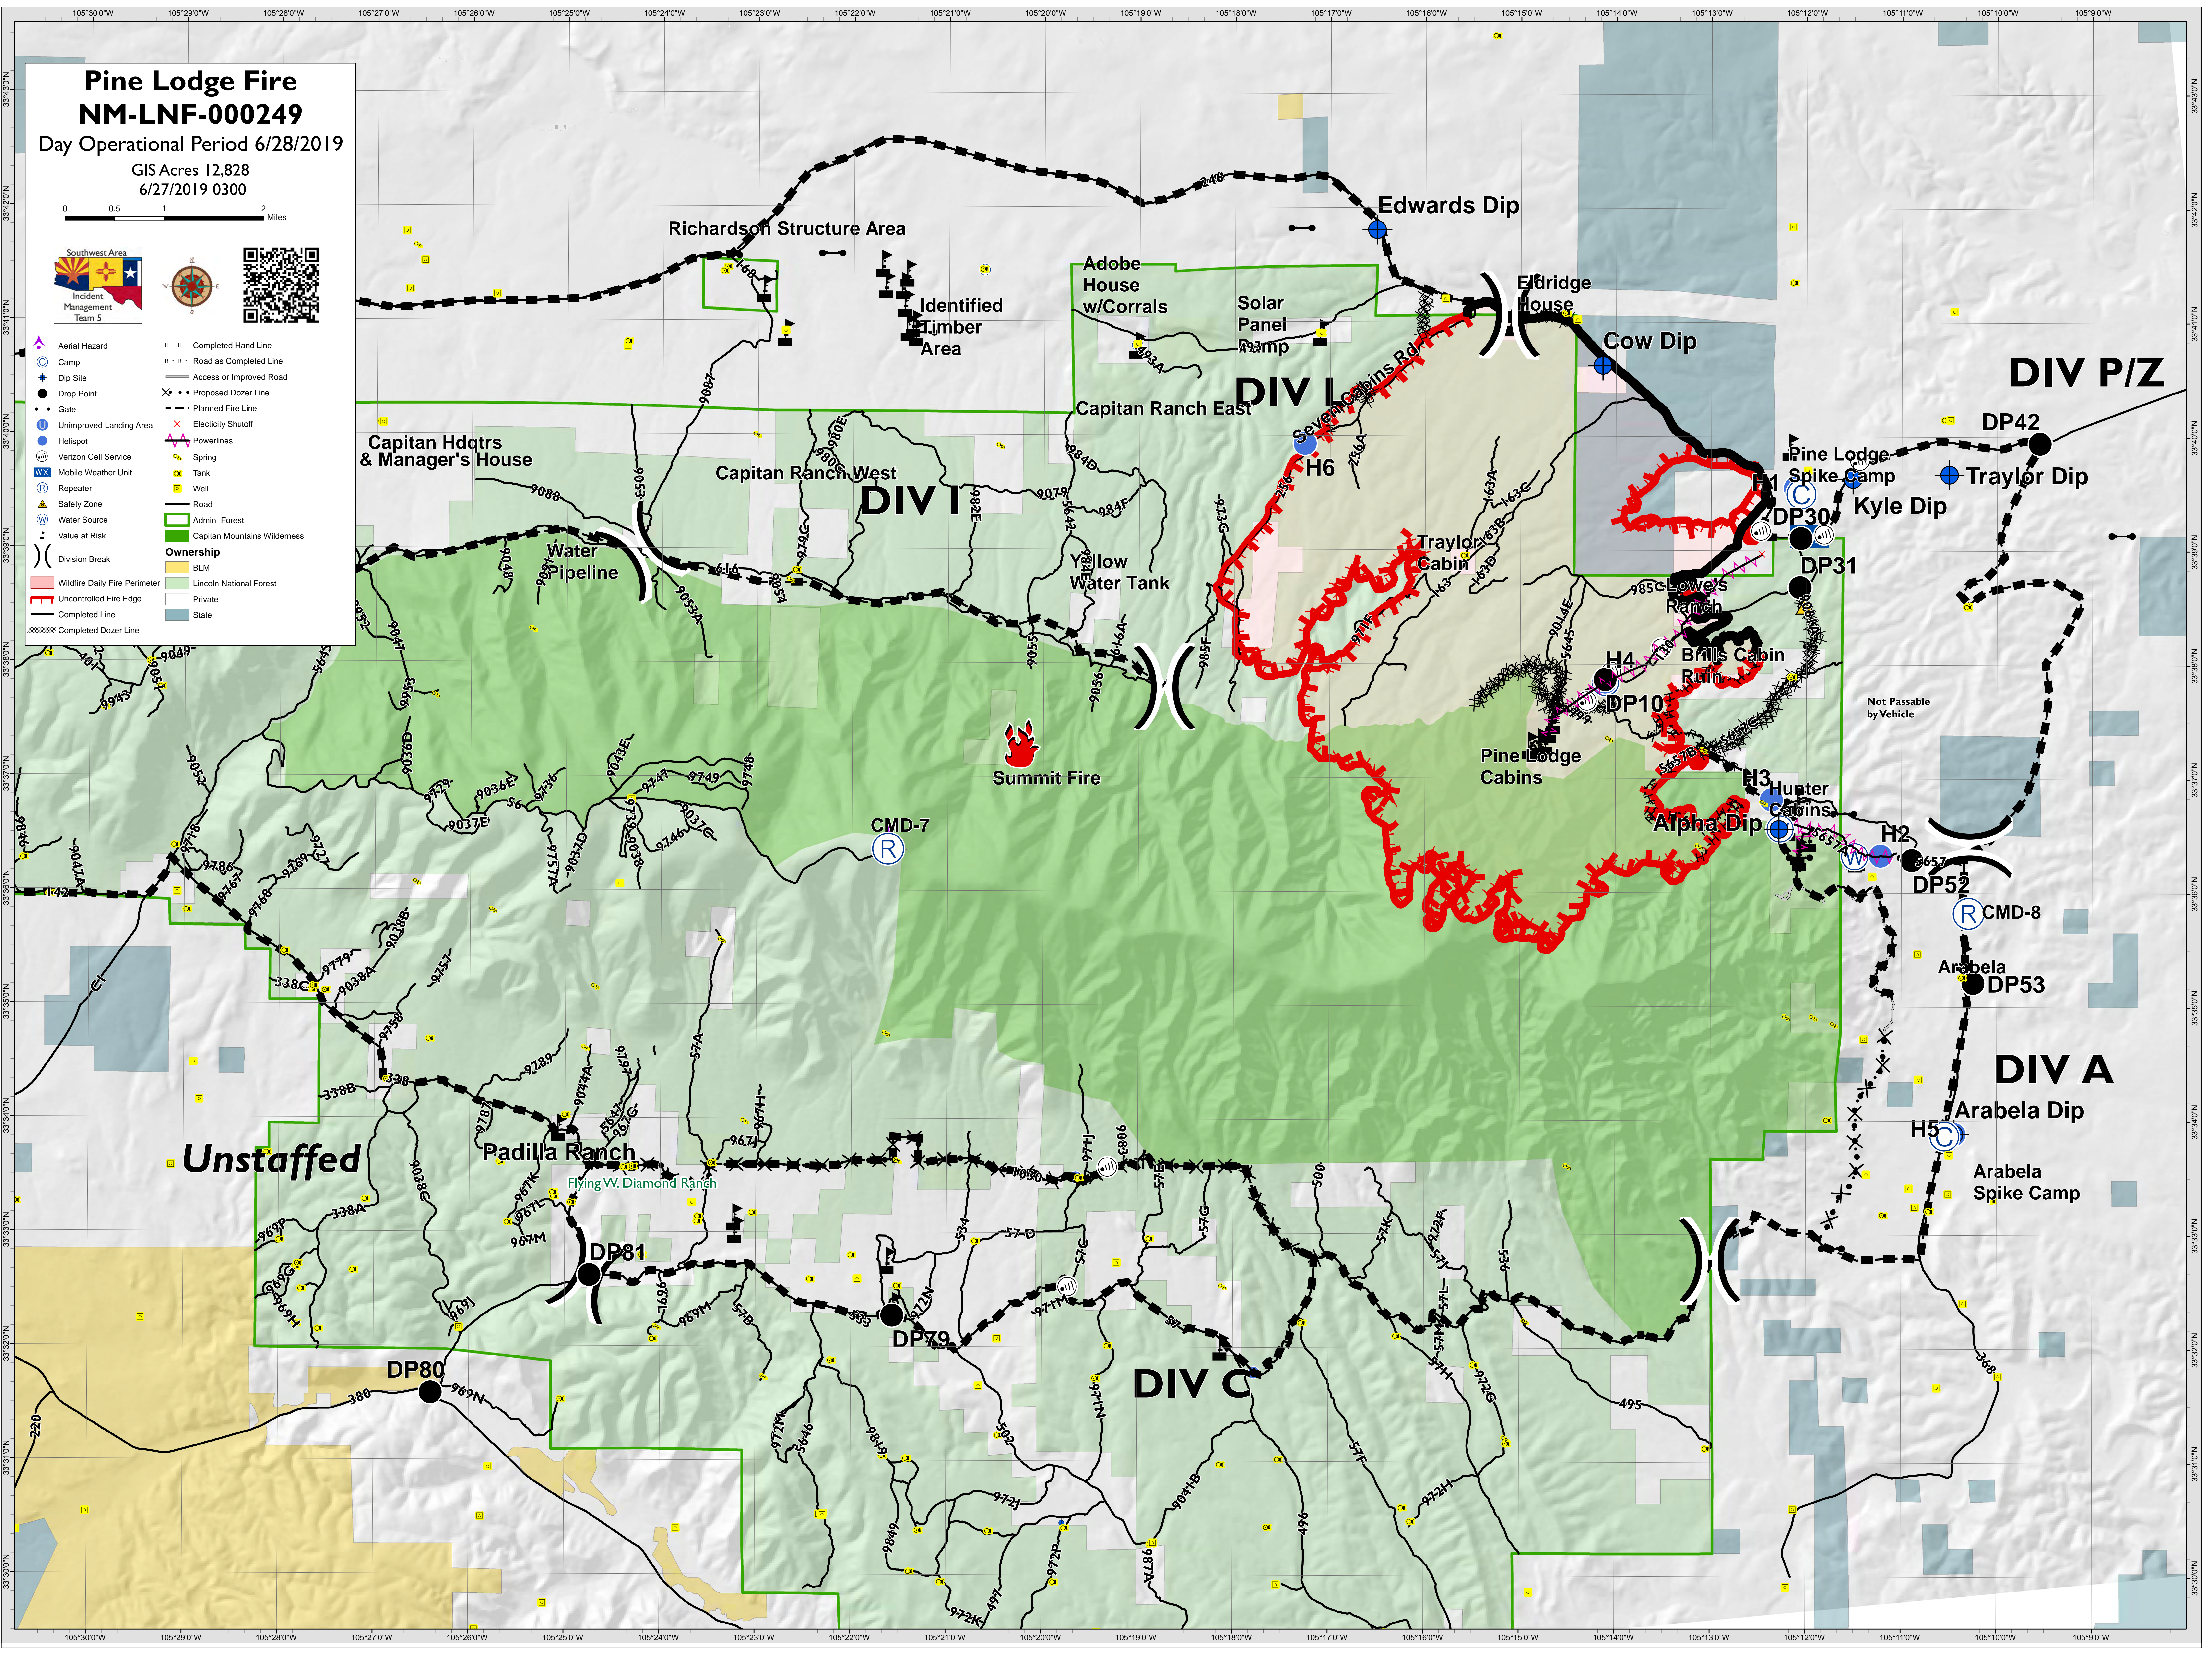

Pine Lodge Fire NM-LNF-000249

Day Operational Period 6/28/2019

GIS Acres 12,828

6/27/2019 0300

0 0.5 1 2 Miles

- Aerial Hazard
- Camp
- Dip Site
- Drop Point
- Gate
- Unimproved Landing Area
- Helispot
- Verizon Cell Service
- Mobile Weather Unit
- Repeater
- Safety Zone
- Water Source
- Value at Risk
- Division Break
- Wildfire Daily Fire Perimeter
- Uncontrolled Fire Edge
- Completed Line
- Completed Dozer Line
- Completed Hand Line
- Road as Completed Line
- Access or Improved Road
- Proposed Dozer Line
- Planned Fire Line
- Electricity Shutoff
- Powerlines
- Spring
- Tank
- Well
- Road
- Admin. Forest
- Capitan Mountains Wilderness
- Ownership
- BLM
- Lincoln National Forest
- Private
- State

Unstaffed

CMD-7

CMD-8

DIV A

DIV I

DIV L

DIV C

DIV P/Z