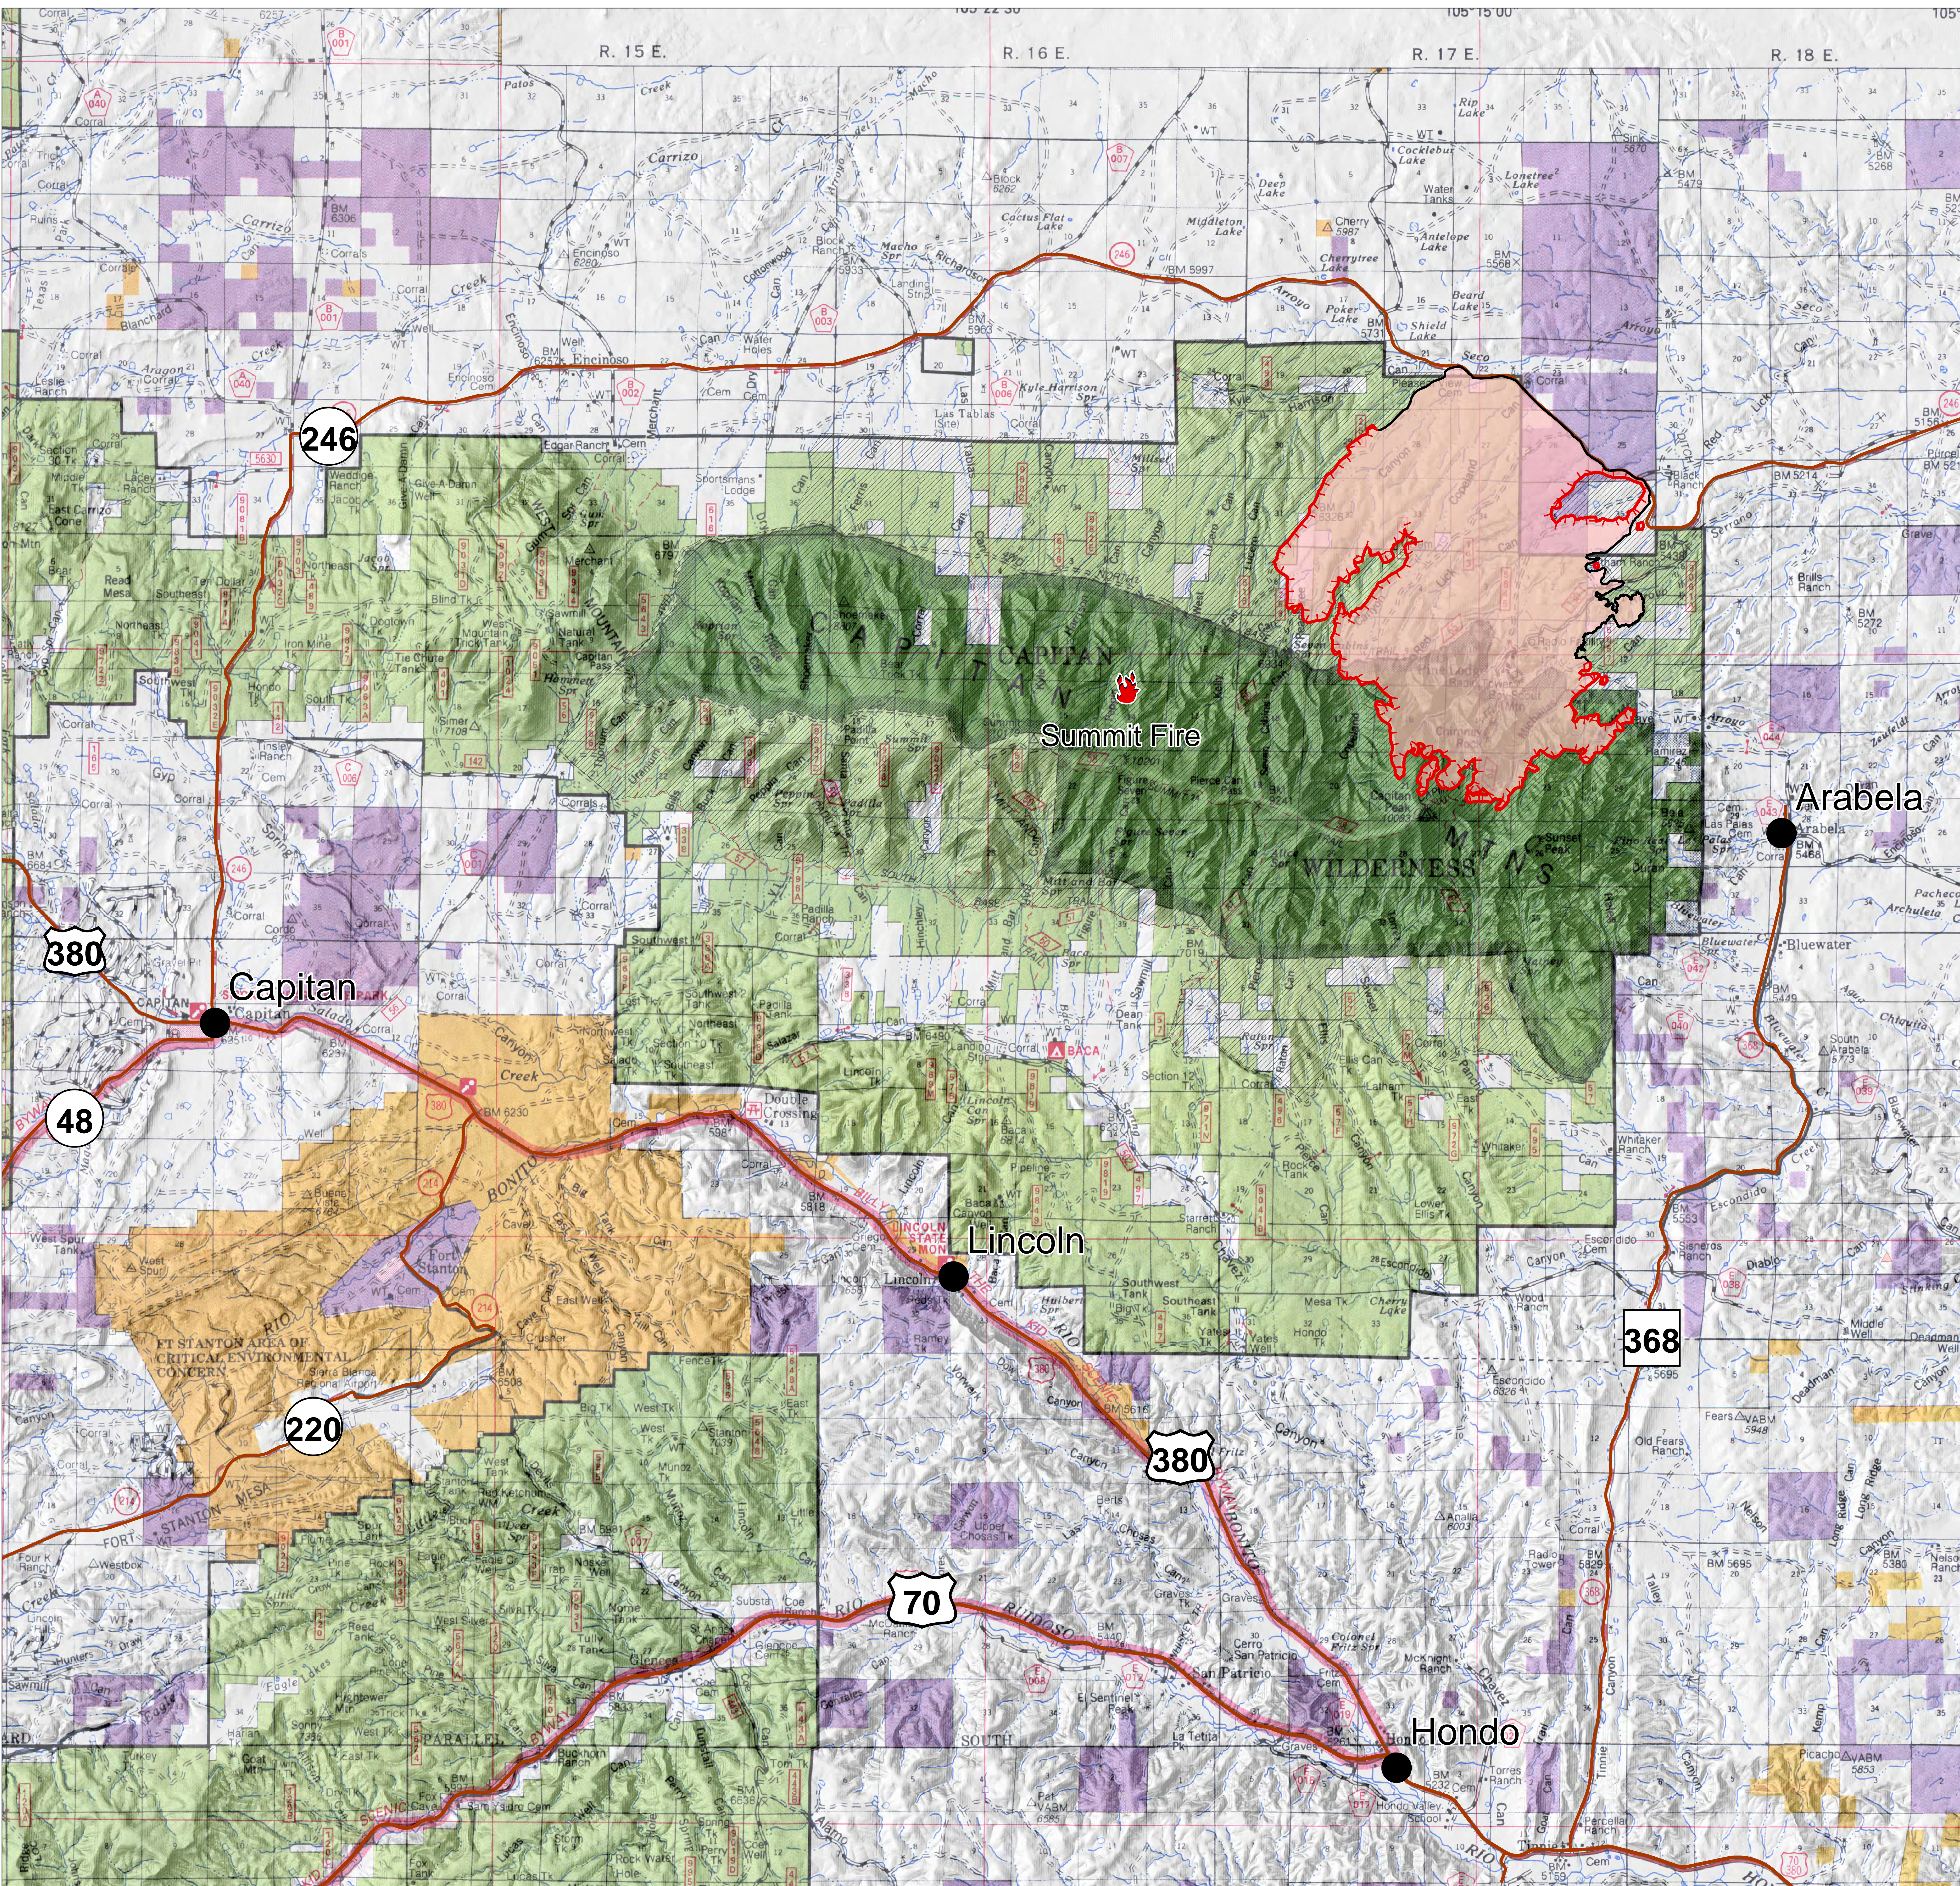

Public Information Pine Lodge Fire NM-LNF-000249 June 29, 2019

GIS Acres 12,828
June 27, 2019 @ 0300

- City
- Uncontrolled Fire Edge
- Containment Line
- Major Road
- Pine Lodge Fire
- Closure Area

NAD 83 UTM Zone 13N
SW IMT 5 Jun 29, 2019 0655 hrs