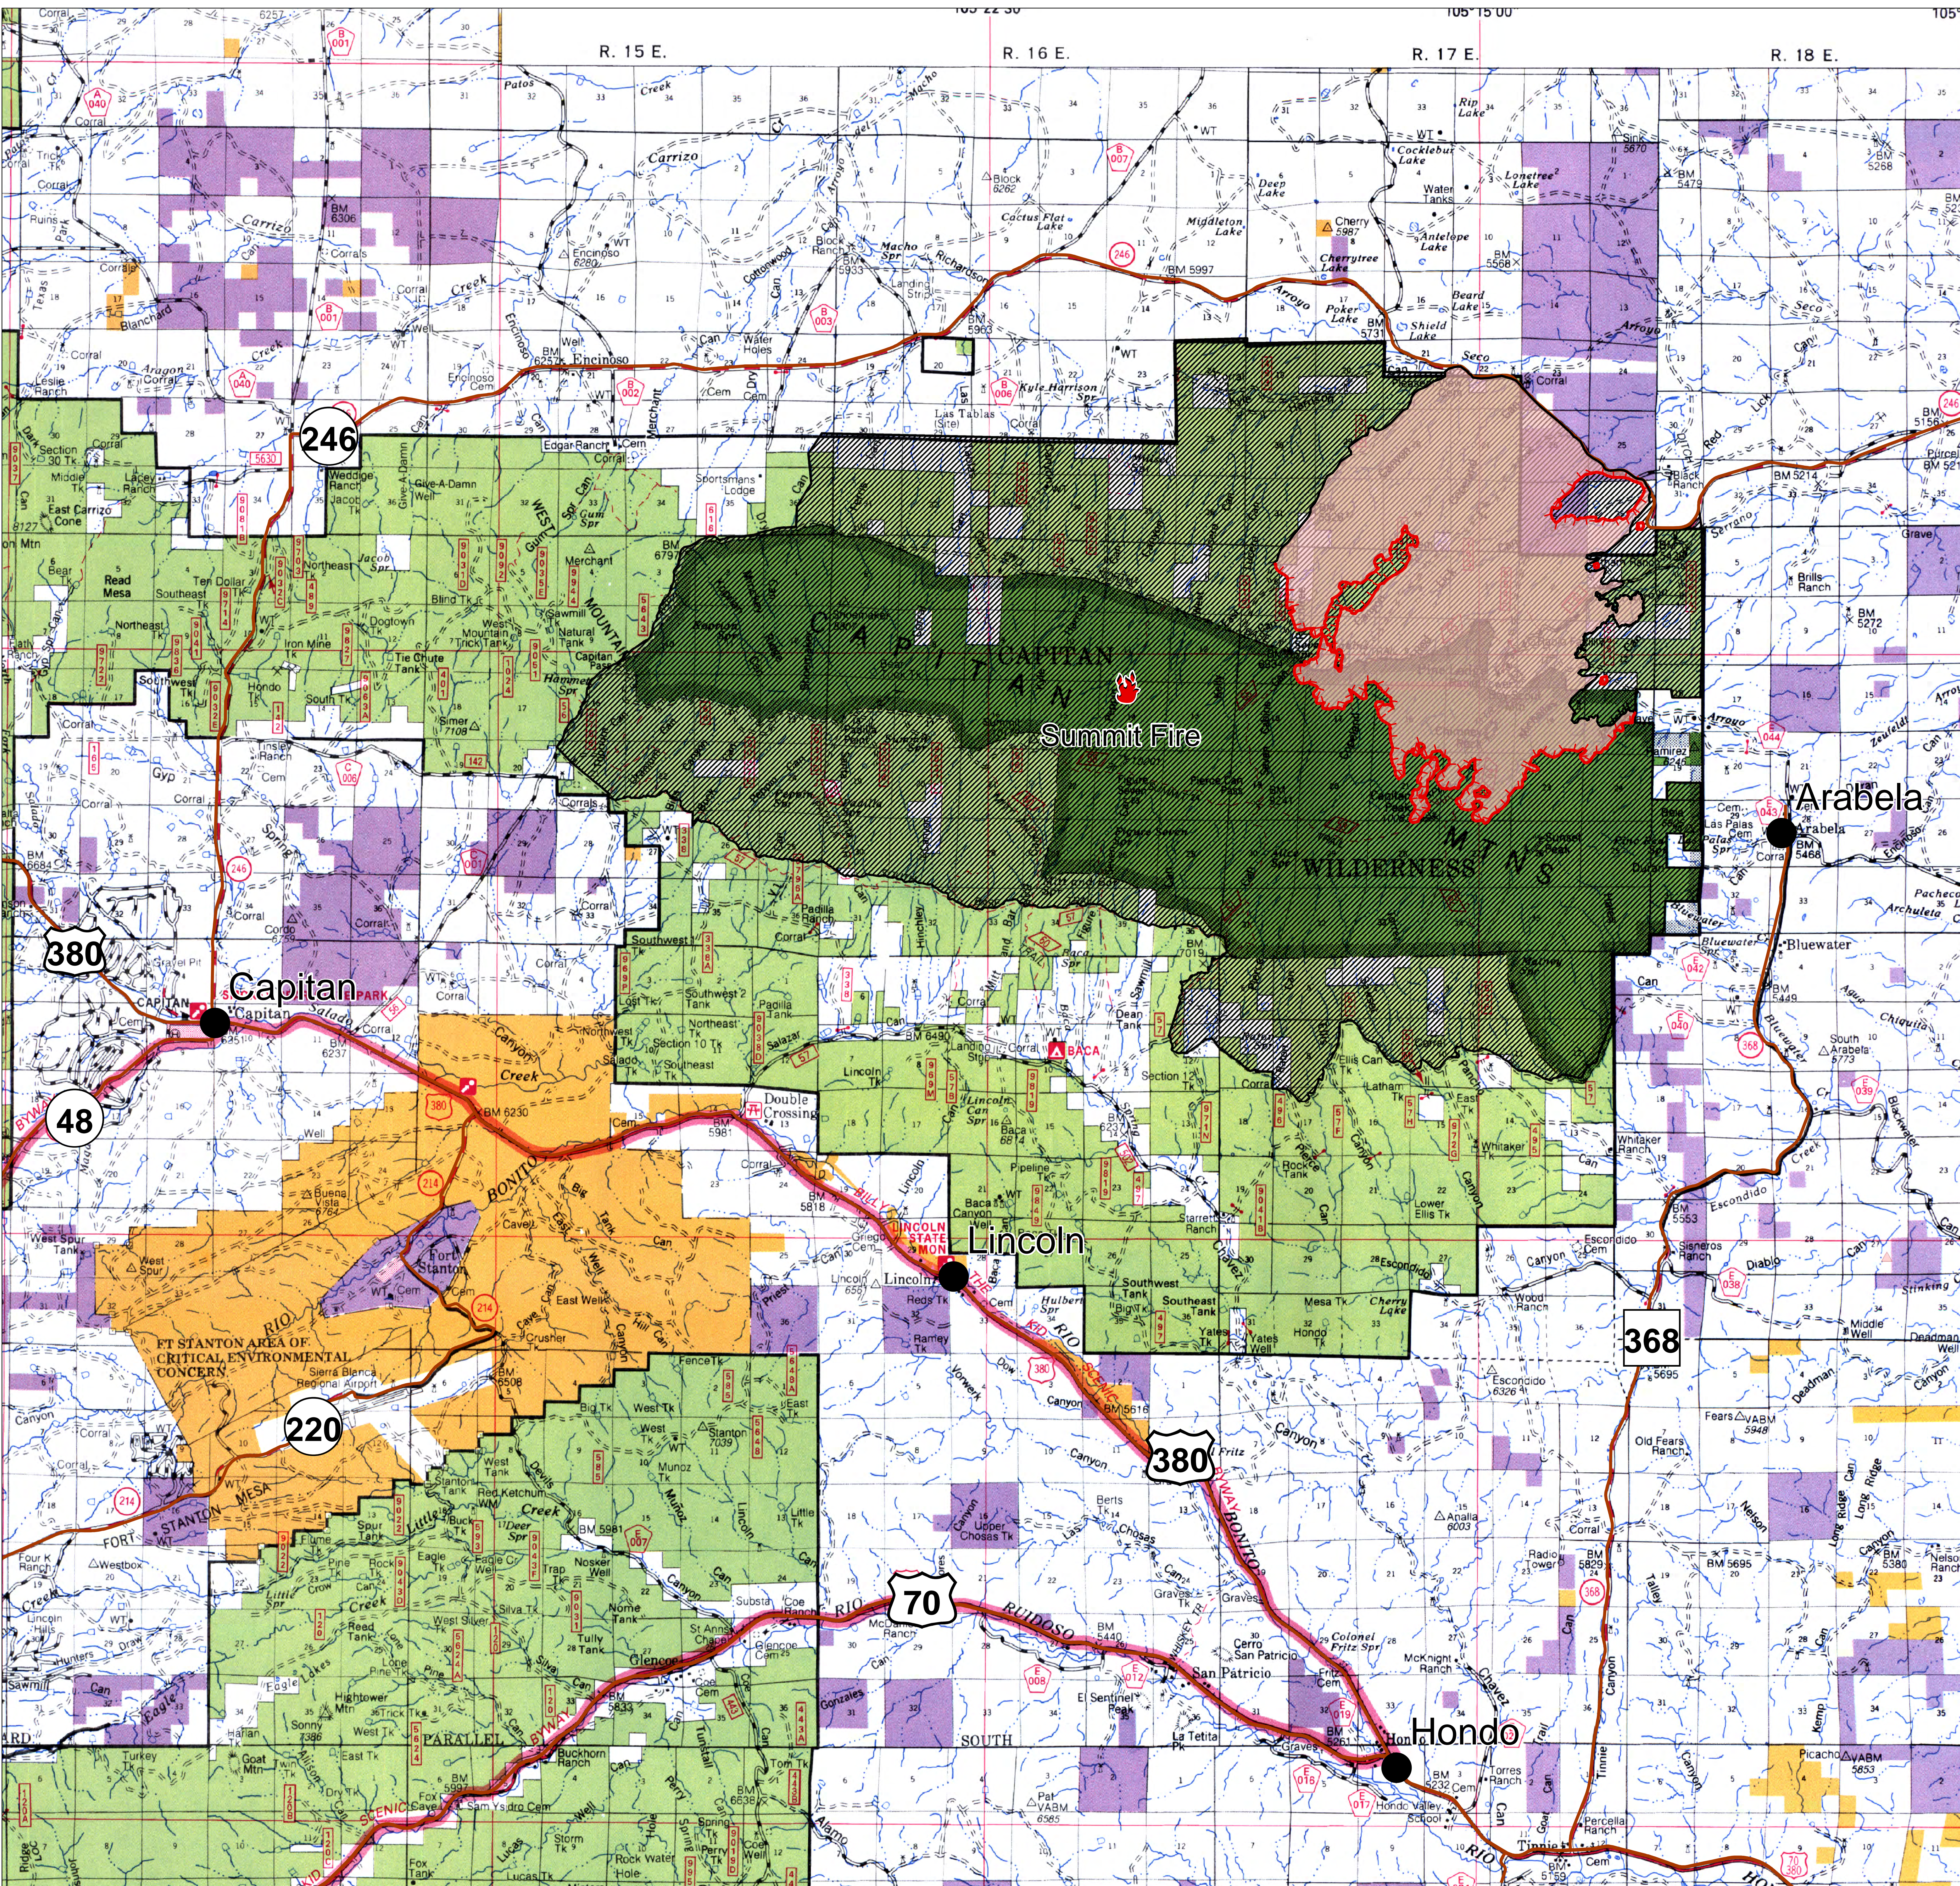

# Public Information Pine Lodge Fire NM-LNF-000249 June 30, 2019

GIS Acres 13,433  
June 29, 2019 @ 2346

- City
- Uncontrolled Fire Edge
- Containment Line
- Major Road
- Pine Lodge Fire
- Closure Area

NAD 83 UTM Zone 13N  
SW IMT 5 Jun 30, 2019 0723 hrs