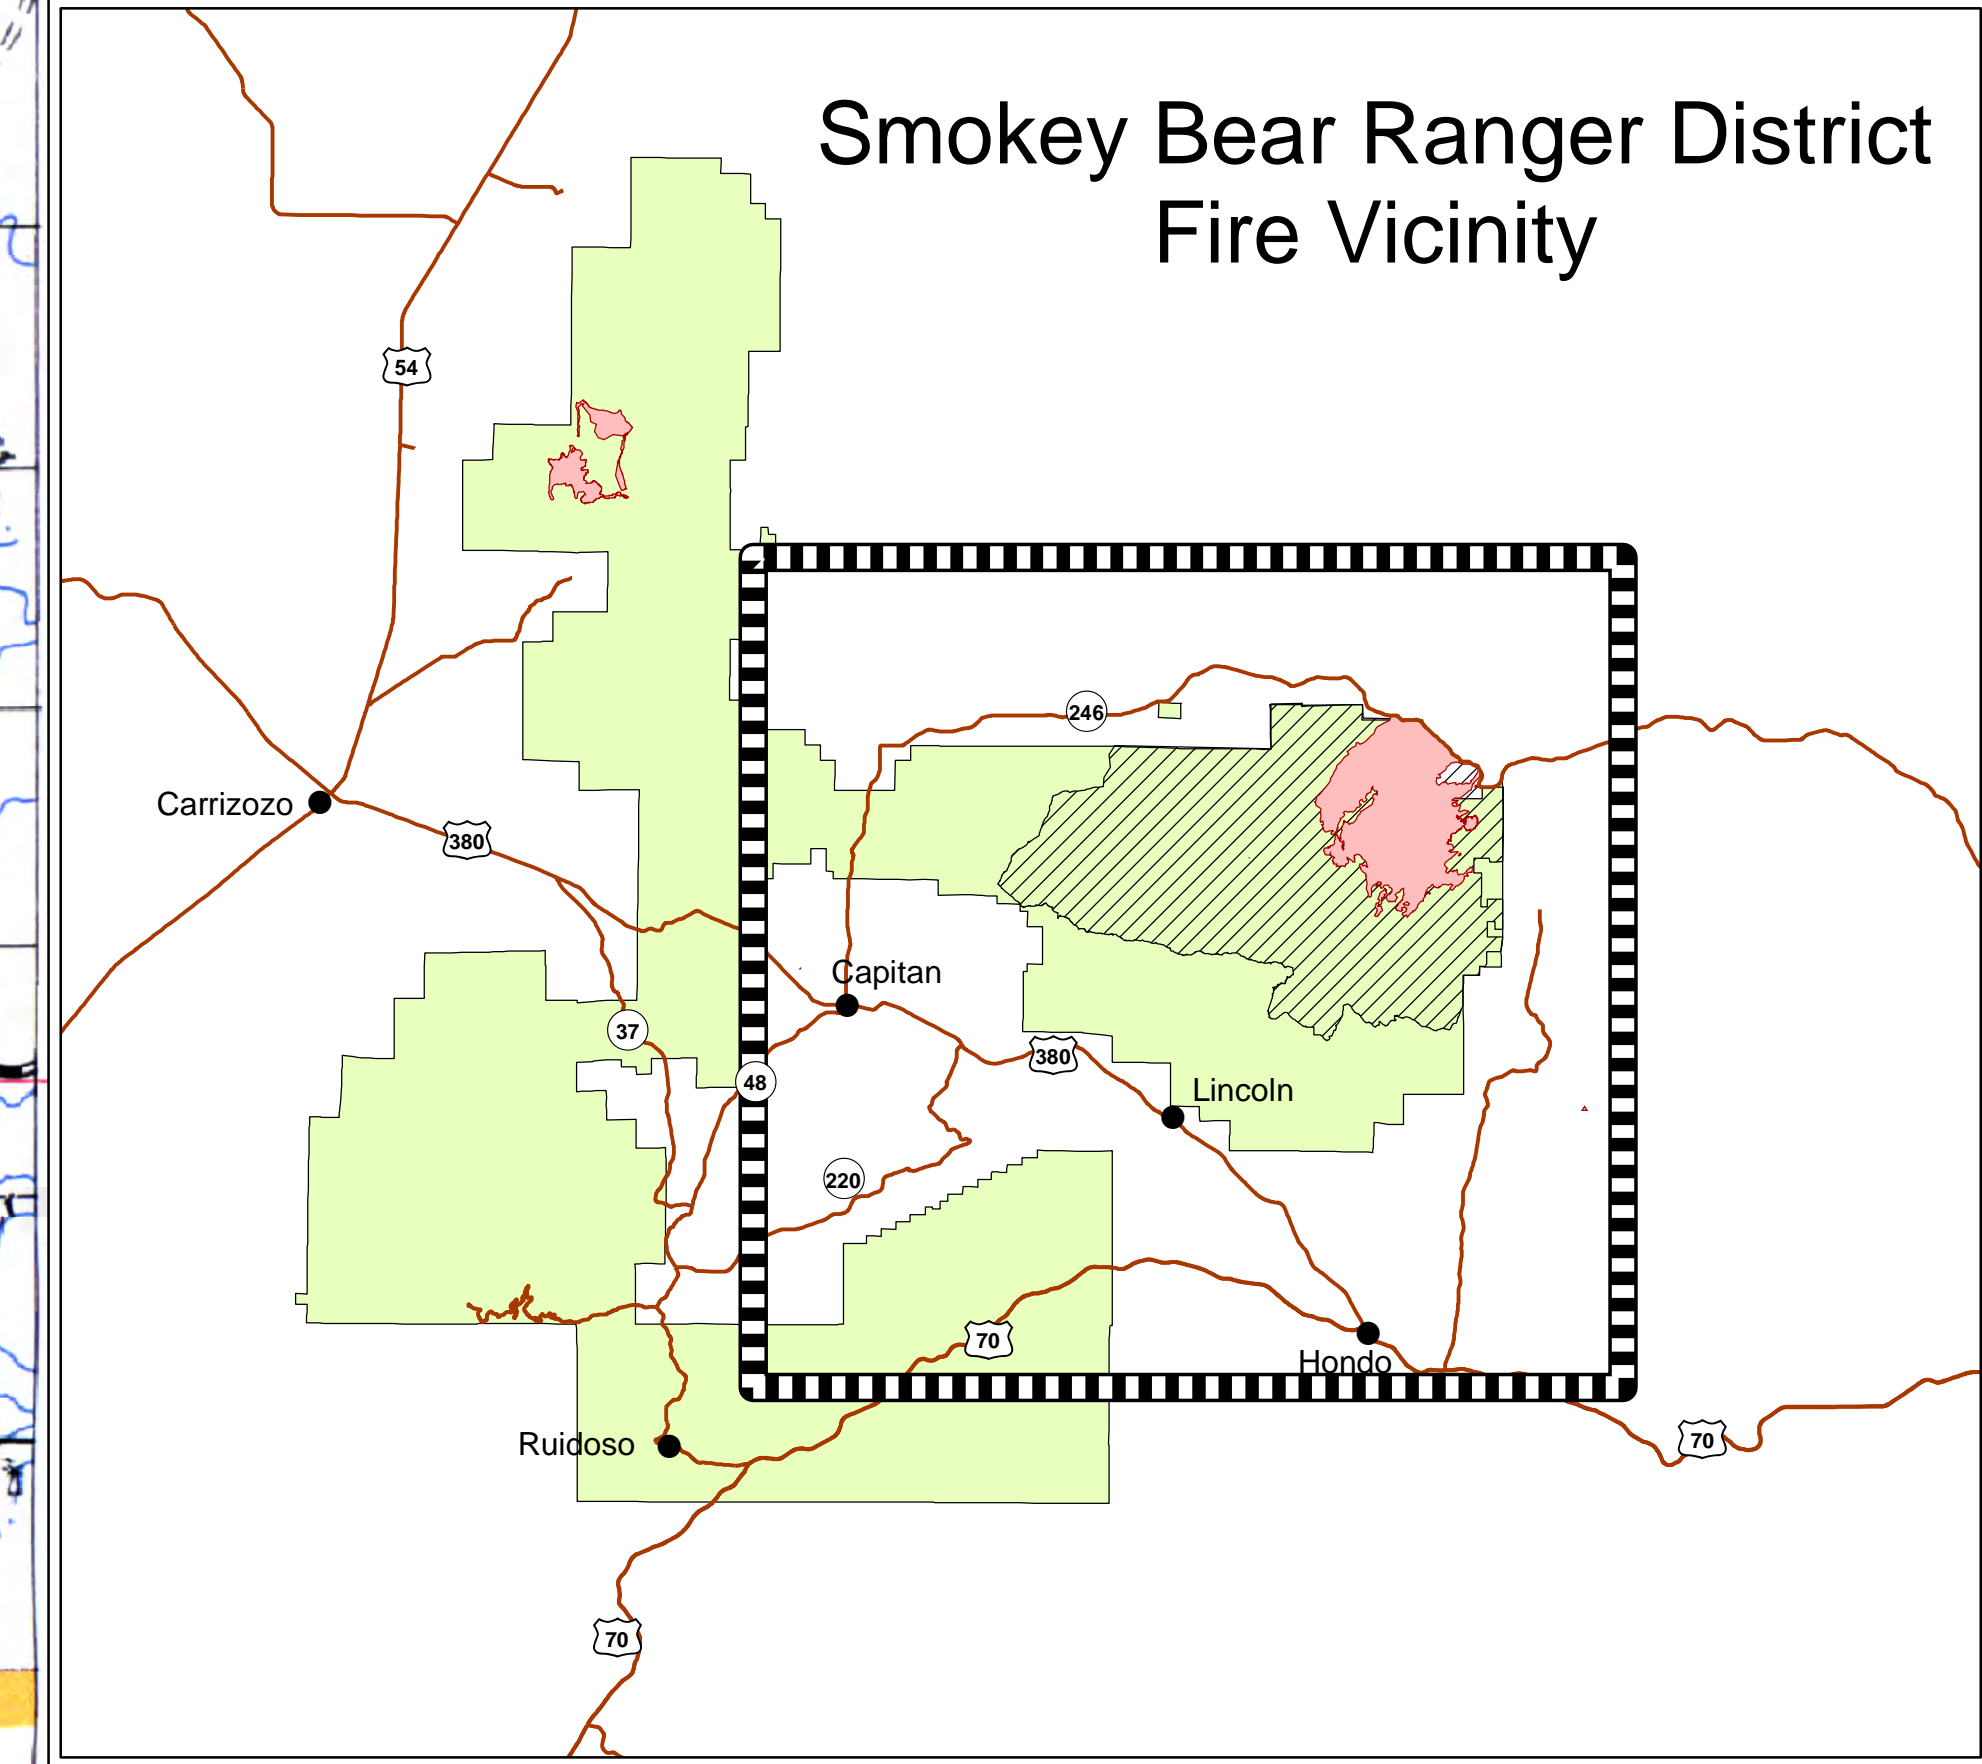

# Public Information Pine Lodge Fire NM-LNF-000249 June 30, 2019

GIS Acres 13,433  
June 29, 2019 @ 2346

- City
- Uncontrolled Fire Edge
- Containment Line
- Major Road
- Pine Lodge Fire
- Closure Area

NAD 83 UTM Zone 13N  
SW IMT 5 Jun 30, 2019 0723 hrs