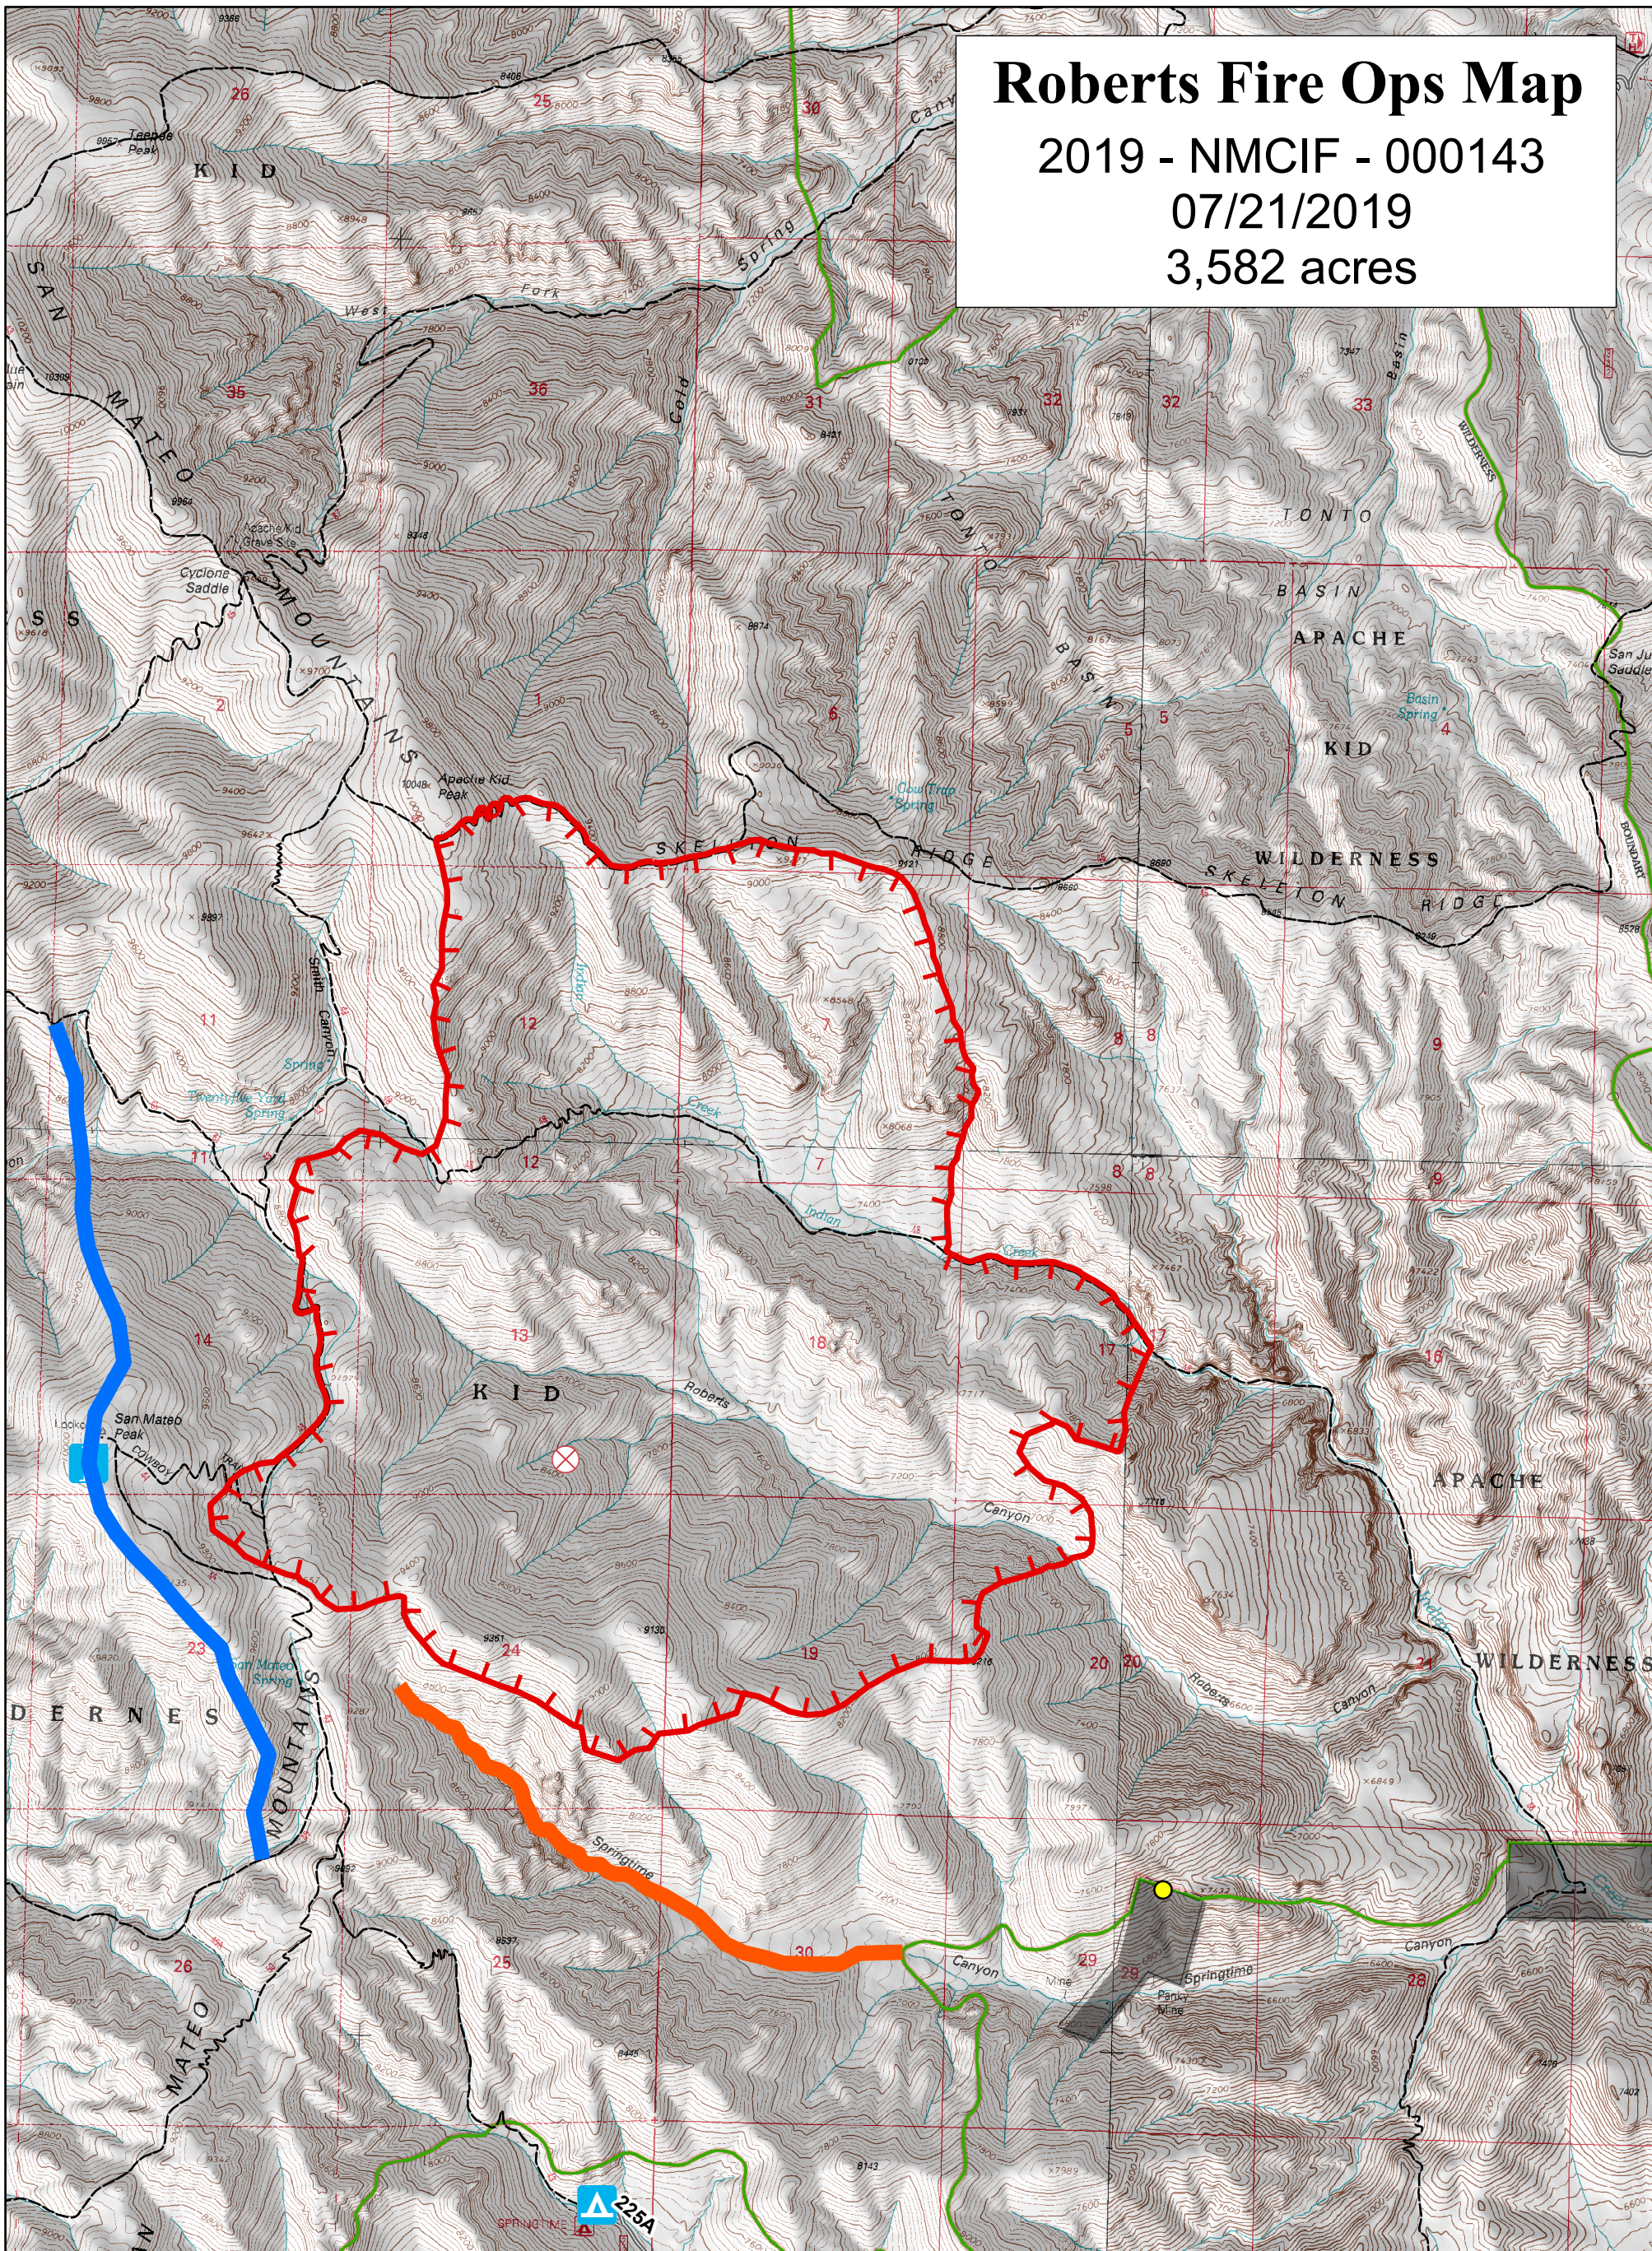

Roberts Fire Ops Map

2019 - NMCIF - 000143

07/21/2019

3,582 acres

Roberts Perimeter

MAP 1 San Mateo

Drop Points

Private

MAP 2 Springtime

Helispot

Apache Kid Wilderness

Trail

Structure

Road

Pankey Mine

0 0.25 0.5 1 Miles

North American Datum 1983
UTM Zone 13N

1:32,000