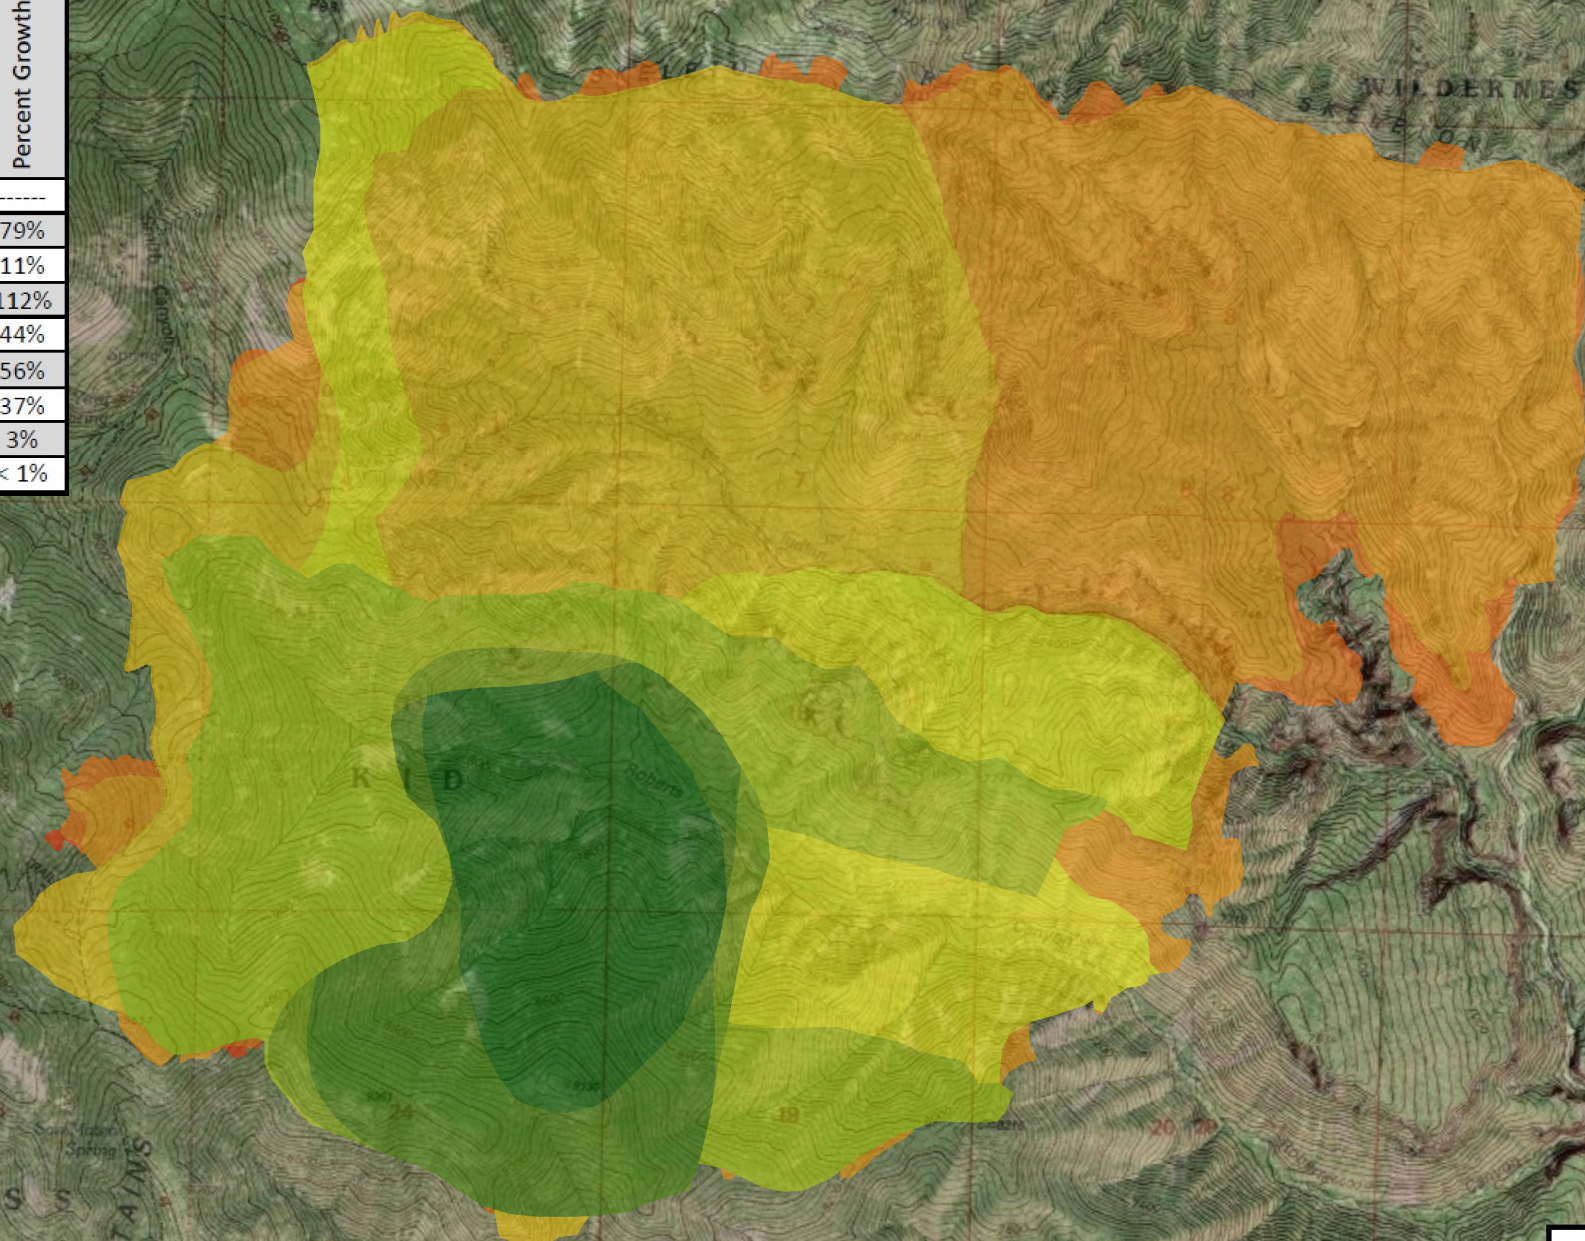

# Roberts Fire Progression Map

Roberts Progression Values			
Date	Acres	Growth in acres	Percent Growth
7/14/2019	380	-----	-----
7/15/2019	682	302	79%
7/16/2019	754	72	11%
7/18/2019	1,597	843	112%
7/19/2019	2,296	699	44%
7/20/2019	3,583	1,287	56%
7/21/2019	4,891	1,308	37%
7/22/2019	5,017	126	3%
7/24/2019	5,020	3	< 1%

**Legend**

**Fire Perimeters**

- 7/14/2019
- 7/15/2019
- 7/16/2019
- 7/18/2019
- 7/19/2019
- 7/20/2019
- 7/21/2019
- 7/22/2019
- 7/24/2019

© 2019 NIS/Albus DS, USDA, USGS, Aero  
Geographic Society, Inc.