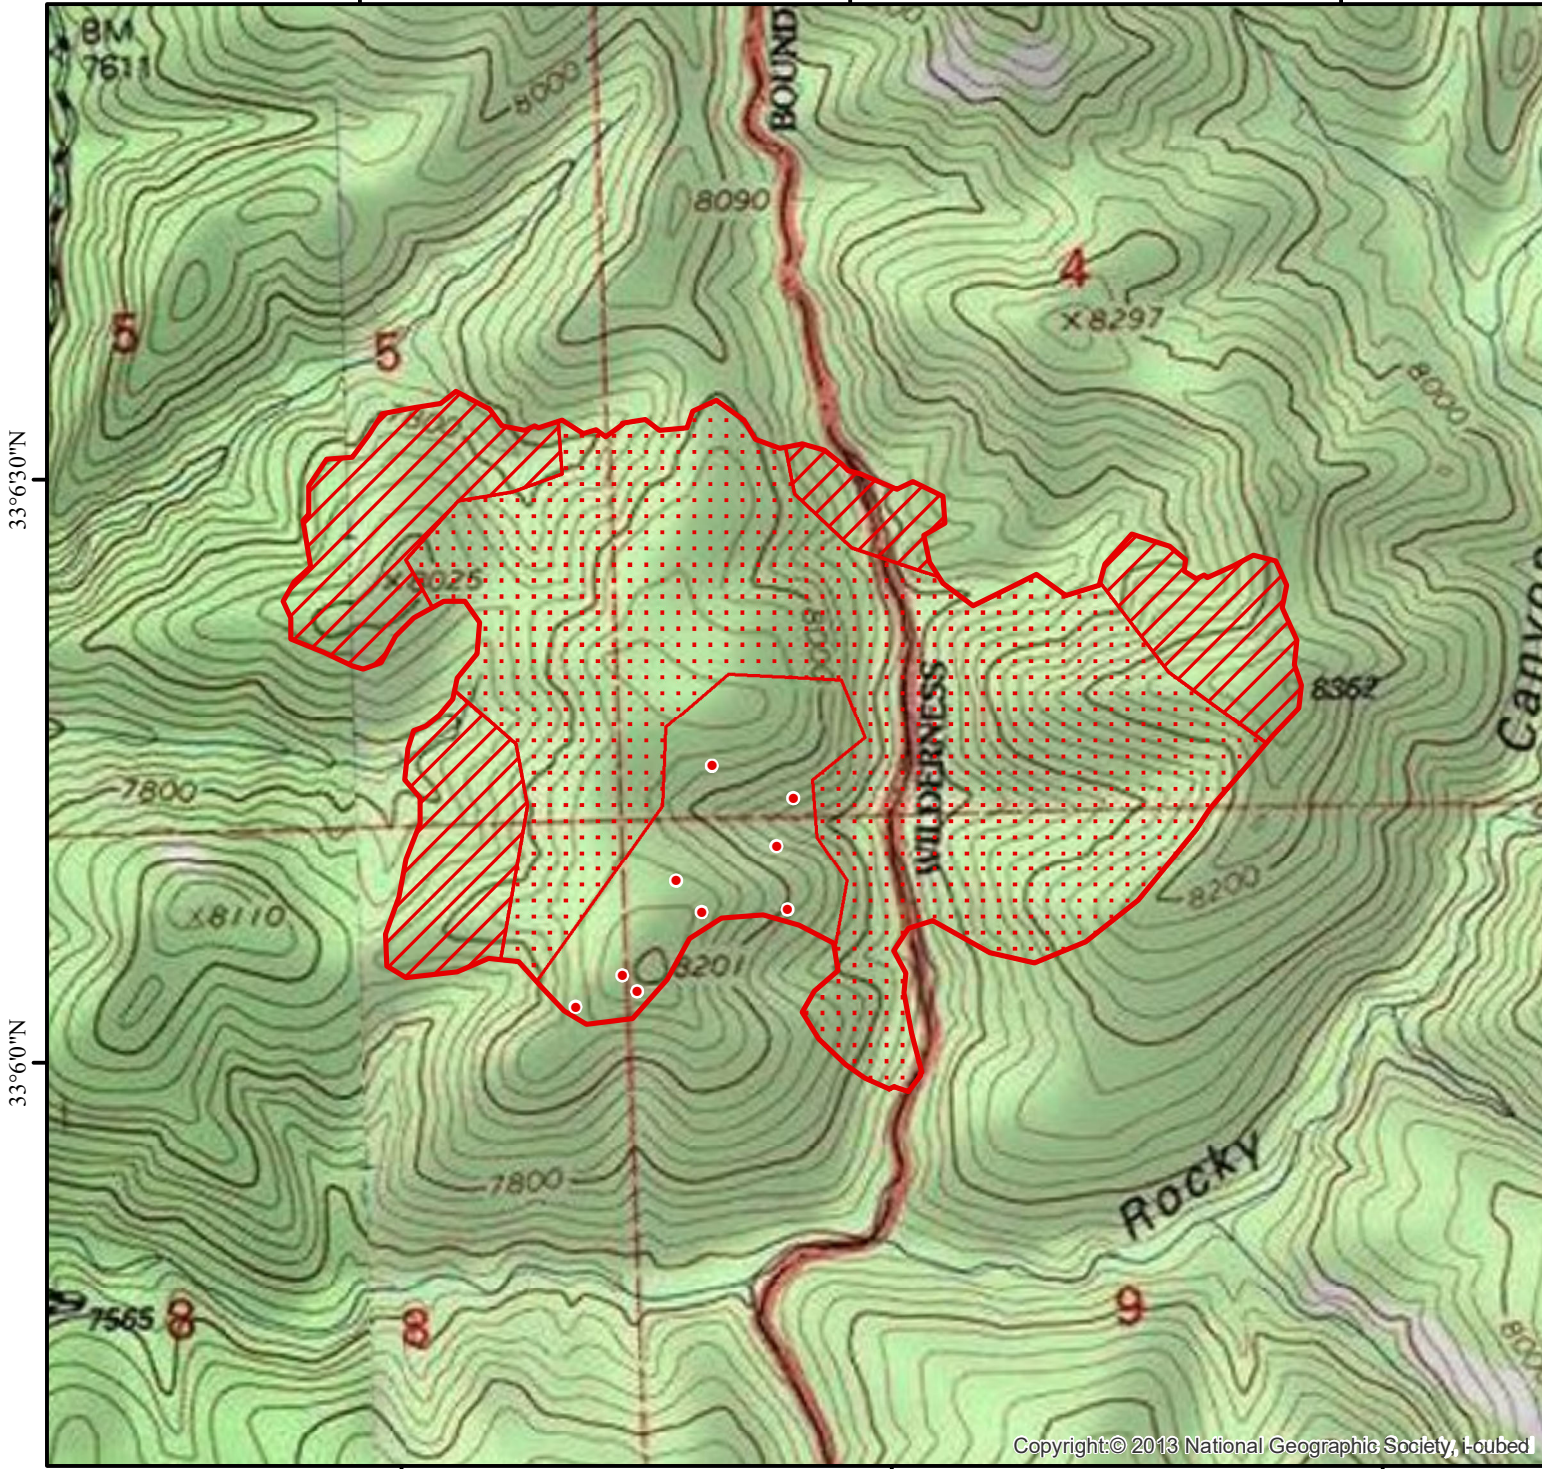

108°0'0"W

107°59'30"W

107°59'0"W

INFRARED MAP  
 Rocky  
 NM-GNF-000311  
 Interpreted (IR) Acres: 260  
 July 14, 2019 @ 0020 MDT

33°6'30"N

33°6'0"N

33°6'30"N

33°6'0"N

108°0'0"W

107°59'30"W

107°59'0"W

- Isolated Heat
- ⬭ Heat Perimeter
- ⬮ Intense Heat
- ⬯ Scattered Heat

Copyright: © 2013 National Geographic Society, I-cubed

IRIN: Cheron Ferland  
 Taos, NM  
 Nad 83 UTM Zone 13