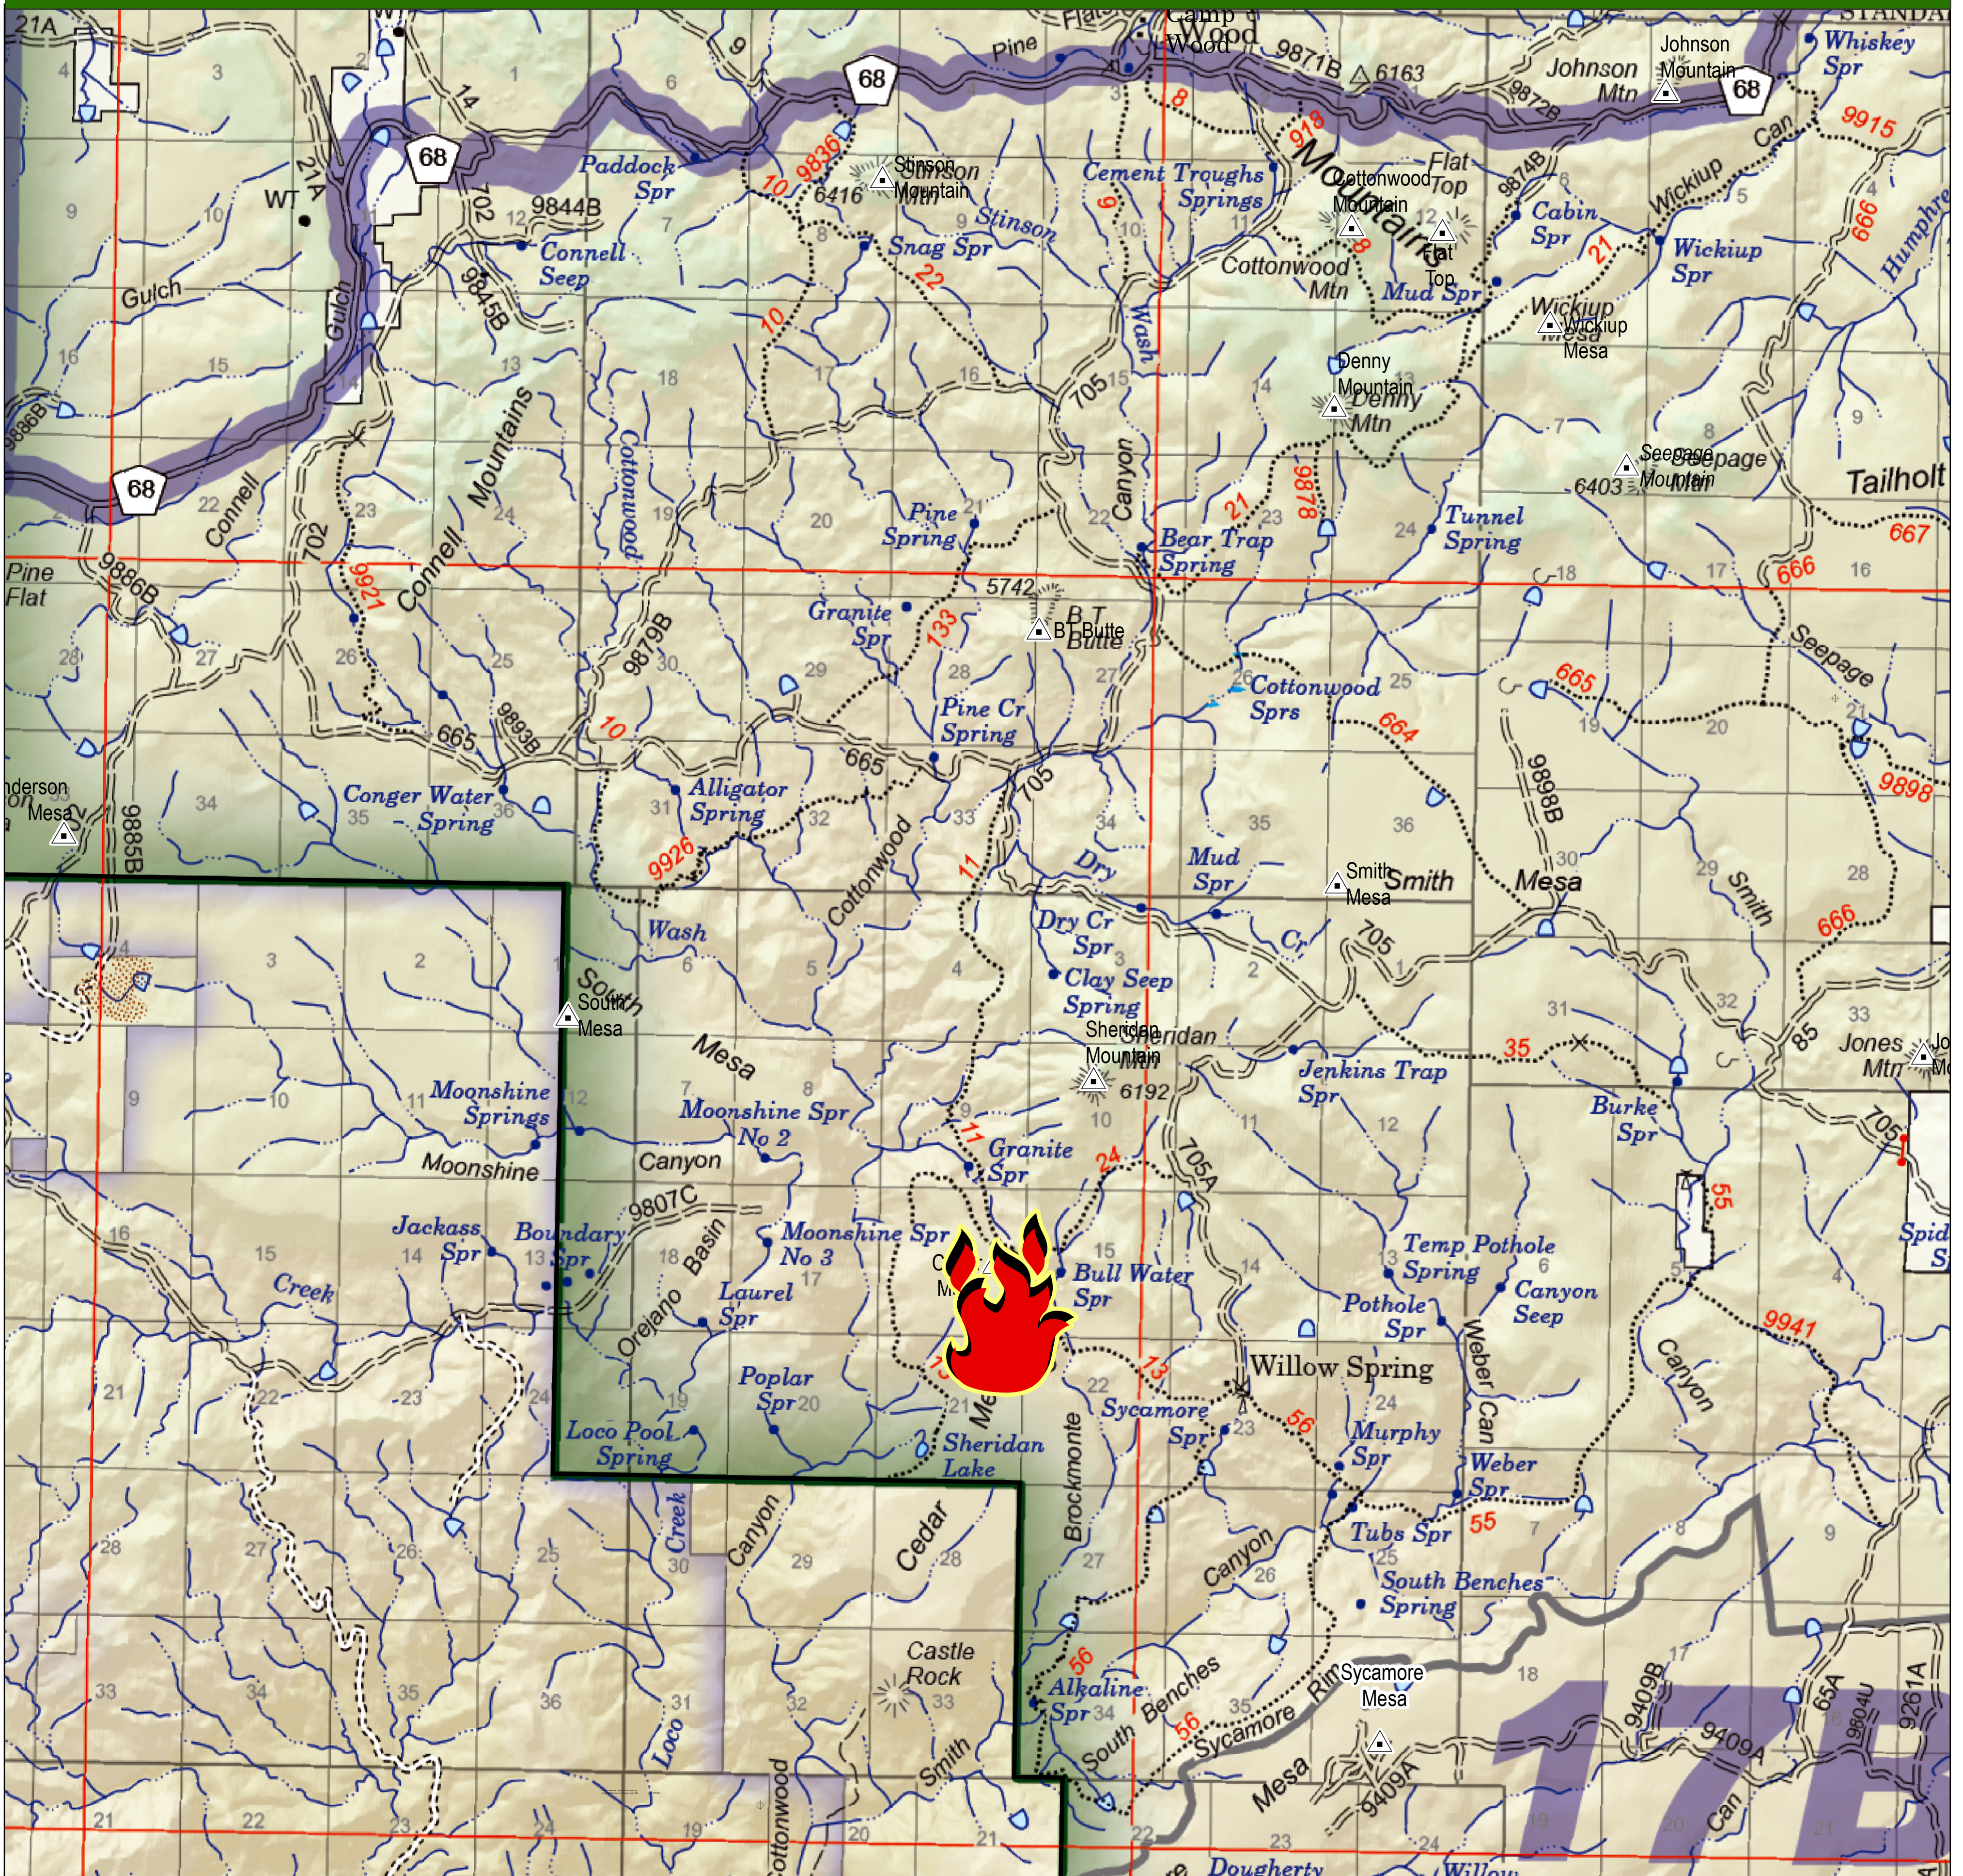

# PRESCOTT NATIONAL FOREST SOUTHWESTERN REGION

## Prescott National Forest Sheridan Fire Location

Sheridan Fire

0 0.5 1 2 Miles