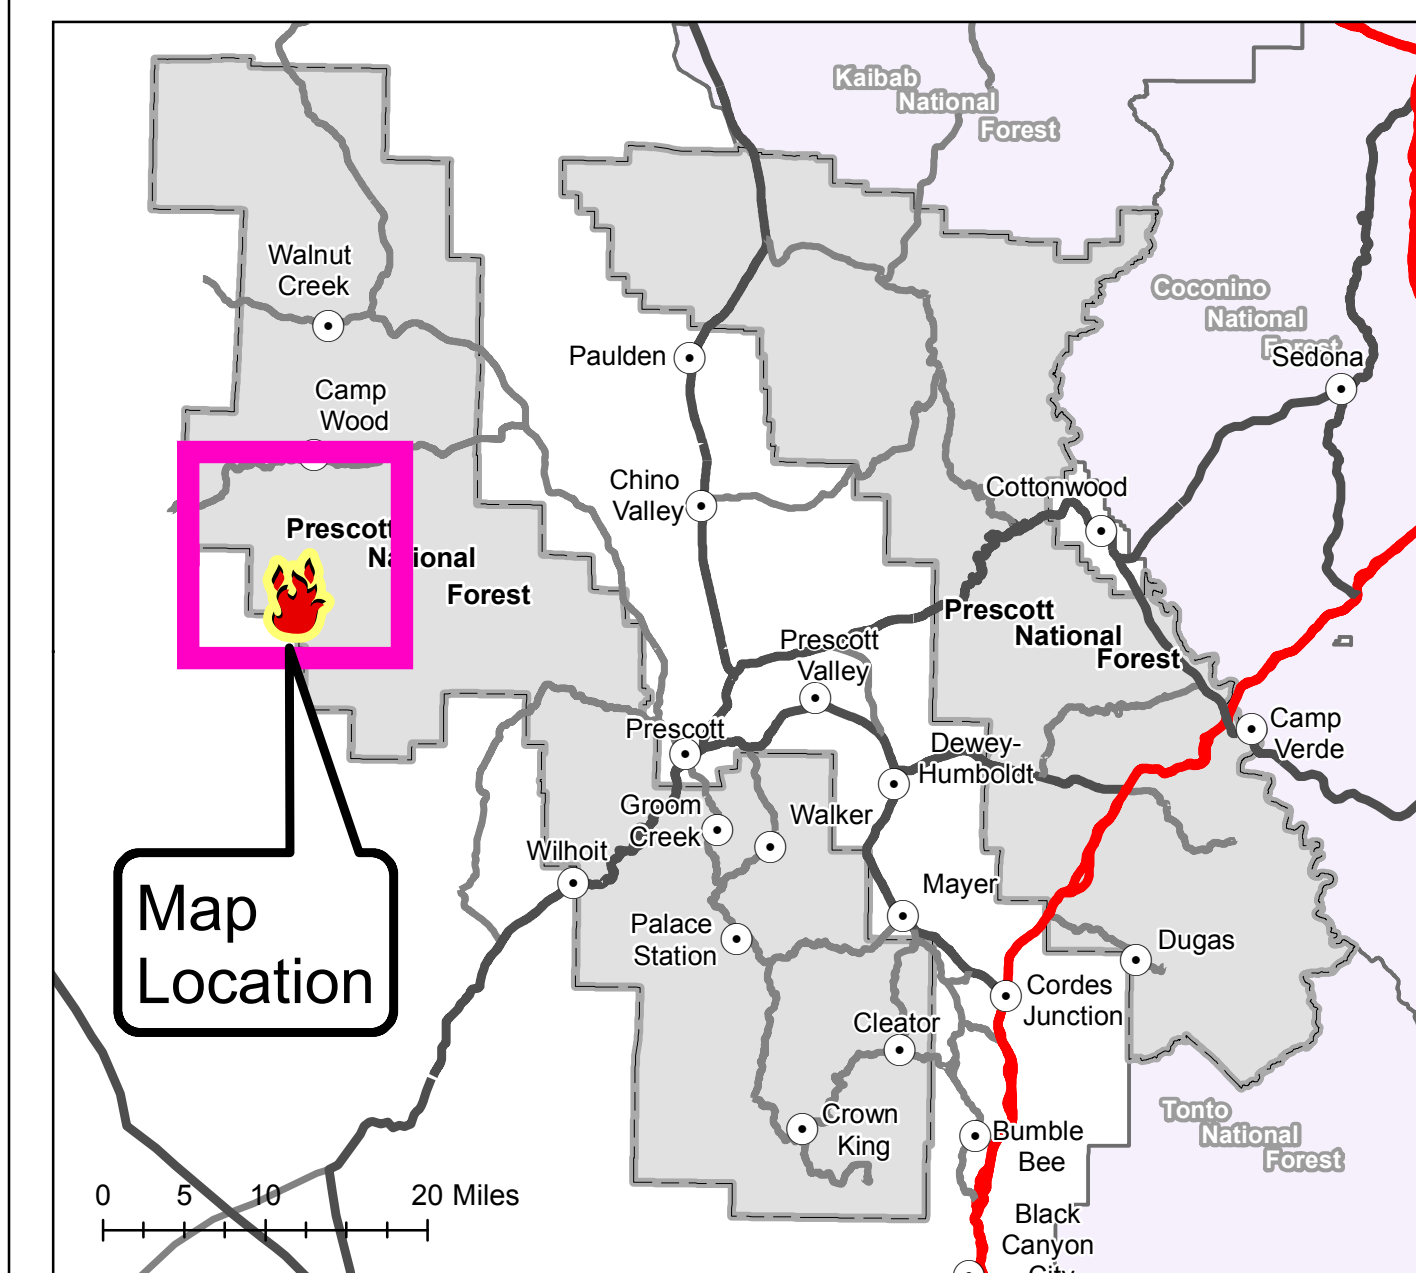

# PRESCOTT NATIONAL FOREST SOUTHWESTERN REGION

## Prescott National Forest Sheridan Fire Location

Sheridan Fire

0 0.5 1 2 Miles