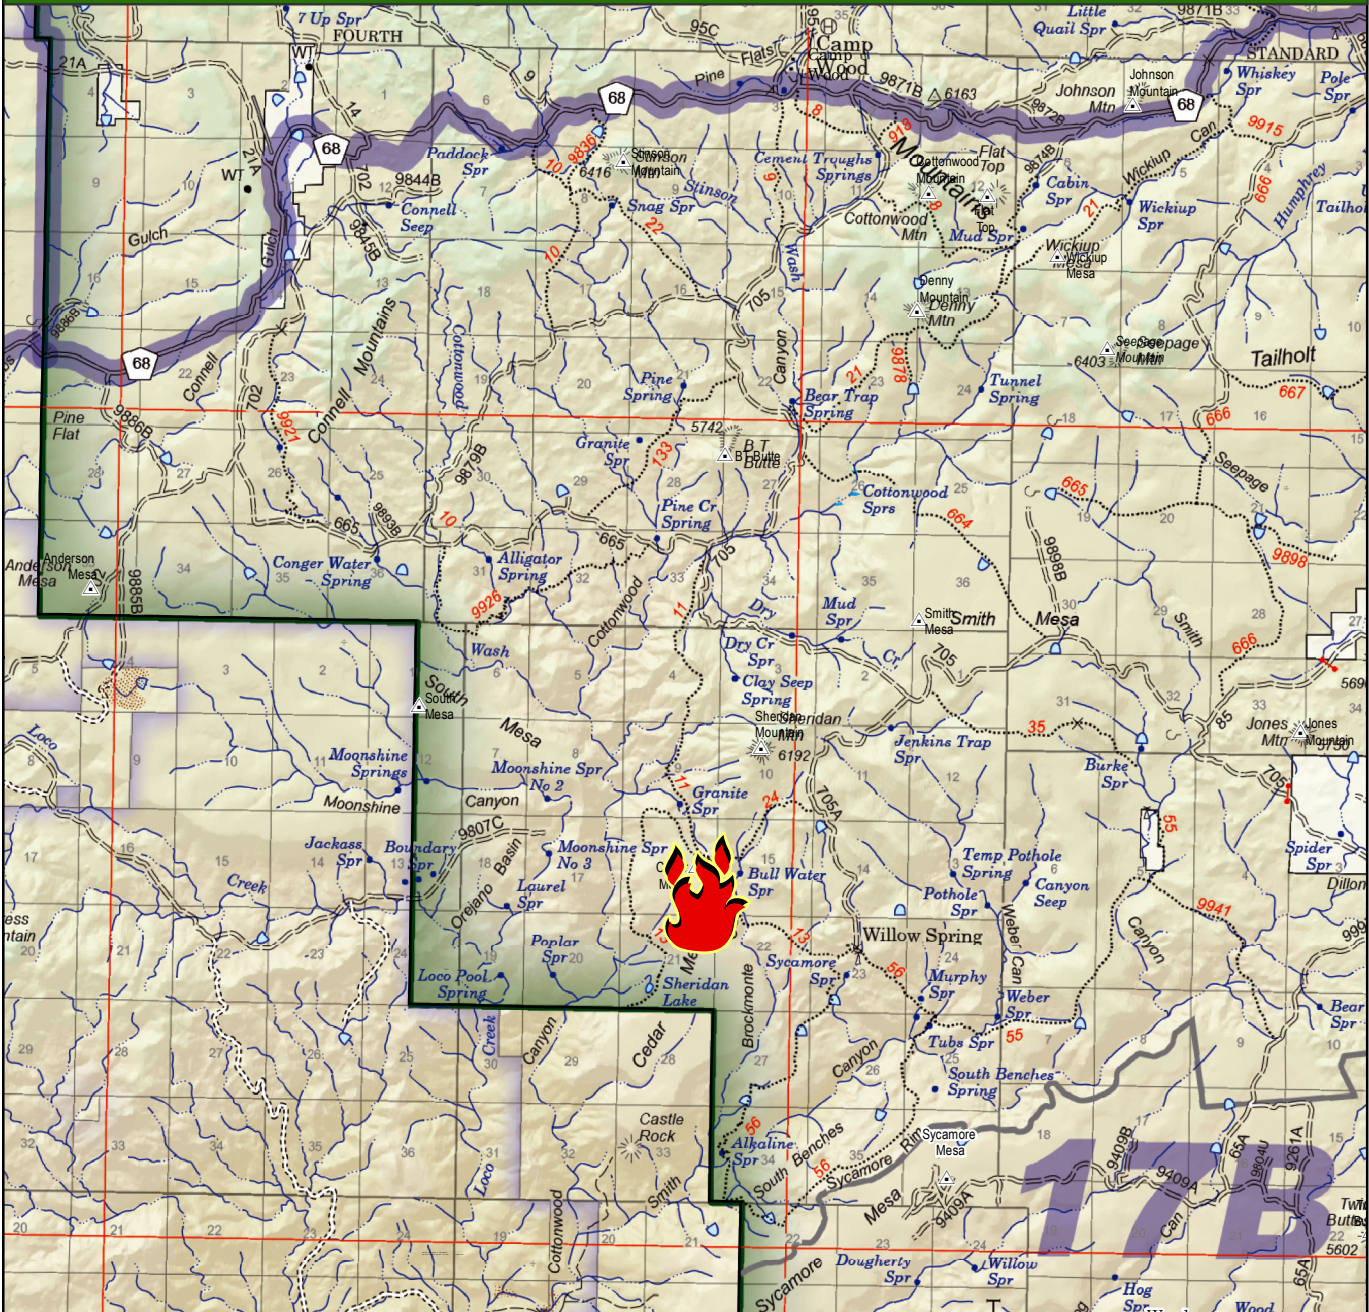

# PRESCOTT NATIONAL FOREST SOUTHWESTERN REGION

## Prescott National Forest Sheridan Fire Location

Sheridan Fire

0 0.5 1 2 Miles