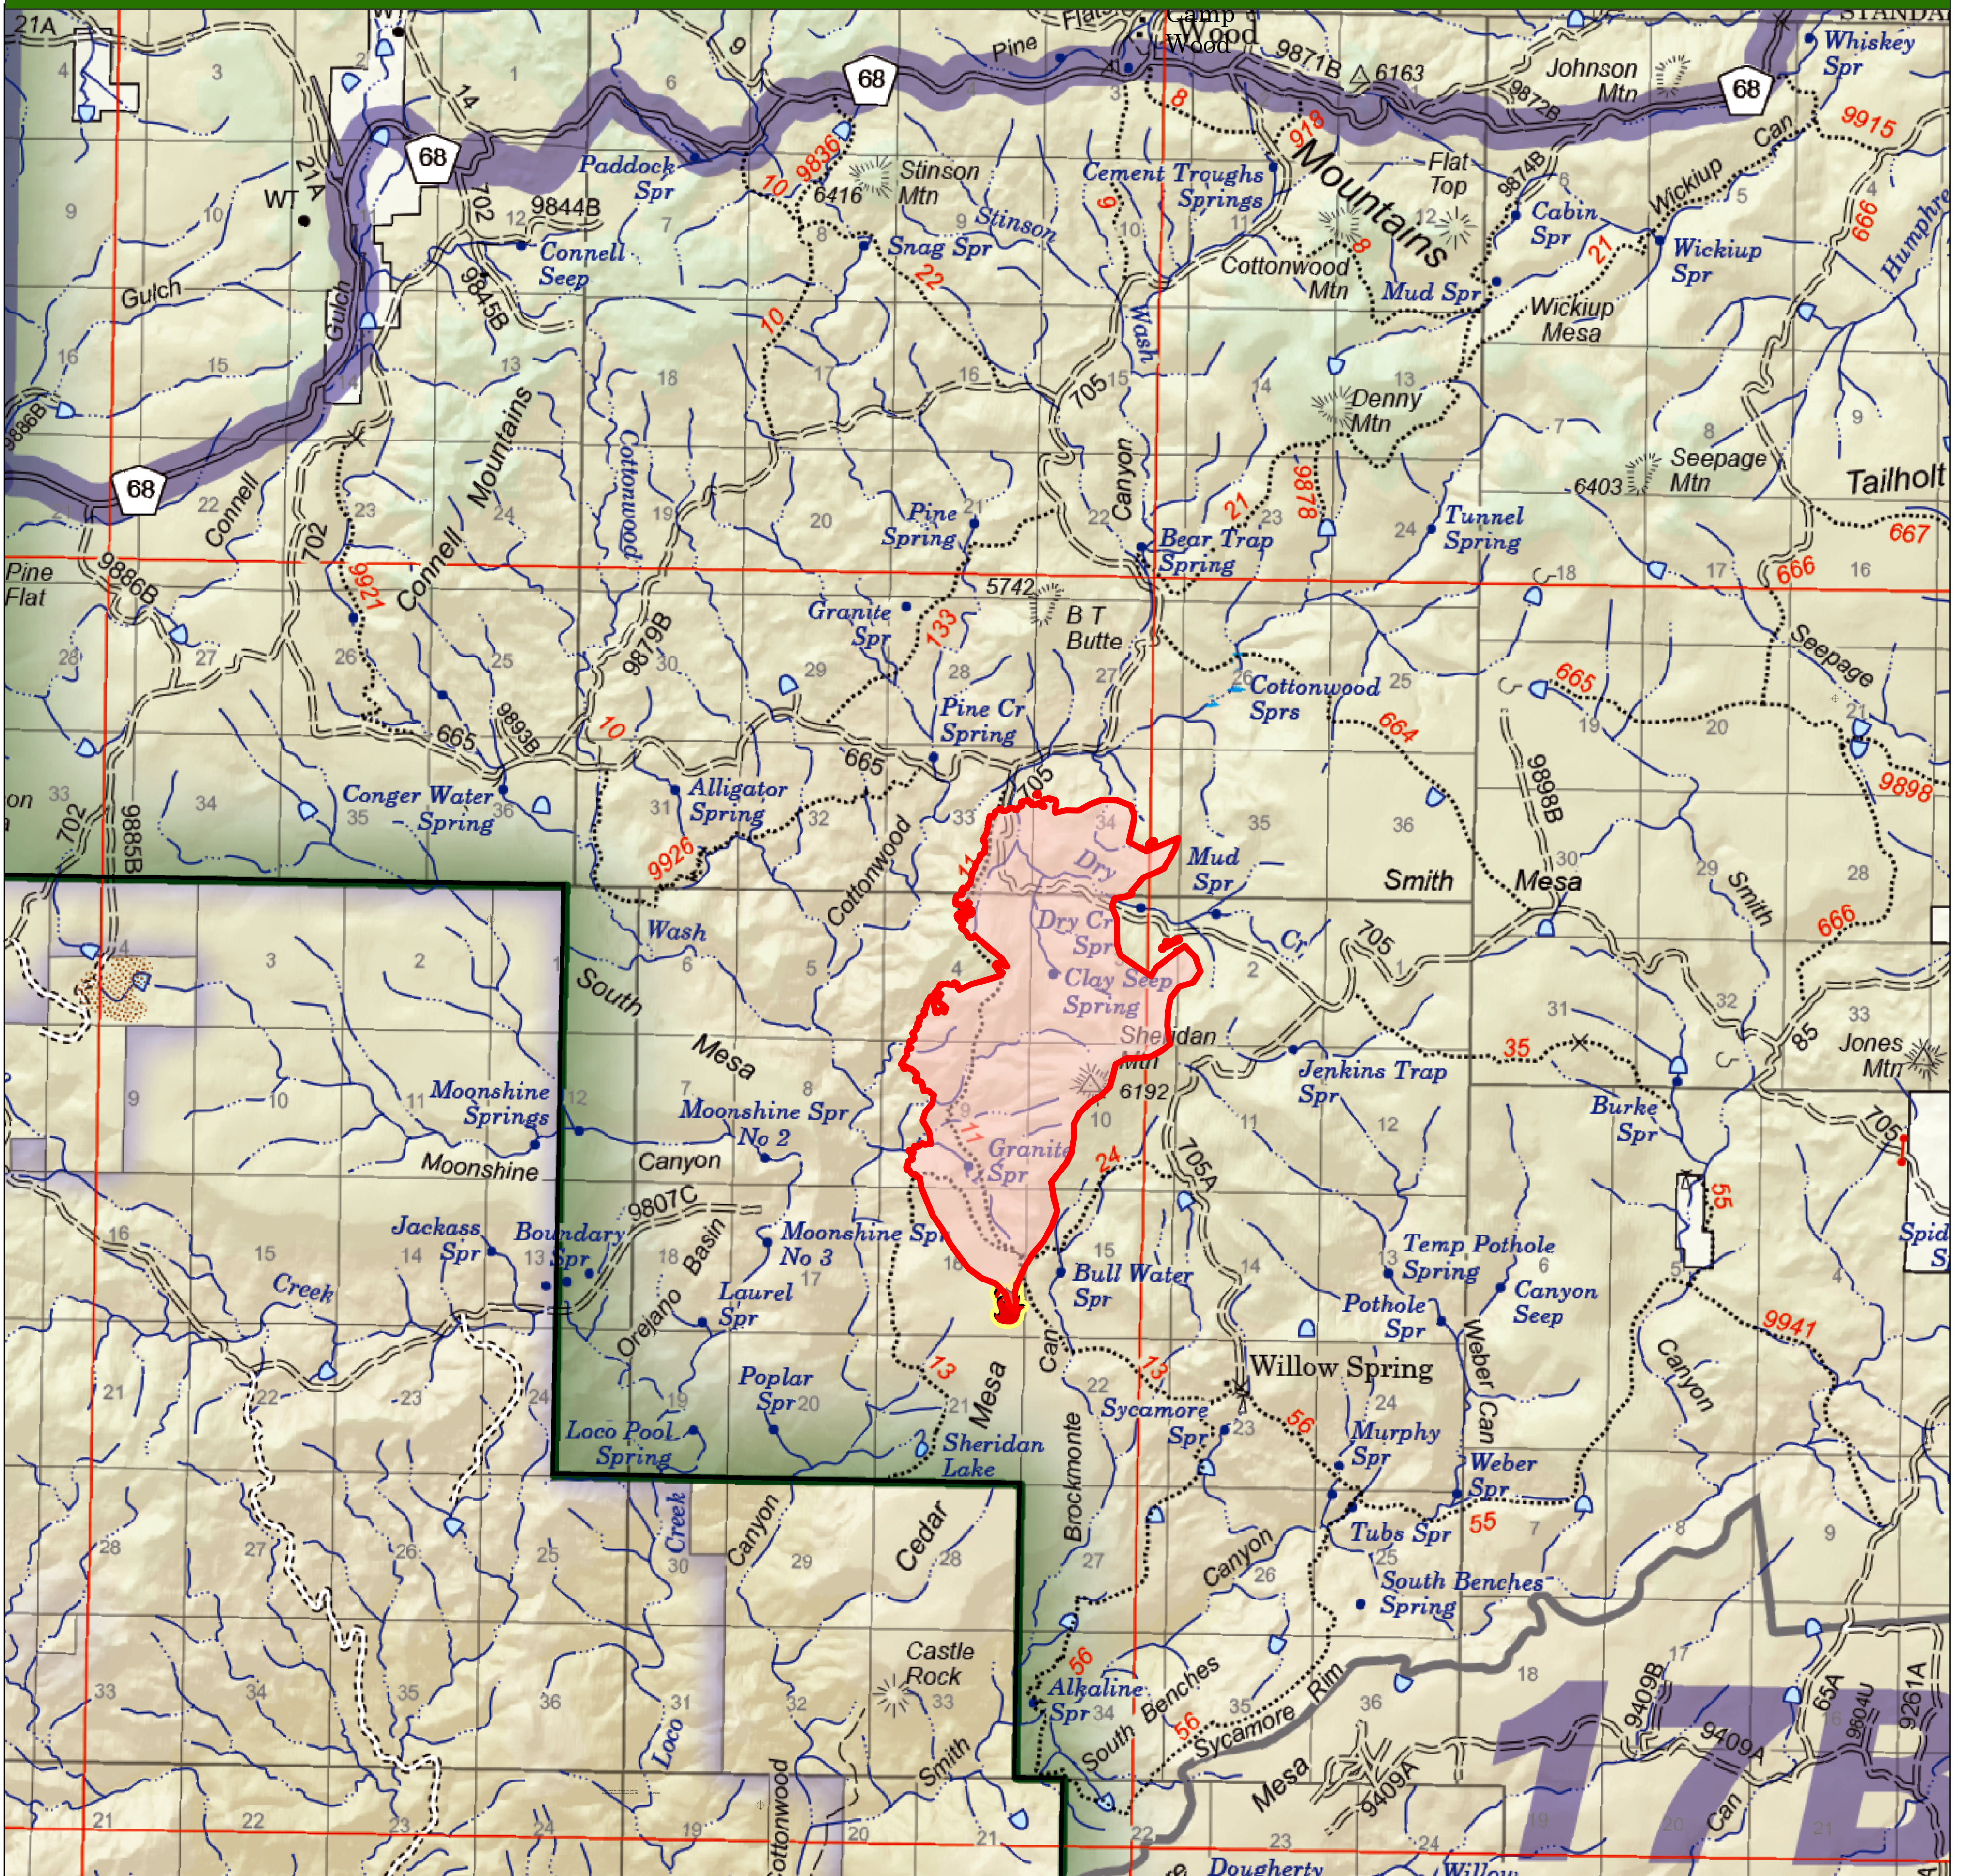

PRESCOTT NATIONAL FOREST

SOUTHWESTERN REGION

Prescott National Forest Sheridan Fire Location

 Sheridan Fire

0 0.5 1 2 Miles