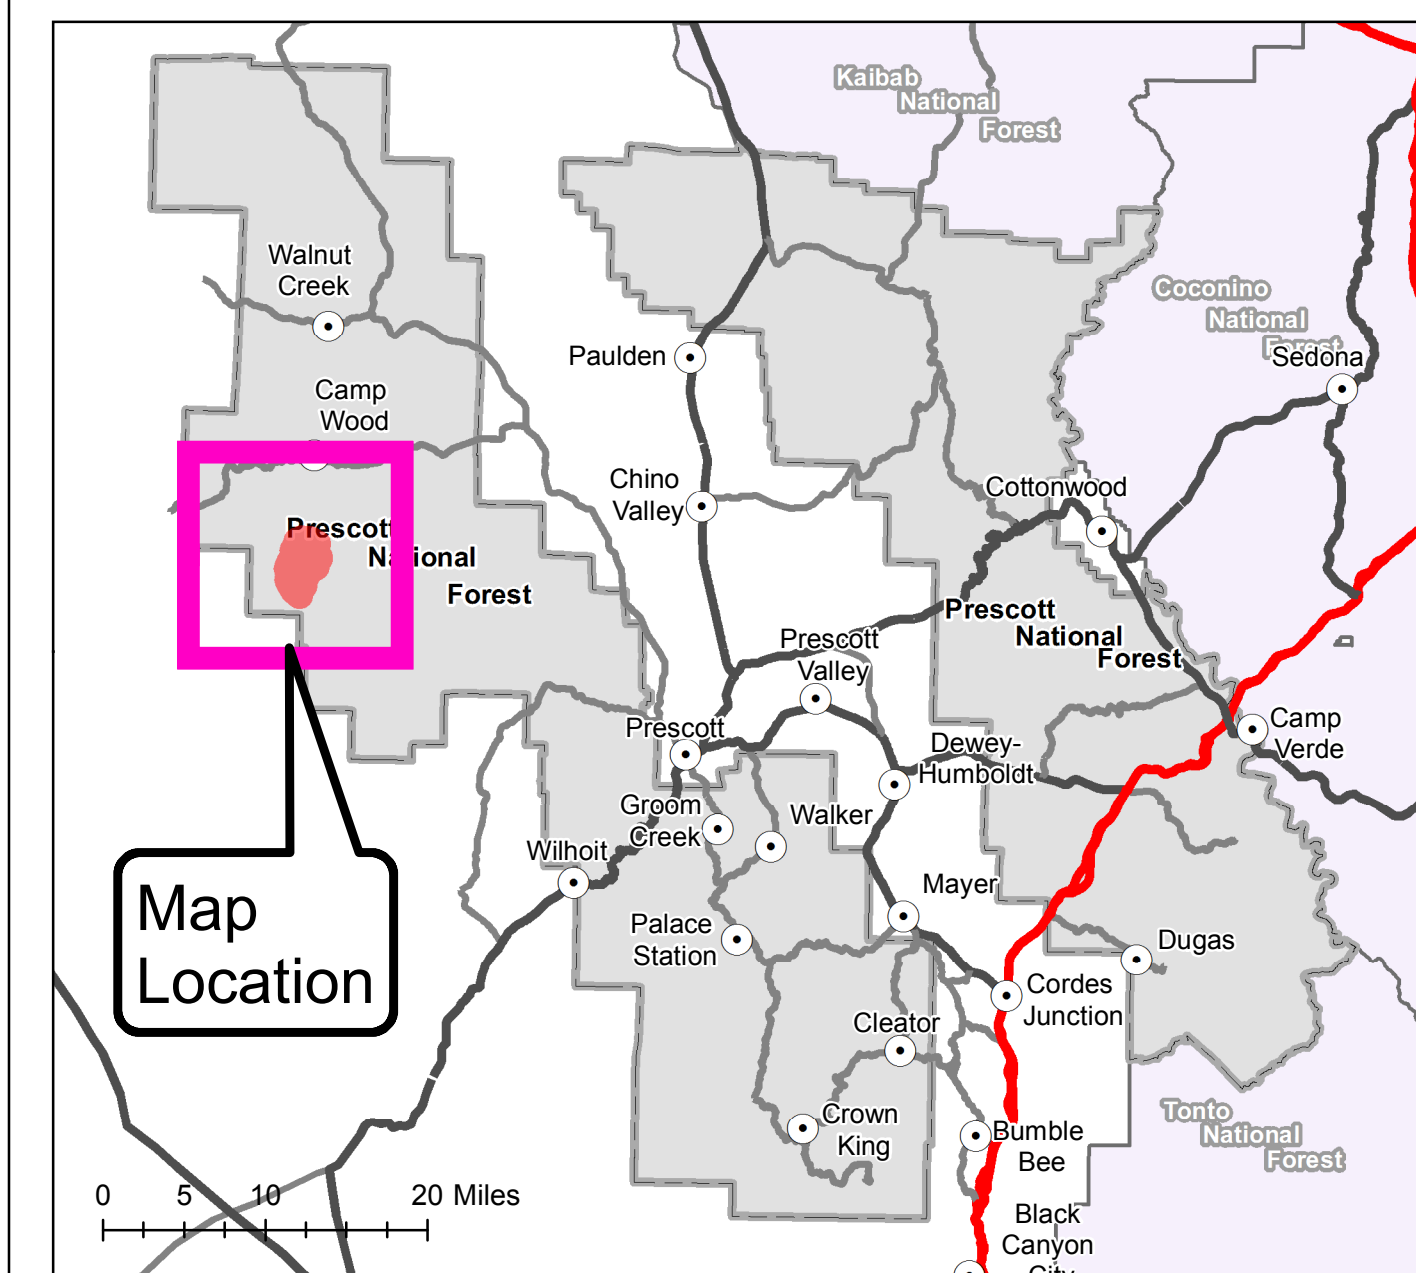

PRESCOTT NATIONAL FOREST

SOUTHWESTERN REGION

Prescott National Forest Sheridan Fire Location

 Sheridan Fire

0 0.5 1 2 Miles