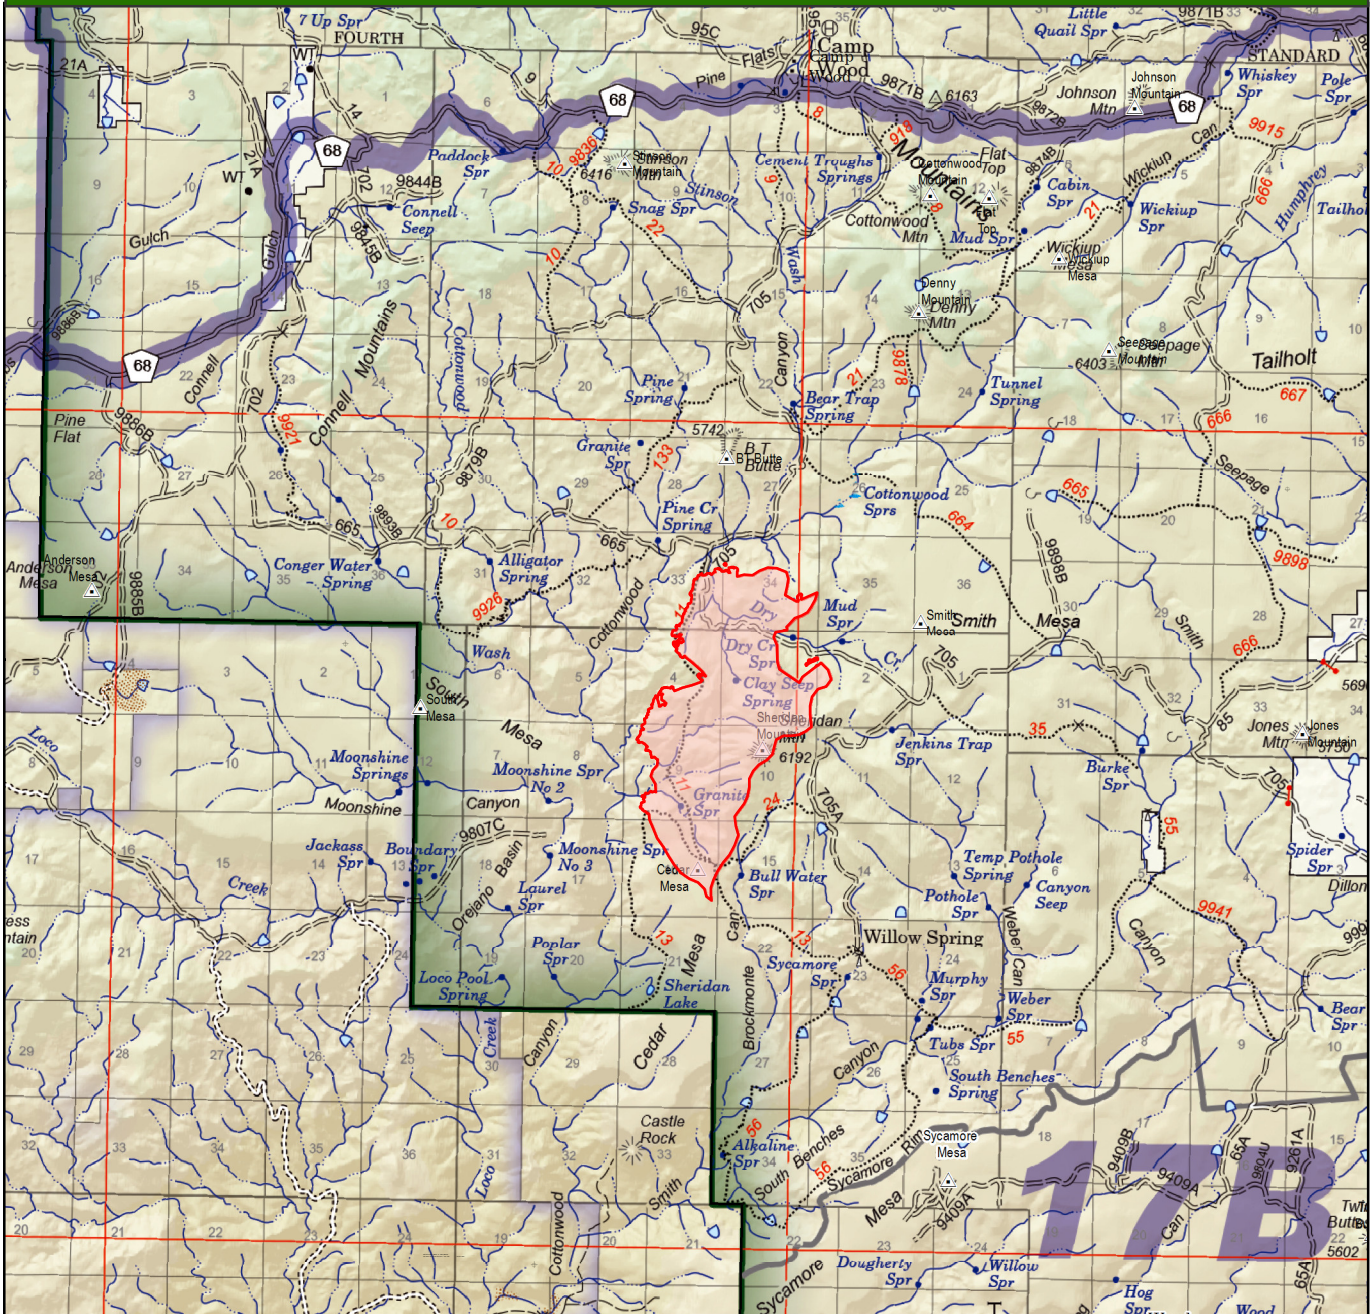

# PRESCOTT NATIONAL FOREST SOUTHWESTERN REGION

## Prescott National Forest Sheridan Fire Location

 Sheridan Fire

0 0.5 1 2 Miles