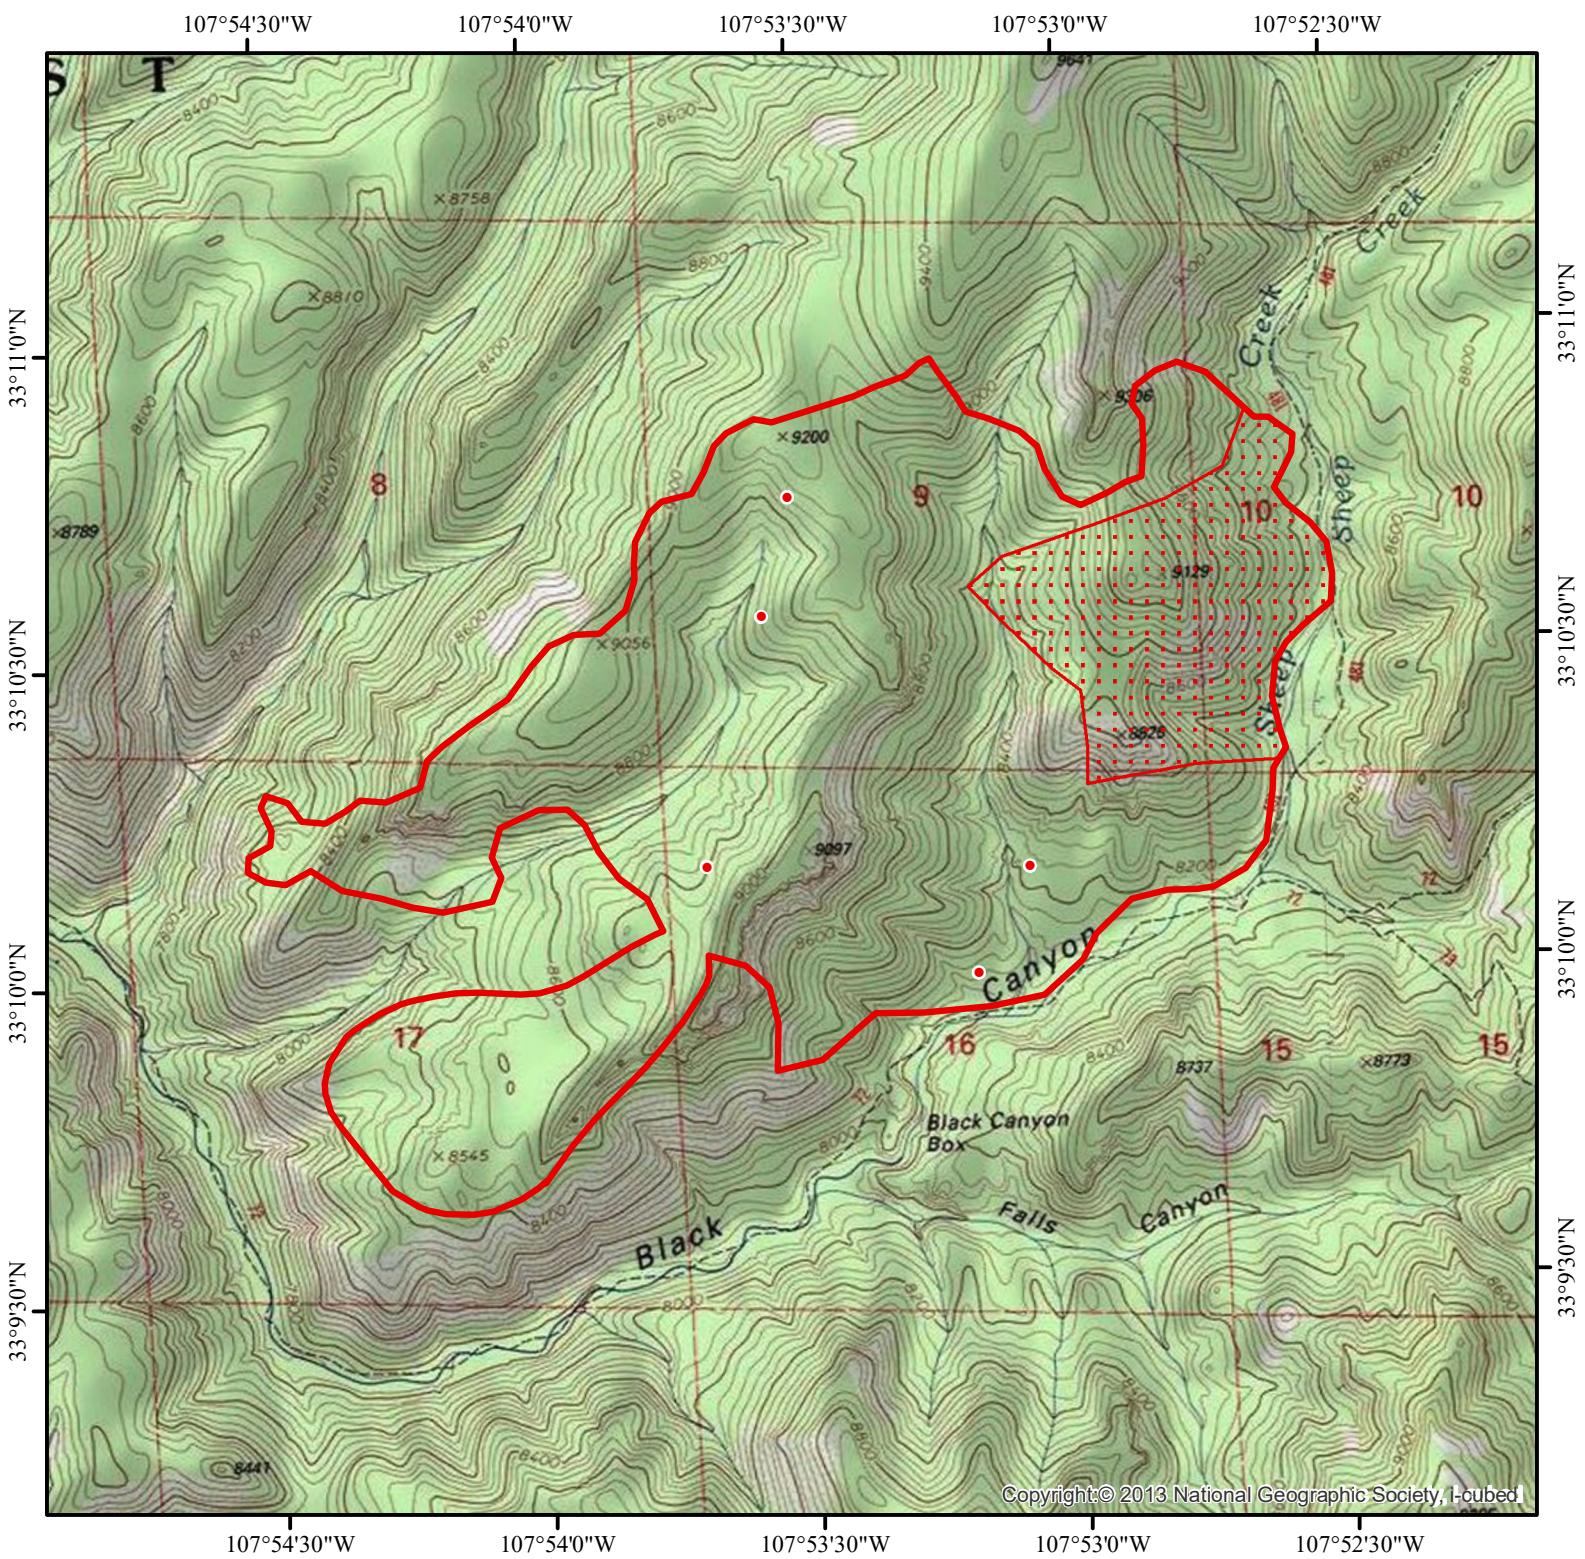

INFRARED MAP
 Black
 NM-GNF-000264
 Interpreted (IR) Acres: 972
 July 14, 2019 @ 0017 MDT

33°11'0"N
 33°10'30"N
 33°10'0"N
 33°9'30"N

107°54'30"W 107°54'0"W 107°53'30"W 107°53'0"W 107°52'30"W

107°54'30"W 107°54'0"W 107°53'30"W 107°53'0"W 107°52'30"W

- Isolated Heat
- ⊞ Heat Perimeter
- ⊞ Scattered Heat