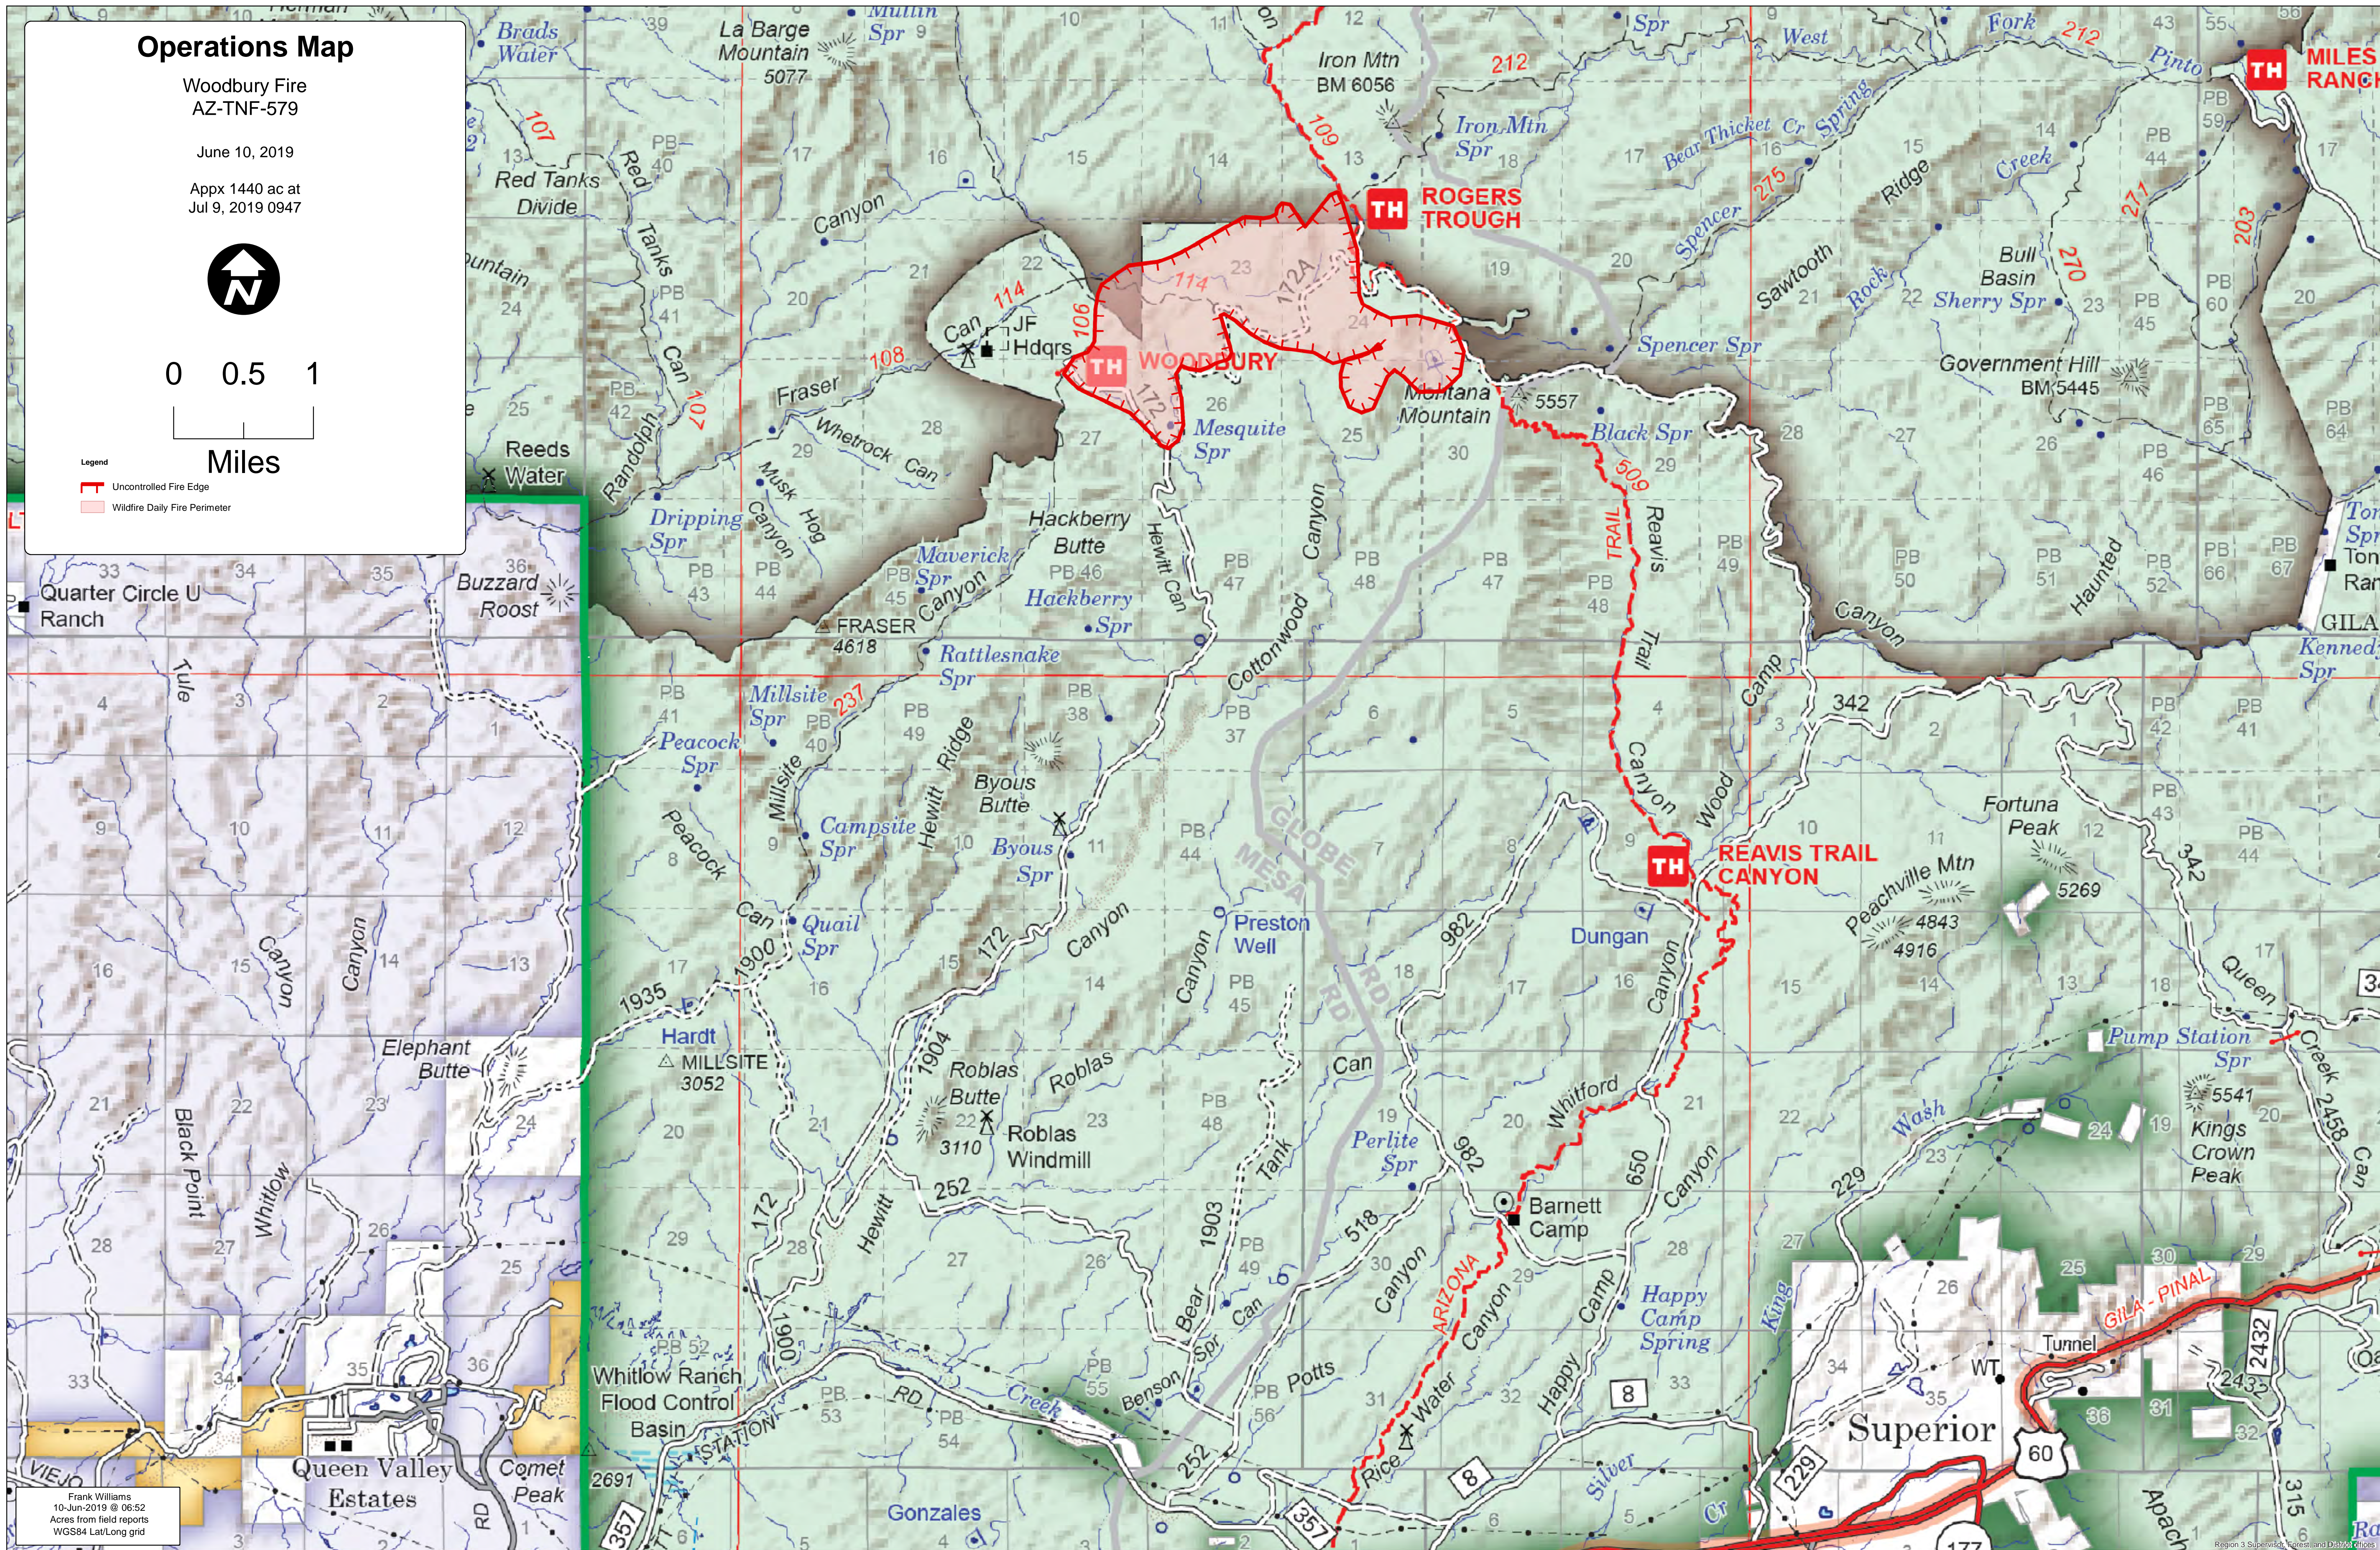

# Operations Map

Woodbury Fire  
AZ-TNF-579

June 10, 2019

Appx 1440 ac at  
Jul 9, 2019 0947

0 0.5 1

Miles

- Legend
- Uncontrolled Fire Edge
  - Wildfire Daily Fire Perimeter

Frank Williams  
10-Jun-2019 @ 06:52  
Acres from field reports  
WGS84 Lat/Long grid