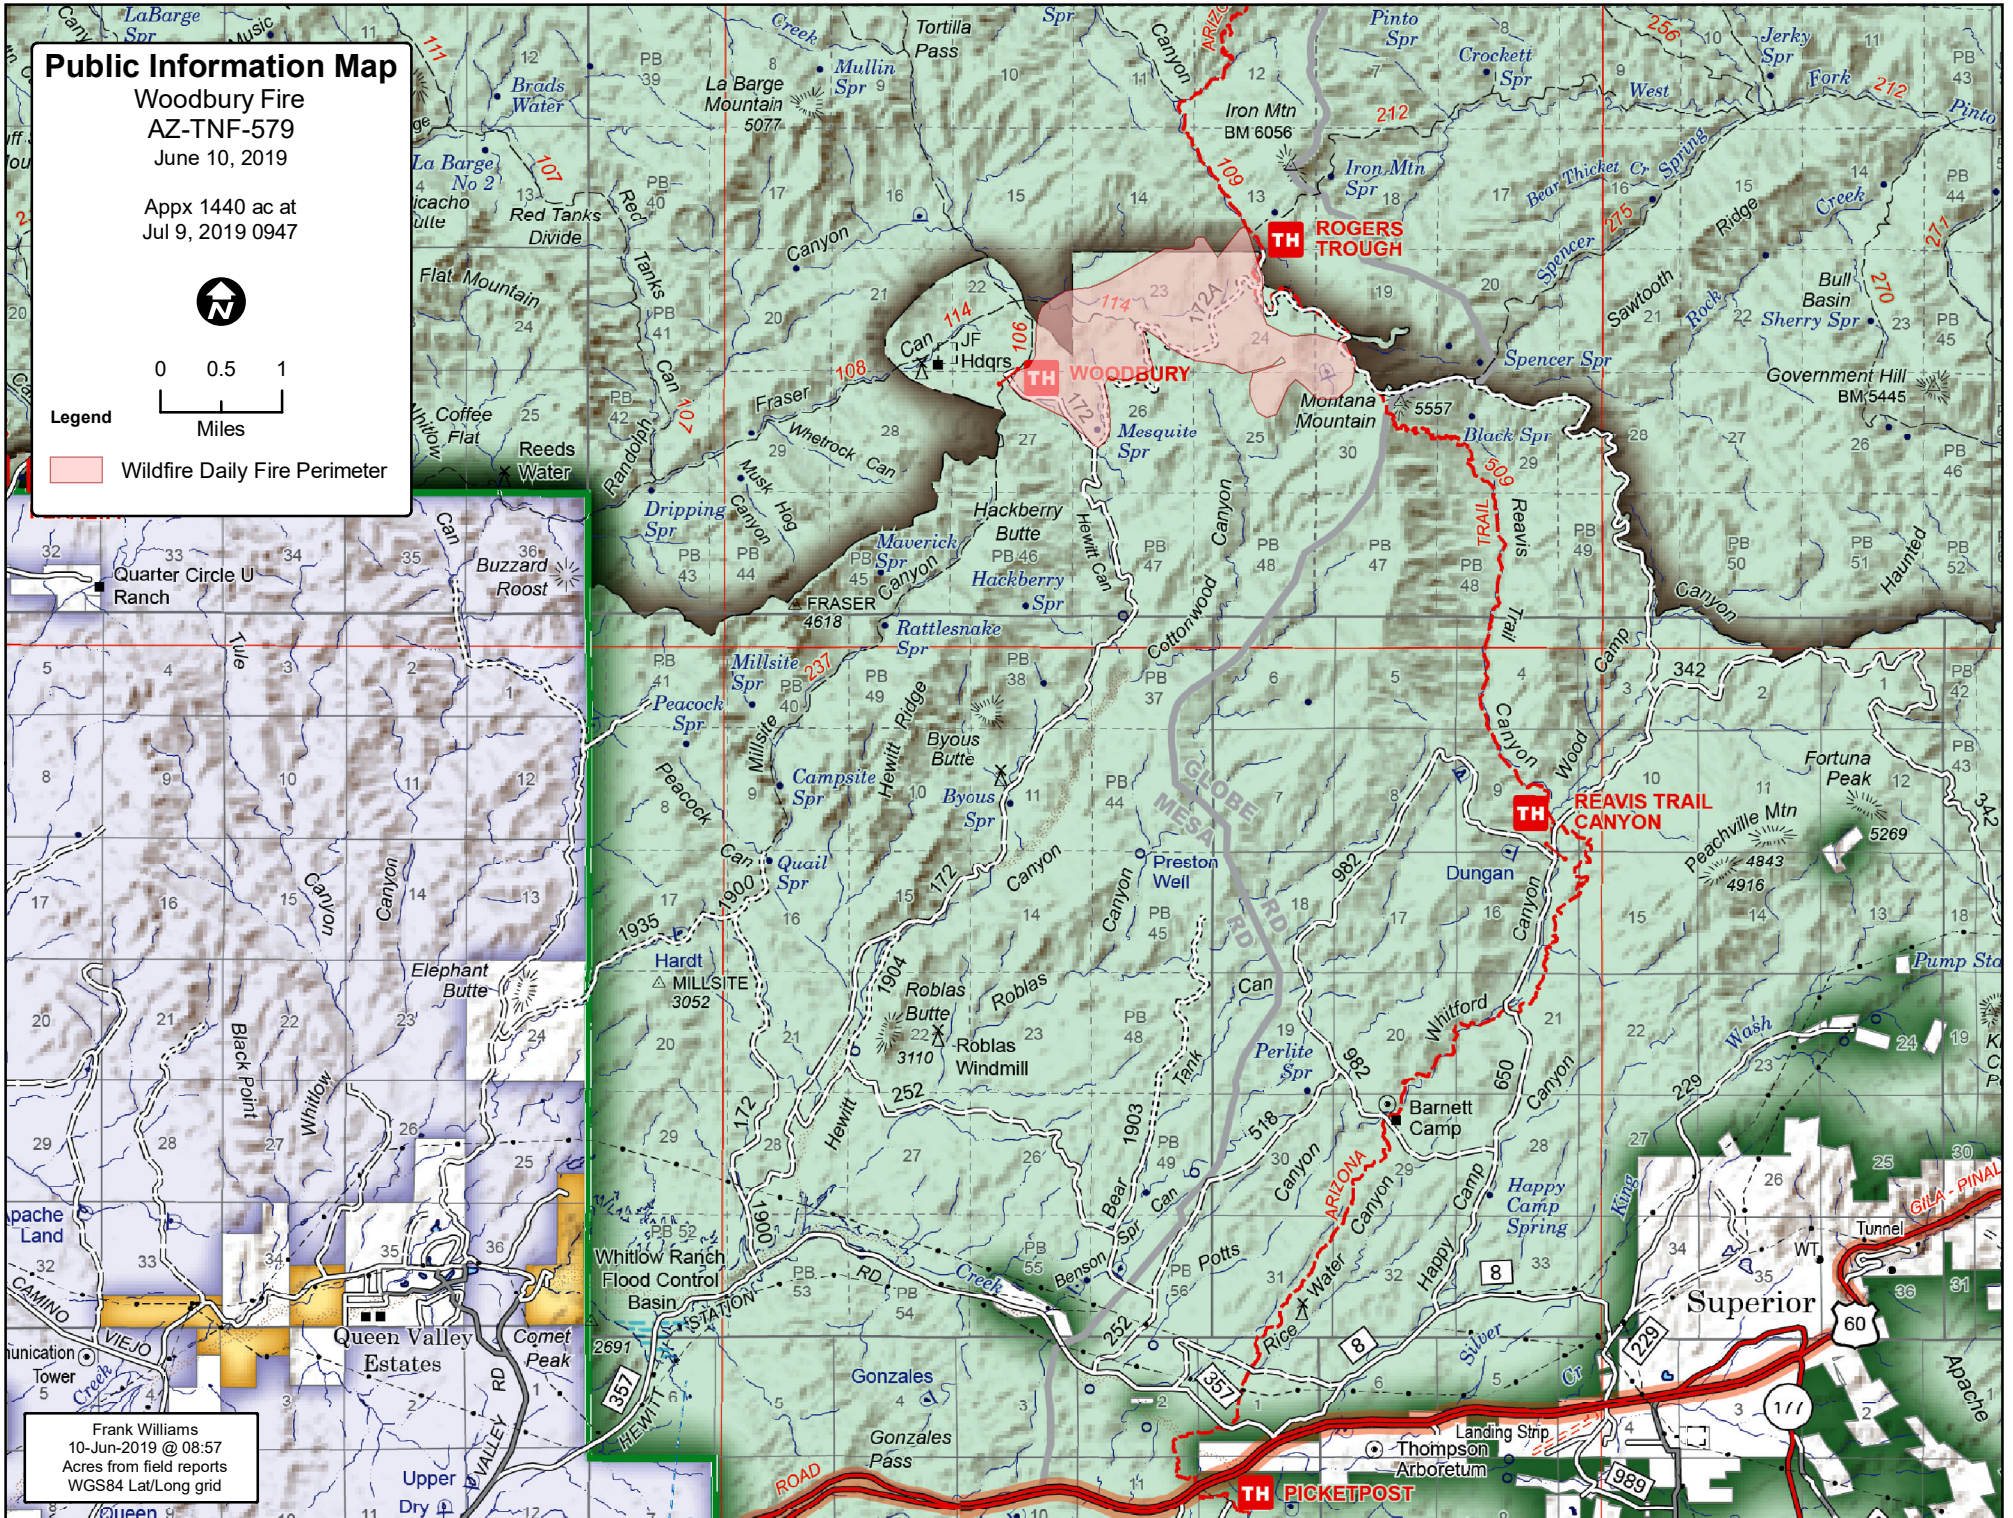

Public Information Map

Woodbury Fire

AZ-TNF-579

June 10, 2019

Appx 1440 ac at
Jul 9, 2019 0947

Legend

Wildfire Daily Fire Perimeter

Frank Williams
10-Jun-2019 @ 08:57
Acres from field reports
WGS84 Lat/Long grid